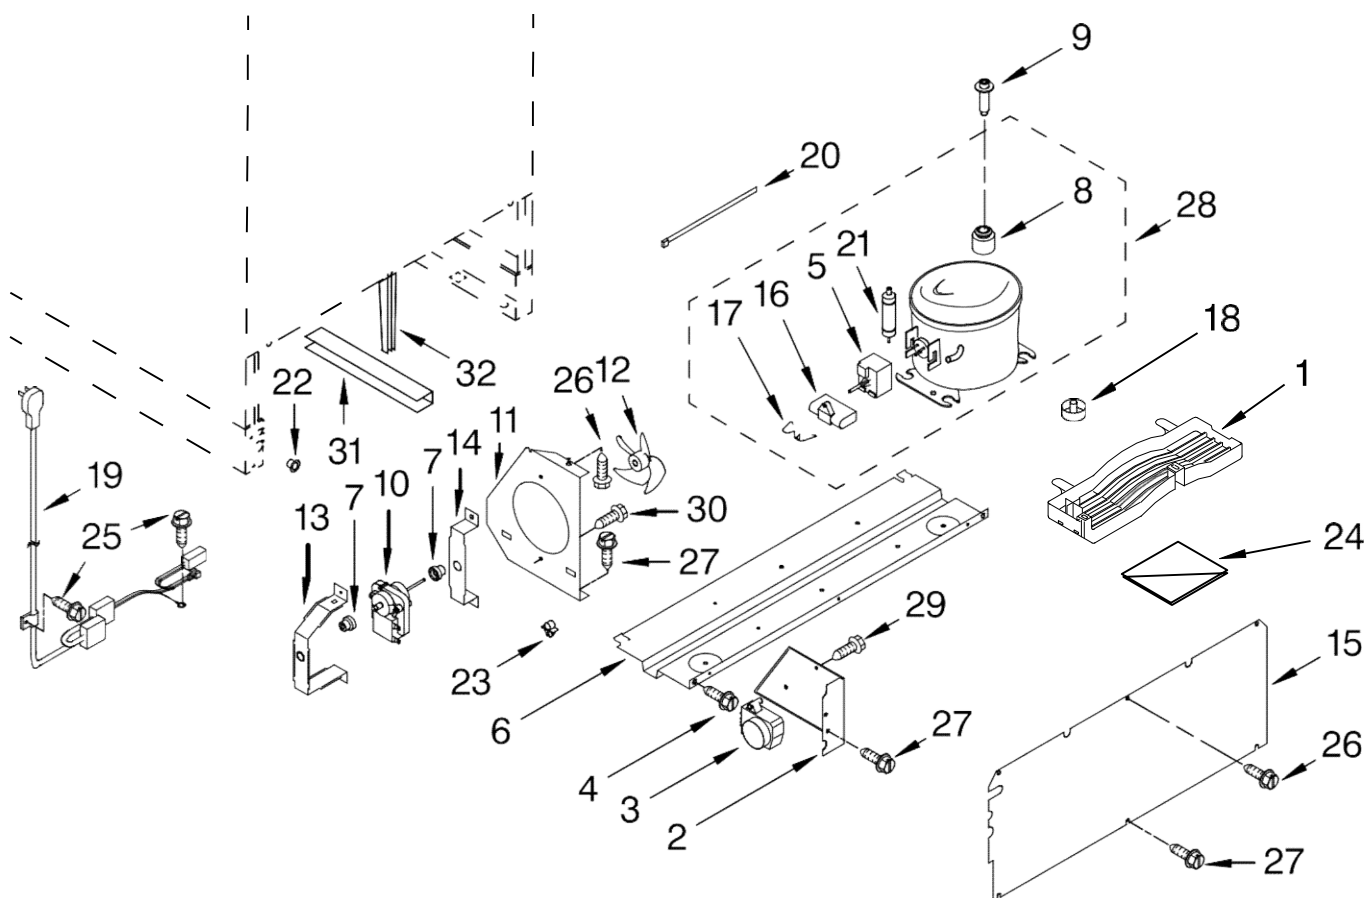

Illus. No.	Part No.	DESCRIPTION
1	W10163193	Drain Pan
2	4344773	Bracket, Defrost Timer
3	4344774	Defrost Timer
4	4344797	Screw
5	4344776	Start Device
6	W10175971	Mounting Plate, Compressor
7	4344778	Grommet, Fan Motor
8	4344779	Grommet, Compressor
9	4344780	Bolt, Compressor
10	4344781	Fan Motor, Condenser
11	4344782	Baffle, Air

Illus. No.	Part No.	DESCRIPTION
12	4344783	Fan Blade
13	4344784	Bracket, Motor
14	4344785	Bracket, Motor
15	4344786	Cover, Rear
16	4344837	Capacitor
17	4344836	Clip
18	W10163276	Trap, Drain
19	4344830	Power Cord
20	4344829	Cable Tie
21	W10163273	Drier
22	4344838	Bushing
23	4344831	Clip, Bushing
24	W10163274	Pad-Rubber
25	4344826	Screw
26	4344825	Screw

Illus. No.	Part No.	DESCRIPTION
27	4344832	Screw
28	4344775	Compressor (Includes Items 5, 8, 16, 17 & 21)
29	4344834	Screw
30	4344833	Screw
31	4344907	Trim, Edge
32	4344908	Support, Drain

REFRIGERANT CHARGE

3.5 Ounces
(R-134A)