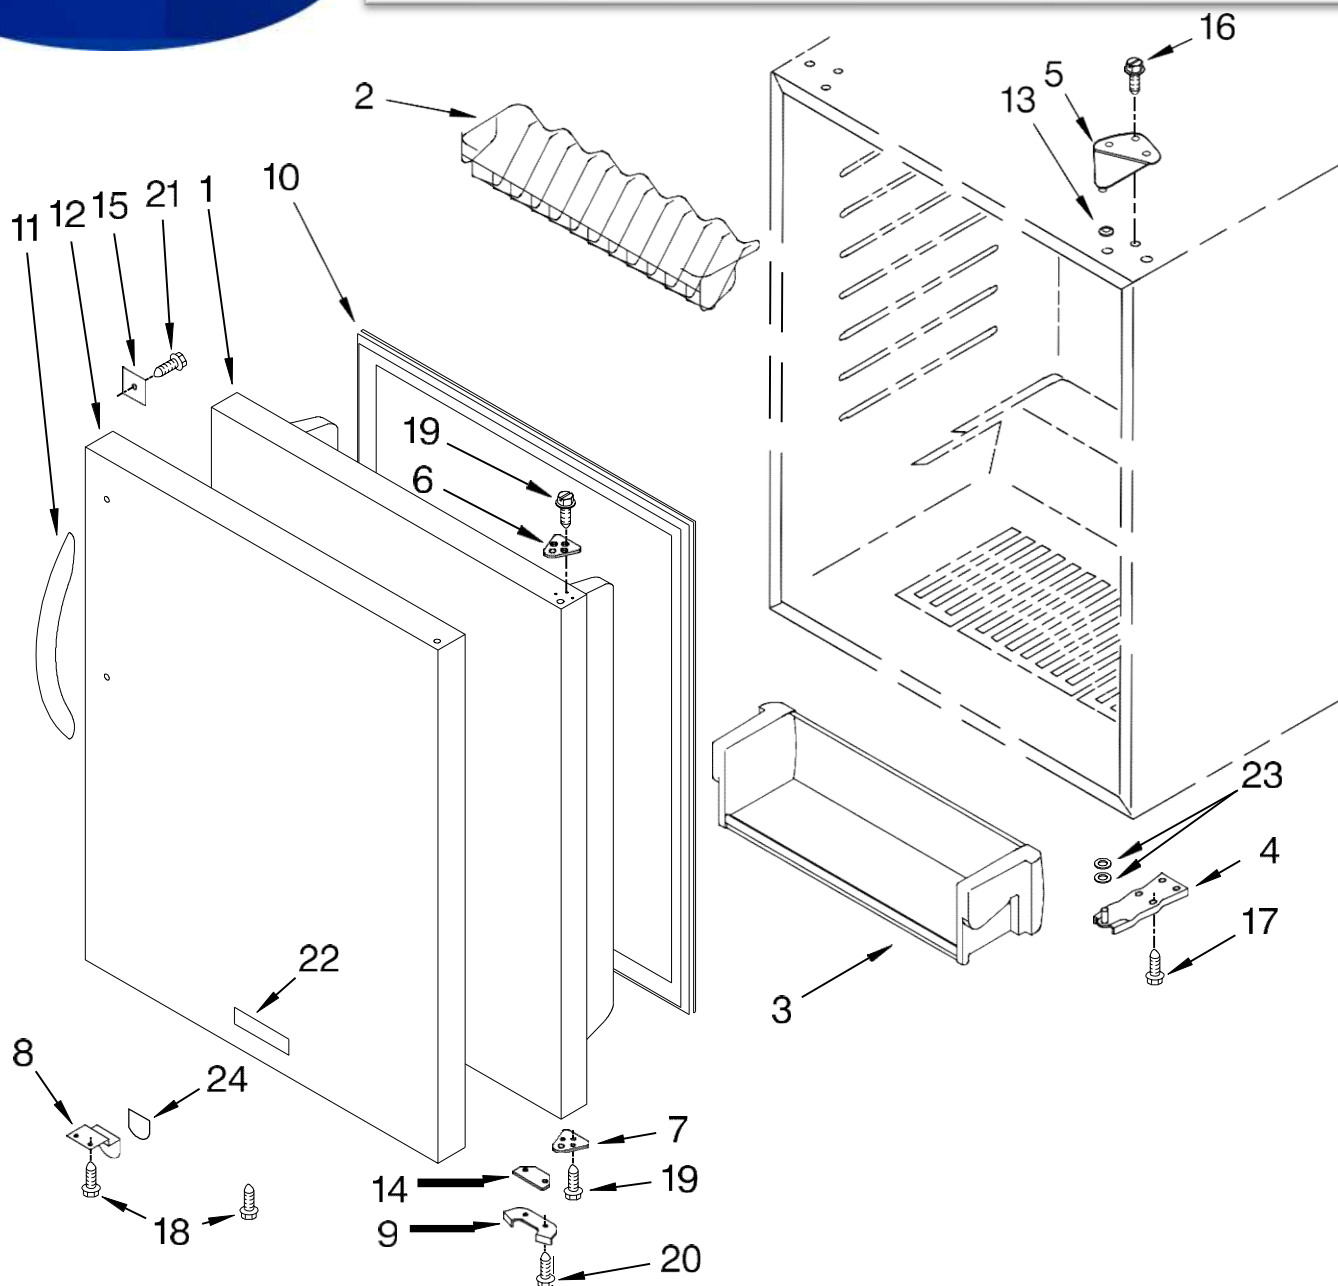

Illus. No.	Part No.	DESCRIPTION	Illus. No.	Part No.	DESCRIPTION	Illus. No.	Part No.	DESCRIPTION
1		Literature Parts	12		Frame, Side	25	4344822	Harness, Wire
	4344903	Energy Guide		4344769	Left Side	26	4344827	Screw
	2300274	Use & Care Guide		4344770	Right Side	27	4344792	Thermal Fuse
	4344902	Wiring Diagram	13	4344771	Bracket, Grille	28	4344793	Screw
2		Cabinet (Not A Service Part)	14	4344876	Evaporator Fan Assembly	29	4344791	Screw
3	4344739	Lens, Light	15	4344766	Thermostat	30	4344783	Fan Blade
4	4344740	Bulb, Light	16	4344768	Knob, Thermostat	31	4344878	Screw
5	4344746	Heater, Defrost	17	4344767	Switch, Plunger	32	4344865	Evaporator Fan Motor
6	4344747	Heat Shield	18	4344826	Screw	33	4344877	Harness, Wire
7	4344761	Grille	19	4344797	Screw	34	4344832	Screw, Ground
8	4344762	Plate, Bottom	20	4344819	Clip, Grille	35	4344778	Grommet, Fan Motor
9	4344763	Foot, Leveling	21	4344825	Screw	36	4344899	Bracket, Motor
10	4344764	Brace, Support	22	4344823	Seal	37		Evaporator (Not Serviced)
11	4344765	Control Box	23		Frame, Support			
				4344821	Right			
				4344820	Left			
			24	4344824	Clip, Harness			

Illus. No.	Part No.	DESCRIPTION
1	4344741	Wire Shelf
2	4344742	Bracket, Shelf
	4344743	Right Side
	4344743	Left Side
3	4344744	Basket, Crisper
4	4344745	Shelf, Crisper
5	4344748	Ladder, Shelf
	4344748	Left Side
	4344749	Right Side
6	4344794	Screw
7	4344795	Washer
8	W10162986	Screw-W/Washer