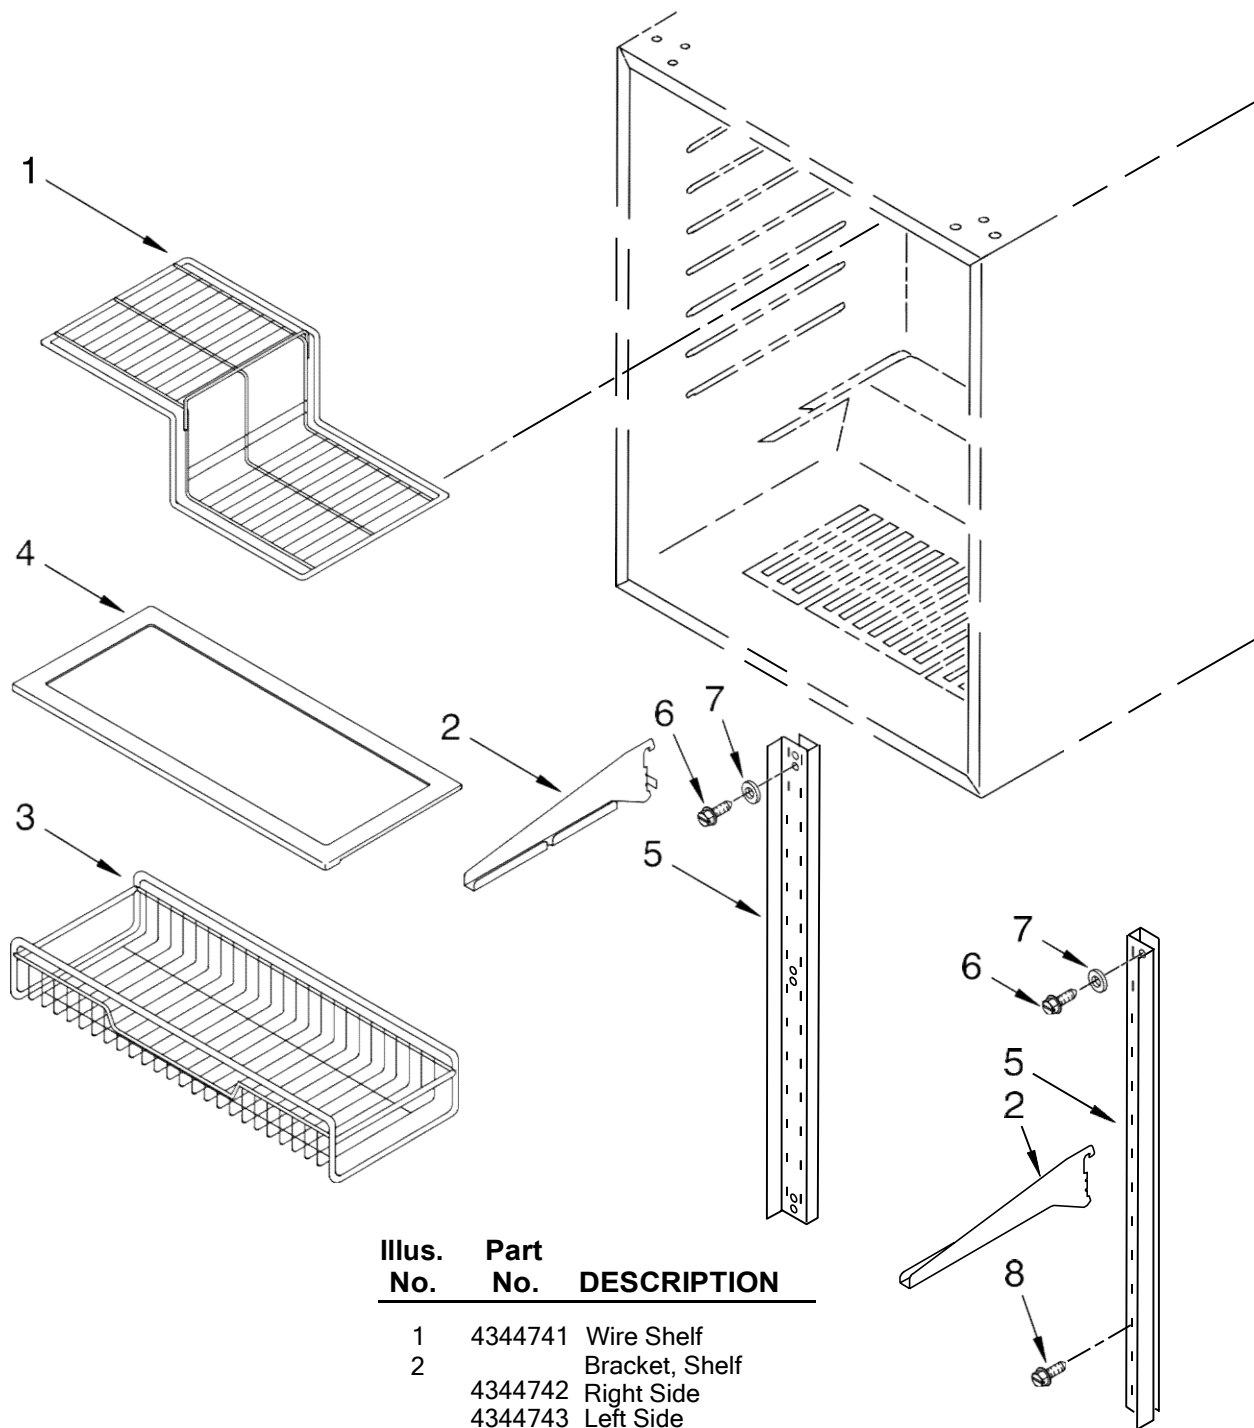

Illus. No.	Part No.	DESCRIPTION	Illus. No.	Part No.	DESCRIPTION	Illus. No.	Part No.	DESCRIPTION
1		Literature Parts	12		Frame, Side	25	4344822	Harness, Wire
	4344903	Energy Guide		4344769	Left Side	26	4344827	Screw
	2300274	Use & Care Guide		4344770	Right Side	27	4344792	Thermal Fuse
	4344902	Wiring Diagram	13	4344771	Bracket, Grille	28	4344793	Screw
2		Cabinet (Not A Service Part)	14	4344876	Evaporator Fan Assembly	29	4344791	Screw
3	4344739	Lens, Light	15	4344766	Thermostat	30	4344783	Fan Blade
4	4344740	Bulb, Light	16	4344768	Knob, Thermostat	31	4344878	Screw
5	4344746	Heater, Defrost	17	4344767	Switch, Plunger	32	4344865	Evaporator Fan Motor
6	4344747	Heat Shield	18	4344826	Screw	33	4344877	Harness, Wire
7	4344761	Grille	19	4344797	Screw	34	4344832	Screw, Ground
8	4344762	Plate, Bottom	20	4344819	Clip, Grille	35	4344778	Grommet, Fan Motor
9	4344763	Foot, Leveling	21	4344825	Screw	36	4344899	Bracket, Motor
10	4344764	Brace, Support	22	4344823	Seal	37		Evaporator (Not Serviced)
11	4344765	Control Box	23		Frame, Support			
				4344821	Right			
				4344820	Left			
			24	4344824	Clip, Harness			

Illus. No.	Part No.	DESCRIPTION
1	4344741	Wire Shelf
2	4344742	Bracket, Shelf
	4344743	Right Side
	4344743	Left Side
3	4344744	Basket, Crisper
4	4344745	Shelf, Crisper
5	4344748	Ladder, Shelf
	4344748	Left Side
	4344749	Right Side
6	4344794	Screw
7	4344795	Washer
8	W10162986	Screw-W/Washer