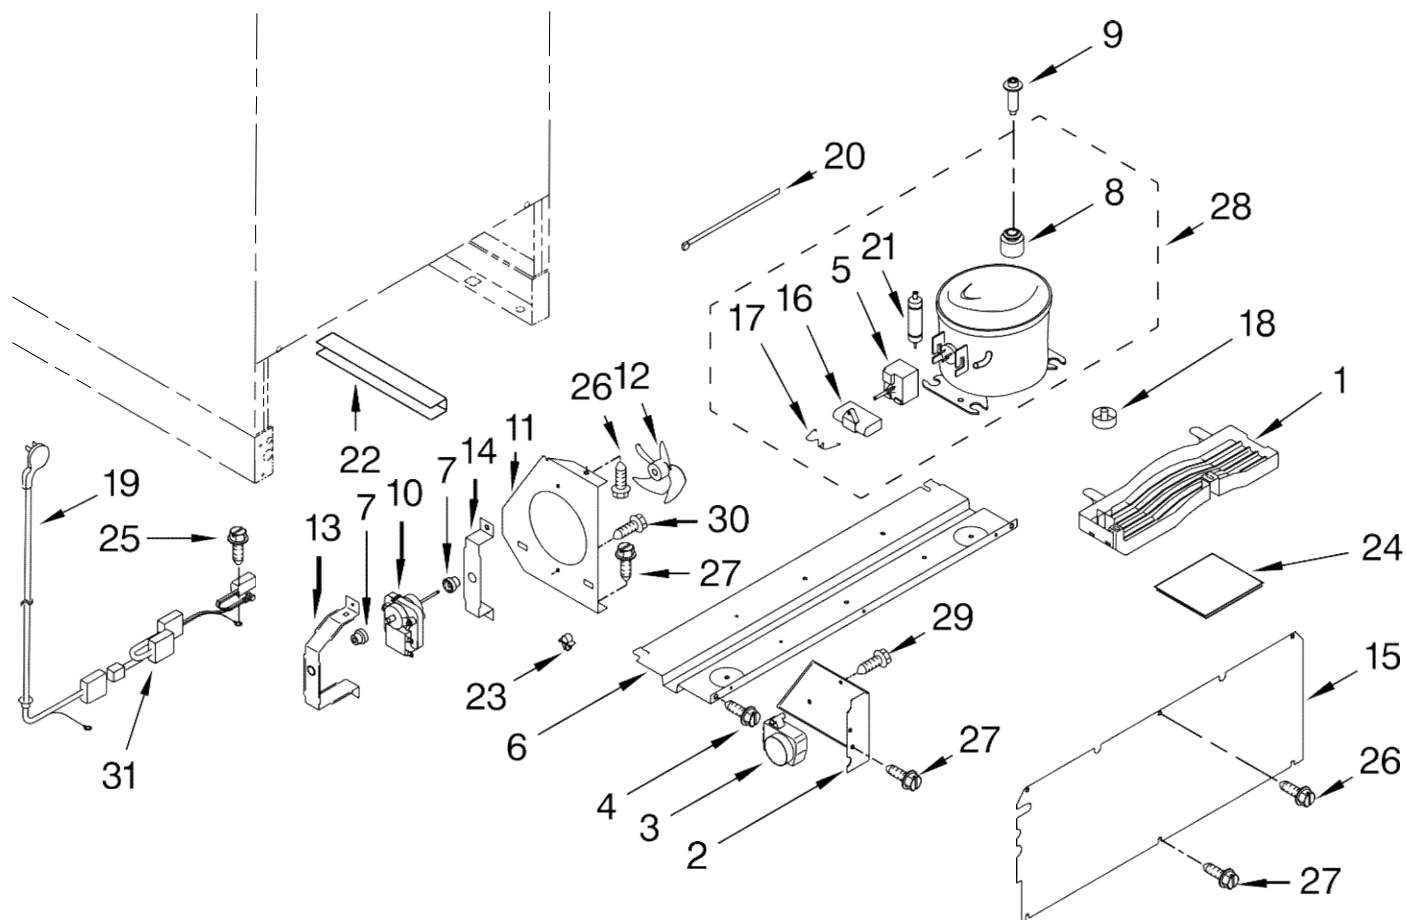

Illus. No.	Part No.	DESCRIPTION
1	4344741	Wire Shelf
<del>2</del>	<del>4344742</del>	<del>Bracket, Shelf</del>
	4344742	Right Side
	4344743	Left Side
3	4344744	Basket, Crisper
4	4344745	Shelf, Crisper

Illus. No.	Part No.	DESCRIPTION
5		Ladder, Shelf
<del>4344743</del>	<del>4344743</del>	<del>Left Side</del>
	4344742	Right Side
6	4344794	Screw
7	4344795	Washer
8	W10162986	Screw-W/Washer

FOR ORDERING INFORMATION REFER TO PARTS PRICE LIST

Illus. No.	Part No.	DESCRIPTION
1	W10460874	Door Assembly
2	4344751	Beverage Holder
3	4344752	Door Bin
4	W10239363	Hinge, Bottom
5	4344754	Hinge, Top
6	4344755	Spacer, Top Hinge
7	4344756	Spacer, Bottom Hinge
8	4344757	Actuator, Switch
9	W10238067	Door Stop
10	4344759	Door Gasket
11	4344810	Handle, Door

Illus. No.	Part No.	DESCRIPTION
22	W10239386	Nameplate
23	W10162992	Washer/Bottom
24	W10163191	Gasket-Push Plate
25	W10460826	Door Assembly (Includes Gasket)

**OPTIONAL PARTS NOT ILLUSTRATED**

8171420 Cleaner, Stainless Steel (12 oz)