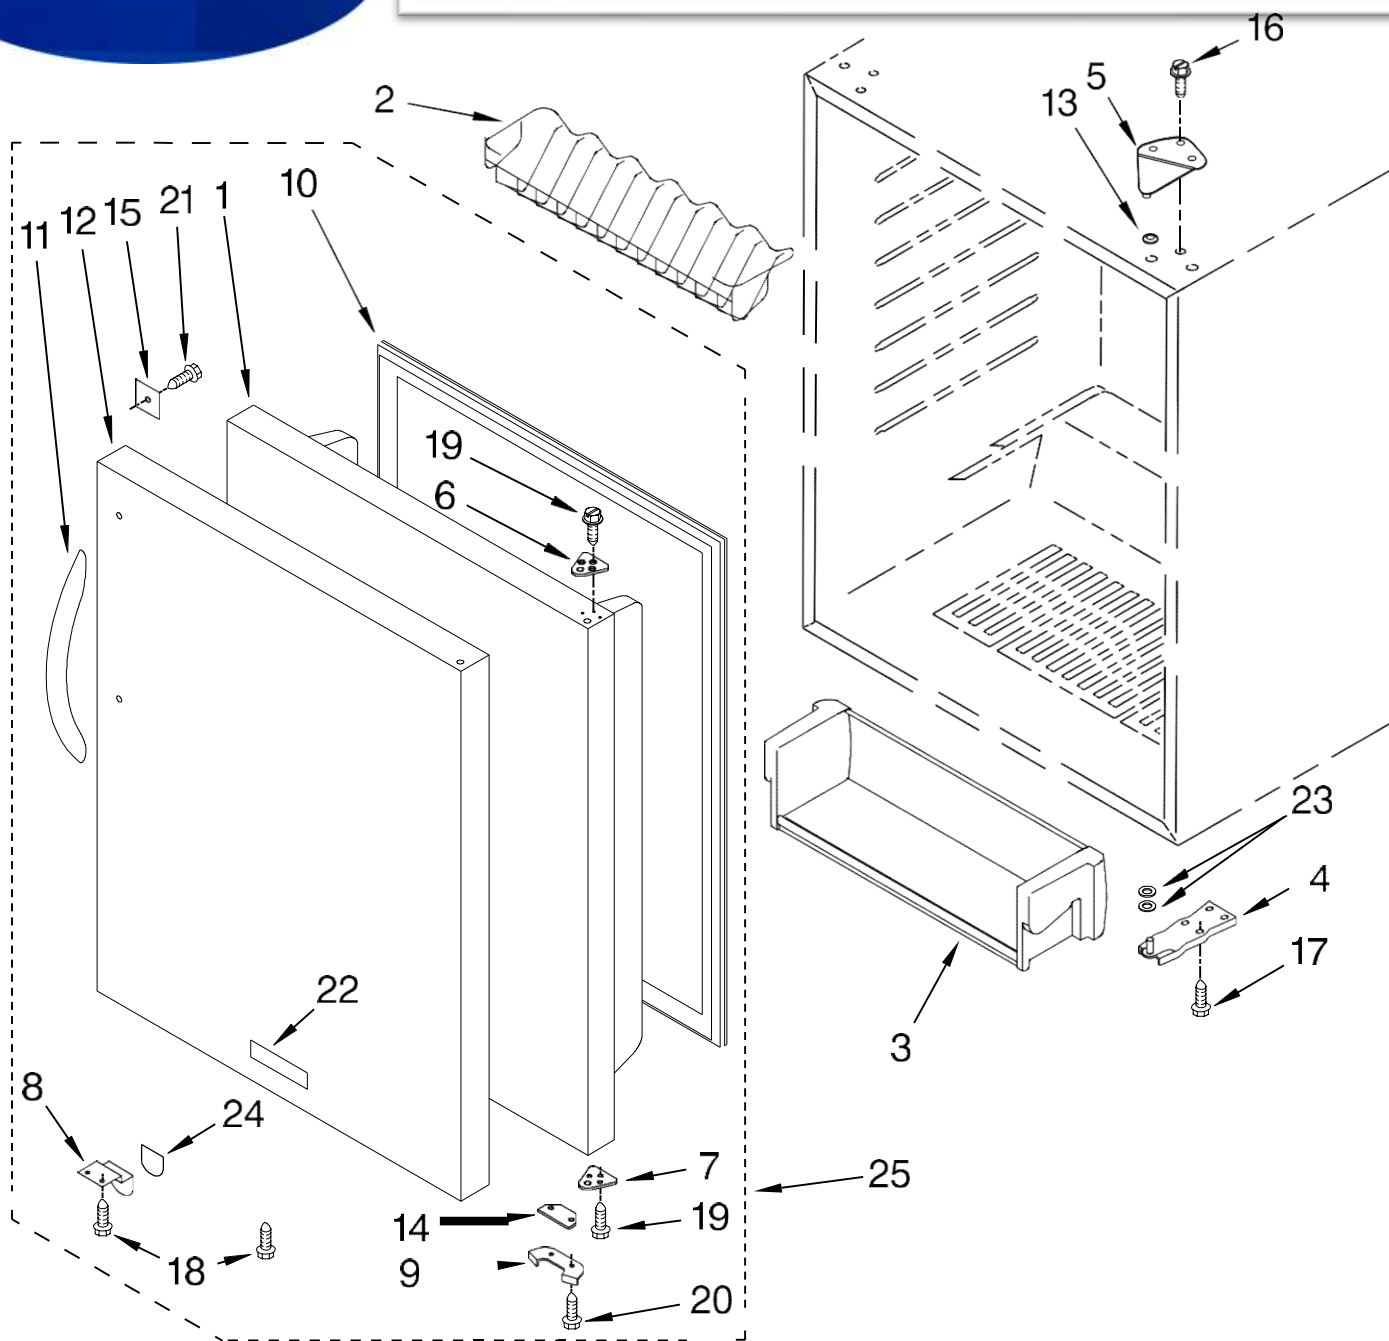

Illus. No.	Part No.	DESCRIPTION
1		Literature Parts
	4344903	Energy Guide
	2300274	Use & Care Guide
	4344902	Wiring Diagram
2		Cabinet (Not A Service Part)
3	4344739	Lens, Light
4	4344740	Bulb, Light
5	4344746	Heater, Defrost
6	4344747	Heat Shield
7	4344819	Grille
8	4344762	Plate, Bottom
9	4344763	Foot, Leveling
10	W10204638	Brace, Support
11	4344765	Control Box
12		Frame, Side
	4344769	Left Side
	4344770	Right Side
13	W10239388	Bracket, Grille
14	4344876	Evaporator Fan Assembly
15	4344766	Thermostat
16	4344768	Knob, Thermostat
17	4344767	Switch, Plunger
18	4344826	Screw
19	4344797	Screw
20	4344819	Clip, Grille
21	4344825	Screw
22	4344823	Seal
23		Frame, Support
	4344821	Right
	4344820	Left
24	4344824	Clip, Harness
25	4344822	Harness, Wire
26	4344826	Screw
27	W10299078	Thermal Fuse
28	4344793	Screw
29	4344791	Screw
30	W10299081	Fan Blade
31	4344878	Screw
32	W10299082	Evaporator Fan Motor
33	4344877	Harness, Wire
34	4344832	Screw, Ground
35	4344778	Grommet, Fan Motor
36	4344899	Bracket, Motor
37		Evaporator (Not Serviced)

Illus. No.	Part No.	DESCRIPTION
1	4344741	Wire Shelf
<del>2</del>	<del>4344742</del>	<del>Bracket, Shelf</del>
	4344742	Right Side
	4344743	Left Side
3	4344744	Basket, Crisper
4	4344745	Shelf, Crisper

Illus. No.	Part No.	DESCRIPTION
5		Ladder, Shelf
<del>4344743</del>	<del>4344743</del>	<del>Left Side</del>
	4344742	Right Side
6	4344794	Screw
7	4344795	Washer
8	W10162986	Screw-W/Washer

FOR ORDERING INFORMATION REFER TO PARTS PRICE LIST