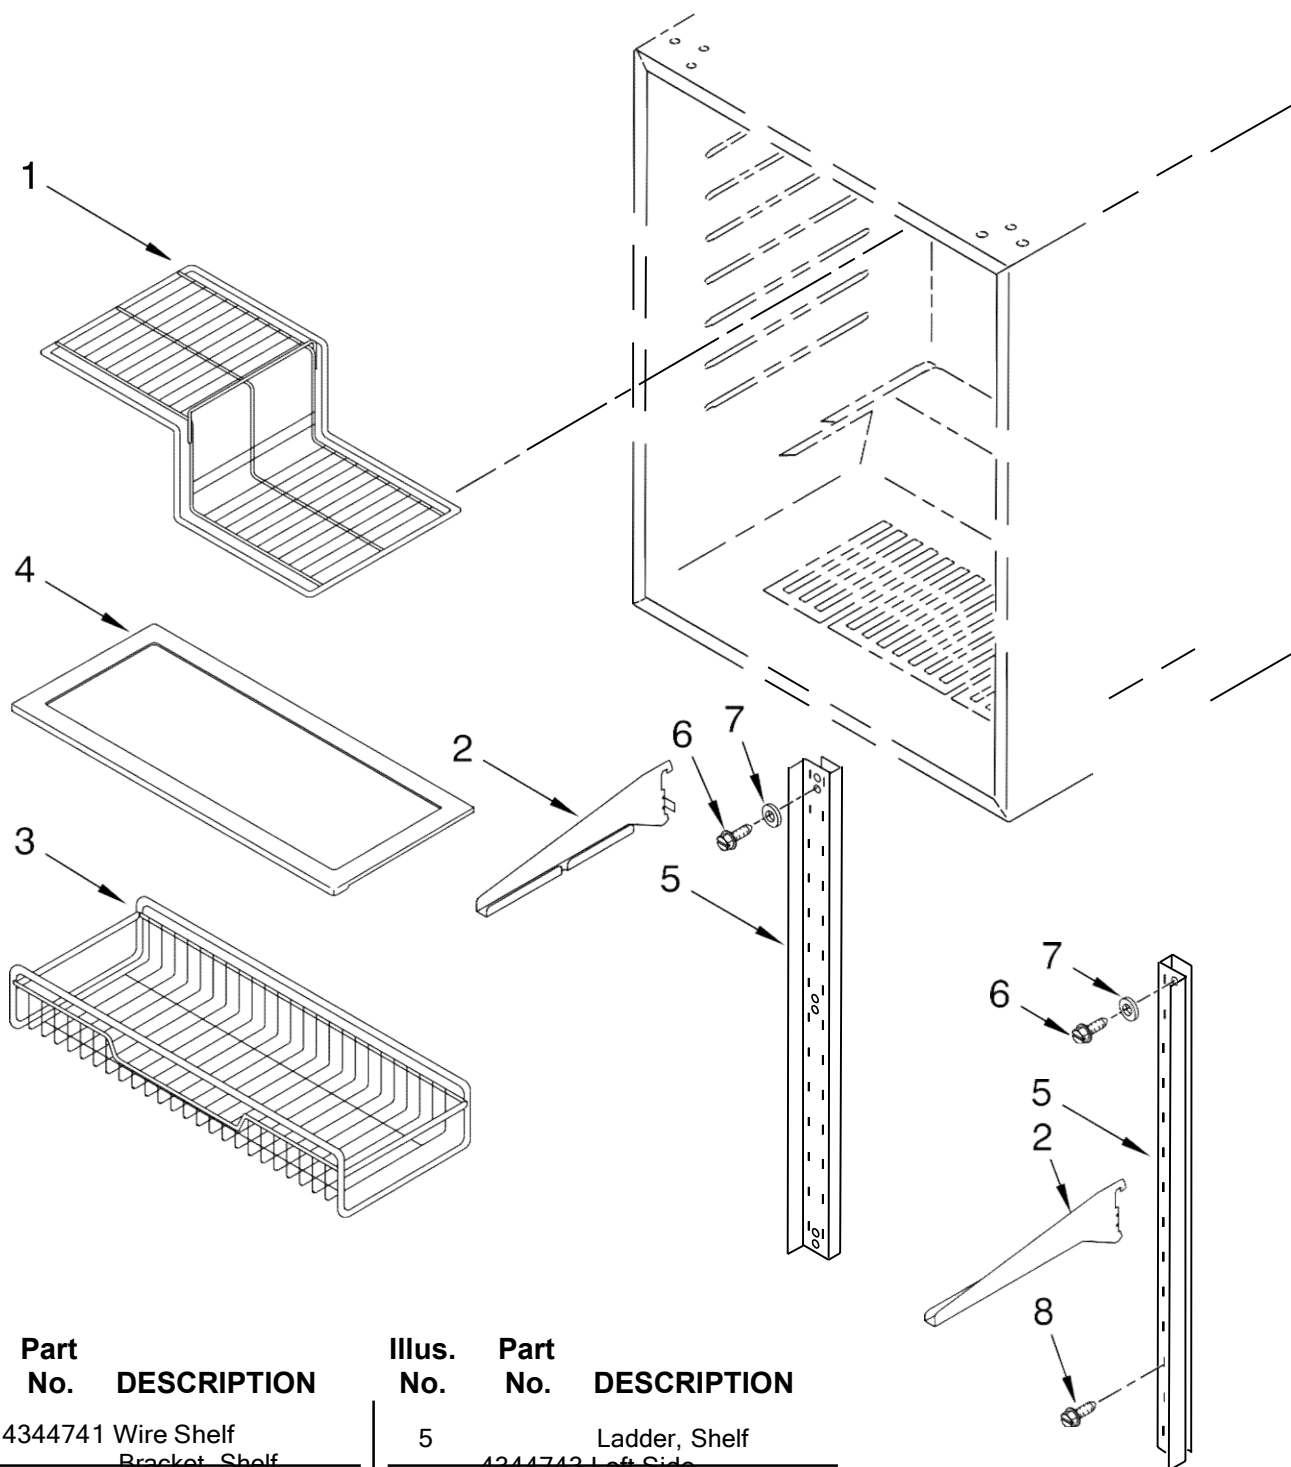

Illus. No.	Part No.	DESCRIPTION
1		Literature Parts
	4344903	Energy Guide
	2300274	Use & Care Guide
	4344902	Wiring Diagram
2		Cabinet (Not A Service Part)
3	4344739	Lens, Light
4	4344740	Bulb, Light
5	4344746	Heater, Defrost
6	4344747	Heat Shield
7	4344819	Grille
8	4344762	Plate, Bottom
9	4344763	Foot, Leveling
10	W10204638	Brace, Support
11	4344765	Control Box
12		Frame, Side
	4344769	Left Side
	4344770	Right Side
13	W10239388	Bracket, Grille
14	4344876	Evaporator Fan Assembly
15	4344766	Thermostat
16	4344768	Knob, Thermostat
17	4344767	Switch, Plunger
18	4344826	Screw
19	4344797	Screw
20	4344819	Clip, Grille
21	4344825	Screw
22	4344823	Seal
23		Frame, Support
	4344821	Right
	4344820	Left
24	4344824	Clip, Harness
25	4344822	Harness, Wire
26	4344826	Screw
27	W10299078	Thermal Fuse
28	4344793	Screw
29	4344791	Screw
30	W10299081	Fan Blade
31	4344878	Screw
32	W10299082	Evaporator Fan Motor
33	4344877	Harness, Wire
34	4344832	Screw, Ground
35	4344778	Grommet, Fan Motor
36	4344899	Bracket, Motor
37		Evaporator (Not Serviced)

Illus. No.	Part No.	DESCRIPTION
1	4344741	Wire Shelf
<del>2</del>	<del>4344742</del>	<del>Bracket, Shelf</del>
	4344742	Right Side
	4344743	Left Side
3	4344744	Basket, Crisper
4	4344745	Shelf, Crisper

Illus. No.	Part No.	DESCRIPTION
5		Ladder, Shelf
<del>4344743</del>	<del>4344743</del>	<del>Left Side</del>
	4344742	Right Side
6	4344794	Screw
7	4344795	Washer
8	W10162986	Screw-W/Washer

FOR ORDERING INFORMATION REFER TO PARTS PRICE LIST