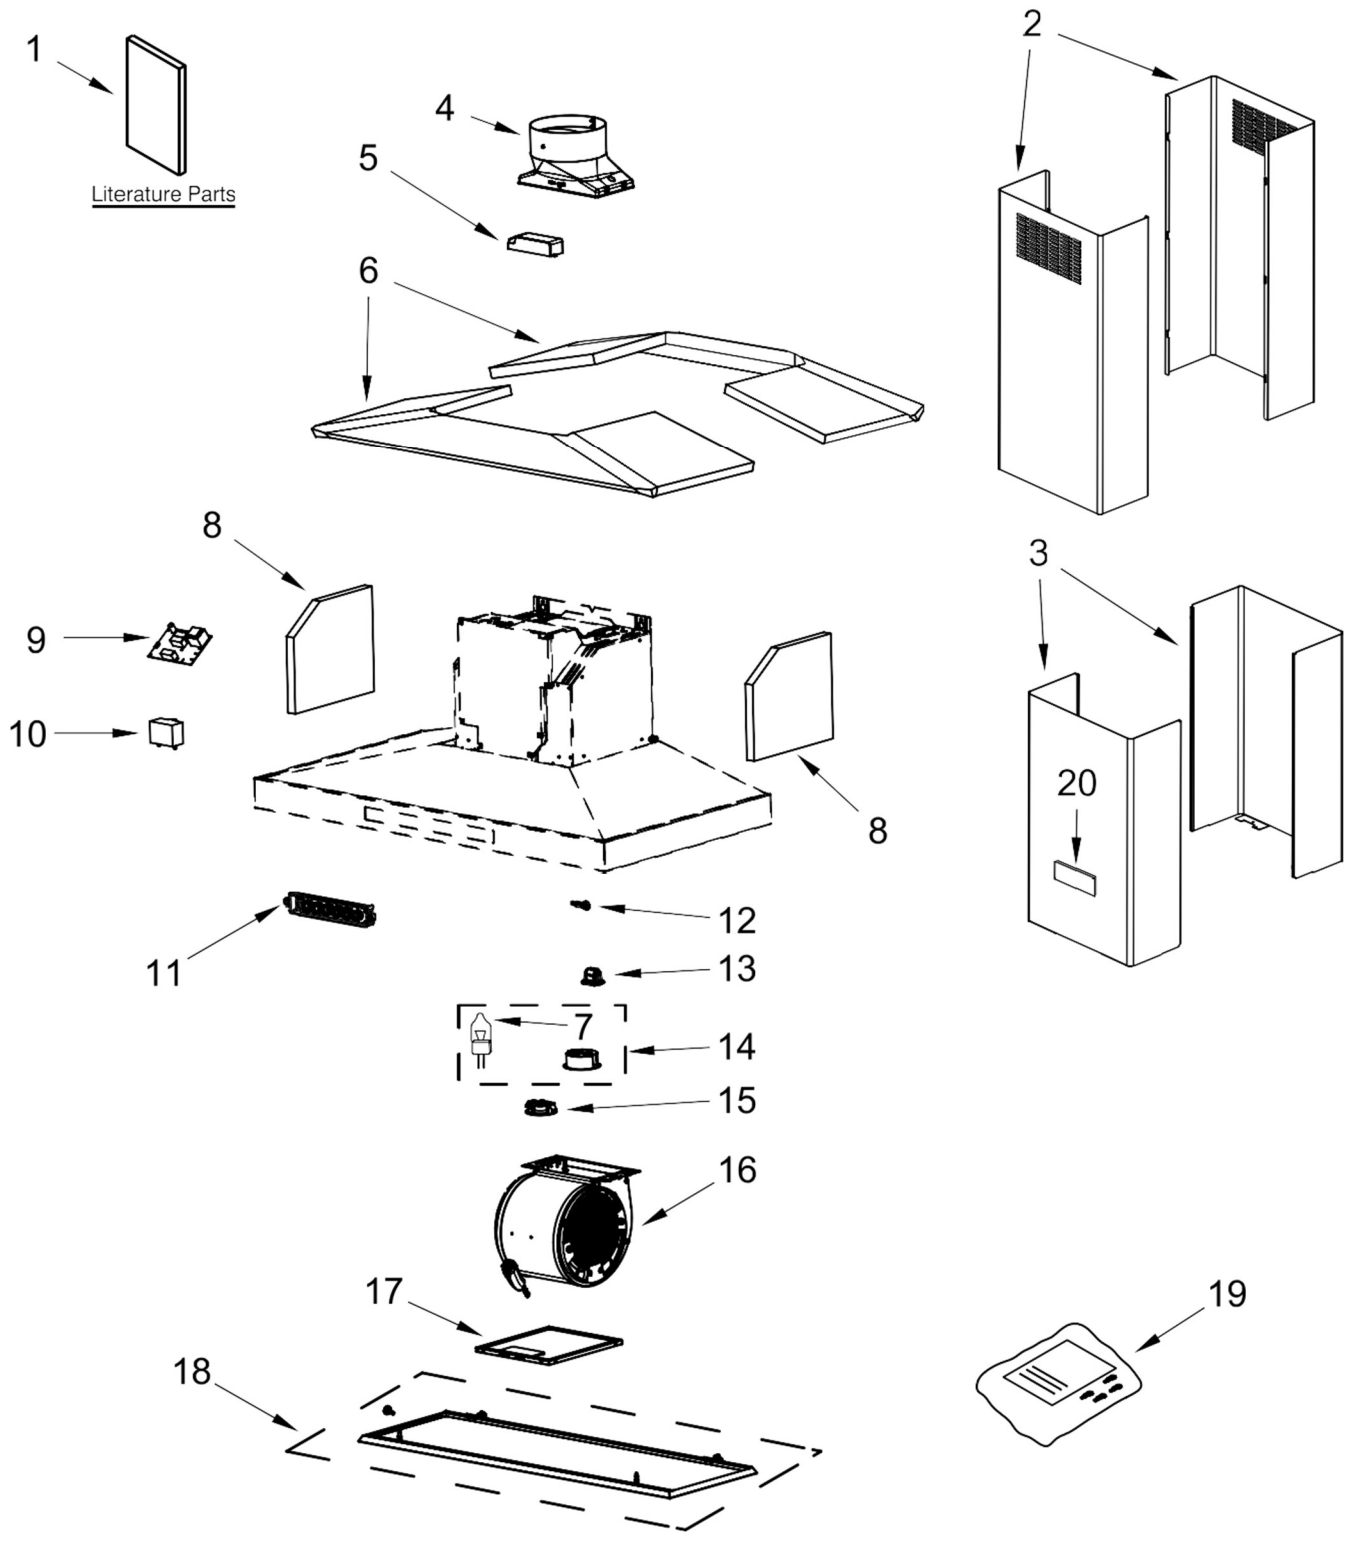

KitchenAid®

**36" AND 42" PROFESSIONAL HOOD
(Island-Mount Perimetric Canopy)**

MODELS:

KVIB606DSS0 (Stainless)

KVIB602DSS0 (Stainless)

Illus.

No.	Part No.	Description
1		Literature Parts
	W10674119	Use and Care Guide
2	W10735733	Chimney, Upper
3	W10351830	Chimney, Lower
4	W10592040	Damper, Hood (Plastic)
5	W10716819	Transformer
6		Insulation
	W10717245	36" Model Only
	W10735400	42" Model Only
7	W10571723	Bulb, Halogen 40 Watts
8	W10717244	Insulation, Side
9	W10716816	Board, Control
10	W10716814	Capacitor

Illus.

No.	Part No.	Description
11	W10716813	Control, Electronic
12	W10716822	Sensor, Speed
13	W10735735	Clip, Panel
14	W10638164	Assembly, Light
15	W10727042	Light, LED
16	W10638161	Blower, Fan
17	W10727013	Filter, Grease
18		Panel, Perimetric
	W10735373	36" Model Only
	W10735402	42" Model Only
19	W10727049	Hardware, Installation