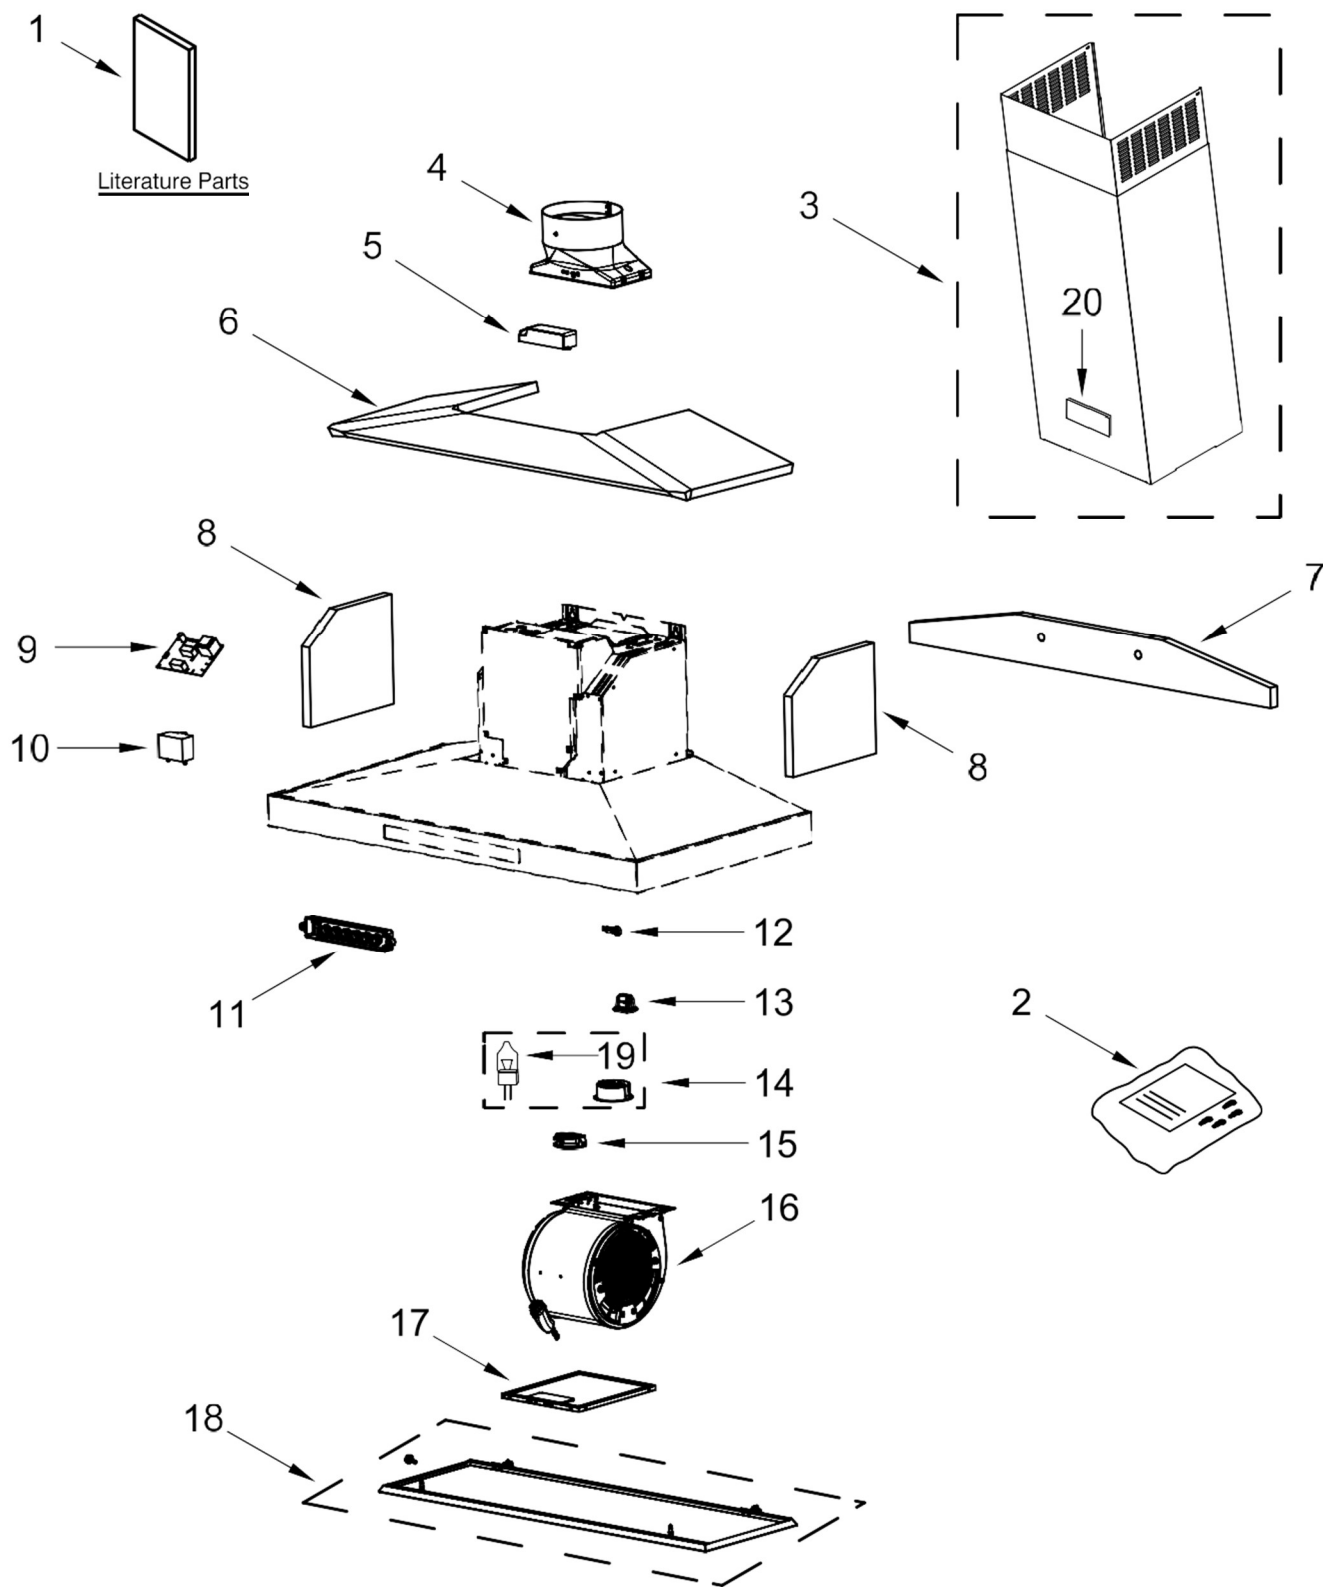

**KitchenAid®**

**30" AND 36" PROFESSIONAL HOOD  
(Wall-Mount Perimetric Canopy)**

**MODELS:**

KVWB600DBS1 (Black Stainless)

KVWB606DBS1 (Black Stainless)

# CAMPANA KVWB600DBS1

<u>Illus. No.</u>	<u>Part No.</u>	<u>Description</u>
1	W10674118	Literature Parts Use and Care Guide
2	W11321343	Hardware, Installation
3	W11339708	Chimney, Upper and Lower
4	W10592040	Damper, Hood
5	W11281878	Driver, LED
6	W10716812	Insulation 30" Model Only
	W10727039	36" Model Only
7	W10727038	Insulation, Back 30" Model Only
	W10727040	36" Model Only
8	W10717244	Insulation, Side

<u>Illus. No.</u>	<u>Part No.</u>	<u>Description</u>
9	W11291913	Board, Control
10	W11245979	Capacitor (25 MF)
11	W10716813	Control, Electronic
12	W10716822	Sensor, Speed
13	W10735735	Clip, Panel
14	W10638164	Assembly, Light
15	W10795142	Light, LED
16	W10638161	Blower, Fan
17	W10727013	Filter, Grease
18	W10795231	Panel, Perimetric 30" Model Only
	W10795232	36" Model Only
19	W10571723	Bulb, Halogen 40 Watts