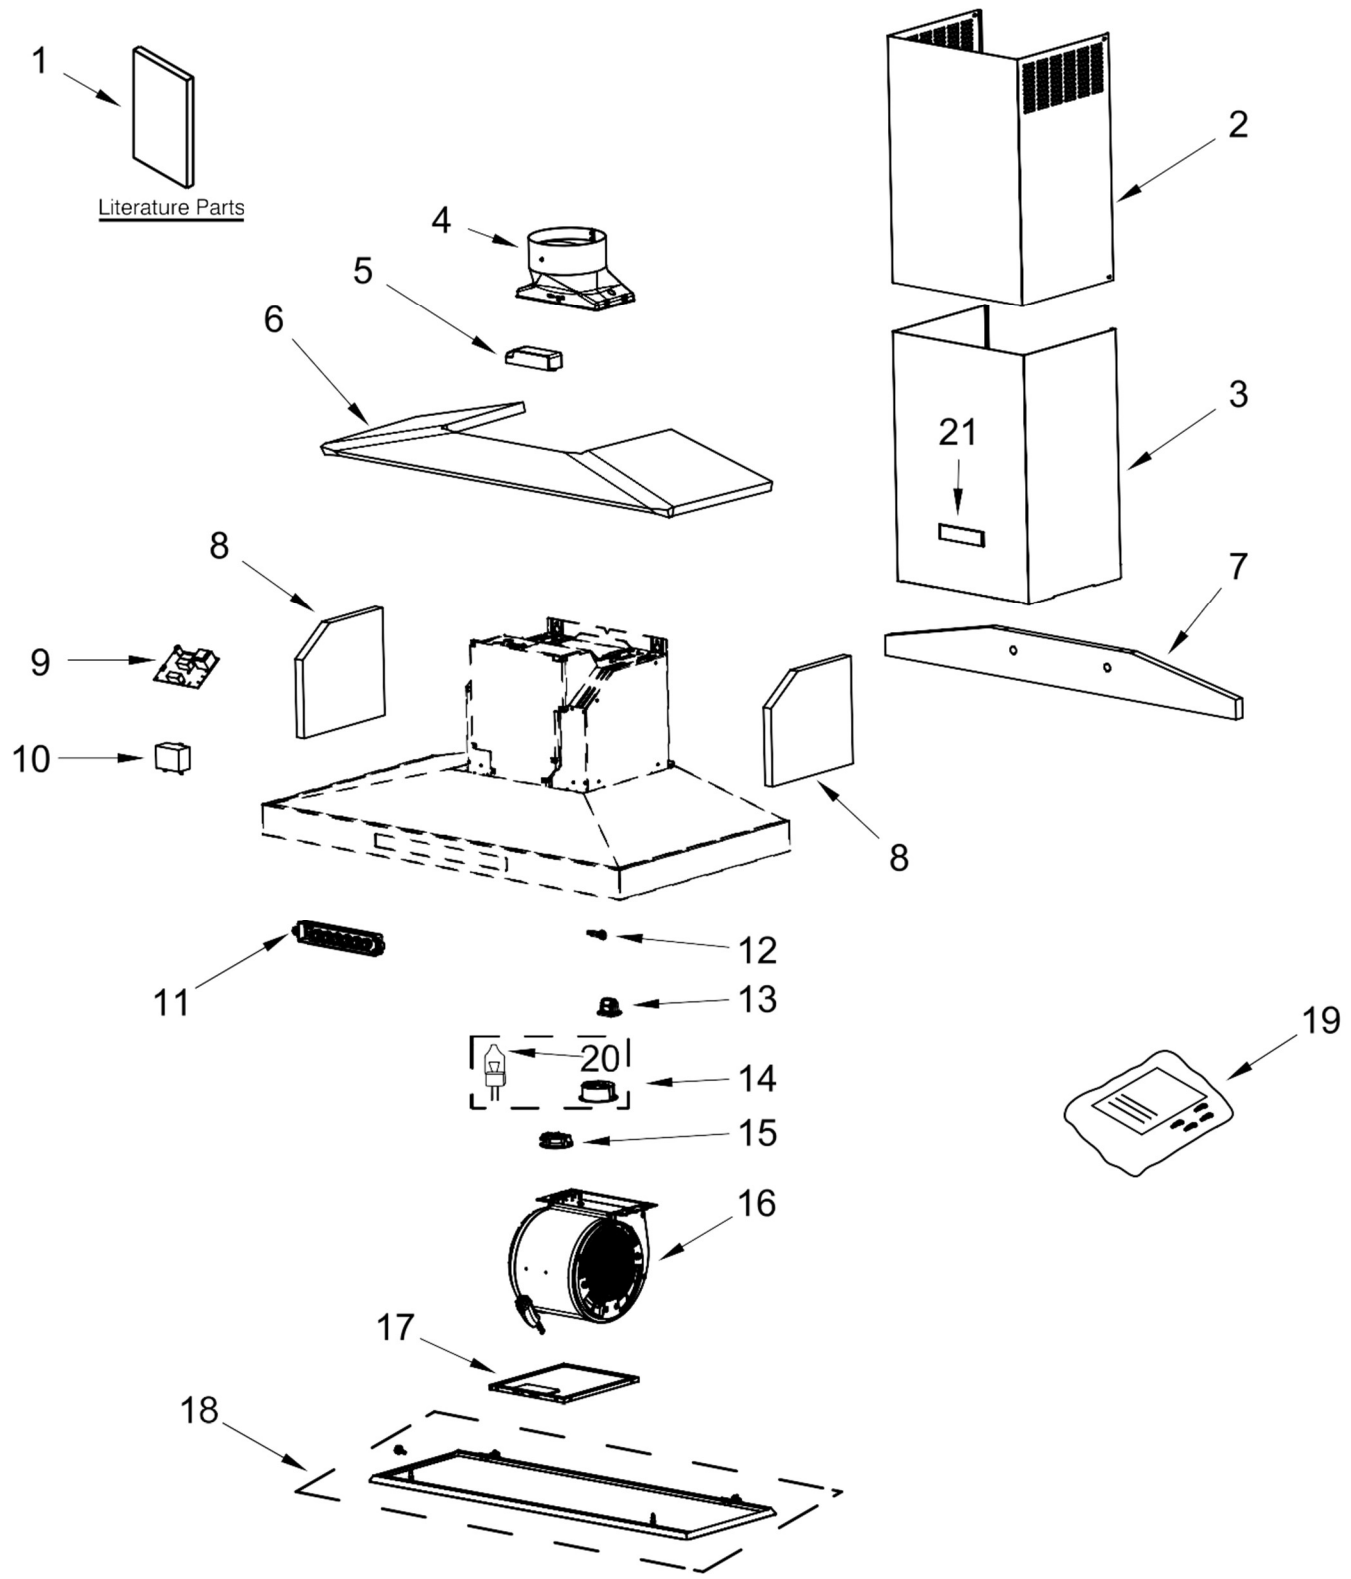

KitchenAid®

**30" AND 36" PROFESSIONAL HOOD
(Wall-Mount Perimetric Canopy)**

MODELS:

KVWB600DSS0 (Stainless)

KVWB606DSS0 (Stainless)

CAMPANA KVWB600DSS0

CAMPANA KVWB600DSS0

<u>Illus. No.</u>	<u>Part No.</u>	<u>Description</u>
1		Literature Parts
	W10674118	Use and Care Guide
2	W10291601	Chimney, Upper
3	W10291599	Chimney, Lower
4	W10592040	Damper, Hood (Plastic)
5	W10716819	Transformer
6		Insulation
	W10716812	30" Model Only
	W10727039	36" Model Only
7		Insulation, Back
	W10727038	30" Model Only
	W10727040	36" Model Only
8	W10717244	Insulation, Side

<u>Illus. No.</u>	<u>Part No.</u>	<u>Description</u>
9	W10716816	Board, Control
10	W10716814	Capacitor
11	W10716813	Control, Electronic
12	W10716822	Sensor, Speed
13	W10735735	Clip, Panel
14	W10638164	Assembly, Light
15	W10727042	Light, LED
16	W10638161	Blower, Fan
17	W10727013	Filter, Grease
18		Panel, Perimetric
	W10735352	30" Model Only
	W10735373	36" Model Only
19	W10727048	Hardware, Installation