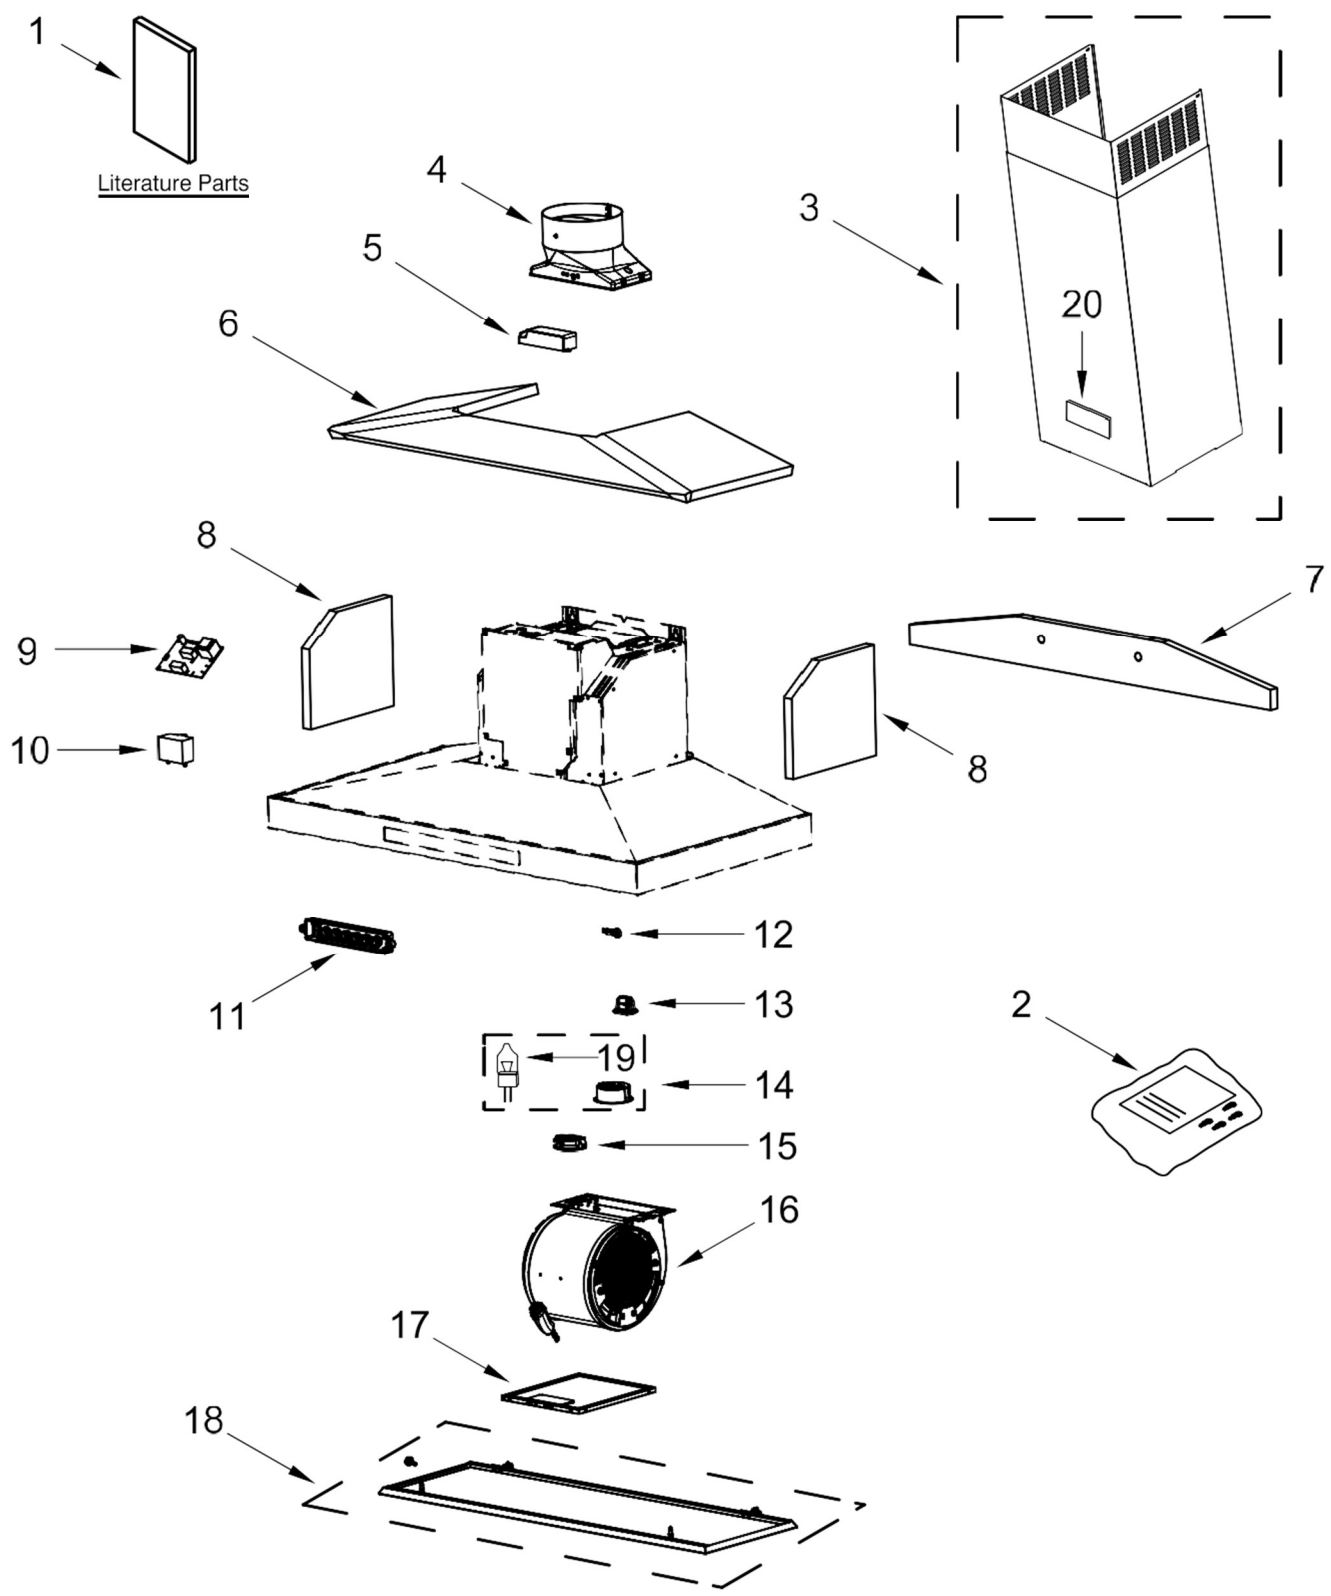

KitchenAid®

**30" AND 36" PROFESSIONAL HOOD
(Wall-Mount Perimetric Canopy)**

MODELS:

KVWB600DBS1 (Black Stainless)

KVWB606DBS1 (Black Stainless)

CAMPANA KVWB606DBS1

CAMPANA KVWB606DBS1

<u>Illus. No.</u>	<u>Part No.</u>	<u>Description</u>
1	W10674118	Literature Parts Use and Care Guide
2	W11321343	Hardware, Installation
3	W11339708	Chimney, Upper and Lower
4	W10592040	Damper, Hood
5	W11281878	Driver, LED
6	W10716812	Insulation 30" Model Only
	W10727039	36" Model Only
7	W10727038	Insulation, Back 30" Model Only
	W10727040	36" Model Only
8	W10717244	Insulation, Side

<u>Illus. No.</u>	<u>Part No.</u>	<u>Description</u>
9	W11291913	Board, Control
10	W11245979	Capacitor (25 MF)
11	W10716813	Control, Electronic
12	W10716822	Sensor, Speed
13	W10735735	Clip, Panel
14	W10638164	Assembly, Light
15	W10795142	Light, LED
16	W10638161	Blower, Fan
17	W10727013	Filter, Grease
18	W10795231	Panel, Perimetric 30" Model Only
	W10795232	36" Model Only
19	W10571723	Bulb, Halogen 40 Watts