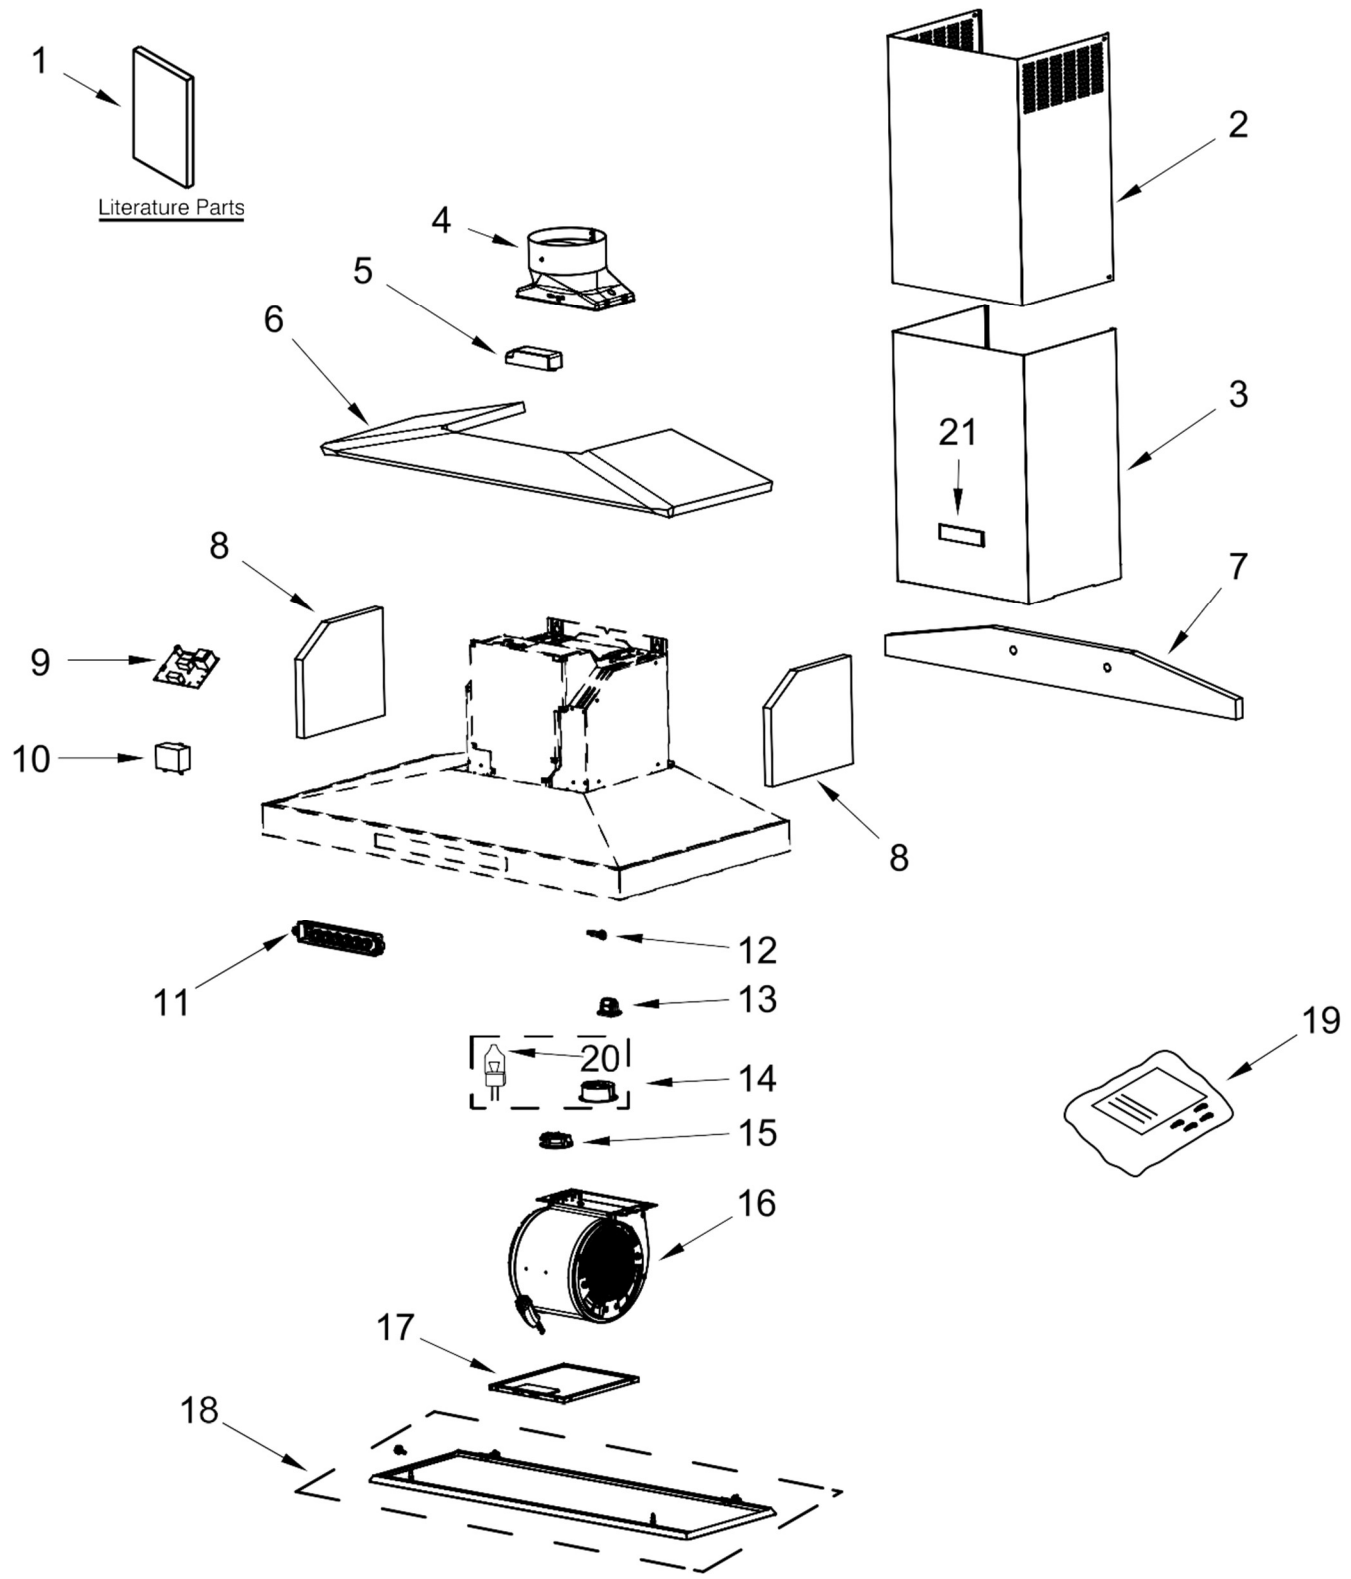

KitchenAid[®]

**30" AND 36" PROFESSIONAL HOOD
(Wall-Mount Perimetric Canopy)**

MODELS:

KVWB600DSS0 (Stainless)

KVWB606DSS0 (Stainless)

CAMPANA KVWB606DSS0

CAMPANA KVWB606DSS0

<u>Illus. No.</u>	<u>Part No.</u>	<u>Description</u>
1		Literature Parts
	W10674118	Use and Care Guide
2	W10291601	Chimney, Upper
3	W10291599	Chimney, Lower
4	W10592040	Damper, Hood (Plastic)
5	W10716819	Transformer
6		Insulation
	W10716812	30" Model Only
	W10727039	36" Model Only
7		Insulation, Back
	W10727038	30" Model Only
	W10727040	36" Model Only
8	W10717244	Insulation, Side

<u>Illus. No.</u>	<u>Part No.</u>	<u>Description</u>
9	W10716816	Board, Control
10	W10716814	Capacitor
11	W10716813	Control, Electronic
12	W10716822	Sensor, Speed
13	W10735735	Clip, Panel
14	W10638164	Assembly, Light
15	W10727042	Light, LED
16	W10638161	Blower, Fan
17	W10727013	Filter, Grease
18		Panel, Perimetric
	W10735352	30" Model Only
	W10735373	36" Model Only
19	W10727048	Hardware, Installation