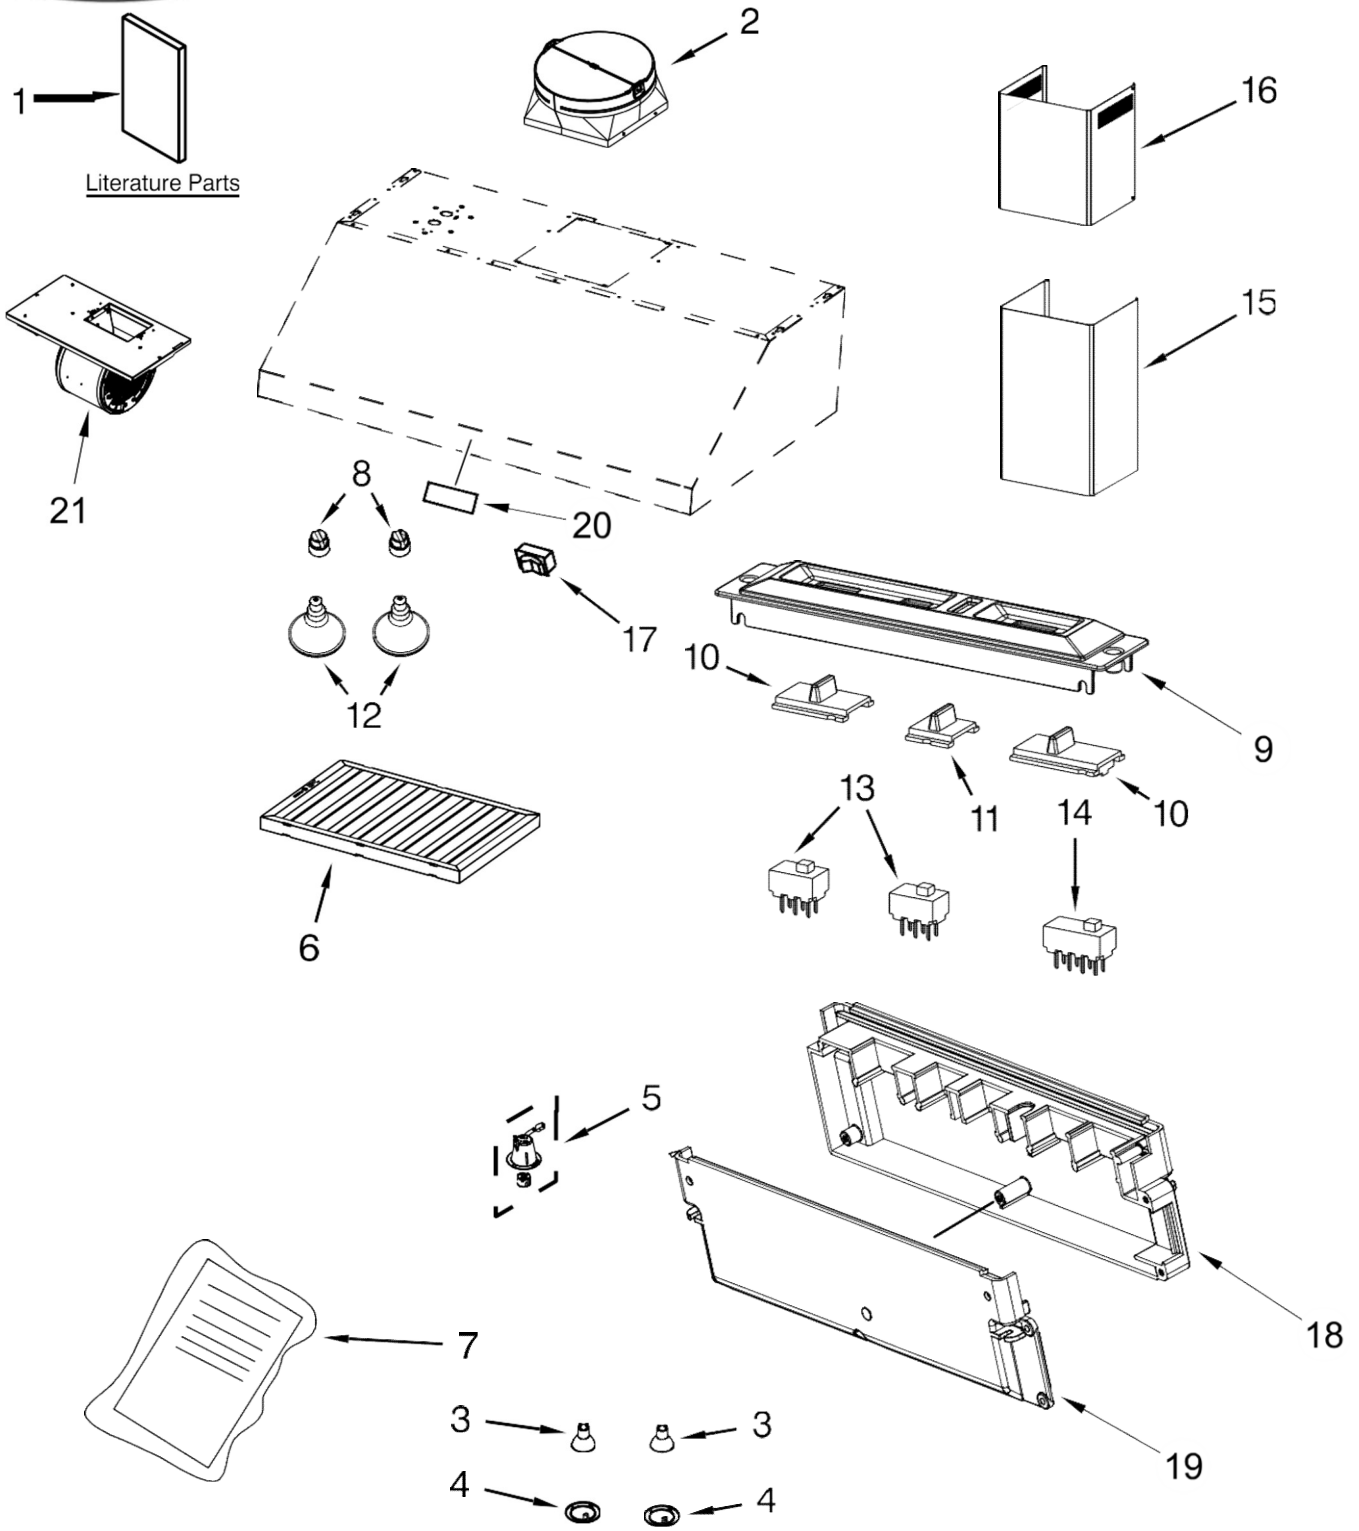

KitchenAid®

**36" & 48" PROFESSIONAL HOOD
(Wall-Mount Canopy)**

MODELS:

KXW9736YSS0 (Stainless)

KXW9748YSS0 (Stainless)

CAMAPANA KXW9736YSS0

CAMAPANA KXW9736YSS0

<u>Illus. No.</u>	<u>Part No.</u>	<u>Description</u>
1		Literature Parts
	W10331009	Use & Care Guide
2	W10351926	Assembly, Damper
3	W10291579	Bulb, Light
4	W10351924	Bezel, Lamp
5	W10370558	Socket, Light
6	W10351890	Filter, Grease
7	W10351931	Hardware, Install
8	W10294008	Socket, IR Lamp
9	W10370649	Panel, Switch
10	W10370625	Switch, Slide
11	W10351911	Switch, Slider
12	W10294005	Lamp, IR
13	W10351916	Switch, Rocker (Motor)
14	W10351915	Switch, Rocker (On/Off)
15	W10351932	Cover, Lower Duct

<u>Illus. No.</u>	<u>Part No.</u>	<u>Description</u>
16	W10351933	Cover, Upper Duct
17	W10351934	Switch, (On/Off)
18	W10721964	Housing, Switch
19	W10721963	Cover, Switch Housing
20		Badge
	W10243391	Grey