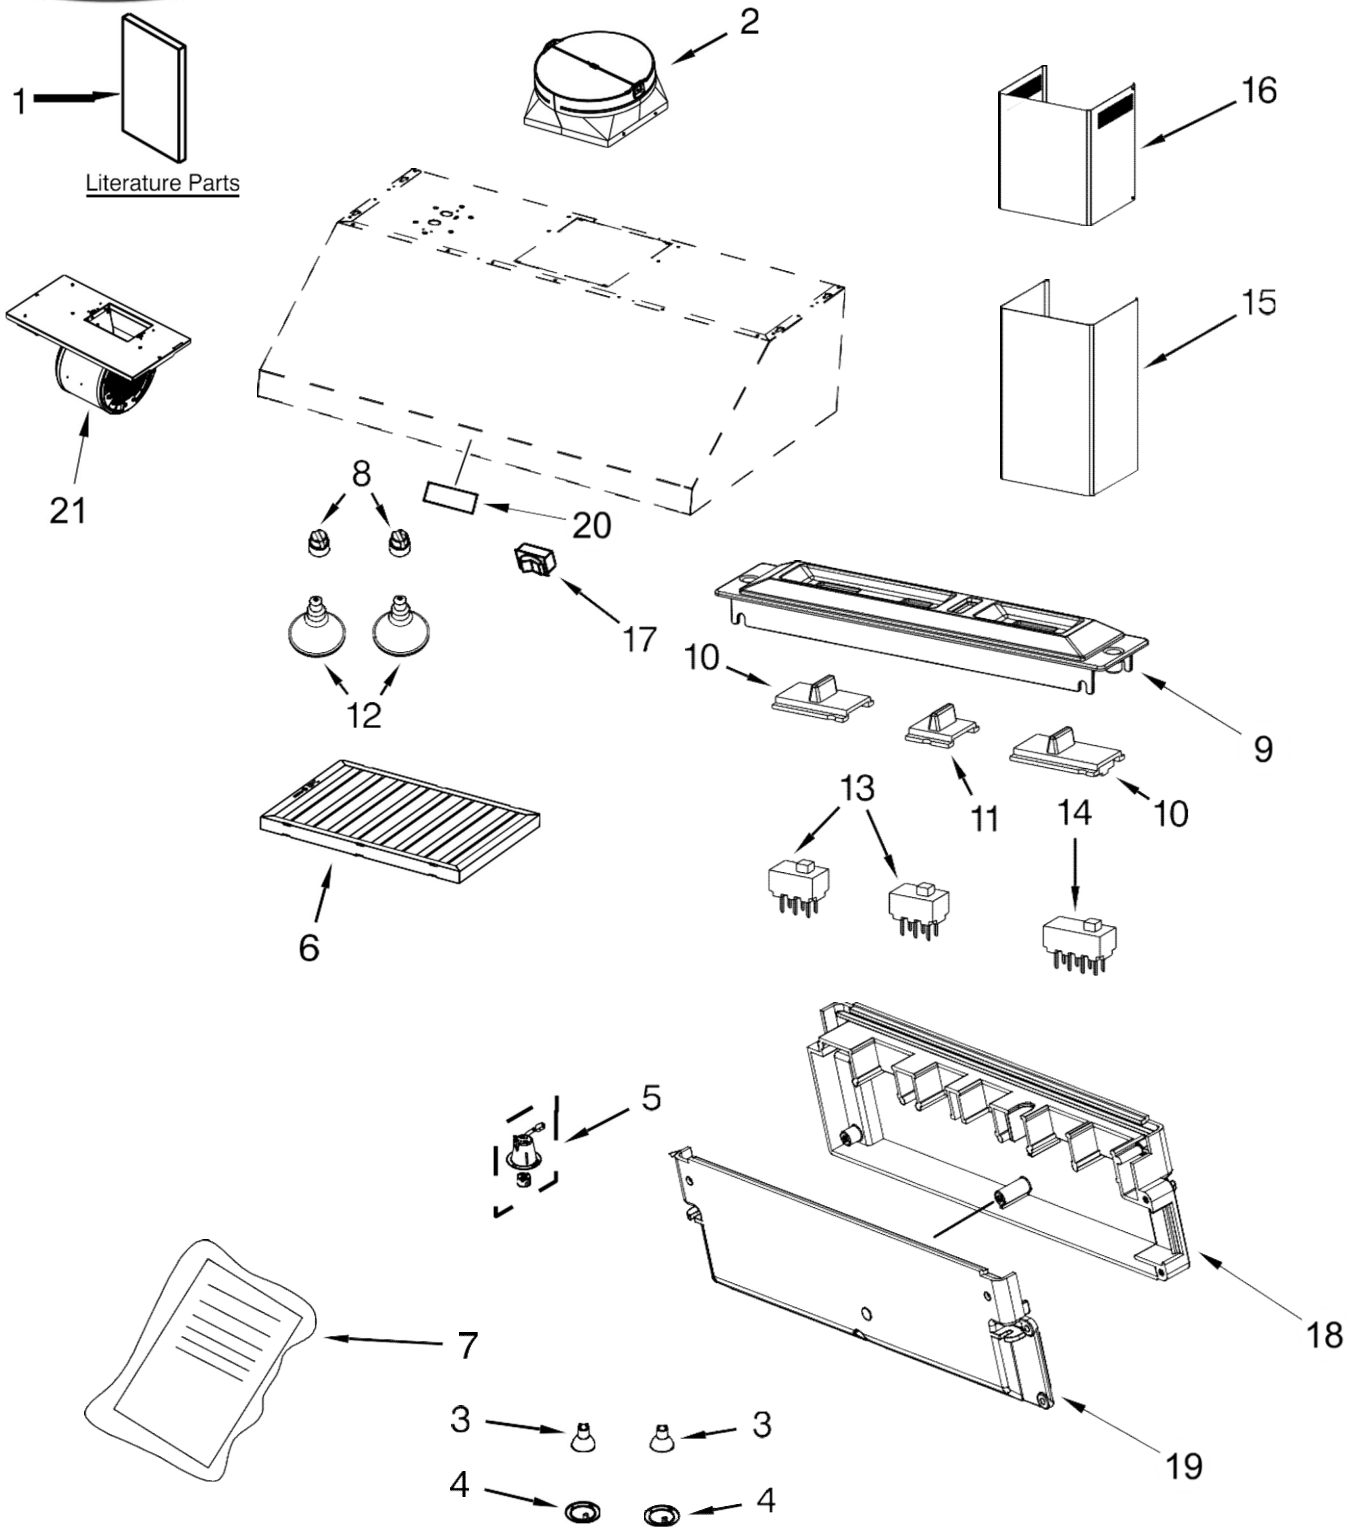

KitchenAid®

**36" & 48" PROFESSIONAL HOOD
(Wall-Mount Canopy)**

MODELS:

KXW9736YSS0 (Stainless)

KXW9748YSS0 (Stainless)

CAMAPANA KXW9748YSS0

CAMAPANA KXW9748YSS0

<u>Illus. No.</u>	<u>Part No.</u>	<u>Description</u>
1		Literature Parts
	W10331009	Use & Care Guide
2	W10351926	Assembly, Damper
3	W10291579	Bulb, Light
4	W10351924	Bezel, Lamp
5	W10370558	Socket, Light
6	W10351890	Filter, Grease
7	W10351931	Hardware, Install
8	W10294008	Socket, IR Lamp
9	W10370649	Panel, Switch
10	W10370625	Switch, Slide
11	W10351911	Switch, Slider
12	W10294005	Lamp, IR
13	W10351916	Switch, Rocker (Motor)
14	W10351915	Switch, Rocker (On/Off)
15	W10351932	Cover, Lower Duct

<u>Illus. No.</u>	<u>Part No.</u>	<u>Description</u>
16	W10351933	Cover, Upper Duct
17	W10351934	Switch, (On/Off)
18	W10721964	Housing, Switch
19	W10721963	Cover, Switch Housing
20		Badge
	W10243391	Grey