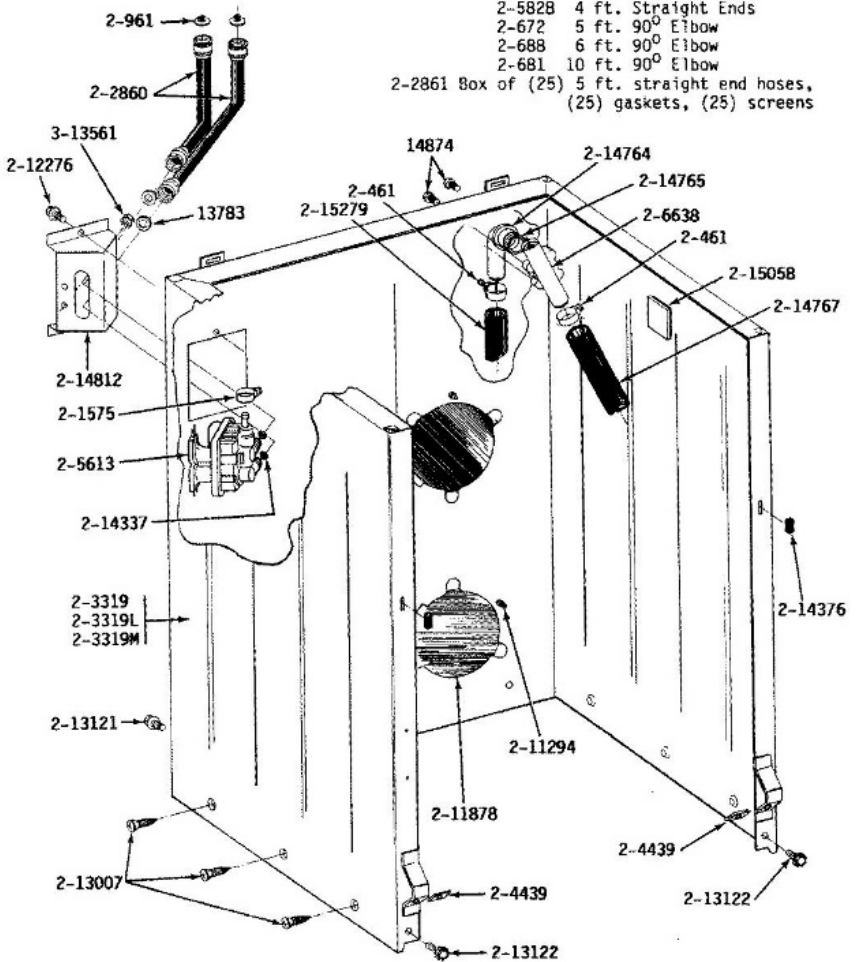

Distribuidor Autorizado

SurteRápido.com

Venta de Refacciones
Electrodomesticas

Lavadora Maytag LA612

ALL MODELS

CABINET, WATER VALVE, HOSES & FRONT PANEL

ACCESSORY HOSES

- 2-582B 4 ft. Straight Ends
- 2-672 5 ft. 90° Elbow
- 2-688 6 ft. 90° Elbow
- 2-681 10 ft. 90° Elbow
- 2-2861 Box of (25) 5 ft. straight end hoses,
(25) gaskets, (25) screens

Lavadora Maytag LA612

Guía	N.P.	Descripción
1	Y013783	GASKET, INLET HOSE
2	Y014874	SCREW
3	285655	HOSE CLAMP - 1-5/8 INCH
4	200672	INLET HOSE ASSY.
5	350021	INLET HOSE, HOT 10 FT.
6	200688	INLET HOSE, HOT 6 FT.
7	Y200832	CAPACITOR
8	12001413	SCREEN WASHER, INLET HOSE
9	201575	HOSE CLAMP
10	202860	INLET HOSE ASSY.
11	89503	CARTON OF 25 HOSE, 5`
12	203237	No.17 WIRE WITH TERMINAL
14	203319L	(ALMOND)
15	204439	SCREW & FSTNER ASSY(FRT.PANEL)
16	205613	WATER VALVE
17	89503	HOSE, INLET ASSY.
18	206103	CAPACITOR KIT
19	206638	SIPHON BREAK(W/CLAMP)
20	211149	CLIP, CAPACITOR
21	211294	SCREW
22	211878	PLATE, ACCESS
23	212276	SCREW
24	22001650	FASTENER, PANEL
26	212998L	FRONT PANEL-ALMOND
27	213007	SCREW, CABINET
28	W10346892	SCREW
29	27001200	SCREW,CBNT.TO FRNT OF BASE--NA
30	213846	GUARD, BELT