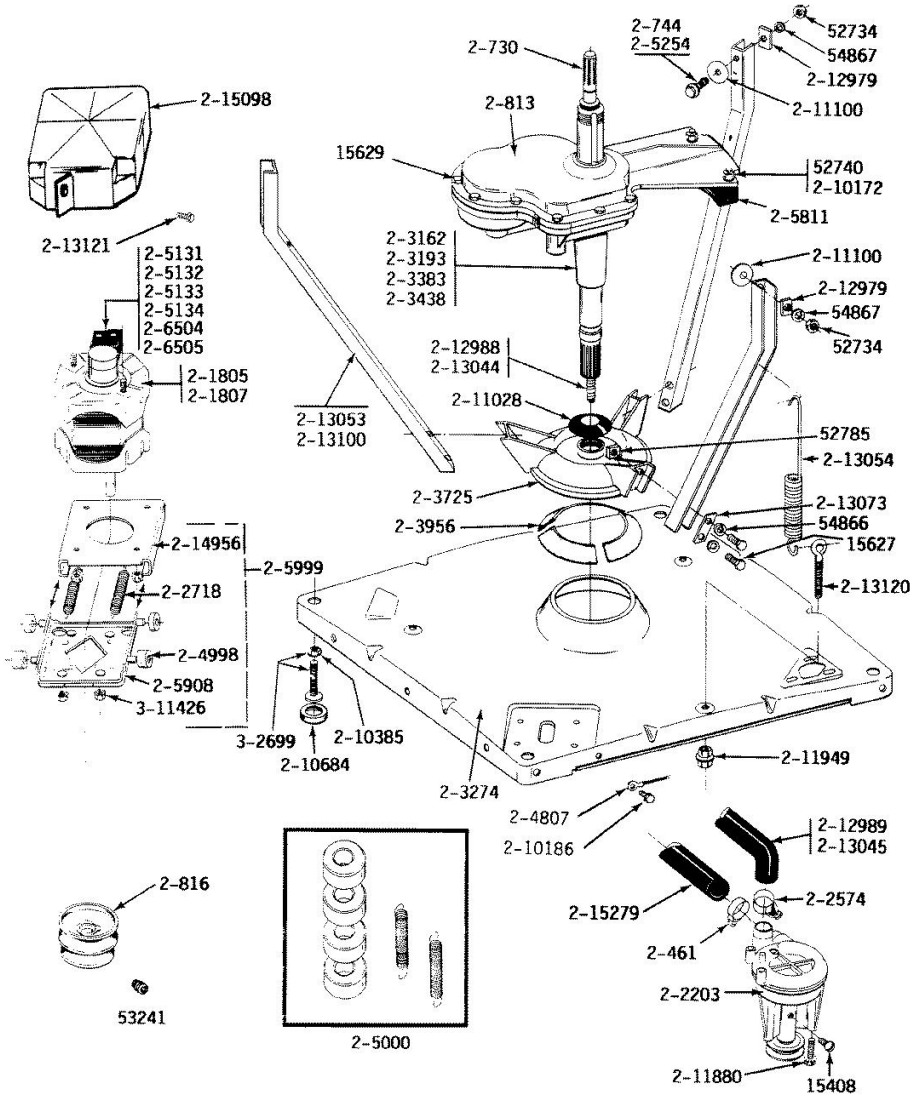

Lavadora Maytag LA612

ALL MODELS **BASE, PUMP, MOTOR & COMPONENTS**

Lavadora Maytag LA612

Guía	N.P.	Descripción
1	Y015408	SCREW, BEARING INSERT
2	Y015627	SCREW, HEX HD CAP 5/16 X 5/8
3	Y015629	BOLT, GRINDING CHAMBER-DRAI
4	Y052734	NUT
5	Y052740	NUT
6	Y052785	NUT,BRACE TO DAMPER
7	Y053241	SET SCREW, PULLEY
8	Y054866	LOCK WASHER
9	Y054867	WASHER, LOCK
10	285655	HOSE CLAMP - 1-5/8 INCH
11	200730	AGITATOR SHAFT
12	W10175939	BOLT & GASKET ASSY.(SHORT)
13	200813	GEAR CASE COVER ASSEMBLY
14	200816	PULLEY, MOTOR (W/SET SCREW)
15	12002353	MOTOR - TWO SPEED 120-60
16	202203	PUMP AS PAK
17	WP3367052	CLAMP, HOSE
18	202718	TENSION SPRINGS
19	203193	GEAR HOUSING W/STUDS & TUBE
20	203274	BASE WITH DAMPER PADS
21	203438	TRANS & CENTER ASSM. LG TUB
22	203725	DAMPER W/BOLT & CLIP
23	203956	DAMPER PAD KIT (W/POLY LUBE)
24	204807	GRND.WIRE,SUPP.PLTE TO TOP CVR
25	205000	GLIDE KIT (4 W/POLY LUBE)
27	205131	SWITCH, MOTOR START
28	205132	SWITCH, MOTOR START
29	205133	MOTOR EXTERNAL START SWITCH

Lavadora Maytag LA612

Guía	N.P.	Descripción
30	205134	MOTOR EXTERNAL START SWITCH
31	W10175938	BOLT & GASKET ASSEMBLY (LONG)
32	205811	COUNTERWEIGHT
33	205908	LOWER MOTOR MOUNT
34	205999	MOTOR MOUNT ASSM COMPLETE
35	206504	MOTOR EXTERNAL START SWITCH
36	206505	SWITCH, MOTOR START
37	210172	LOCK WASHER
38	WP489128	SCREW, GROUND WIRE TO BASE--NA
39	210385	NUT, LOCK
40	210684	FOOT, RUBBER
41	211028	DEFLECTOR,WATER (DRIVE TUBE)
42	211100	WASHER, CUSHION
43	211880	SCREW, HEX HD No.10 X 1/2 INC
44	211949	NUT, EYEBOLT
45	212979	WASHER, TUB BRACE
46	213044	CENTER SHAFT
47	213045	DRAIN HOSE-TUB TO PUMP
48	213053	BRACE, TUB
49	213054	CENTERING SPRING - 3 USED
50	213073	WASHER, DOUBLE
51	W11129403	EYE BOLT FOR CENTER SPRING