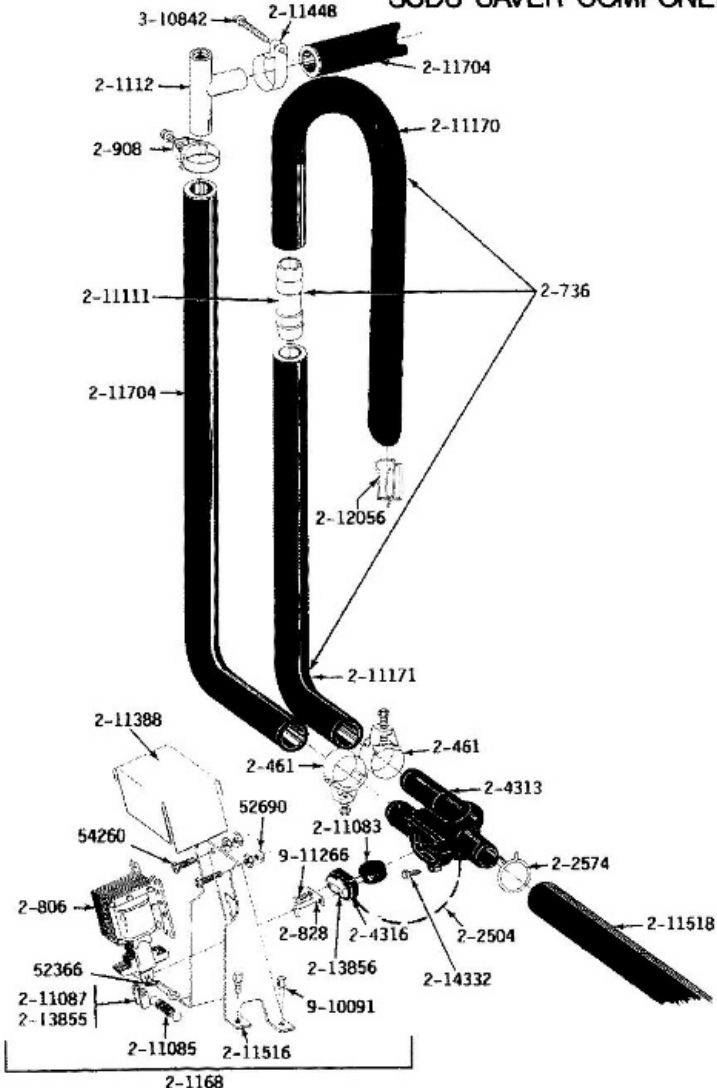

MODELS A212S-A312S-A512S-A612S

SUDS SAVER COMPONENTS