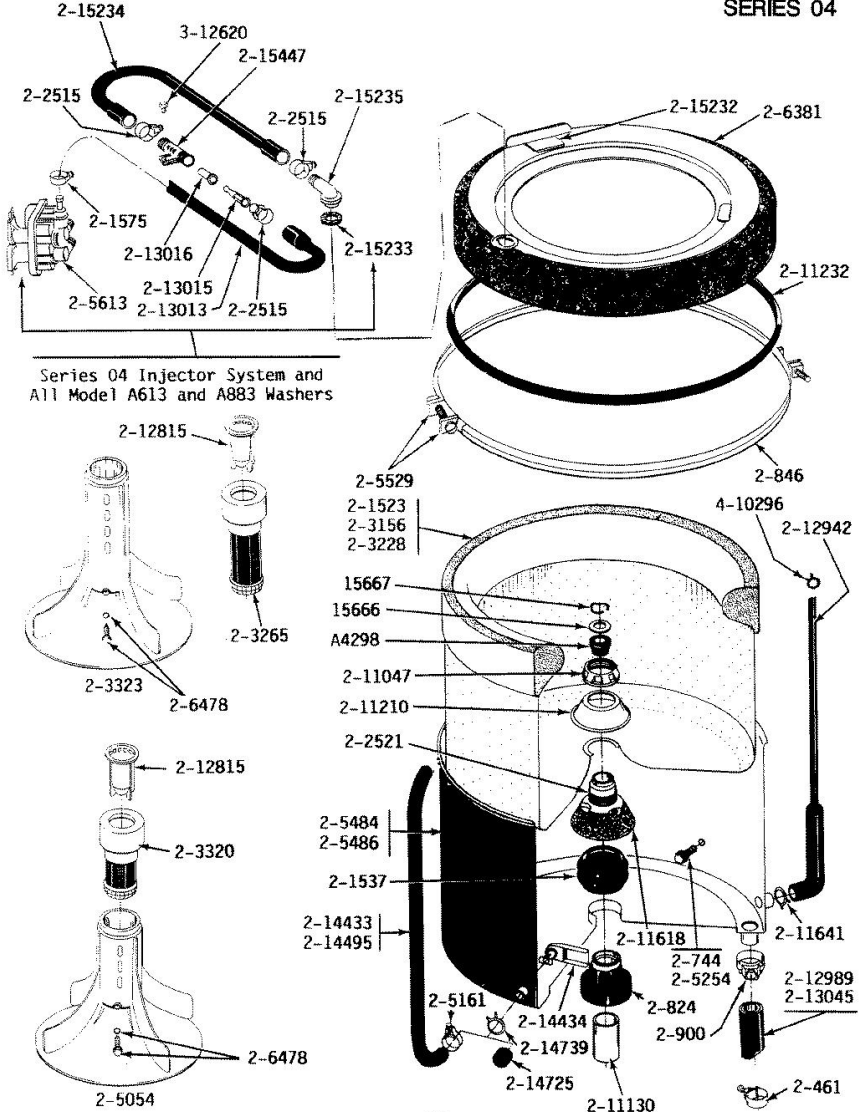

Guía	N.P.	Descripción
1	Y014827	WASHER-CENTER SHAFT
2	Y014839	COLLAR-DRIVE SHAFT
3	Y015629	BOLT, GRINDING CHAMBER-DRAI
4	15639	DOWEL PIN
5	Y015902	SPRING FOR AGITATOR
6	Y052740	NUT
7	Y056080	TRANS LUBE - AUTO, 34 OZ.
8	200730	AGITATOR SHAFT
9	200813	GEAR CASE COVER ASSEMBLY
10	201463	PITMAN WITH WRIST PIN
12	203193	GEAR HOUSING W/STUDS & TUBE
14	203438	TRANS & CENTER ASSM. LG TUB
15	204967	GEAR KIT-POWER FIN AGITATOR
16	205811	COUNTERWEIGHT
17	2078423	SEAL, LIP (CENTER SHAFT)
18	210054	PINION
19	210172	LOCK WASHER
20	210183	GROOV-PIN, 1/4 X 1-1/4
21	210286	SEAL
22	210315	PINION
23	22210632	GASKET
24	210670	SEGMENT
25	210690	SEAL, RUBBER
26	211089	LUG, STOP
27	WP22003555	WASHER, LOCK

Lavadora Maytag LA612

Guía	N.P.	Descripción
28	WP912618	SCREW,STOP LUG(CENTER SHAFT)
29	WP6-2114830	WASHER, SPLINED
30	211484	LUG WASHER
31	211486	SCREW, 3/8-16 X 1/2 INCH
32	211487	GROOV-PIN
34	213044	CENTER SHAFT

ALL MODELS

TUB AGITATOR, MOUNTING STEM & SEAL

SERIES 04

Lavadora Maytag LA612

Guía	N.P.	Descripción
1	A04298	SEAL, AGITATOR DRIVE SHAFT
2	Y015666	WASHER,RETAINING(CENTER SEAL)-
3	Y015667	RETAINING RING
4	Y054867	WASHER, LOCK
5	W10175939	BOLT & GASKET ASSY.(SHORT)
6	6-2040130	BEARING, TUB
7	200846	CLAMP - TUB COVER
8	WPW10548433	CLAMP, SPRAY ARM HOSE
10	6-2095720	SEAL AND SPRING
11	WP596669	HOSE CLAMP
12	WP596669	HOSE CLAMP - 1-1/16 INCH
14	6-2095720	MOUNTING STEM
15	203156	INNER TUB
16	203265	LINT FILTER-DISPENSER
18	203323	AGITATOR - TURQUOISE
19	6-2095720	MOUNTING STEM REPAIR KIT
20	204013	TUB BEARING REPAIR KIT
22	WP489503	CLAMP - 15/16``
23	W10175938	BOLT & GASKET ASSEMBLY (LONG)
24	205484	OUTER TUB
26	205529	NUT & BOLT KIT FOR TUB CLAM
27	205613	WATER VALVE
28	206381	TUB COVER
29	206478	SCREW & WASHER FOR AGITATOR
30	WP206680	INJECTOR HOSE KIT
31	WP6-2110472	NUT, CLAMPING (INNER TUB)
32	211100	WASHER, CUSHION
33	211130	LINER, TUB BEARING