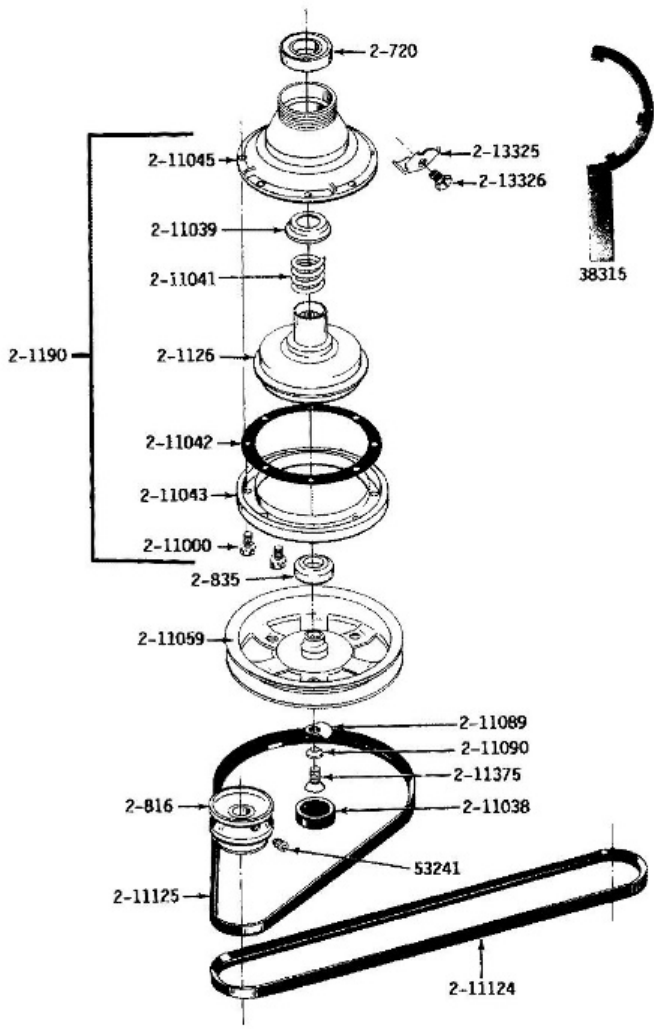

ALL MODELS **CLUTCH, BRAKE & BELTS**