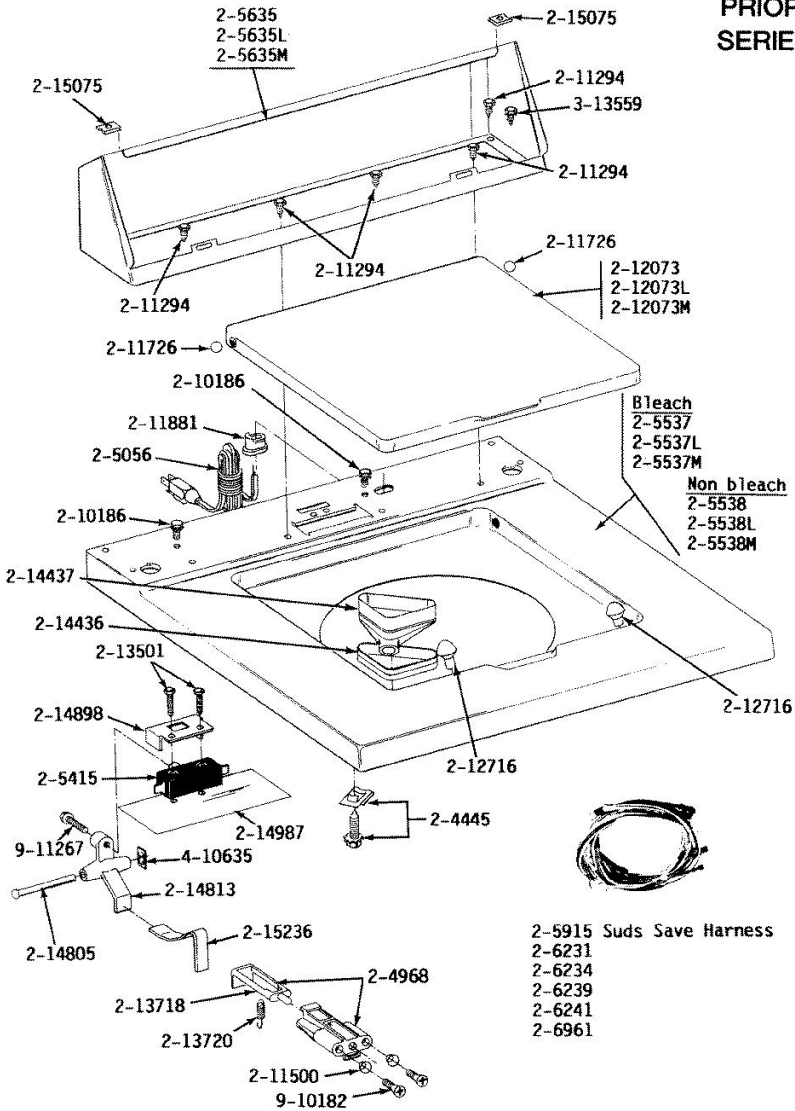

Lavadora Maytag LA612

ALL MODELS TOP COVER, CONSOLE & LID SWITCH

PRIOR TO
SERIES 11