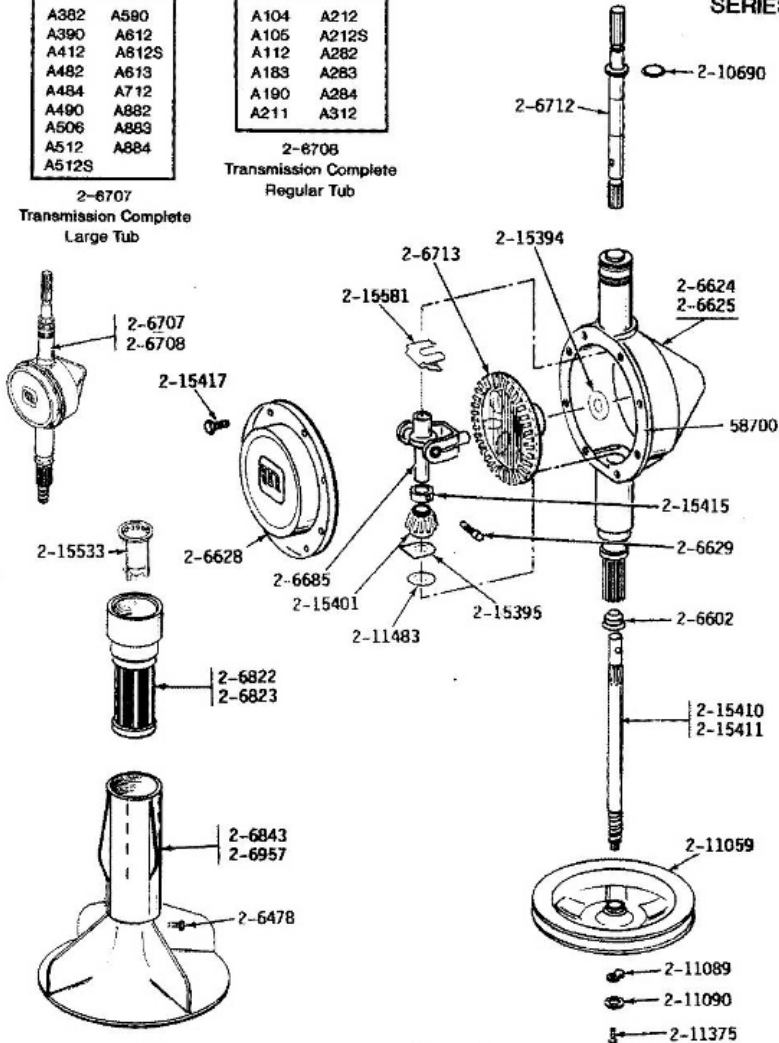

Lavadora Maytag LA612

MODEL A612-A612S CONTROL PANEL

A612

A612S

Lavadora Maytag LA612

Guía	N.P.	Descripción
1	205033	TIMER MOTOR 120-60
2	206216	WATER TEMPERATURE SWITCH
3	206217	SPEED CONTROL SWITCH
4	22206223	INFINITE WATER LEVEL SWITCH
5	206225	TIMER
8	206567	CONTROL PANEL
10	210932	SCREW, No.8 X 9/16 CTSK
11	211065	SPRING, TIMER KNOB
12	WPW10139210	SCREW, No.8 X 5/16 INCH
13	211605	RETAINER, TIMER KNOB
14	67006908	SCREW-TEMP. SWITCH TO PANEL
15	3400014	SCREW-TIMER TO CONTROL PANE
16	214809	BACK UP PLATE
17	214815	END CAP F/CONTROL PANEL-LH
18	214816	END CAP F/CONTROL PANEL-RH
19	214872	PALNUT, END CAP
20	214894	FASTENER, END CAP
21	214897	PAD, CONTROL PANEL
22	22001571	TIMER DIAL INDICATOR
23	215162	TIMER KNOB
24	215164	CAP FOR KNOB

A104	A212
A105	A212S
A112	A282
A183	A283
A190	A284
A211	A312

2-6708
Transmission Complete
Regular Tub

2-6707
Transmission Complete
Large Tub

Lavadora Maytag LA612

Guía	N.P.	Descripción
1	W10841140	SILASTIC,ADH.SEALANT
2	206478	SCREW & WASHER FOR AGITATOR
4	206624	HOUSING, TRANSMISSION
5	W10841093	HOUSING, TRANSMISSION
6	206628	COVER, TRANSMISSION
7	Y206629	PIN, COLLAR
9	6-2097750	TRANSMISSION, ORBITAL
10	W10841093	TRANSMISSION
11	6-2097820	ASSEMBLY, AGITATOR SHAFT
12	206713	GEAR, BEVEL
13	206822	DISPENSER, LINT FILTER
14	207427	LINT FILTER - DISPENSER
15	207538	AGITATOR W/LOCK SCREW/O-RIN
16	207228	AGITATOR W/LOCK SCREW/O`RIN
17	210690	SEAL, RUBBER
18	WP6-2301530	PULLEY, DRIVE
19	211089	LUG, STOP
20	22003555	WASHER, LOCK
21	912618	SCREW,STOP LUG(CENTER SHAFT)
22	WP6-2114830	WASHER, SPLINED
23	215394	WASHER, BEVEL GEAR
24	215395	PLATE, CLUTCH
25	W10221114	PINION
26	215410	CENTER SHAFT - LARGER