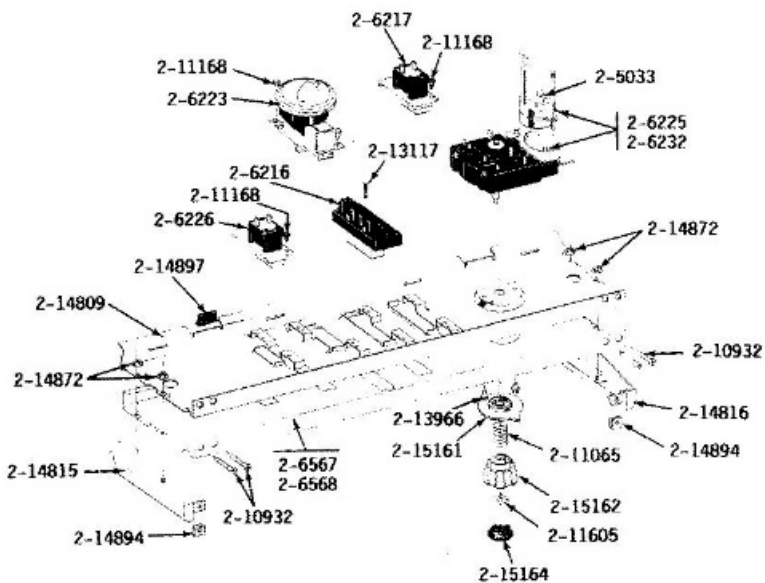

Lavadora Maytag LA612

MODEL A612-A612S CONTROL PANEL

A612

A612S

Lavadora Maytag LA612

Guía	N.P.	Descripción
1	205033	TIMER MOTOR 120-60
2	206216	WATER TEMPERATURE SWITCH
3	206217	SPEED CONTROL SWITCH
4	22206223	INFINITE WATER LEVEL SWITCH
5	206225	TIMER
8	206567	CONTROL PANEL
10	210932	SCREW, No.8 X 9/16 CTSK
11	211065	SPRING, TIMER KNOB
12	WPW10139210	SCREW, No.8 X 5/16 INCH
13	211605	RETAINER, TIMER KNOB
14	67006908	SCREW-TEMP. SWITCH TO PANEL
15	3400014	SCREW-TIMER TO CONTROL PANE
16	214809	BACK UP PLATE
17	214815	END CAP F/CONTROL PANEL-LH
18	214816	END CAP F/CONTROL PANEL-RH
19	214872	PALNUT, END CAP
20	214894	FASTENER, END CAP
21	214897	PAD, CONTROL PANEL
22	22001571	TIMER DIAL INDICATOR
23	215162	TIMER KNOB
24	215164	CAP FOR KNOB