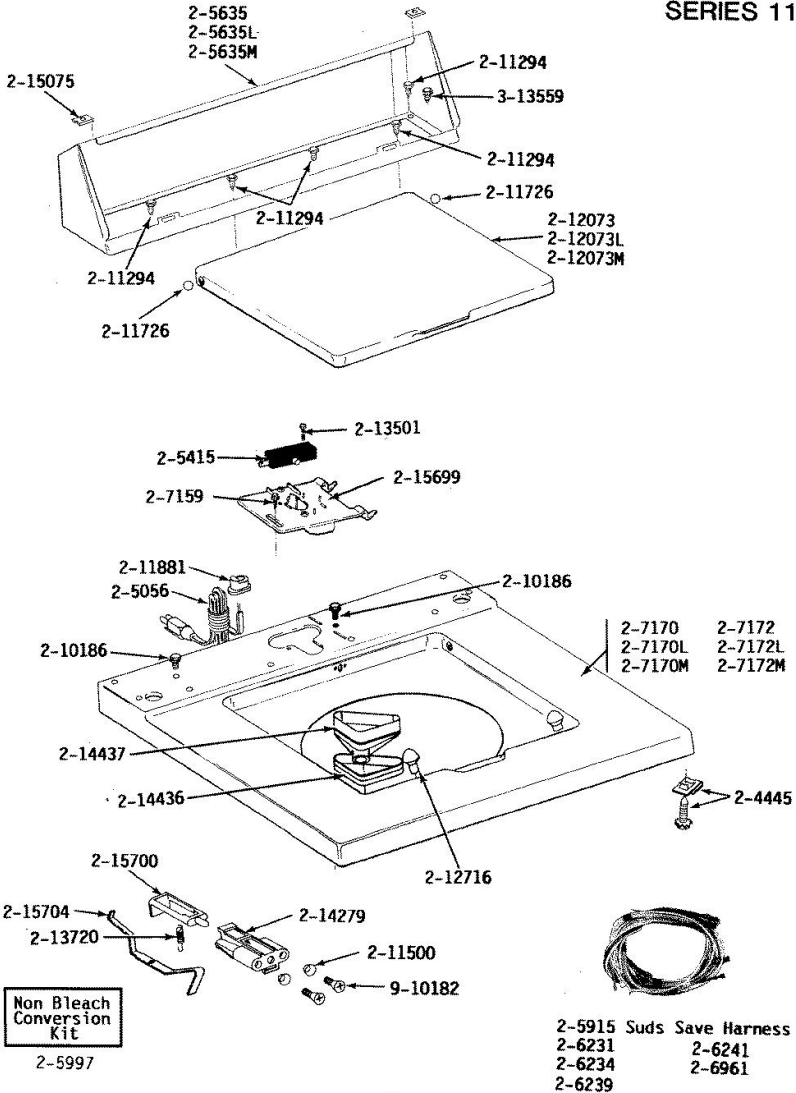

Lavadora Maytag LA612

ALL MODELS TOP COVER, CONSOLE & LID SWITCH

SERIES 11