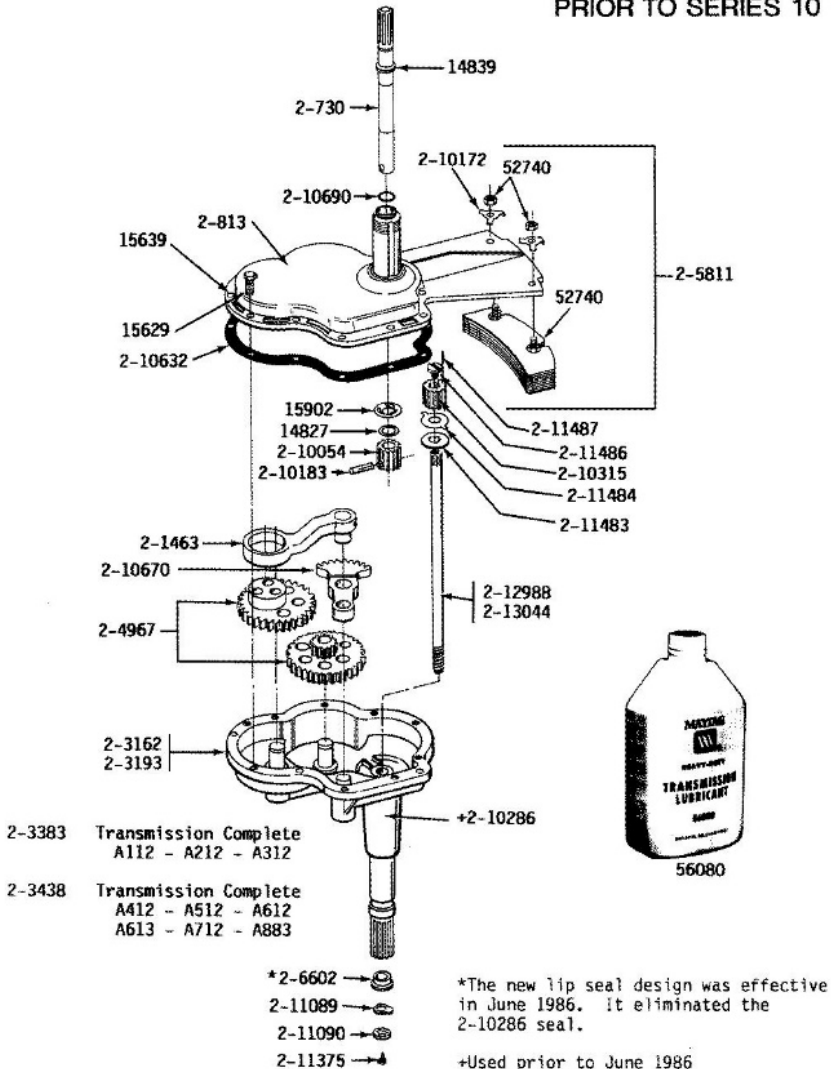

Distribuidor Autorizado

SurteRápido.com

Venta de Refacciones Electrodomesticas

Lavadora Maytag LA612

ALL MODELS

TRANSMISSION

PRIOR TO SERIES 10