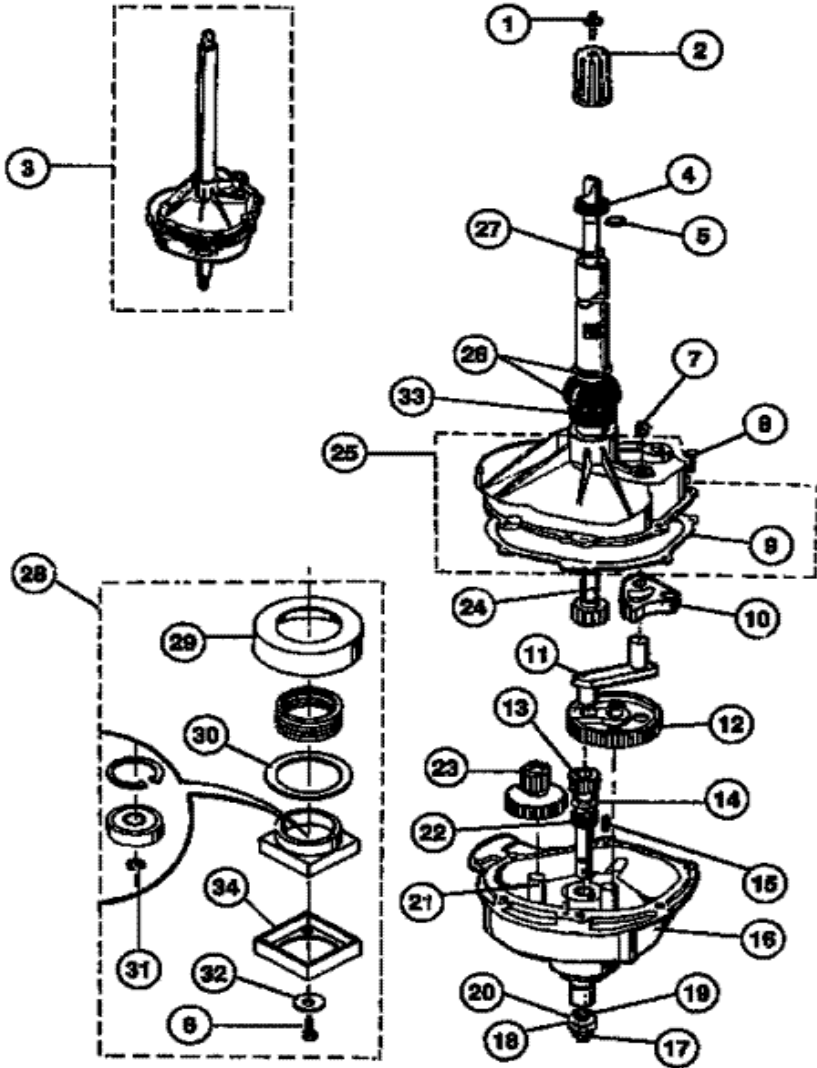

38	5303283079	HEX NUT (4) (S/P)
39	5303208860	SPRING – VERTICAL (2)
40	3204449	DESCONTINUADO
41	131081700	SHIELD – MOTOR
42	3204451	SLINGER – PUMP
43	131208500	PUMP
44	131430600	CLIP – PUMP
45	3204454	HOSE - PUMP TO COUPLER
46	3204455	CLIP - HOSE TO LEG (S/P)
47	3204456	CLAMP (S/P)
48	3204457	CLAMP (S/P)
49	5303931759	HOSE - PUMP TO TUB
50	3204456	CLAMP (S/P)
51	3204459	SCREW (S/P)
52	3005891	PLATE - LEG BOLT (S/P)
53	5300771996	PRESSURE TUBE (S/P)
40A	5303293588	SWITCH - MOTOR (NON-ILLUSTRATED)
1A	3204396	SEAL - CAP

Distribuidor Autorizado

SurteRápido.com

Venta de Refacciones
Electrodomesticas

LA640AXD1 TRANSMISION