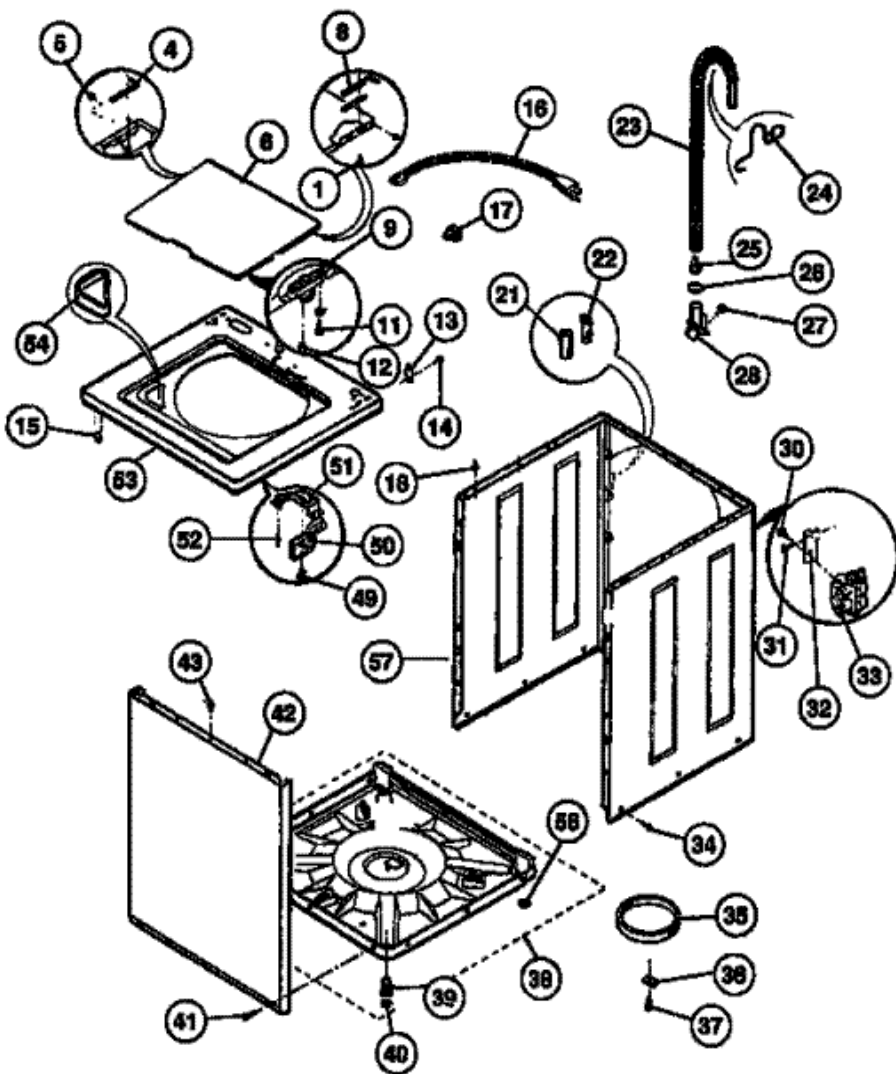

Distribuidor Autorizado

SurteRápido.com

Venta de Refacciones
Electrodomesticas

LA640AXD1 GABINETE

LA640AXD1 GABINETE

1	5303211089	SCREW (4) (S/P)
4	131374250	HINGE BAR LH
5	5303208743	GROMMET (S/P)
6	5303210307	LID – ALMOND (S/P)
8	131385950	HINGE BAR – RH
9	131390000	LID STRIKE
11	3204368	SCREW (S/P)
12	134075500	BUMPER
13	5303208751	HINGE
14	5308057419	SCREW (S/P)
15	3205821	CLIP (S/P)
16	134501000	SERVICE CORD (S/P)
17	5303209428	BUSHING (S/P)
18	3204373	LOCATING PIN (S/P)
21	131212302	CAPACITOR (S/P)
22	5303161252	BRACKET – CAPACITOR (S/P)
23	131210200	DRAIN HOSE
24	5303204987	RETAINER (S/P)
25	3204375	CHECK VALVE
26	5364154013	CLAMP (S/P)
27	5308006553	SCREW (S/P)
28	3204376	COUPLER
30	5303010202	SCREW (S/P)
31	5303015671	SCREW (S/P)
32	3204378	DESCONTINUADO
33	134190200	VALVE – WATER
34	5308001613	SCREW (S/P)
35	5308002385	SNUBBER RING
36	3204380	SHIPPING BLOCK (S/P)
37	3204381	SHIPPING SCREW (S/P)
38	5303311213	BASE (S/P)
39	5303309673	LEVELING LEG & PAD
40	131422100	PAD – LEG

41	3205406	SCREW (S/P)
42	131113103	PANEL FRONT – WHITE (S/P)
42	5303931752	PANEL FRONT – ALMOND (S/P)
43	3204373	LOCATING PIN (S/P)
49	8001689	SCREW (S/P)
50	134101800	LID LOCK
51	134101800	BRACKET
52	8002420	RIVET (S/P)
53	5303937106	PANEL TOP – ALMOND (S/P)
54	5303208778	BLEACH DISPENSER (S/P)
56	131422200	PAD – LEG (S/P)
57	3204388	BODY - ALMOND (S/P)