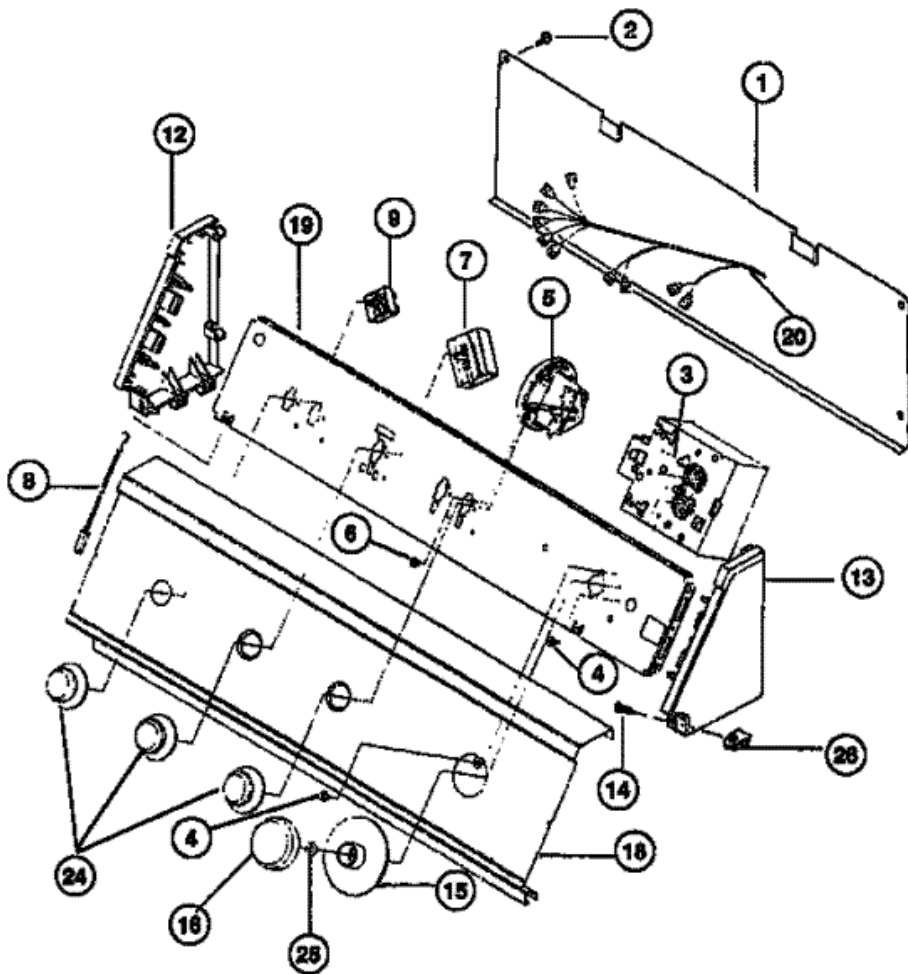

Distribuidor Autorizado

SurteRápido.com

Venta de Refacciones
Electrodomesticas

LA640AXD1 TABLERO