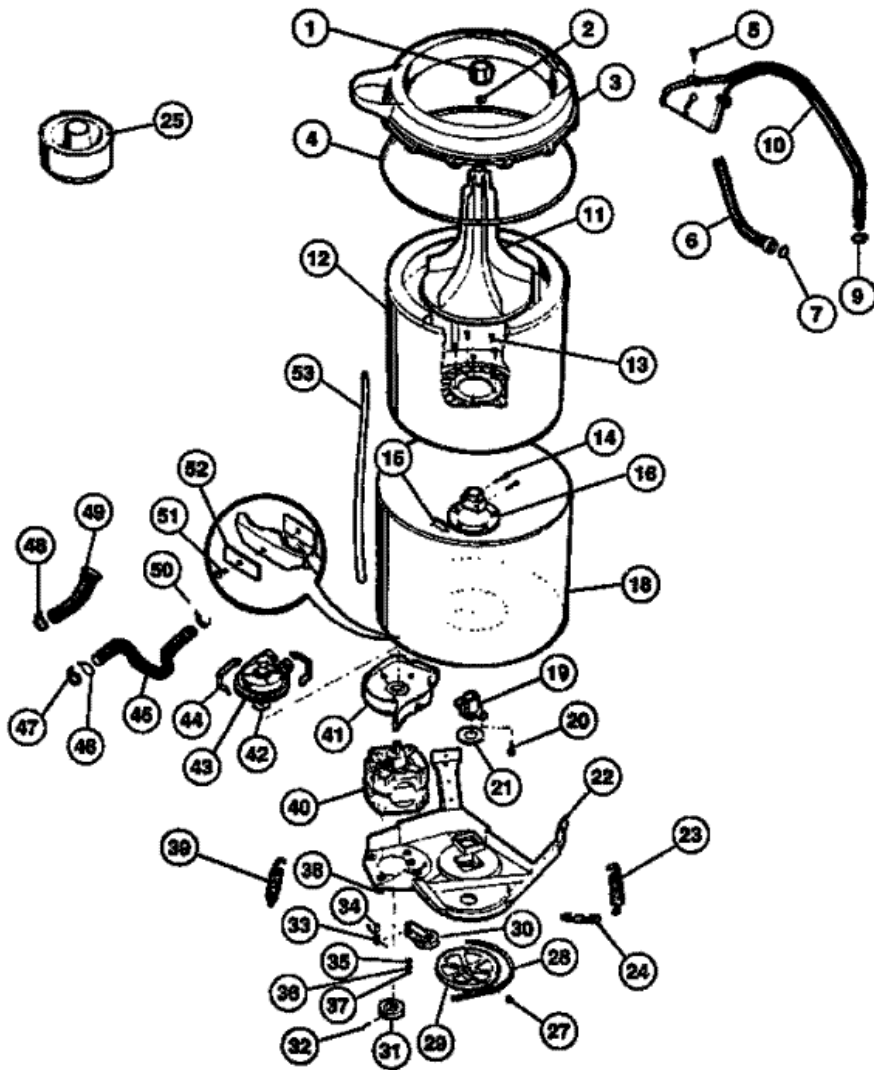

41	3205406	SCREW (S/P)
42	131113103	PANEL FRONT – WHITE (S/P)
42	5303931752	PANEL FRONT – ALMOND (S/P)
43	3204373	LOCATING PIN (S/P)
49	8001689	SCREW (S/P)
50	134101800	LID LOCK
51	134101800	BRACKET
52	8002420	RIVET (S/P)
53	5303937106	PANEL TOP – ALMOND (S/P)
54	5303208778	BLEACH DISPENSER (S/P)
56	131422200	PAD – LEG (S/P)
57	3204388	BODY - ALMOND (S/P)

Distribuidor Autorizado

SurteRápido.com

Venta de Refacciones
Electrodomesticas

LA640AXD1 TINA