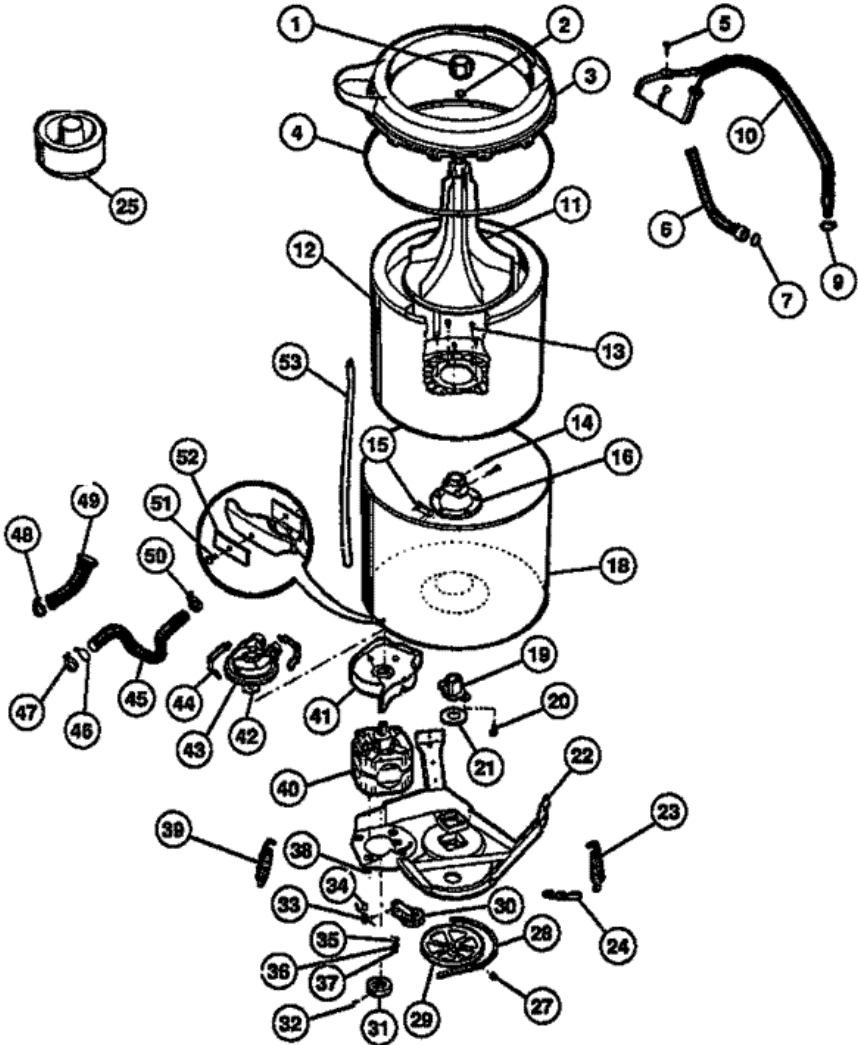

39	5303937004	LEVELING LEG & PAD
40	5303201463	PAD - LEG (S/P)
41	3205406	SCREW (S/P)
42	5303931752	PANEL FRONT - ALMOND DESCONTINUADO
43	3204373	LOCATING PIN (S/P)
44	5303206864	SCREW (S/P)
45	3204386	SHIELD - LID LOCK DESCONTINUADO
46	3204388	CABINET - ALMOND (S/P)
49	5303206864	SCREW (S/P)
50	134101800	LID LOCK
51	134101800	BRACKET
52	8002420	RIVET (S/P)
53	5303937106	PANEL TOP - ALMOND (S/P)
54	5303208778	BLEACH DISPENSER (S/P)
56	5303201463	PAD - LEG (S/P)

Distribuidor Autorizado

SurteRápido.com

Venta de Refacciones
Electrodomesticas

LA650MXD1 TINAS