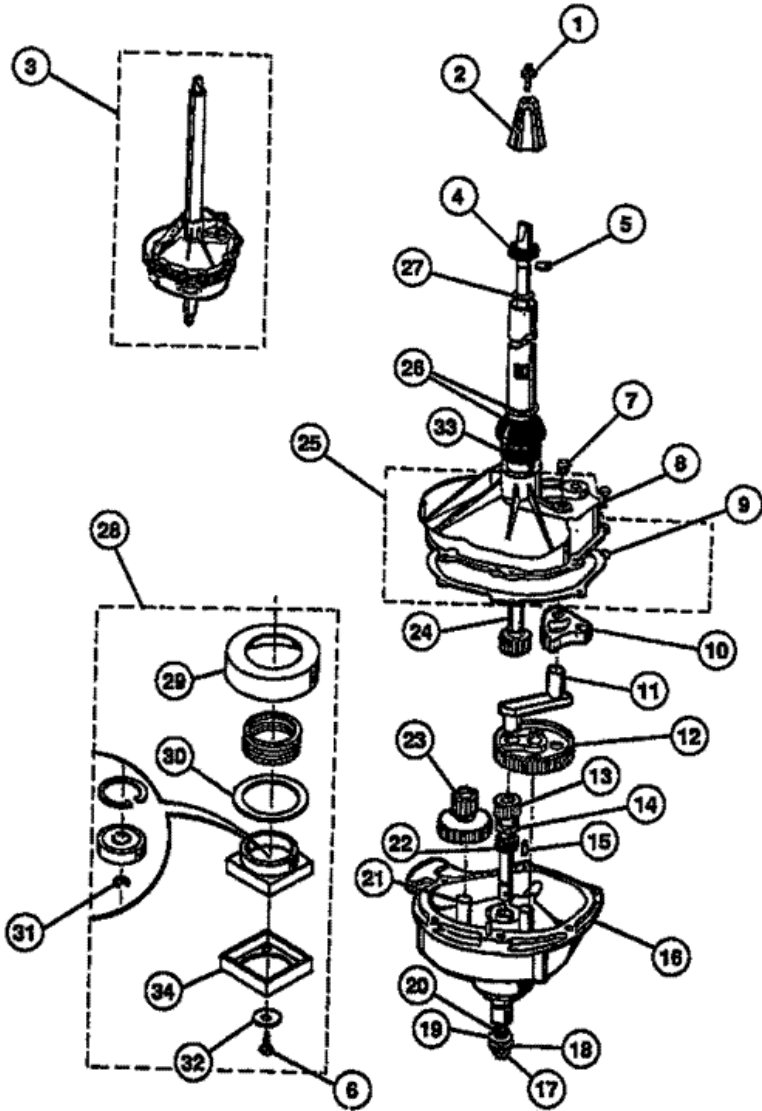

37	5303161306	SPRING WASHER
38	5304401788	HEX NUT (4) (S/P)
39	134885900	SPRING - VERTICAL (2)
40	5303284905	MOTOR DESCONTINUADO
41	131081700	SHIELD – MOTOR
42	3204451	SLINGER – PUMP
43	131208500	PUMP
44	131430600	CLIP – PUMP
45	3204454	HOSE – PUMP
46	131462500	CLIP - HOSE TO LEG (S/P)
47	3204456	CLAMP (S/P)
48	131306234	CLAMP (S/P)
49	5303931759	HOSE - PUMP TO TUB
50	3204456	CLAMP (S/P)
51	3204459	SCREW (S/P)
52	3005891	PLATE - LEG BOLT (S/P)
53	5300771996	PRESSURE TUBE (S/P)

Distribuidor Autorizado

SurteRápido.com

Venta de Refacciones
Electrodomesticas

LA650MXD1 TRANSMISION