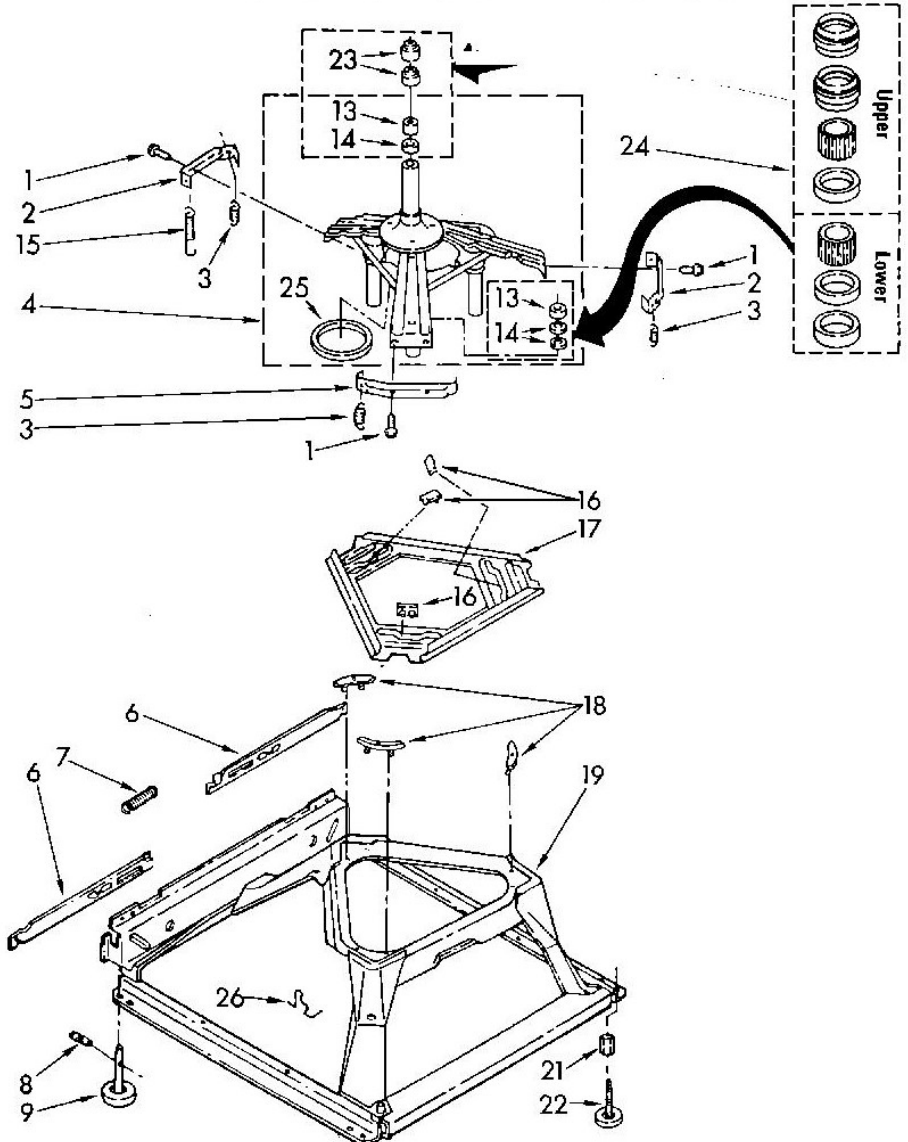

Distribuidor Autorizado

SurteRápido.com

Venta de Refacciones
Electrodomesticas

Lavadora Maytag LA9500XTN1

Guía	Número	Descripción
1	98610	Screw, Bracket Mounting (10-16 x 5/8) (6)
2	64067	Bracket, Spring Outer (2)
3	63907	SPRING, SUSPENSION (3)
4	389350	Support & Brake, Tub
5	64065	Bracket, Spring Outer (L.F.)
6	3348727	Link, Leveling Mechanism (2)
7	62597	Spring, Leveling Mechanism
8	62837	Pin, Knurled
9	62596	Foot, Rear (2)
13	3347047	Bearing, Centerpost (2)
14	357409	Seal, Centerpost (3)
15	388492	Spring, Counterweight
16	62568	Pad, Plate
17	389299	Plate, Suspension (Includes Illus. 16)
18	62602	Pad, Base
19	3352259	Base Assembly (Includes Illus. 6, 7, 8, 9, 18 & 26)
21	62739	Nut, Lock (3/8-16) (2)
22	389102	Foot, Front (2)
23	356934	Seal, Centerpost (2)
24	285203	Centerpost Bearing Kit (Includes Illus. 13, 14 & 23)
25	63134	Ring, Sound Deadening
26	63806	Retainer, Suspension Spring

RETAINER CLIPS

WIRING HARNESS

Distribuidor Autorizado

SurteRápido.com

Venta de Refacciones
Electrodomesticas

Lavadora Maytag LA9500XTN1

Guía	Número	Descripción
1	3352501	Clip, Harness
2	62749	Clip, Harness
3	98997	Clip, Harness
5	90016	Clip, Harness
6	63523	Protector, Harness
7	3352502	Wiring Harness & Pressure Switch Hose
9	352089	Block, Disconnect (Black) (Timer)
10	352088	Terminal, Female
11	62889	Receptacle, Terminal (3-Way) (Lid Switch)
12	94614	Terminal (Female)
13	353424	Plug, Terminal (3-Way) (Power Cord)
14	94613	Terminal, (Male)
15	62505	Block, Disconnect (Motor)
16	386757	Hose, Pressure Switch
17	352090	Block, Disconnect (White) (Timer)
18	3348075	Block, Disconnect (Motor) (Timer)