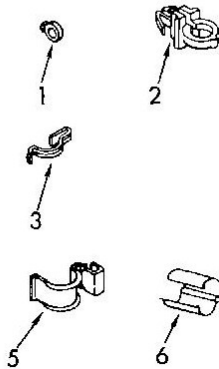

Distribuidor Autorizado

SurteRápido.com

Venta de Refacciones
Electrodomesticas

Lavadora Maytag LA9500XTN1

Guía	Número	Descripción
1	98610	Screw, Bracket Mounting (10-16 x 5/8) (6)
2	64067	Bracket, Spring Outer (2)
3	63907	SPRING, SUSPENSION (3)
4	389350	Support & Brake, Tub
5	64065	Bracket, Spring Outer (L.F.)
6	3348727	Link, Leveling Mechanism (2)
7	62597	Spring, Leveling Mechanism
8	62837	Pin, Knurled
9	62596	Foot, Rear (2)
13	3347047	Bearing, Centerpost (2)
14	357409	Seal, Centerpost (3)
15	388492	Spring, Counterweight
16	62568	Pad, Plate
17	389299	Plate, Suspension (Includes Illus. 16)
18	62602	Pad, Base
19	3352259	Base Assembly (Includes Illus. 6, 7, 8, 9, 18 & 26)
21	62739	Nut, Lock (3/8-16) (2)
22	389102	Foot, Front (2)
23	356934	Seal, Centerpost (2)
24	285203	Centerpost Bearing Kit (Includes Illus. 13, 14 & 23)
25	63134	Ring, Sound Deadening
26	63806	Retainer, Suspension Spring

Distribuidor Autorizado

SurteRápido.com

Venta de Refacciones
Electrodomesticas

Lavadora Maytag LA9500XTN1

WIRING HARNESS PARTS

For Models: LA9500XTW1, LA9500XTN1, LA9500XTG1, LA9500XTF1, LA9500XTM1
(White) (Almond) (Golden Wheat) (Toast) (Platinum)

RETAINER CLIPS

WIRING HARNESS

Distribuidor Autorizado

SurteRápido.com

Venta de Refacciones
Electrodomesticas

Lavadora Maytag LA9500XTN1

Guía	Número	Descripción
1	3352501	Clip, Harness
2	62749	Clip, Harness
3	98997	Clip, Harness
5	90016	Clip, Harness
6	63523	Protector, Harness
7	3352502	Wiring Harness & Pressure Switch Hose
9	352089	Block, Disconnect (Black) (Timer)
10	352088	Terminal, Female
11	62889	Receptacle, Terminal (3-Way) (Lid Switch)
12	94614	Terminal (Female)
13	353424	Plug, Terminal (3-Way) (Power Cord)
14	94613	Terminal, (Male)
15	62505	Block, Disconnect (Motor)
16	386757	Hose, Pressure Switch
17	352090	Block, Disconnect (White) (Timer)
18	3348075	Block, Disconnect (Motor) (Timer)