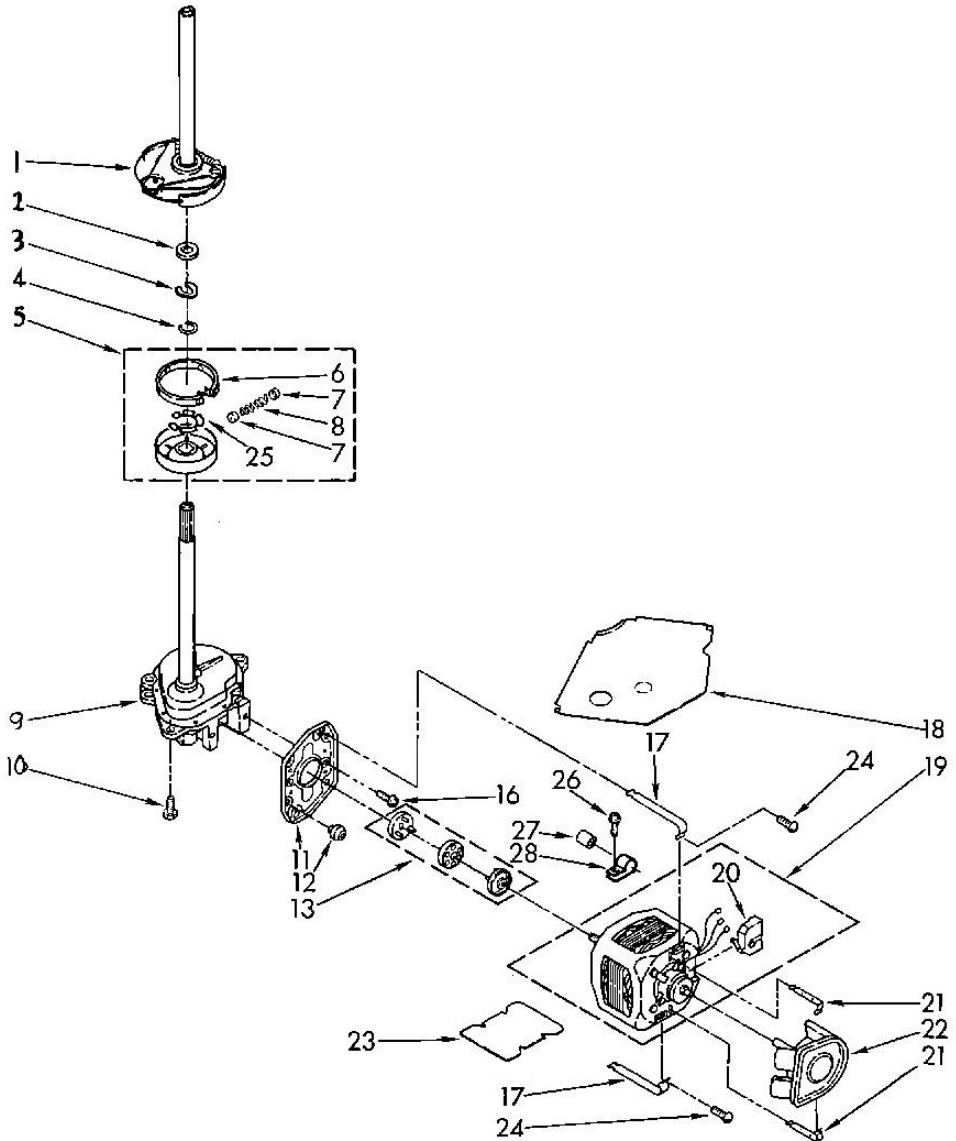

Distribuidor Autorizado

SurteRápido.com

Venta de Refacciones
Electrodomesticas

Lavadora Maytag LA9500XTN1

Guía	Número	Descripción
1	388952	Brake & Drive Tube (Complete)
2	63292	Washer, Spin Tube Thrust
3	62697	Ring, Spin Tube Support
4	63283	Ring, Retainer
5	3350115	Clutch (Complete)
6	388190	Band & Lining, Clutch (Includes Illus. 7 & 8)
7	62646	Cap, Clutch Spring (2)
8	3354731	Spring, Clutch
9	389246	Gearcase (Complete)
10	62735	Screw, Gearcase To Base (3) (5/16-24 x 3/4)
11	62611	Plate, Motor Mount To Gearcase
12	62691	Grommet, Motor (4)
13	62693	Coupling, Motor And Isolation
16	98062	Screw, 5/16-24 x 5/8 (2)
17	3349637	Retainer, Motor (2)
18	3349282	Shield, Tub To Motor
19	3352287	Motor, Main Drive
20	62850	Switch, Main Drive Motor
21	62700	Retainer, Pump (2)
22	3352492	Pump (Complete)
23	3351341	Shield, Motor
24	357640	Screw, 10-16 x 5/8 (2)
25	3355454	Clip, Anti-Rattle
26	9420601	Screw, 10-16x5/16
27	3348058	Capacitor
28	357030	Clamp, Capacitor