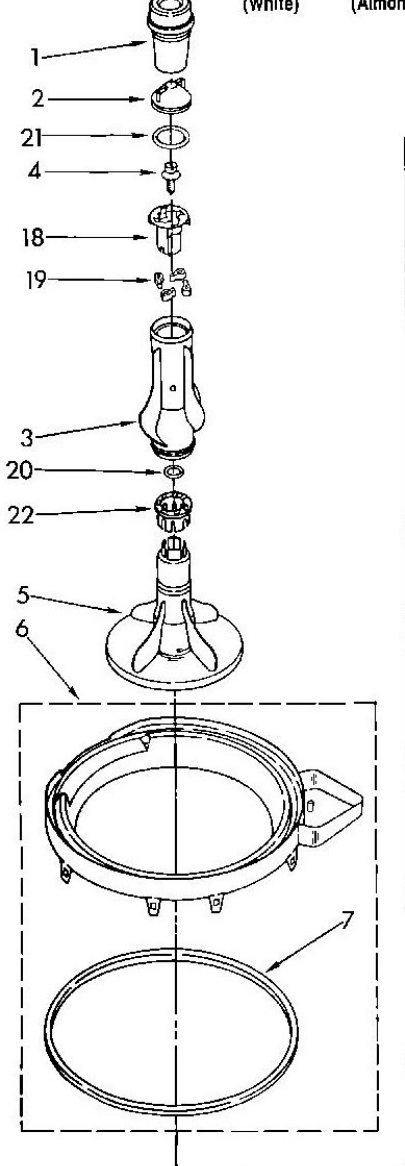

Distribuidor Autorizado

SurteRápido.com

Venta de Refacciones
Electrodomesticas

Lavadora Maytag LA9500XTN1

AGITATOR, BASKET AND TUB PARTS

For Models: LA9500XTW1, LA9500XTN1, LA9500XTG1, LA9500XTF1, LA9500XTM1
(White) (Almond) (Golden Wheat) (Toast) (Platinum)

Distribuidor Autorizado

SurteRápido.com

Venta de Refacciones
Electrodomesticas

Lavadora Maytag LA9500XTN1

Guía	Número	Descripción
1	63580	Dispenser, Fabric Softener
2	3347290	Cap, Barrier
3	3348752	Clothes Mover
4	358237	Screw and Washer
5	3347288	Agitator
6	63851	Tub Ring
7	63852	Gasket, Tub Ring
8	21366	Nut, Spanner
9	3350649	Basket
10	62941	Filter, Plate (Includes Illus. 12)
11	388893	Tub
12	62942	Lock, Filter
13	389140	Block, Drive
14	383727	GASKET, CENTERPOST
15	386757	Hose, Pressure Switch
16	356436	Clamp, Hose
17	63323	Hose, Bleach
18	3351001	Cam Driven
19	387091	Dog, Agitator Clutch
20	357574	Seal, Agitator
21	3348855	Seal-Inner Cap
22	3350389	Spacer, Thrust
23	3354845	Clip, Agitator
24	3355921	Washer, Agitator