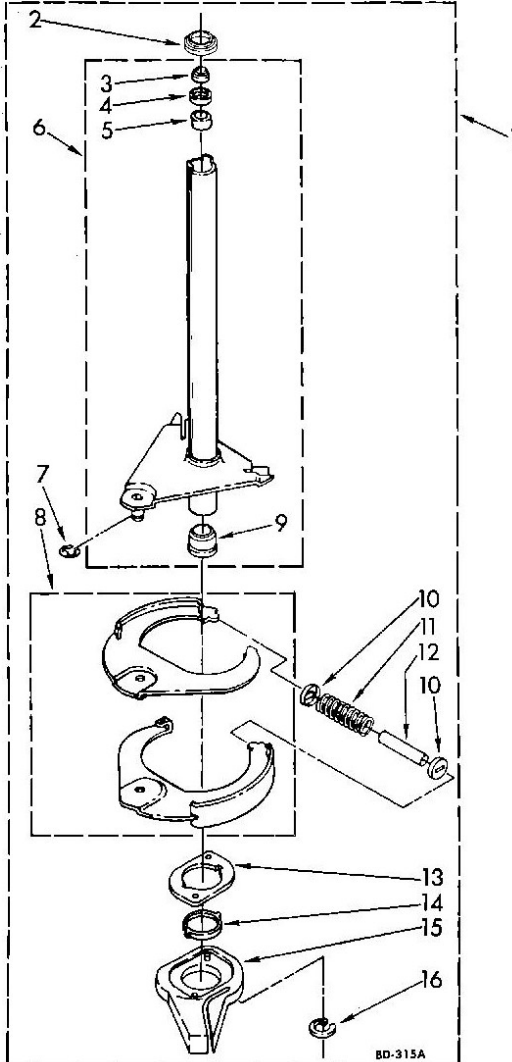

RETAINER CLIPS

WIRING HARNESS

Distribuidor Autorizado

SurteRápido.com

Venta de Refacciones
Electrodomesticas

Lavadora Maytag LA9500XTN1

Guía	Número	Descripción
1	3352501	Clip, Harness
2	62749	Clip, Harness
3	98997	Clip, Harness
5	90016	Clip, Harness
6	63523	Protector, Harness
7	3352502	Wiring Harness & Pressure Switch Hose
9	352089	Block, Disconnect (Black) (Timer)
10	352088	Terminal, Female
11	62889	Receptacle, Terminal (3-Way) (Lid Switch)
12	94614	Terminal (Female)
13	353424	Plug, Terminal (3-Way) (Power Cord)
14	94613	Terminal, (Male)
15	62505	Block, Disconnect (Motor)
16	386757	Hose, Pressure Switch
17	352090	Block, Disconnect (White) (Timer)
18	3348075	Block, Disconnect (Motor) (Timer)

Distribuidor Autorizado

SurteRápido.com

Venta de Refacciones
Electrodomesticas

Lavadora Maytag LA9500XTN1

Guía	Número	Descripción
1	388952	Brake And Drive Tube (Complete)
2	62658	Ring, Thrust
3	91939	Seal. Oil
4	356427	Seal, Drive Tube
5	356937	Spacer, Drive Tube
6	64027	TUBE, BASKET DRIVE (INCLUDES ILLUS. 3, 4, 5 & 9)
7	64035	Ring, Retaining
8	64232	Shoe, Brake
9	62703	``T`` Bearing, Spin Tube
10	62648	Cap, Brake Spring (2)
11	387806	Spring, Brake
12	62909	Sleeve, Brake Spring
13	63023	Cam, Brake Release
15	64194	Driver, Brake Cam
16	285208	LUBRICANT
16	90368	Ring, Retaining