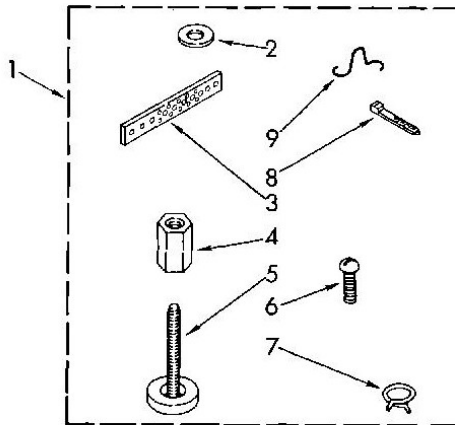

Distribuidor Autorizado

SurteRápido.com

Venta de Refacciones
Electrodomesticas

Lavadora Maytag LA9500XTN1

MISCELLANEOUS PARTS

Guía	Número	Descripción
1	387980	Miscellaneous Parts Bag
2	16123	Washer, Inlet Hose (1-1/16 x 5/8) (4)
3	22965	Strap, Ground
4	62739	Nut, Lock (2) (3/8-16)
5	389102	Foot, Front (2)
6	132848	Screw, Ground (10-24 x 1)
7	356138	Clamp, Hose
8	3347868	Cable Tie
9	3350222	Retainer, Drain Hose