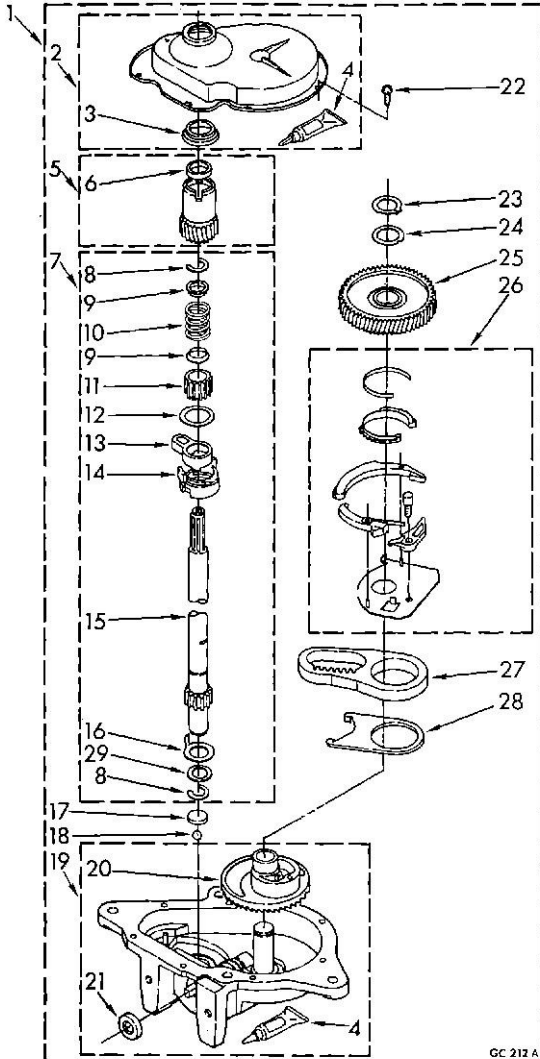

Lavadora Maytag LA9500XTN1

GEARCASE PARTS

For Models: LA9500XTW1, LA9500XTN1, LA9500XTG1, LA9500XTF1, LA9500XTM1
(White) (Almond) (Golden Wheat) (Toast) (Platinum)

Distribuidor Autorizado

SurteRápido.com

Venta de Refacciones
Electrodomesticas

Lavadora Maytag LA9500XTN1

Guía	Número	Descripción
1	389246	Gearcase (Complete)
2	62685	Cover, Gearcase
3	3347188	Seal, Gearcase Cover
4	285195	SEALER, GASKET (.20 FL. OZ.) (6 ML)
5	63320	Pinion, Spin (Includes Item 25)
6	356427	Seal, Spin Pinion
7	389387	Shaft, Agitator (Complete)
8	90369	Ring, Retaining (2)
9	62677	Retainer, Spring (2)
10	62676	Spring, Agitator
11	63273	Gear, Agitator
12	62619	Washer, Agitator Gear
13	62580	Follower, Cam
14	62581	Cam, Agitator
15	389231	Shaft, Agitator
16	62618	Washer, Cam Thrust
17	16018	Bearing, Thrust
18	85529	Ball, Bearing
19	389229	Bottom and Pinion, Gearcase
20	62528	Gear, Main Drive
21	285352	Seal, Thrust Plug
22	90864	Screw, Gearcase Cover Mounting (8)
23	95082	Ring, Retaining
24	285292	Washer Kit, Thrust
25	62570	Gear, Spin
26	388253	Neutral Assembly
27	62534	Rack, Connecting
28	62621	Actuator, Shift
29	388815	Washer, Intermediate