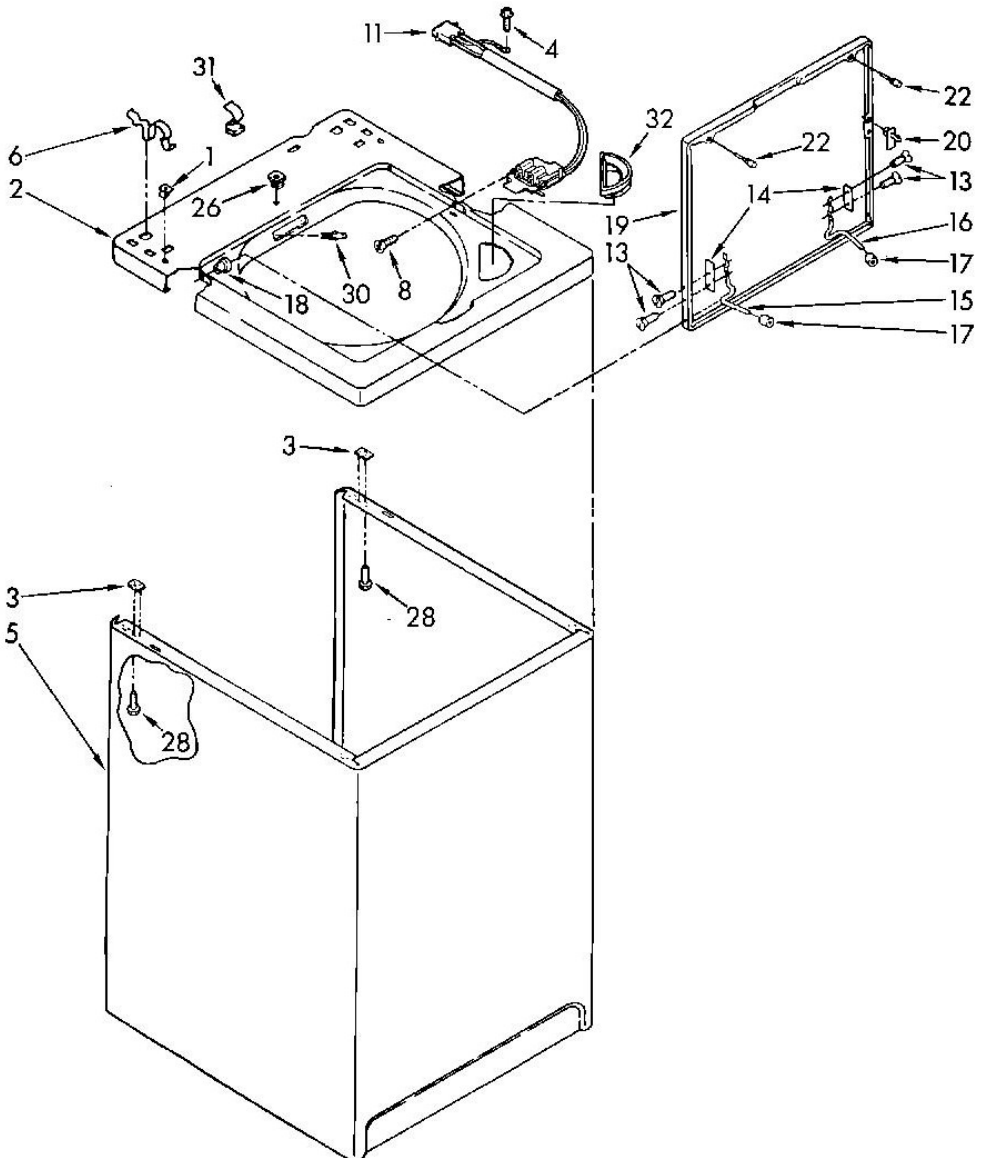

Distribuidor Autorizado

SurteRápido.com

Venta de Refacciones
Electrodomesticas

Lavadora Maytag LA9500XTN1

TOP AND CABINET PARTS

For Models: LA9500XTW1, LA9500XTN1, LA9500XTG1, LA9500XTF1, LA9500XTM1
(White) (Almond) (Golden Wheat) (Toast) (Platinum)