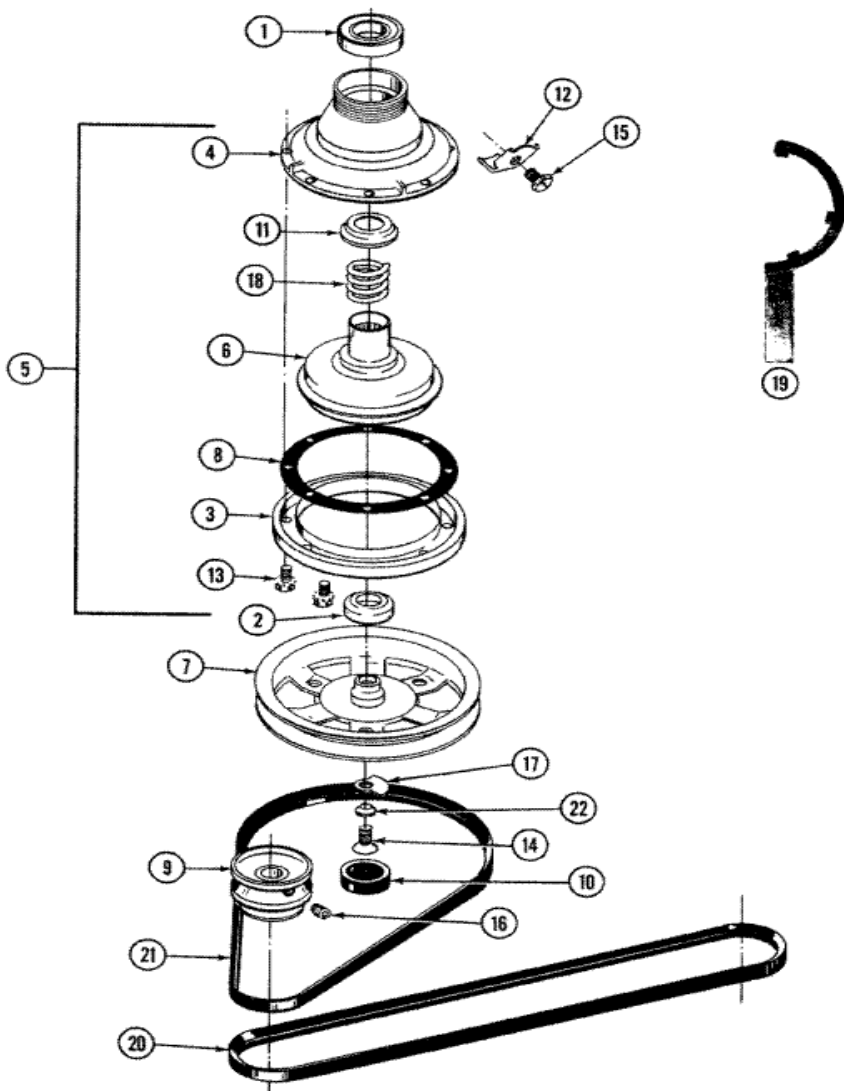

Distribuidor Autorizado

SurteRápido.com

Venta de Refacciones
Electrodomesticas

LA9600 CLUTCH

LA9600 CLUTCH

1	22003441	BALL BEARING, RADIAL
2	2-835	BEARING, BRAKE ROTOR
3	2-1190	DRUM, BRAKE
4	2-1190	HOUSING, BRAKE
5	2-1190	BRAKE ASSEMBLY
6	2-1190	ROTOR, BRAKE (W/FACING)
7	22002429	PULLEY, DRIVE
8	2-1190	GASKET, BRAKE DRUM
9	2-816	PULLEY, MOTOR (W/SET SCREW)
10	2-11038	DESCONTINUADO
11	2-1190	RETAINER, BRAKE SPRING
12	213325	CLIP, RETAINER
13	211000	SCREW, HEX HEAD (BRAKE DRUM) (S/P)
14	2-11375	SCREW, STOP LUG(CENTER SHAFT)
15	213326	SCREW, RETAINING CLIP (S/P)
16	Y053241	SET SCREW, PULLEY (S/P)
17	211089	LUG, STOP
18	2-1190	SPRING, BRAKE
19	38315	DESCONTINUADO
20	2-11124	V BELT, PUMP
21	2-11125	V BELT, DRIVE PULLEY
22	22003555	WASHER, LOCK

LA9600 TABLERO

LA9600 TABLERO

1	22001866	AIR DOME AND TUBE (S/P)
2	214809	BACK UP PLATE (S/P)
3	215821	DESCONTINUADO
4	410296	CLAMP, WATER LEVEL SWTCH TUBE (S/P)
5	207387	DESCONTINUADO
6	214897	PAD, CONTROL PANEL (S/P)
7	207215	END CAP LH (S/P)
8	207216	END CAP RH (S/P)
9	214894	FASTENER, END CAP (S/P)
10	207360	INFINITE LEVEL PRESS SWITCH
11	214872	PALNUT, END CAP (S/P)
12	211605	RETAINER, TIMER KNOB
13	210932	SCREW, No.8 X 9/16 CTSK (S/P)
14	211168	SCREW, No.8 X 5/16 INCH (S/P)
15	213117	SCREW-TEMP. SWITCH TO PANEL (S/P)
16	213966	SCREW-TIMER TO CONTROL PANE (S/P)
17	207370	SPEED CONTROL SWITCH - 2 BUTTO
18	2-11065	SPRING, TIMER KNOB
19	207373	TIMER
20	215827	TIMER DIAL SKIRT
21	215828	KNOB, TIMER (BLK)
22	22205033	TIMER MOTOR 120-60
23	207367	TEMP CONTROL SWITCH - 4 BUTTON
24	207381	DESCONTINUADO