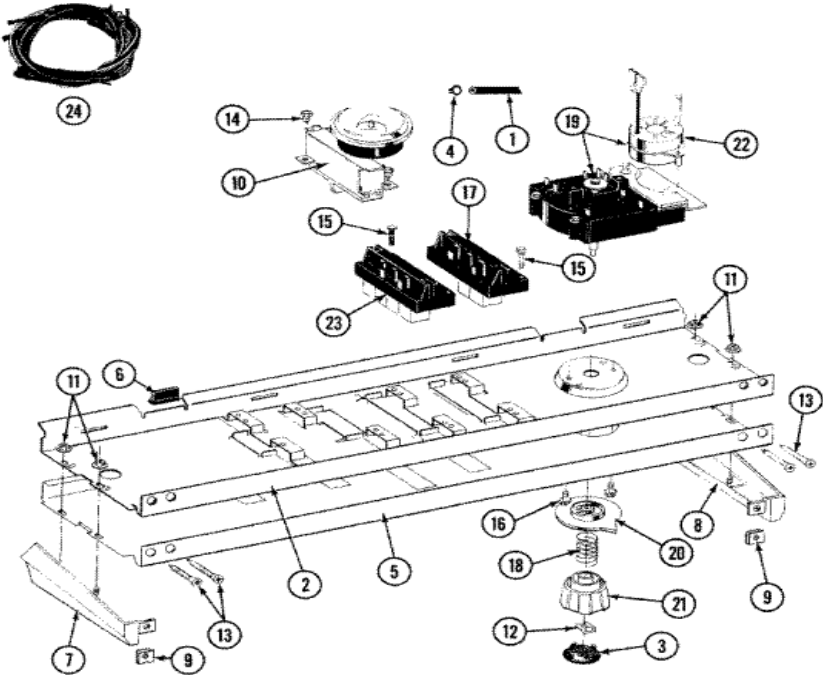

Distribuidor Autorizado

SurteRápido.com

Venta de Refacciones
Electrodomesticas

LA9600 CLUTCH

LA9600 CLUTCH

1	22003441	BALL BEARING, RADIAL
2	2-835	BEARING, BRAKE ROTOR
3	2-1190	DRUM, BRAKE
4	2-1190	HOUSING, BRAKE
5	2-1190	BRAKE ASSEMBLY
6	2-1190	ROTOR, BRAKE (W/FACING)
7	22002429	PULLEY, DRIVE
8	2-1190	GASKET, BRAKE DRUM
9	2-816	PULLEY, MOTOR (W/SET SCREW)
10	2-11038	DESCONTINUADO
11	2-1190	RETAINER, BRAKE SPRING
12	213325	CLIP, RETAINER
13	211000	SCREW, HEX HEAD (BRAKE DRUM) (S/P)
14	2-11375	SCREW, STOP LUG(CENTER SHAFT)
15	213326	SCREW, RETAINING CLIP (S/P)
16	Y053241	SET SCREW, PULLEY (S/P)
17	211089	LUG, STOP
18	2-1190	SPRING, BRAKE
19	38315	DESCONTINUADO
20	2-11124	V BELT, PUMP
21	2-11125	V BELT, DRIVE PULLEY
22	22003555	WASHER, LOCK

LA9600 TABLERO

LA9600 TABLERO

1	22001866	AIR DOME AND TUBE (S/P)
2	214809	BACK UP PLATE (S/P)
3	215821	DESCONTINUADO
4	410296	CLAMP, WATER LEVEL SWTCH TUBE (S/P)
5	207387	DESCONTINUADO
6	214897	PAD, CONTROL PANEL (S/P)
7	207215	END CAP LH (S/P)
8	207216	END CAP RH (S/P)
9	214894	FASTENER, END CAP (S/P)
10	207360	INFINITE LEVEL PRESS SWITCH
11	214872	PALNUT, END CAP (S/P)
12	211605	RETAINER, TIMER KNOB
13	210932	SCREW, No.8 X 9/16 CTSK (S/P)
14	211168	SCREW, No.8 X 5/16 INCH (S/P)
15	213117	SCREW-TEMP. SWITCH TO PANEL (S/P)
16	213966	SCREW-TIMER TO CONTROL PANE (S/P)
17	207370	SPEED CONTROL SWITCH - 2 BUTTO
18	2-11065	SPRING, TIMER KNOB
19	207373	TIMER
20	215827	TIMER DIAL SKIRT
21	215828	KNOB, TIMER (BLK)
22	22205033	TIMER MOTOR 120-60
23	207367	TEMP CONTROL SWITCH - 4 BUTTON
24	207381	DESCONTINUADO