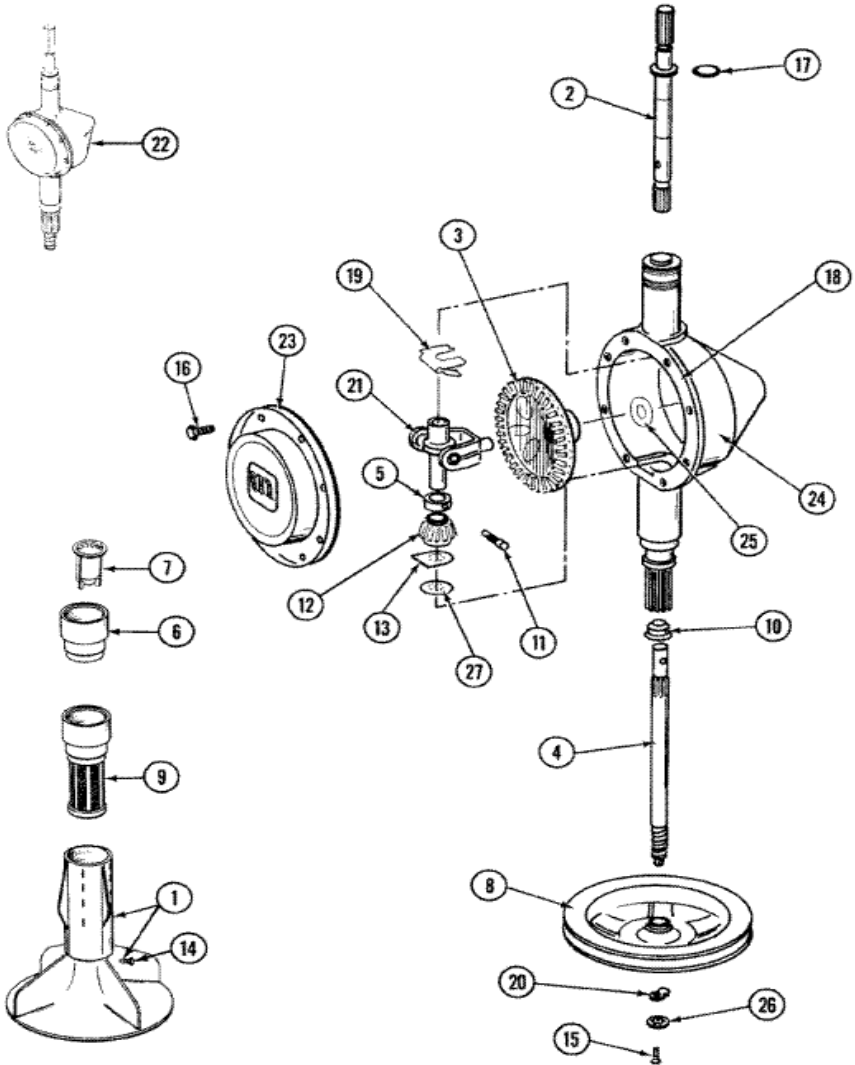

LA9600 TABLERO

LA9600 TABLERO

1	22001866	AIR DOME AND TUBE (S/P)
2	214809	BACK UP PLATE (S/P)
3	215821	DESCONTINUADO
4	410296	CLAMP, WATER LEVEL SWTCH TUBE (S/P)
5	207387	DESCONTINUADO
6	214897	PAD, CONTROL PANEL (S/P)
7	207215	END CAP LH (S/P)
8	207216	END CAP RH (S/P)
9	214894	FASTENER, END CAP (S/P)
10	207360	INFINITE LEVEL PRESS SWITCH
11	214872	PALNUT, END CAP (S/P)
12	211605	RETAINER, TIMER KNOB
13	210932	SCREW, No.8 X 9/16 CTSK (S/P)
14	211168	SCREW, No.8 X 5/16 INCH (S/P)
15	213117	SCREW-TEMP. SWITCH TO PANEL (S/P)
16	213966	SCREW-TIMER TO CONTROL PANE (S/P)
17	207370	SPEED CONTROL SWITCH - 2 BUTTO
18	2-11065	SPRING, TIMER KNOB
19	207373	TIMER
20	215827	TIMER DIAL SKIRT
21	215828	KNOB, TIMER (BLK)
22	22205033	TIMER MOTOR 120-60
23	207367	TEMP CONTROL SWITCH - 4 BUTTON
24	207381	DESCONTINUADO

Distribuidor Autorizado

SurteRápido.com

Venta de Refacciones
Electrodomesticas

LA9600 TRANSMISION

LA9600 TRANSMISION

1	207228	AGITATOR W/LOCK SCREW
2	22002132	SHAFT, AGITATOR (W/SPRING)
3	206713	GEAR, BEVEL
4	12001450	CENTER SHAFT – LARGER (S/P)
5	215415	DESCONTINUADO
6	215721	DISPENSING CAP (S/P)
7	215733	DISPENSING CUP (S/P)
8	22002429	PULLEY, DRIVE
9	207657	LINT FILTER DEEP (S/P)
10	207843	SEAL, LIP (CENTER SHAFT)
11	206629	PIN, COLLAR
12	215401	PINION
13	215395	PLATE, CLUTCH
14	206478	SCREW & WASHER FOR AGITATOR
15	2-11375	SCREW, STOP LUG(CENTER SHAFT)
16	215417	SCREW, TRANSMISSION COVER (S/P)
17	210690	SEAL, RUBBER
18	Y058700	SILASTIC, ADH.SEALANT (S/P)
19	215581	SPRING, AGITATOR SHAFT
20	211089	LUG, STOP
21	206685	BLOCK, TORQUE AND YOKE ASSEMBL
22	22002126	TRANSMISSION, ORBITAL
23	206628	COVER, TRANSMISSION (S/P)
24	22002126	HOUSING, TRANSMISSION
25	215394	WASHER, BEVEL GEAR (S/P)
26	22003555	WASHER, LOCK
27	211483	WASHER, SPLINED