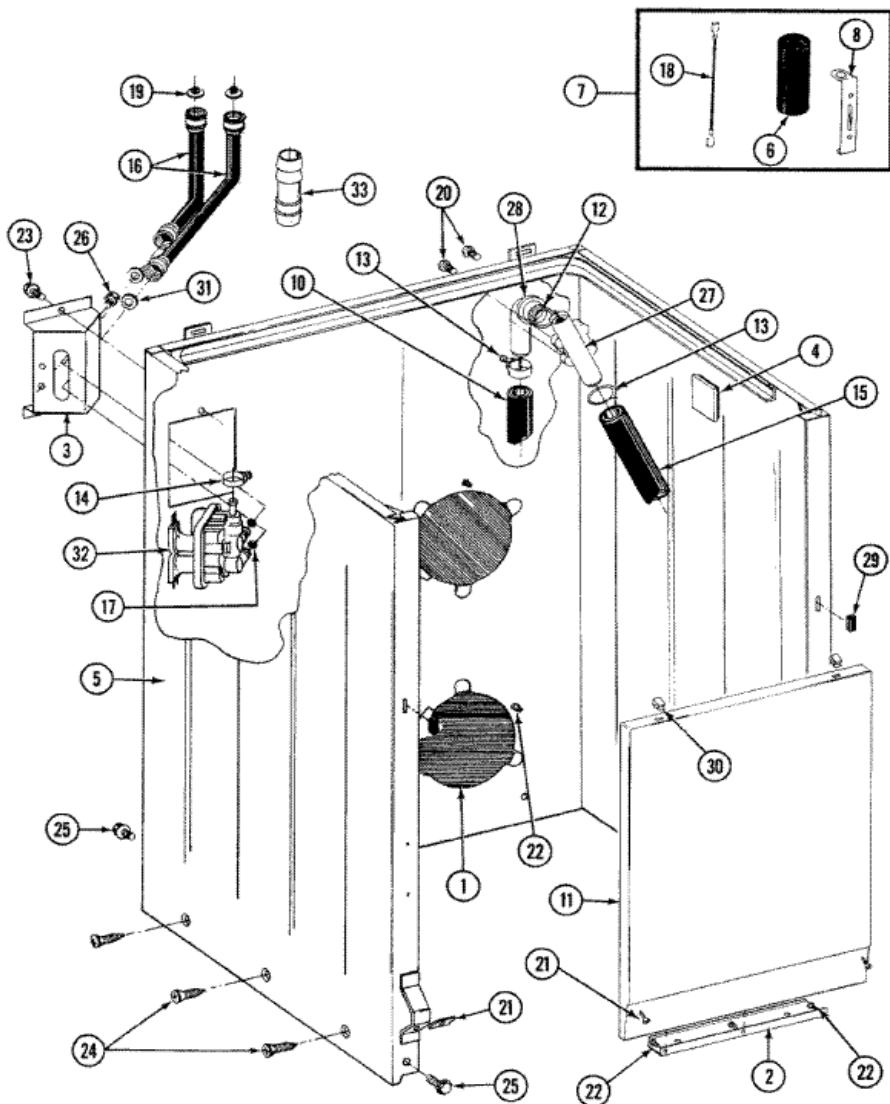

28	2-2203	PUMP AS PAK
29	2-5000	GLIDE KIT (4 W/POLY LUBE)
30	2-5000	GLIDE & SPRING KIT
31	210684	FOOT, RUBBER
32	22003235	SCREW, BEARING INSERT (S/P)
33	210186	DESCONTINUADO
34	211880	SCREW, HEX HD No.10 X 1/2 INC (S/P)
35	213121	SCREW (S/P)
36	Y053241	SET SCREW, PULLEY (S/P)
37	2-5000	TENSION SPRINGS
38	22002126	TRANSMISSION, ORBITAL
39	214956	MOUNT, MOTOR/UPPER (S/P)
40	Y054867	WASHER, LOCK (S/P)
41	211100	WASHER, CUSHION (S/P)
42	212979	WASHER, TUB BRACE (S/P)
43	486009	WASHER, LOCK (BRACE) (S/P)
44	22001586	DEFLECTOR, WATER (DRIVE TUBE) (S/P)

Distribuidor Autorizado

SurteRápido.com

Venta de Refacciones
Electrodomesticas

LA9600 GABINETE