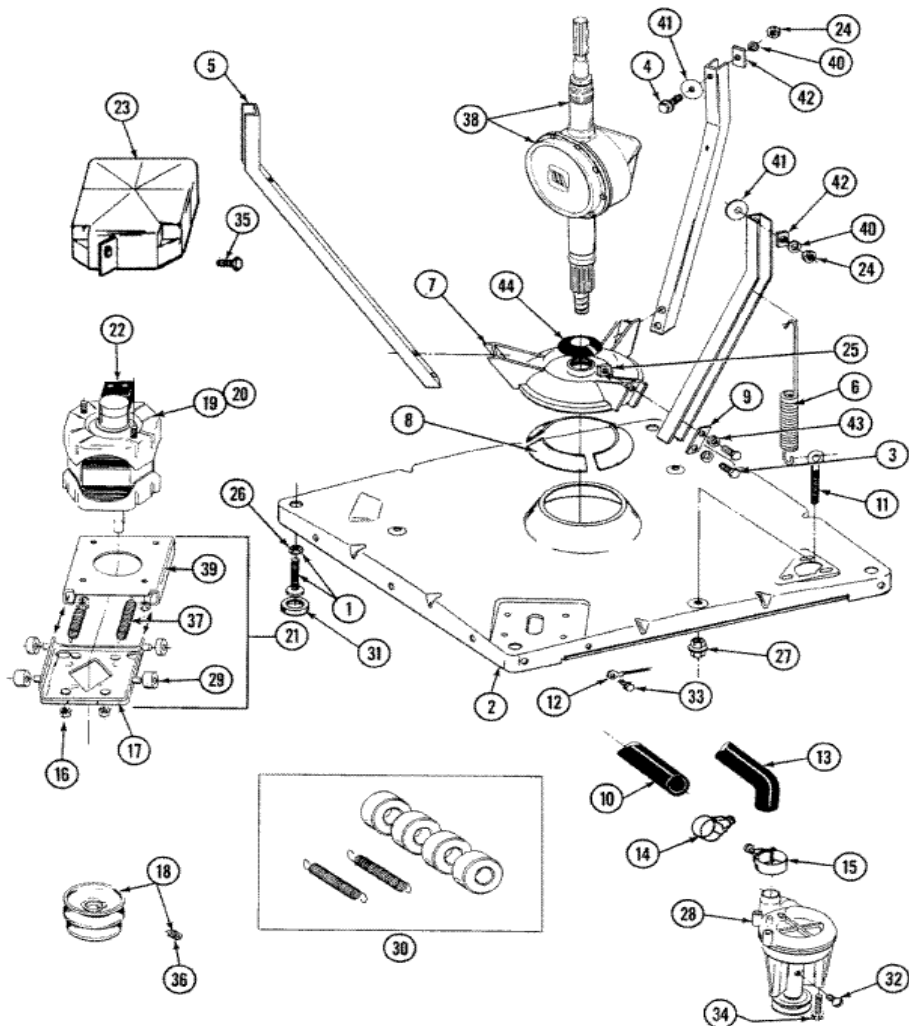

Distribuidor Autorizado

SurteRápido.com

Venta de Refacciones
Electrodomesticas

LA9600 BASE