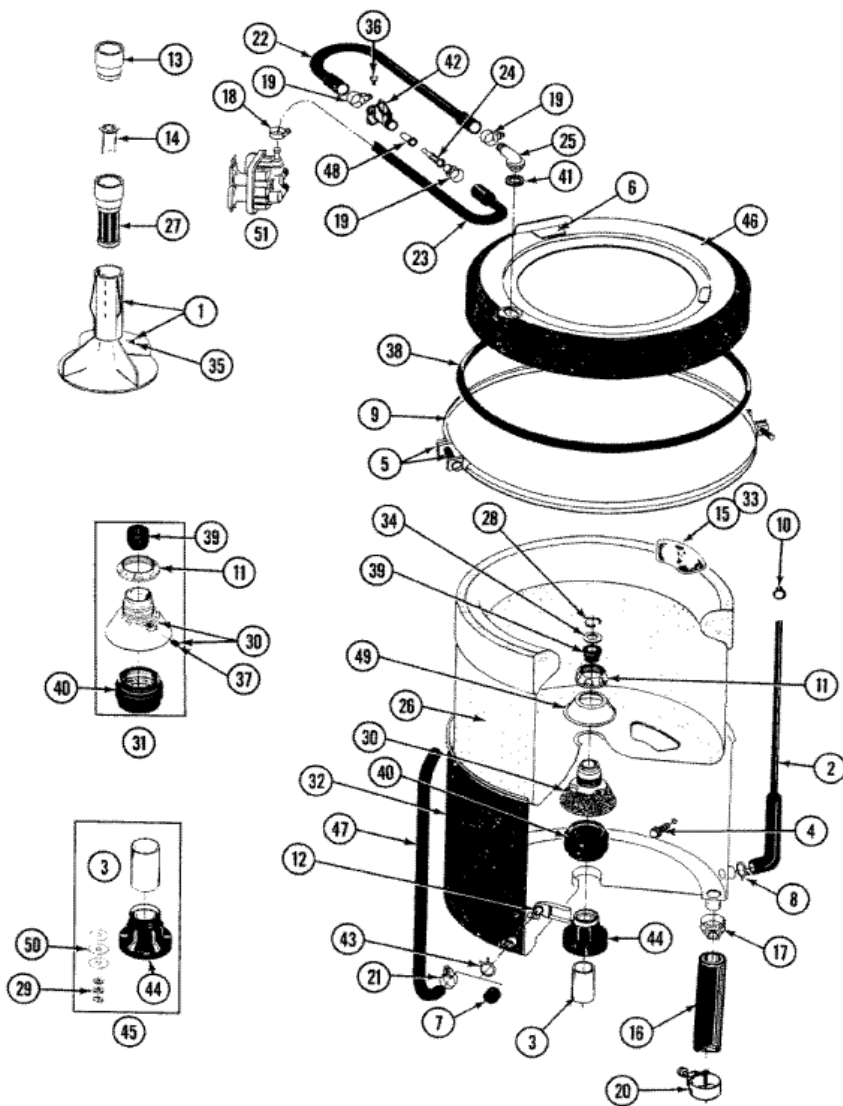

Distribuidor Autorizado

SurteRápido.com

Venta de Refacciones
Electrodomesticas

LA9600 TINA