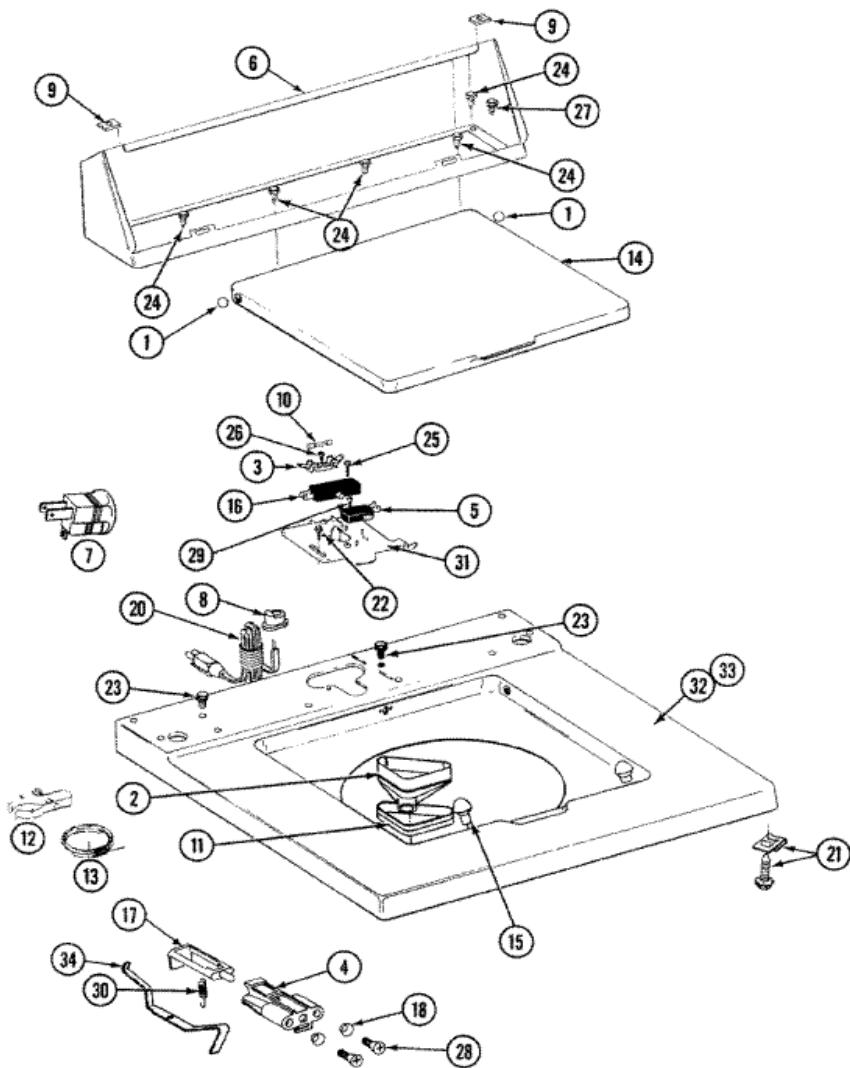

Distribuidor Autorizado

SurteRápido.com

Venta de Refacciones
Electrodomesticas

LA9600 CUBIERTA