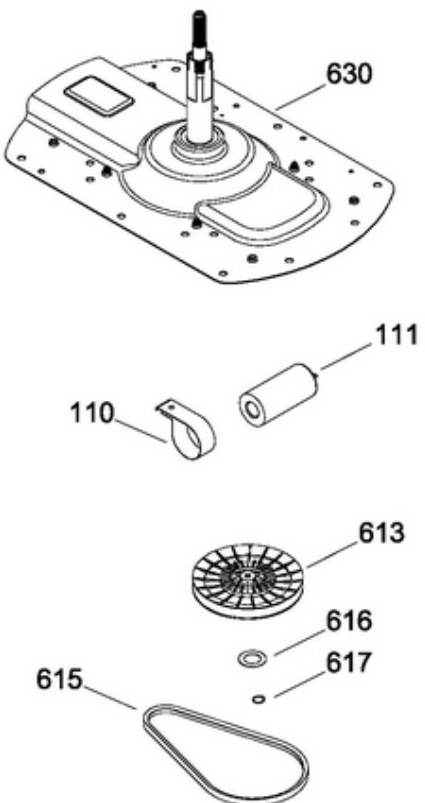

LAE13040PB0

LAVADORA LAE13040PB0

Guía	Refacción	Descripción
3	WW01A00085	BUJE BISAGRA
5	WW01F00113	CABLE TOMACORRIENTE
6	WR01F03137	PROTECTOR TAPA AMAZONA
7	WW01F00321	ENS. VALVULA DE AGUA
8	WW01L00359	ENTRADA DE AGUA
9	WW01A00002	ABRAZADERA
10	189D3761G009	COPETE HEAT TRANSFER
14	WW01F00239	PRESOSTATO ELEC.
14	WW01F00337	PRESOSTATO ELEC.
18	WW01F00153	ARNES GABINETE
20	WW01L00178	ENS. PERILLA ROTATORIA SPLASH
23	WW01L00174	ENS. PERILLA CONTROL SPLASH B.
25	WW01L01036	MANGUERA LLENADO NEGRA CON MET
33	WW01F00346	ACTUADOR
42	WW01A00046	SOPORTE TARJETA
42	WW01F01172	SOPORTE TARJETA
42	WW02F00224	SOPORTE TARJETA
43	WW01F00144	TARJETA CONTROL PERILLAS
44	WW01F00058	BOTON SELECTOR
44	WW01F01503	BOTON SELECTOR
47	WW01F00327	ARNES CUB. ID 12 13 KG 4P
48	WW01F00022	ARNES PRESOSTATO
49	WW01F00185	ARNES SELECTORES LAE13040PB0
54	WS01A01627	SELECTOR
55	WW01F00926	SELECTOR
55	WW01F00339	SELECTOR
101	WW01L00989	ENS. GABINETE 10KG CURVO
101	WW01L00498	ENS. GABINETE 10KG CURVO
104	WW01L01040	PATA
104	WW01L00468	PATA
105	WW01A00361	LIGA
110	WW01A00041	ABRAZADERA
110	WW01F00342	ABRAZADERA
111	WW01F00238	CAPACITOR
111	WW01F00342	CAPACITOR
113	WW01A00103	BLOCAPUERTAS ENS C/SLIDER
113	WW01F01553	BLOCAPUERTAS ENS C/SLIDER