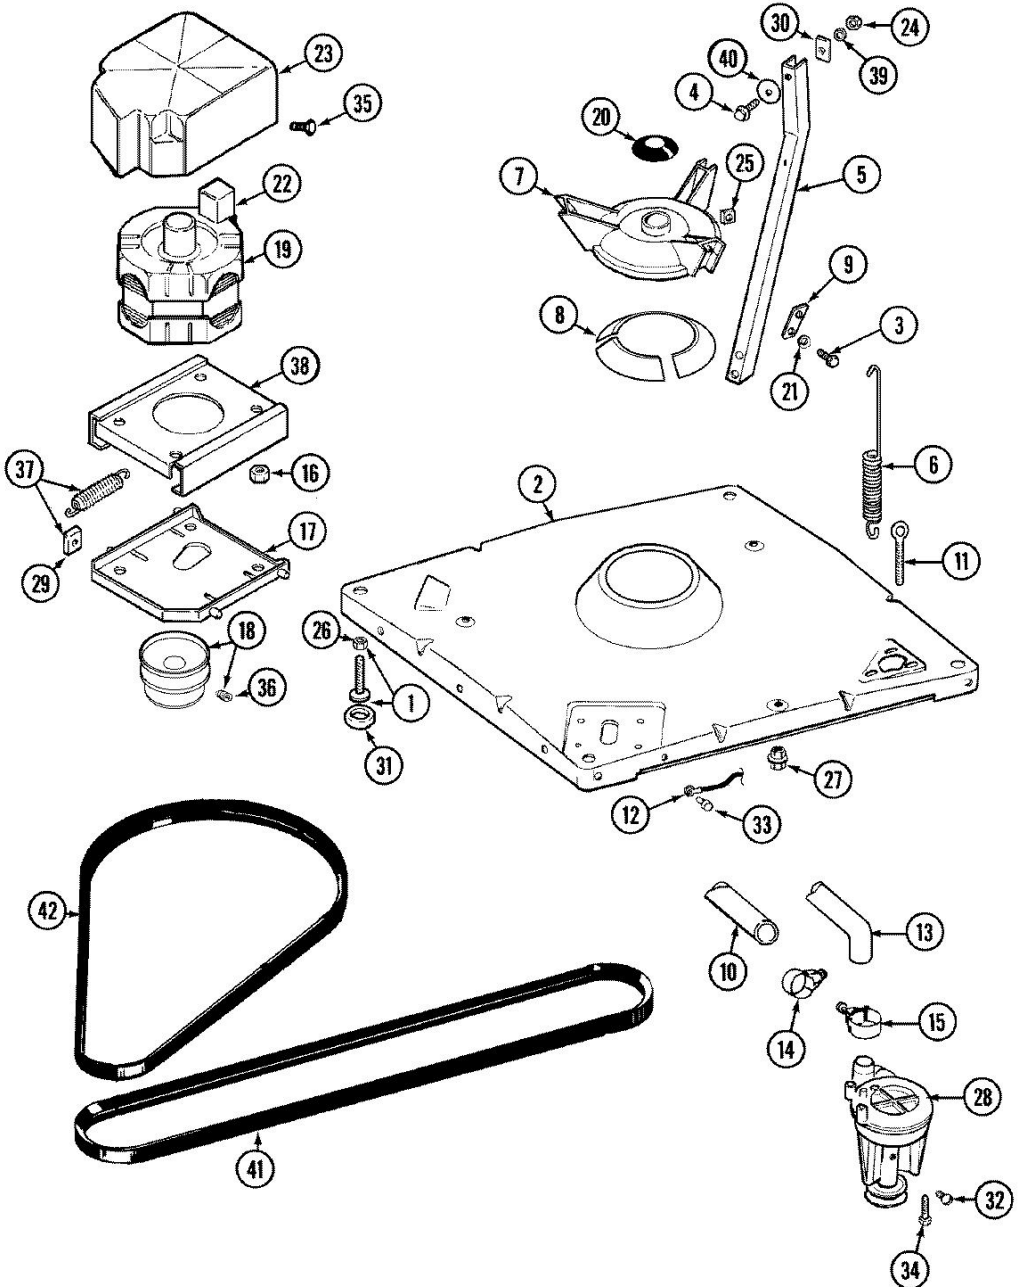

Distribuidor Autorizado

SurteRápido.com

Venta de Refacciones
Electrodomesticas

Lavadora Maytag LAT7304AAL

Lavadora Maytag LAT7304AAL

Guía	N.P.	Descripción
1	Y302699	LEG, ADJUSTABLE (W/NUT)
2	22001172	BASE (W/DAMPER PADS)
3	Y015627	SCREW, HEX HD CAP 5/16 X 5/8
4	200744	BOLT & GASKET ASSY.(SHORT)
4	205254	BOLT & GASKET ASSEMBLY (LONG)
5	213100	BRACE, TUB
6	22001300	SPRING, CENTERING
7	203725	DAMPER W/BOLT & CLIP
8	203956	DAMPER PAD KIT (W/POLY LUBE)
9	213073	WASHER, DOUBLE
10	214767	HOSE,PUMP TO SIPHON BREAK
11	216416	BOLT, EYE/CENTERING SPRING
12	901220	WIRE, GROUND
13	Y212989	HOSE, OUTER TUB TO PUMP
15	202574	CLAMP, HOSE
16	Y311426	NUT, WASHERED LOCK
17	22001301	MOUNT, MOTOR LOWER-ASSEMBLY
18	200816	PULLEY, MOTOR (W/SET SCREW)
19	201805	MOTOR (ONE SPEED)
20	211028	DEFLECTOR,WATER (DRIVE TUBE)
21	911852	WASHER, LOCK (BRACE)
22	205132	SWITCH, MOTOR START
22	206505	SWITCH, MOTOR START
23	215098	SHIELD, MOTOR
24	Y052734	NUT
25	Y052785	NUT,BRACE TO DAMPER
26	210385	NUT, LOCK
27	211949	NUT, EYEBOLT

Lavadora Maytag LAT7304AAL

Guía	N.P.	Descripción
28	202203	PUMP AS PAK
29	204998	GLIDE KIT (4 W/POLY LUBE)
30	212979	WASHER, TUB BRACE
31	210684	FOOT, RUBBER
32	Y015408	SCREW, BEARING INSERT
33	912365	SCREW
34	211880	SCREW, HEX HD No.10 X 1/2 INC
35	213121	SCREW
36	Y053241	SET SCREW, PULLEY
37	205000	GLIDE & SPRING KIT
38	206708	TRANSMISSION
39	214956	MOUNT, MOTOR/UPPER
40	Y054867	WASHER, LOCK
41	211100	WASHER, CUSHION