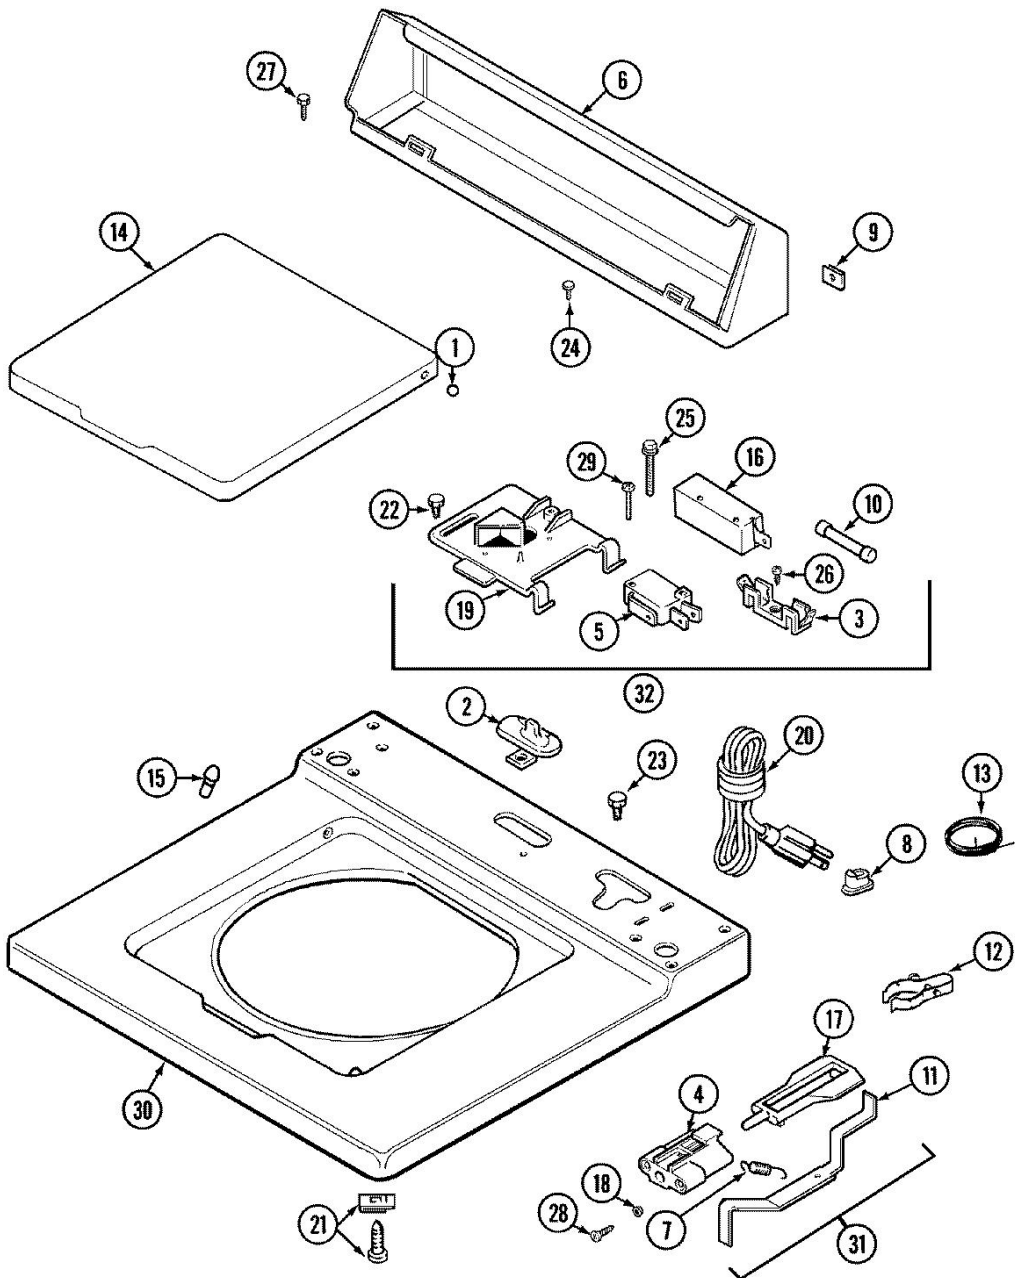

Lavadora Maytag LAT7304AAL

Lavadora Maytag LAT7304AAL

Guía	N.P.	Descripción
1	22001036	TUBE, WATER LEVEL SWITCH
2	204807	GRND.WIRE,SUPP.PLTE TO TOP CVR
2	22001132	PLATE, SUPPORT (ROTARY SWITCH)
2	315483	SCREW
3	216193	CAP, TIMER KNOB (BLK)
4	410296	CLAMP,WATER LEVEL SWTCH TUBE
5	22001219	PANEL, CONTROL (BLK)
6	214897	PAD, CONTROL PANEL
7	22001267	KNOB, SELECTOR SWITCH (BLK)
8	22001288	END CAP, CTRL. PNL. (LT-BLK)
8	22001290	END CAP, CTRL. PNL. (RT-BLK)
9	214894	FASTENER, END CAP
10	214872	PALNUT, END CAP
11	211605	RETAINER, TIMER KNOB
12	314728	SCREW,CTRL.PNL & END CAP(BLK)
14	211168	SCREW, No.8 X 5/16 INCH
15	216412	SCREW
16	22001316	WIRE HARNESS, MAIN
17	22001255	TIMER RPR
18	22001264	BEZEL, TIMER KNOB (BLK)
19	215828	KNOB, TIMER (BLK)
20	211065	SPRING, TIMER KNOB
21	208206	SWITCH, PRESSURE
22	208283	SWITCH, WATER TEMPERATURE

Lavadora Maytag LAT7304AAL

Lavadora Maytag LAT7304AAL

Guía	N.P.	Descripción
1	211726	HINGE, BALL
2	22001298	CAP, TOP COVER
3	207167	BLOCK, FUSE
4	216256	BRACKET, UNBALANCE
5	207166	SWITCH, CHECK
6	205635L	CONSOLE (ALM)
7	213720	SPRING
8	211881	GROMMET, CORD
9	215075	FASTENER,CNTRL PNL TO CONSOLE
10	207168	FUSE
11	22001136	LEVER, UNBALANCE
12	301548	CLAMP, GROUND (W/SCREW)
13	204807	GRND.WIRE,SUPP.PLTE TO TOP CVR
14	22001029	LID (CANADA-ALM)----NA
14	22001207	LID W/LEGEND (ALM)----NA
15	212716	BUMPER, LID
16	205415	SWITCH, LID (W/O TUB LIGHT)
17	216255	PLUNGER, UNBALANCE
18	211500	WASHER,BRACKE TO TOP COVER
19	Y215699	BRACKET,SWITCH & FUSE
20	208194	CORD, POWER
21	204445	SCREW & FASTENER ASY.
22	207159	SCREW
23	315483	SCREW
24	216423	SCREW
25	213501	SCREW, No.6-20 X 1-1/8 INCH
26	Y311711	SCREW
27	Y313559	SCREW