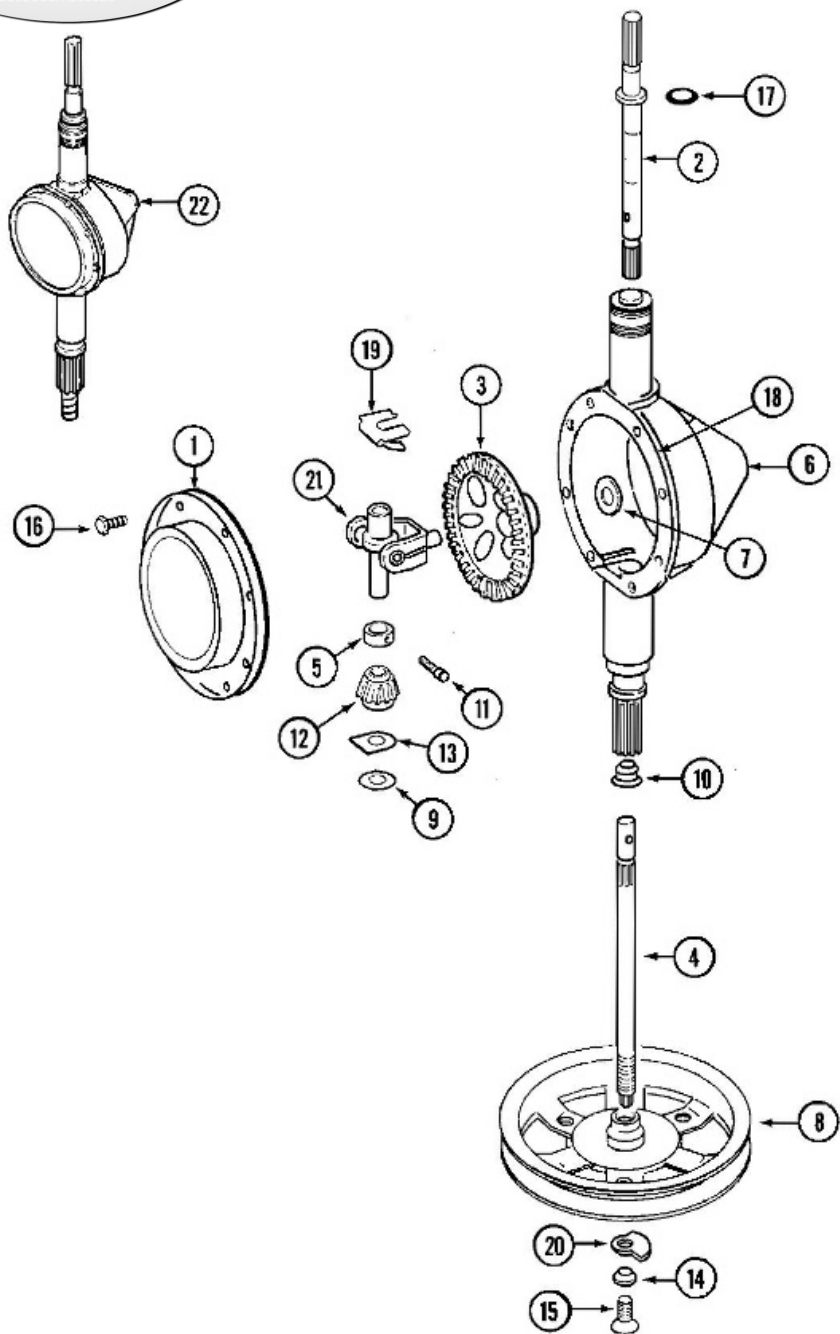

Lavadora Maytag LAT7304AAL

Lavadora Maytag LAT7304AAL

Guía	N.P.	Descripción
1	22001036	TUBE, WATER LEVEL SWITCH
2	204807	GRND.WIRE,SUPP.PLTE TO TOP CVR
2	22001132	PLATE, SUPPORT (ROTARY SWITCH)
2	315483	SCREW
3	216193	CAP, TIMER KNOB (BLK)
4	410296	CLAMP,WATER LEVEL SWTCH TUBE
5	22001219	PANEL, CONTROL (BLK)
6	214897	PAD, CONTROL PANEL
7	22001267	KNOB, SELECTOR SWITCH (BLK)
8	22001288	END CAP, CTRL. PNL. (LT-BLK)
8	22001290	END CAP, CTRL. PNL. (RT-BLK)
9	214894	FASTENER, END CAP
10	214872	PALNUT, END CAP
11	211605	RETAINER, TIMER KNOB
12	314728	SCREW,CTRL.PNL & END CAP(BLK)
14	211168	SCREW, No.8 X 5/16 INCH
15	216412	SCREW
16	22001316	WIRE HARNESS, MAIN
17	22001255	TIMER RPR
18	22001264	BEZEL, TIMER KNOB (BLK)
19	215828	KNOB, TIMER (BLK)
20	211065	SPRING, TIMER KNOB
21	208206	SWITCH, PRESSURE
22	208283	SWITCH, WATER TEMPERATURE

Lavadora Maytag LAT7304AAL

Lavadora Maytag LAT7304AAL

Guía	N.P.	Descripción
1	211726	HINGE, BALL
2	22001298	CAP, TOP COVER
3	207167	BLOCK, FUSE
4	216256	BRACKET, UNBALANCE
5	207166	SWITCH, CHECK
6	205635L	CONSOLE (ALM)
7	213720	SPRING
8	211881	GROMMET, CORD
9	215075	FASTENER,CNTRL PNL TO CONSOLE
10	207168	FUSE
11	22001136	LEVER, UNBALANCE
12	301548	CLAMP, GROUND (W/SCREW)
13	204807	GRND.WIRE,SUPP.PLTE TO TOP CVR
14	22001029	LID (CANADA-ALM)----NA
14	22001207	LID W/LEGEND (ALM)----NA
15	212716	BUMPER, LID
16	205415	SWITCH, LID (W/O TUB LIGHT)
17	216255	PLUNGER, UNBALANCE
18	211500	WASHER,BRACKE TO TOP COVER
19	Y215699	BRACKET,SWITCH & FUSE
20	208194	CORD, POWER
21	204445	SCREW & FASTENER ASY.
22	207159	SCREW
23	315483	SCREW
24	216423	SCREW
25	213501	SCREW, No.6-20 X 1-1/8 INCH
26	Y311711	SCREW
27	Y313559	SCREW

Lavadora Maytag LAT7304AAL

Guía	N.P.	Descripción
28	910182	SCREW
29	22001352	SCREW, CHECK SWITCH
30	22001118	TOP, MAIN (ALM)----NA
31	22001311	LEVER ASSY. (UNBALANCE)
32	207176	LID SWITCH ASSY.

Lavadora Maytag LAT7304AAL