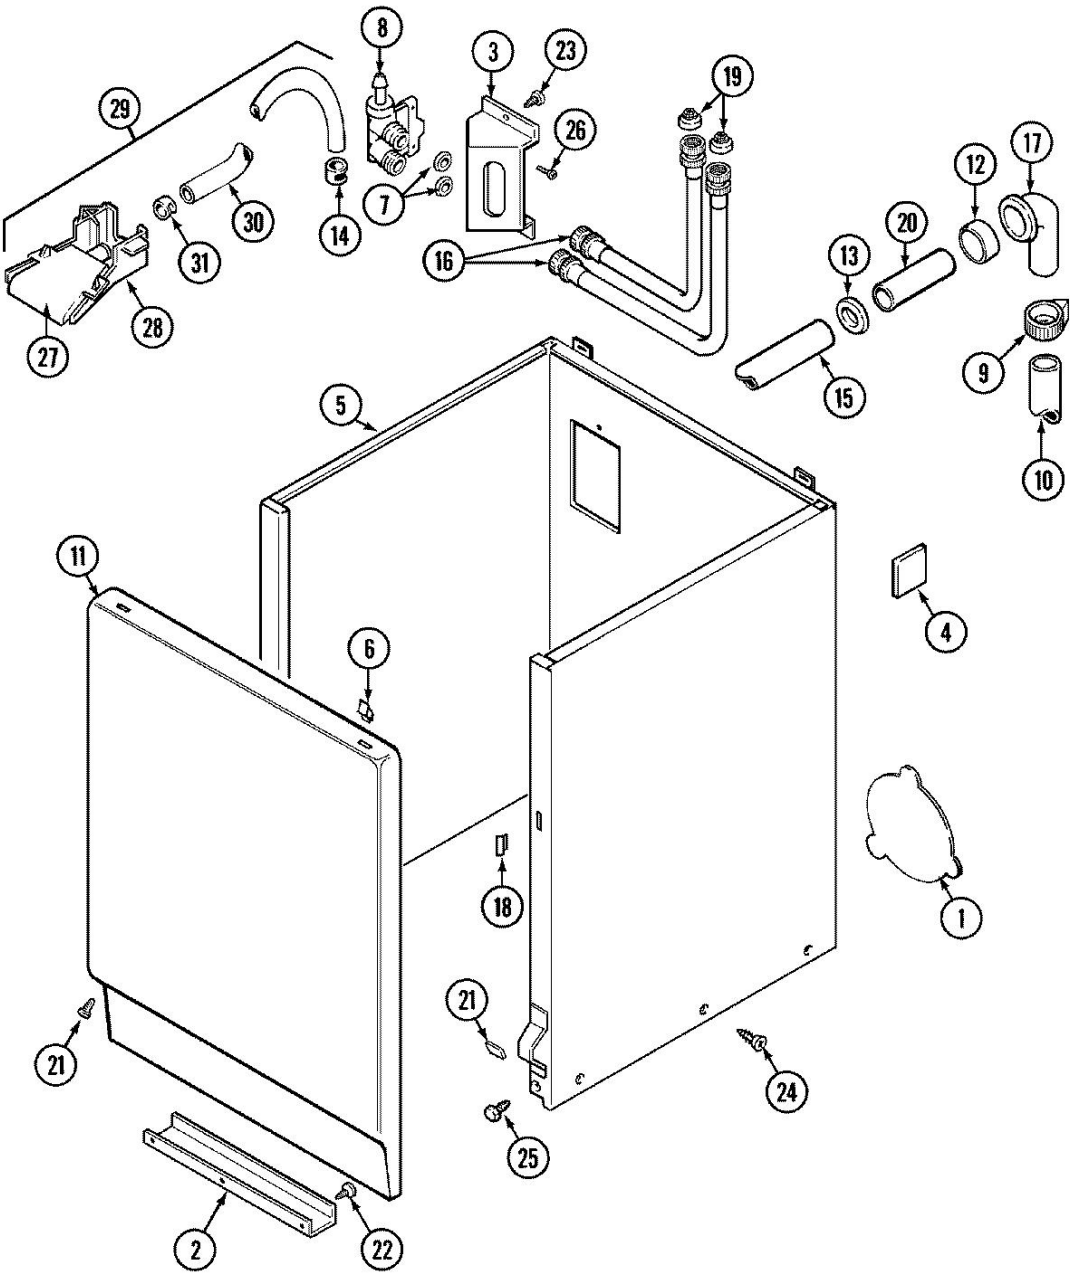

Distribuidor Autorizado

SurteRápido.com

Venta de Refacciones
Electrodomesticas

Lavadora Maytag LAT7304AAL

Lavadora Maytag LAT7304AAL

Guía	N.P.	Descripción
1	Y302699	LEG, ADJUSTABLE (W/NUT)
2	22001172	BASE (W/DAMPER PADS)
3	Y015627	SCREW, HEX HD CAP 5/16 X 5/8
4	200744	BOLT & GASKET ASSY.(SHORT)
4	205254	BOLT & GASKET ASSEMBLY (LONG)
5	213100	BRACE, TUB
6	22001300	SPRING, CENTERING
7	203725	DAMPER W/BOLT & CLIP
8	203956	DAMPER PAD KIT (W/POLY LUBE)
9	213073	WASHER, DOUBLE
10	214767	HOSE,PUMP TO SIPHON BREAK
11	216416	BOLT, EYE/CENTERING SPRING
12	901220	WIRE, GROUND
13	Y212989	HOSE, OUTER TUB TO PUMP
15	202574	CLAMP, HOSE
16	Y311426	NUT, WASHERED LOCK
17	22001301	MOUNT, MOTOR LOWER-ASSEMBLY
18	200816	PULLEY, MOTOR (W/SET SCREW)
19	201805	MOTOR (ONE SPEED)
20	211028	DEFLECTOR,WATER (DRIVE TUBE)
21	911852	WASHER, LOCK (BRACE)
22	205132	SWITCH, MOTOR START
22	206505	SWITCH, MOTOR START
23	215098	SHIELD, MOTOR
24	Y052734	NUT
25	Y052785	NUT,BRACE TO DAMPER
26	210385	NUT, LOCK
27	211949	NUT, EYEBOLT

Lavadora Maytag LAT7304AAL

Lavadora Maytag LAT7304AAL

Guía	N.P.	Descripción
1	211878	PLATE, ACCESS
2	213846	GUARD, BELT
3	214812	BRACKET, WATER VALVE
4	215058	PAD, CABINET BUMPER
5	22001303	CABINET (ALM)----NA
6	212982	FASTENER, PANEL
7	Y013783	GASKET, INLET HOSE
8	214337	SCREEN, VALVE
8	22001274	VALVE, WATER
9	200908	HOSE CLAMP - 1-1/2 INCH
10	216017	HOSE, DRAIN (7/8` I.D.)
10	Y059149	(7/8` I.D. CARTON OF 50 FT.)
11	216078L	PANEL, FRONT (ALM) SUB
11	33001221	PAD, SOUND DAMPER
12	214765	GASKET, SIPHON BREAK
13	202574	CLAMP, HOSE
14	216169	CLAMP, HOSE-INJEC. HOSE TO VALVE
15	214767	HOSE, PUMP TO SIPHON BREAK
16	202860	INLET HOSE ASSY.
17	Y216016	ELBOW, SIPHON BREAK
18	214376	SPACER, FRONT PANEL
19	200961	SCREEN WASHER, INLET HOSE
20	206638	SIPHON BREAK(W/CLAMP)
20	Y014874	SCREW
21	204439	SCREW & FSTNER ASSY(FRT.PANEL)
22	211294	SCREW
23	212276	SCREW