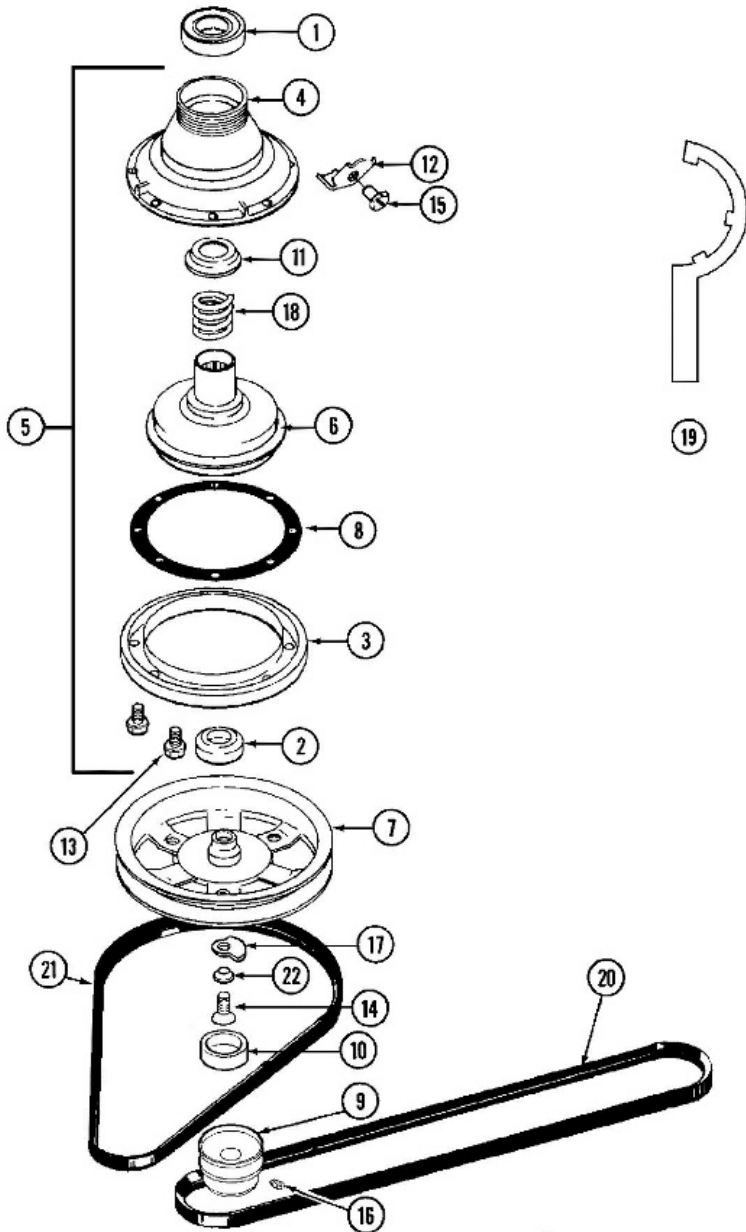

Lavadora Maytag LAT7304AAL