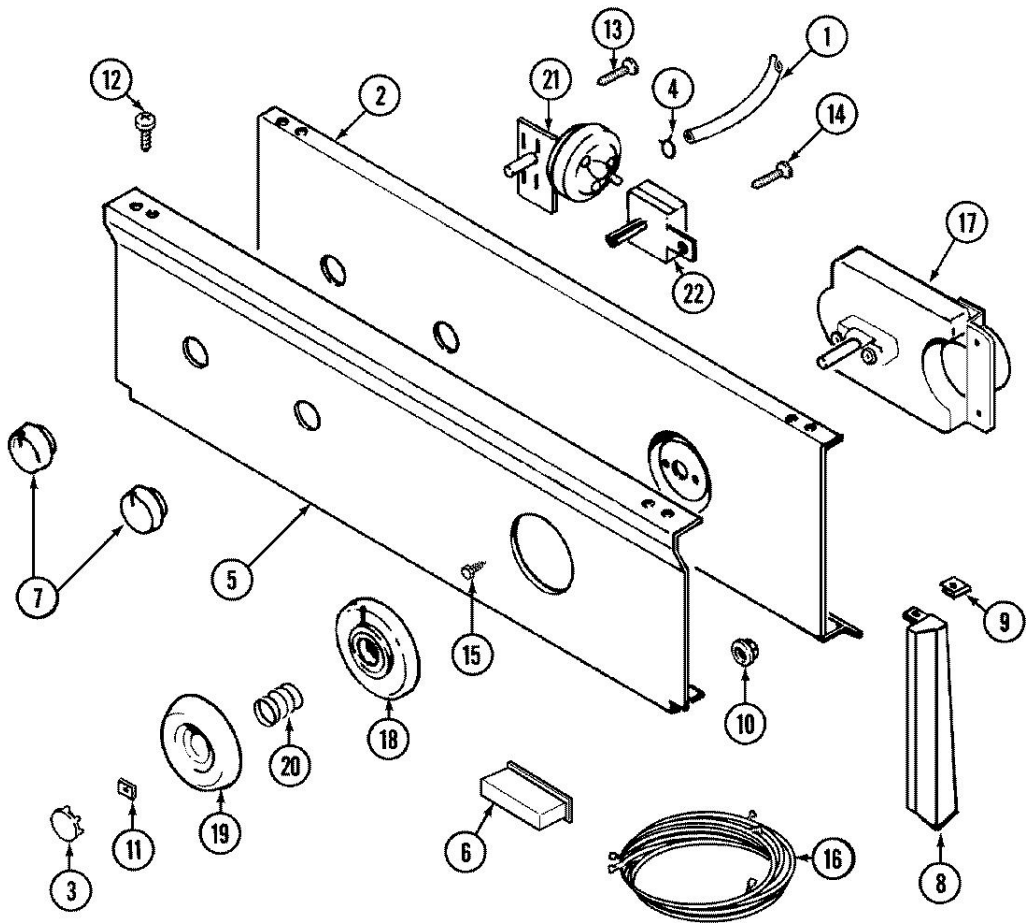

Lavadora Maytag LAT7304AAL

Lavadora Maytag LAT7304AAL

Guía	N.P.	Descripción
1	Y200720	BALL BEARING, RADIAL
2	200835	BEARING, BRAKE ROTOR
3	211043	DRUM, BRAKE
4	211045	HOUSING, BRAKE
5	201190	BRAKE ASSEMBLY
6	201126	ROTOR, BRAKE (W/FACING)
7	211059	PULLEY, DRIVE
8	211042	GASKET, BRAKE DRUM
9	200816	PULLEY, MOTOR (W/SET SCREW)
10	211038	CAP, OIL RETAINER
11	211039	RETAINER, BRAKE SPRING
12	213325	CLIP, RETAINER
13	211000	SCREW, HEX HEAD (BRAKE DRUM)
14	211375	SCREW, STOP LUG (CENTER SHAFT)
15	213326	SCREW, RETAINING CLIP
16	Y053241	SET SCREW, PULLEY
17	211089	LUG, STOP
18	211041	SPRING, BRAKE
19	Y038315	TOOL, BRAKE PKG ASSY
20	211124	V BELT, PUMP
21	211125	V BELT, DRIVE PULLEY
22	211090	WASHER, LOCK

Lavadora Maytag LAT7304AAL

Lavadora Maytag LAT7304AAL

Guía	N.P.	Descripción
1	22001036	TUBE, WATER LEVEL SWITCH
2	204807	GRND.WIRE,SUPP.PLTE TO TOP CVR
2	22001132	PLATE, SUPPORT (ROTARY SWITCH)
2	315483	SCREW
3	216193	CAP, TIMER KNOB (BLK)
4	410296	CLAMP,WATER LEVEL SWTCH TUBE
5	22001219	PANEL, CONTROL (BLK)
6	214897	PAD, CONTROL PANEL
7	22001267	KNOB, SELECTOR SWITCH (BLK)
8	22001288	END CAP, CTRL. PNL. (LT-BLK)
8	22001290	END CAP, CTRL. PNL. (RT-BLK)
9	214894	FASTENER, END CAP
10	214872	PALNUT, END CAP
11	211605	RETAINER, TIMER KNOB
12	314728	SCREW,CTRL.PNL & END CAP(BLK)
14	211168	SCREW, No.8 X 5/16 INCH
15	216412	SCREW
16	22001316	WIRE HARNESS, MAIN
17	22001255	TIMER RPR
18	22001264	BEZEL, TIMER KNOB (BLK)
19	215828	KNOB, TIMER (BLK)
20	211065	SPRING, TIMER KNOB
21	208206	SWITCH, PRESSURE
22	208283	SWITCH, WATER TEMPERATURE