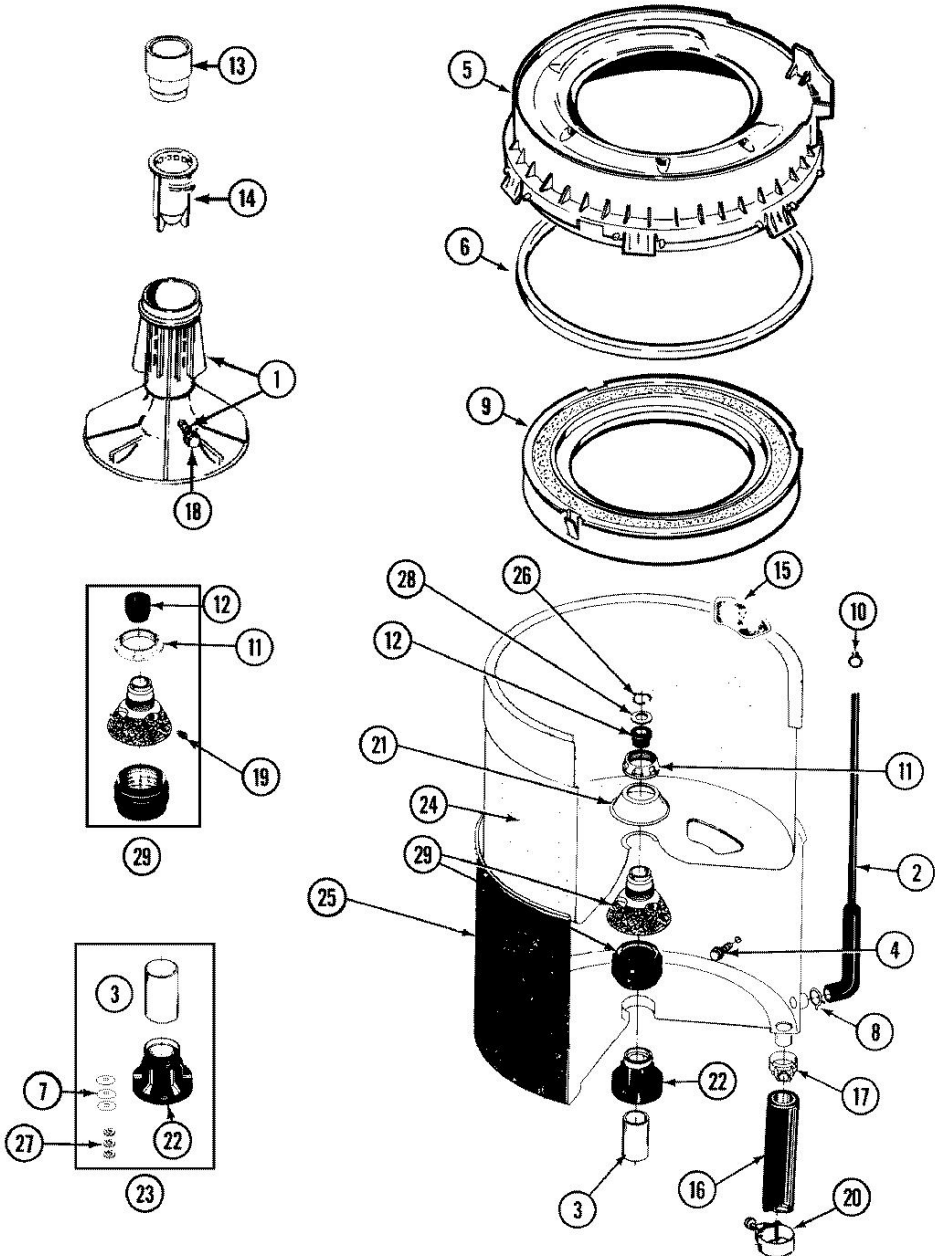

Lavadora Maytag LAT7304AAL

Guía	N.P.	Descripción
28	910182	SCREW
29	22001352	SCREW, CHECK SWITCH
30	22001118	TOP, MAIN (ALM)----NA
31	22001311	LEVER ASSY. (UNBALANCE)
32	207176	LID SWITCH ASSY.

Lavadora Maytag LAT7304AAL

Lavadora Maytag LAT7304AAL

Guía	N.P.	Descripción
1	206628	COVER, TRANSMISSION
2	207153	SHAFT, AGITATOR (W/SPRING)
3	206713	GEAR, BEVEL
4	215411	SHAFT, CENTER
5	215415	COLLAR, LOWER
6	206625	HOUSING, TRANSMISSION
7	215394	WASHER, BEVEL GEAR
8	211059	PULLEY, DRIVE
9	211483	WASHER, SPLINED
10	206602	SEAL, LIP (CENTER SHAFT)
11	Y206629	PIN, COLLAR
12	215401	PINION
13	215395	PLATE, CLUTCH
14	211090	WASHER, LOCK
15	211375	SCREW, STOP LUG(CENTER SHAFT)
16	215417	SCREW, TRANSMISSION COVER
17	210690	SEAL, RUBBER
18	Y058700	SILASTIC,ADH.SEALANT
19	215581	SPRING, AGITATOR SHAFT
20	211089	LUG, STOP
21	206685	BLOCK, TORQUE AND YOKE ASSEMBL
22	206708	TRANSMISSION

Distribuidor Autorizado

SurteRápido.com

Venta de Refacciones
Electrodomesticas

Lavadora Maytag LAT7304AAL

Lavadora Maytag LAT7304AAL

Guía	N.P.	Descripción
1	207538	AGITATOR W/LOCK SCREW
2	22001036	TUBE, WATER LEVEL SWITCH
3	211130	LINER, TUB BEARING
4	200744	BOLT & GASKET ASSY.(SHORT)
4	205254	BOLT & GASKET ASSEMBLY (LONG)
5	22001299	TUB COVER & GASKET ASSEMBLY
6	Y22001201	GASKET, TUB COVER
7	211100	WASHER, CUSHION
8	211641	CLAMP, 1-1/16``
9	22001142	RING, BALANCE (W/CONCRETE)
10	410296	CLAMP,WATER LEVEL SWTCH TUBE
11	211047	NUT, CLAMPING (INNER TUB)
12	Y0A4298	SEAL, AGITATOR DRIVE SHAFT
13	22001295	HOUSING, DISPENSER
14	22001294	CUP, DISPENSING
15	207219	FILTER, SELF-CLEANING
16	Y212989	HOSE, OUTER TUB TO PUMP
17	201011	CLAMP,HOSE (TUB OUTLET)
18	206478	SCREW & WASHER FOR AGITATOR
19	211618	SET SCREW, MTG. STEM
20	202574	CLAMP, HOSE
21	211210	WASHER,CLAMPING NUT(STAINLESS)
22	200824	BEARING, TUB
23	204013	TUB BEARING REPAIR KIT
24	22001140	TUB, INNER (LARGE-WHT)
25	22001115	TUB, OUTER (LARGE)
26	Y015667	RETAINING RING