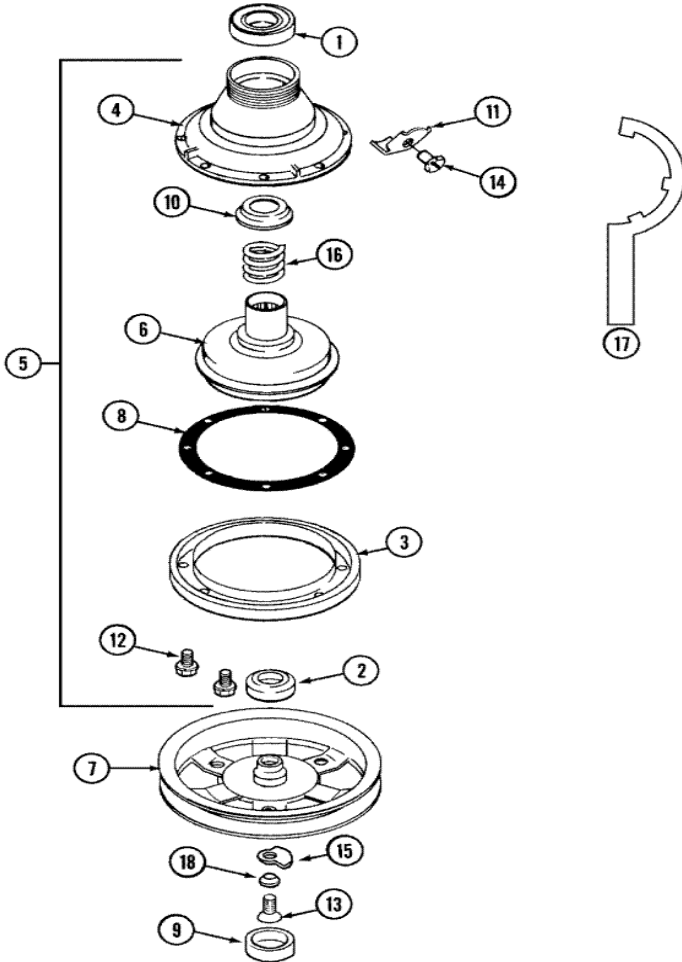

19	213122	DESCONTINUADO
19	213121	SCREW (S/P)
20	Y313561	DESCONTINUADO
21	22001187	INJECTOR (UPR)
22	22001186	INJECTOR (LWR)
23	22001304	INJECTOR ASSY., WATER (S/P)
24	22001190	HOSE, INJECTOR
25	216169	CLAMP, HOSE-INJEC.HOSE TO VALVE (S/P)

Distribuidor Autorizado

SurteRápido.com

Venta de Refacciones
Electrodomesticas

LAT9406AAE CLUTCH