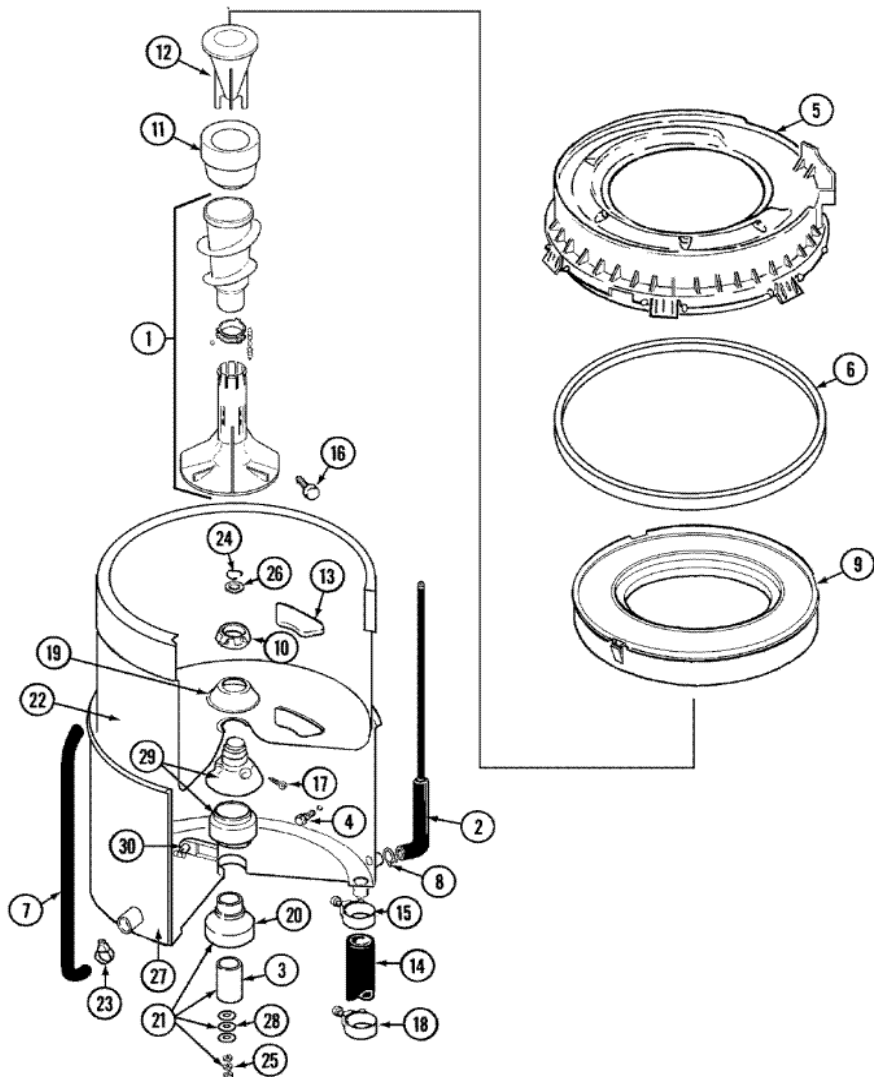

Distribuidor Autorizado

SurteRápido.com

Venta de Refacciones
Electrodomesticas

LAT9406AAE TINA