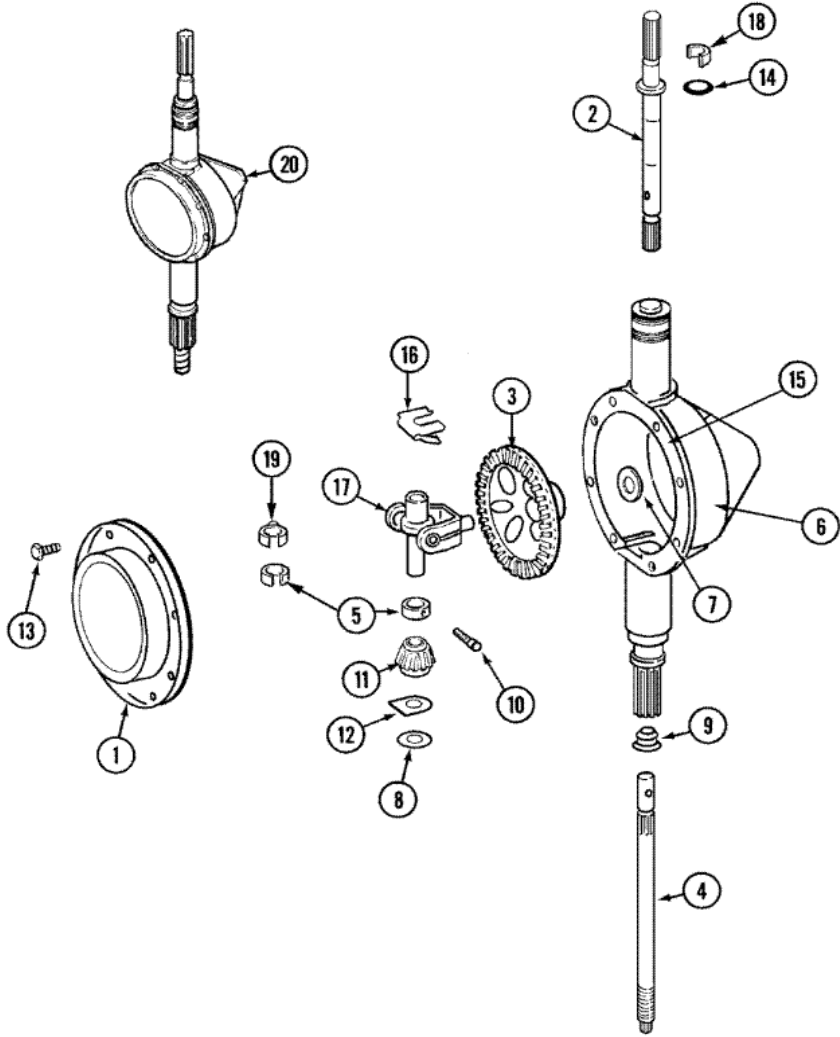

23	216423	SCREW (S/P)
24	213501	SCREW, NO.6-20 X 1-1/8 INCH (S/P)
25	Y311711	SCREW (S/P)
26	216423	SCREW (S/P)
27	22001600	SCREW (OVAL CTSK HD) (S/P)
28	22001352	SCREW, CHECK SWITCH (S/P)
29	22001781	DESCONTINUADO
29	22002145	DESCONTINUADO
30	22001969	UNBALANCE LEVER ASSEMBLY (S/P)
30	22001681	LEVER ASSY. (UNBALANCE) (S/P)
31	22001682	SWITCH ASSY., LID W/4AMP FUSE
32	215374	GASKET FOR BLEACH CUP (S/P)
33	22001006	CUP, BLEACH (WHT) (S/P)

LAT9406AAE TRANSMISION