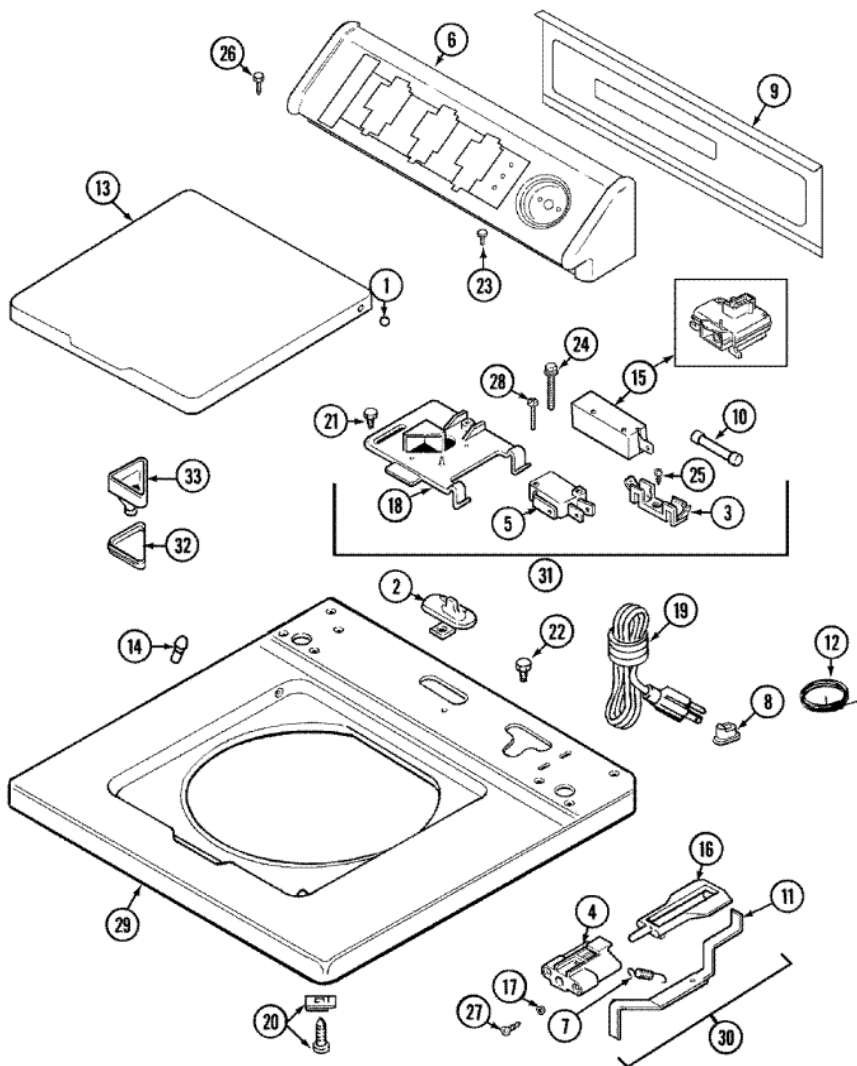

Distribuidor Autorizado

SurteRápido.com

Venta de Refacciones
Electrodomesticas

LAT9406AAE TABLERO

LAT9406AAE TABLERO

1	22001619	TUBE, WATER LEVEL SWITCH
2	22001664	TIMER KNOB INSERT/CAP (WHT)
3	22001708	PANEL, CONTROL (WHT) (S/P)
4	22001663	KNOB, SELECTOR SWITCH (WHT) (S/P)
5	211605	RETAINER, TIMER KNOB
6	22001662	SCREW (S/P)
7	22001661	SCREW, TIMER (S/P)
8	22002207	HARNESS, WIRE (S/P)
8	22001756	WIRE HARNESS, MAIN (S/P)
9	22003365	TIMER
9	22003361	TIMER
10	22001660	DIAL SKIRT - WHITE
11	22001659	TIMER KNOB - GREY
12	2-11065	SPRING, TIMER KNOB
13	22001656	5 LEVEL ROTARY PRESSURE SWITCH
14	22001825	TEMPERATURE SWITCH - ROTARY (S/P)

Distribuidor Autorizado

SurteRápido.com

Venta de Refacciones
Electrodomesticas

LAT9406AAE TAPA

LAT9406AAE TAPA

1	2-11726	HINGE, BALL
2	22001298	CAP, TOP COVER
2	207159	SCREW (S/P)
3	207167	BLOCK, FUSE
4	22001645	DESCONTINUADO
4	22002135	BRACKET, UNBALANCE (S/P)
5	207166	SWITCH, CHECK
6	22001670	CONSOLE (WHT) (S/P)
7	213720	SPRING (S/P)
8	2-11881	GROMMET, CORD
9	22001662	SCREW (S/P)
9	22001814	BACK PANEL, CONSOLE (S/P)
9	216423	SCREW (S/P)
10	22001682	FUSE
11	22001968	LEVER, UNBALANCE (S/P)
11	22001672	LEVER, UNBALANCE (S/P)
12	3370225	SCREW (S/P)
12	22001654	WIRE, GROUND (S/P)
13	22001676	LID W/LEGEND (CANADA-WHT) (S/P)
13	22001674	LID W/LEGEND (WHT) (S/P)
14	212716	BUMPER, LID (S/P)
15	22001972	CLIP, CABINET (S/P)
15	205415	SWITCH, LID (W/O TUB LIGHT)
15	12001908	SWITCH, LID
16	216255	PLUNGER, UNBALANCE (S/P)
17	211500	WASHER, BRACKE TO TOP COVER (S/P)
18	22001678	BRACKET, SWITCH & FUSE
19	22003062	CORD, POWER (S/P)
20	22001402	SCREW (S/P)
21	207159	SCREW (S/P)
22	3370225	SCREW (S/P)