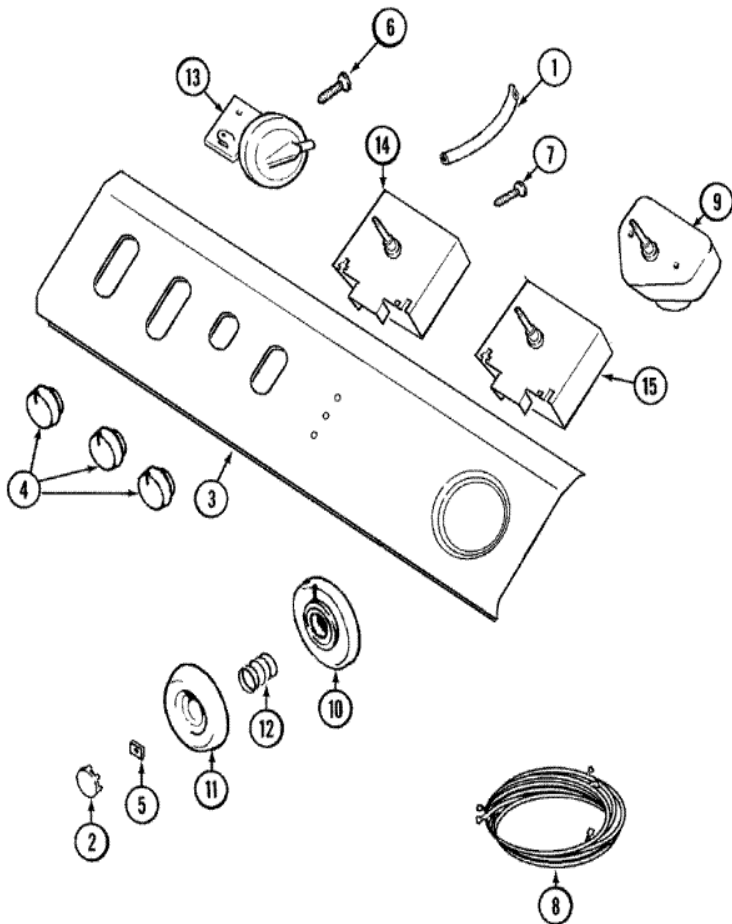

Distribuidor Autorizado

SurteRápido.com

Venta de Refacciones
Electrodomesticas

LAT9406AAE CLUTCH

LAT9406AAE CLUTCH

1	22003441	BALL BEARING, RADIAL
2	2-835	BEARING, BRAKE ROTOR
3	2-1190	DRUM, BRAKE
4	2-1190	HOUSING, BRAKE
5	2-1190	BRAKE ASSEMBLY
6	2-1190	ROTOR, BRAKE (W/FACING)
7	22002431	PULLEY ASSEMBLY (S/P)
7	22002429	PULLEY, DRIVE
8	2-1190	GASKET, BRAKE DRUM
9	2-11038	CAP, OIL RETAINER
9	22002428	COVER, DUST (PLASTIC) (S/P)
10	2-1190	RETAINER, BRAKE SPRING
11	213325	CLIP, RETAINER
12	211000	SCREW, HEX HEAD (BRAKE DRUM) (S/P)
13	2-11375	SCREW, STOP LUG(CENTER SHAFT)
14	213326	SCREW, RETAINING CLIP (S/P)
15	211089	LUG, STOP
16	2-1190	SPRING, BRAKE
17	38315	TOOL, BRAKE PKG ASSY
18	22003555	WASHER, LOCK

Distribuidor Autorizado

SurteRápido.com

Venta de Refacciones
Electrodomesticas

LAT9406AAE TABLERO

LAT9406AAE TABLERO

1	22001619	TUBE, WATER LEVEL SWITCH
2	22001664	TIMER KNOB INSERT/CAP (WHT)
3	22001708	PANEL, CONTROL (WHT) (S/P)
4	22001663	KNOB, SELECTOR SWITCH (WHT) (S/P)
5	211605	RETAINER, TIMER KNOB
6	22001662	SCREW (S/P)
7	22001661	SCREW, TIMER (S/P)
8	22002207	HARNESS, WIRE (S/P)
8	22001756	WIRE HARNESS, MAIN (S/P)
9	22003365	TIMER
9	22003361	TIMER
10	22001660	DIAL SKIRT - WHITE
11	22001659	TIMER KNOB - GREY
12	2-11065	SPRING, TIMER KNOB
13	22001656	5 LEVEL ROTARY PRESSURE SWITCH
14	22001825	TEMPERATURE SWITCH - ROTARY (S/P)