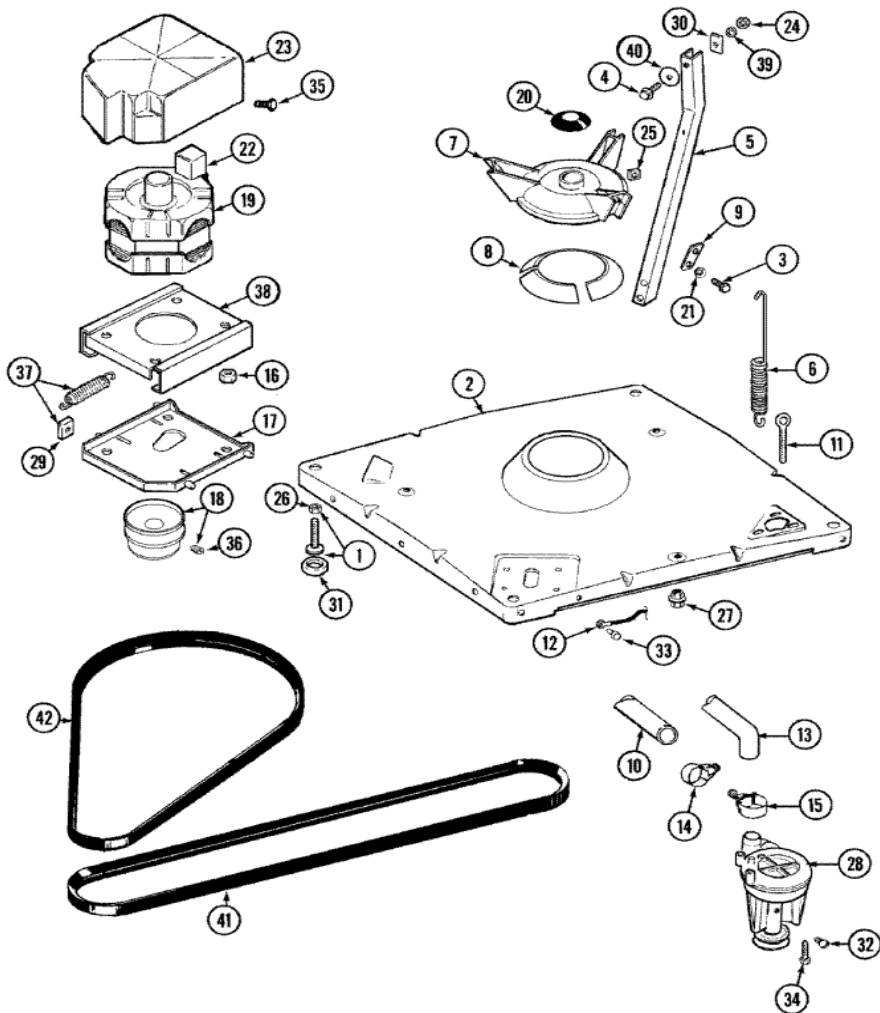

Distribuidor Autorizado

SurteRápido.com

Venta de Refacciones
Electrodomesticas

LAT9406AAE BASE

LAT9406AAE BASE

1	22003428	LEG, ADJUSTABLE (W/NUT)
2	22002150	BASE (W/DAMPER PADS)
4	205254	BOLT & GASKET ASSEMBLY (LONG) (S/P)
4	200744	BOLT & GASKET ASSY.(SHORT) (S/P)
5	213053	BRACE, TUB
6	22001300	SPRING, CENTERING
7	2-3725	DAMPER W/BOLT & CLIP
8	203956	DAMPER PAD KIT (W/POLY LUBE)
9	213073	WASHER, DOUBLE (S/P)
10	22001816	HOSE, DRAIN (S/P)
11	216416	BOLT, EYE/CENTERING SPRING (S/P)
12	901220	WIRE, GROUND (S/P)
13	213045	DRAIN HOSE-TUB TO PUMP
14	22001820	CLAMP, HOSE (S/P)
15	285655	CLAMP, HOSE (S/P)
16	Y311426	NUT, WASHERED LOCK (S/P)
17	22001301	MOUNT, MOTOR LOWER-ASSEMBLY (S/P)
18	2-816	PULLEY, MOTOR (W/SET SCREW)
19	12002353	MOTOR - TWO SPEED 120-60
20	22001586	DEFLECTOR, WATER (S/P)
21	486009	WASHER, LOCK (BRACE) (S/P)
22	205131	SWITCH, MOTOR START (S/P)
22	206504	MOTOR EXTERNAL START SWITCH (S/P)
23	215098	SHIELD, MOTOR
24	Y052734	NUT (S/P)
25	Y052785	NUT, BRACE TO DAMPER (S/P)
26	210385	NUT, LOCK (S/P)
27	211949	NUT, EYEBOLT (S/P)
28	2-2203	PUMP AS PAK
29	20500	GLIDE KIT (4 W/POLY LUBE) (S/P)
30	212979	WASHER, TUB BRACE (S/P)

Distribuidor Autorizado

SurteRápido.com

Venta de Refacciones
Electrodomesticas

LAT9406AAE TABLERO

LAT9406AAE TABLERO

1	22001619	TUBE, WATER LEVEL SWITCH
2	22001664	TIMER KNOB INSERT/CAP (WHT)
3	22001708	PANEL, CONTROL (WHT) (S/P)
4	22001663	KNOB, SELECTOR SWITCH (WHT) (S/P)
5	211605	RETAINER, TIMER KNOB
6	22001662	SCREW (S/P)
7	22001661	SCREW, TIMER (S/P)
8	22002207	HARNESS, WIRE (S/P)
8	22001756	WIRE HARNESS, MAIN (S/P)
9	22003365	TIMER
9	22003361	TIMER
10	22001660	DIAL SKIRT - WHITE
11	22001659	TIMER KNOB - GREY
12	2-11065	SPRING, TIMER KNOB
13	22001656	5 LEVEL ROTARY PRESSURE SWITCH
14	22001825	TEMPERATURE SWITCH - ROTARY (S/P)