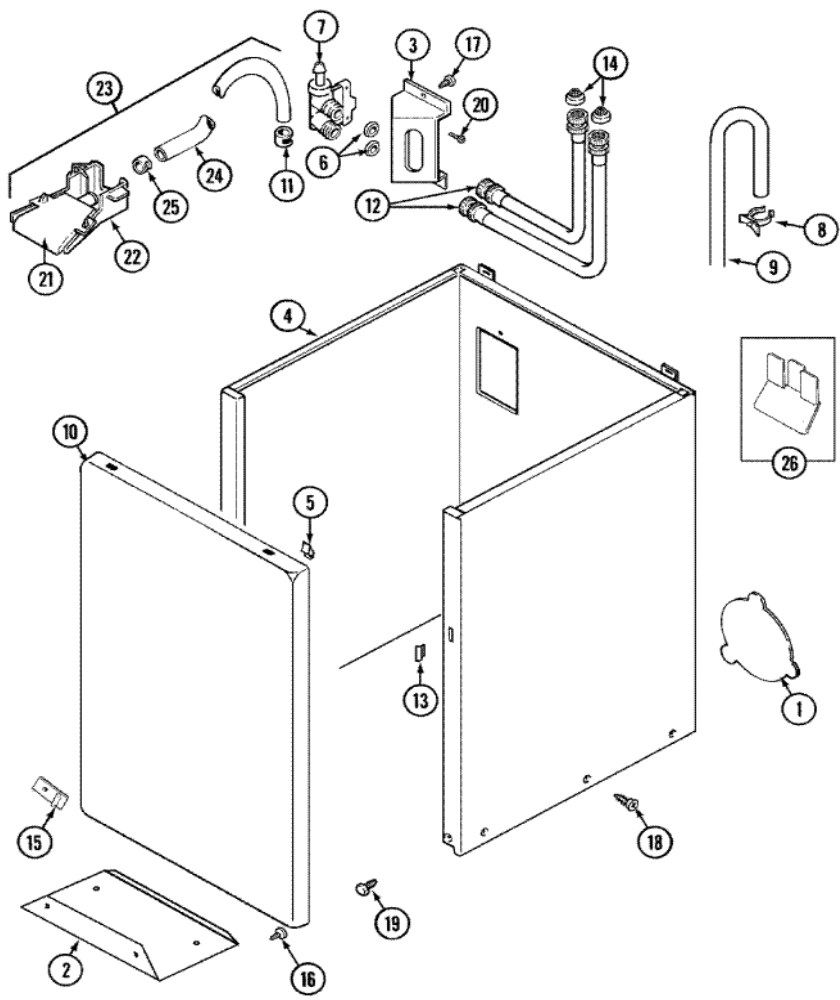

31	210684	FOOT, RUBBER
36	Y053241	SET SCREW, PULLEY (S/P)
37	2-5000	GLIDE & SPRING KIT
38	214956	MOUNT, MOTOR/UPPER (S/P)
39	Y054867	WASHER, LOCK (S/P)
40	211100	WASHER, CUSHION (S/P)
41	2-11124	V BELT, PUMP
42	2-11125	V BELT, DRIVE PULLEY

LAT9406AAE GABINETE