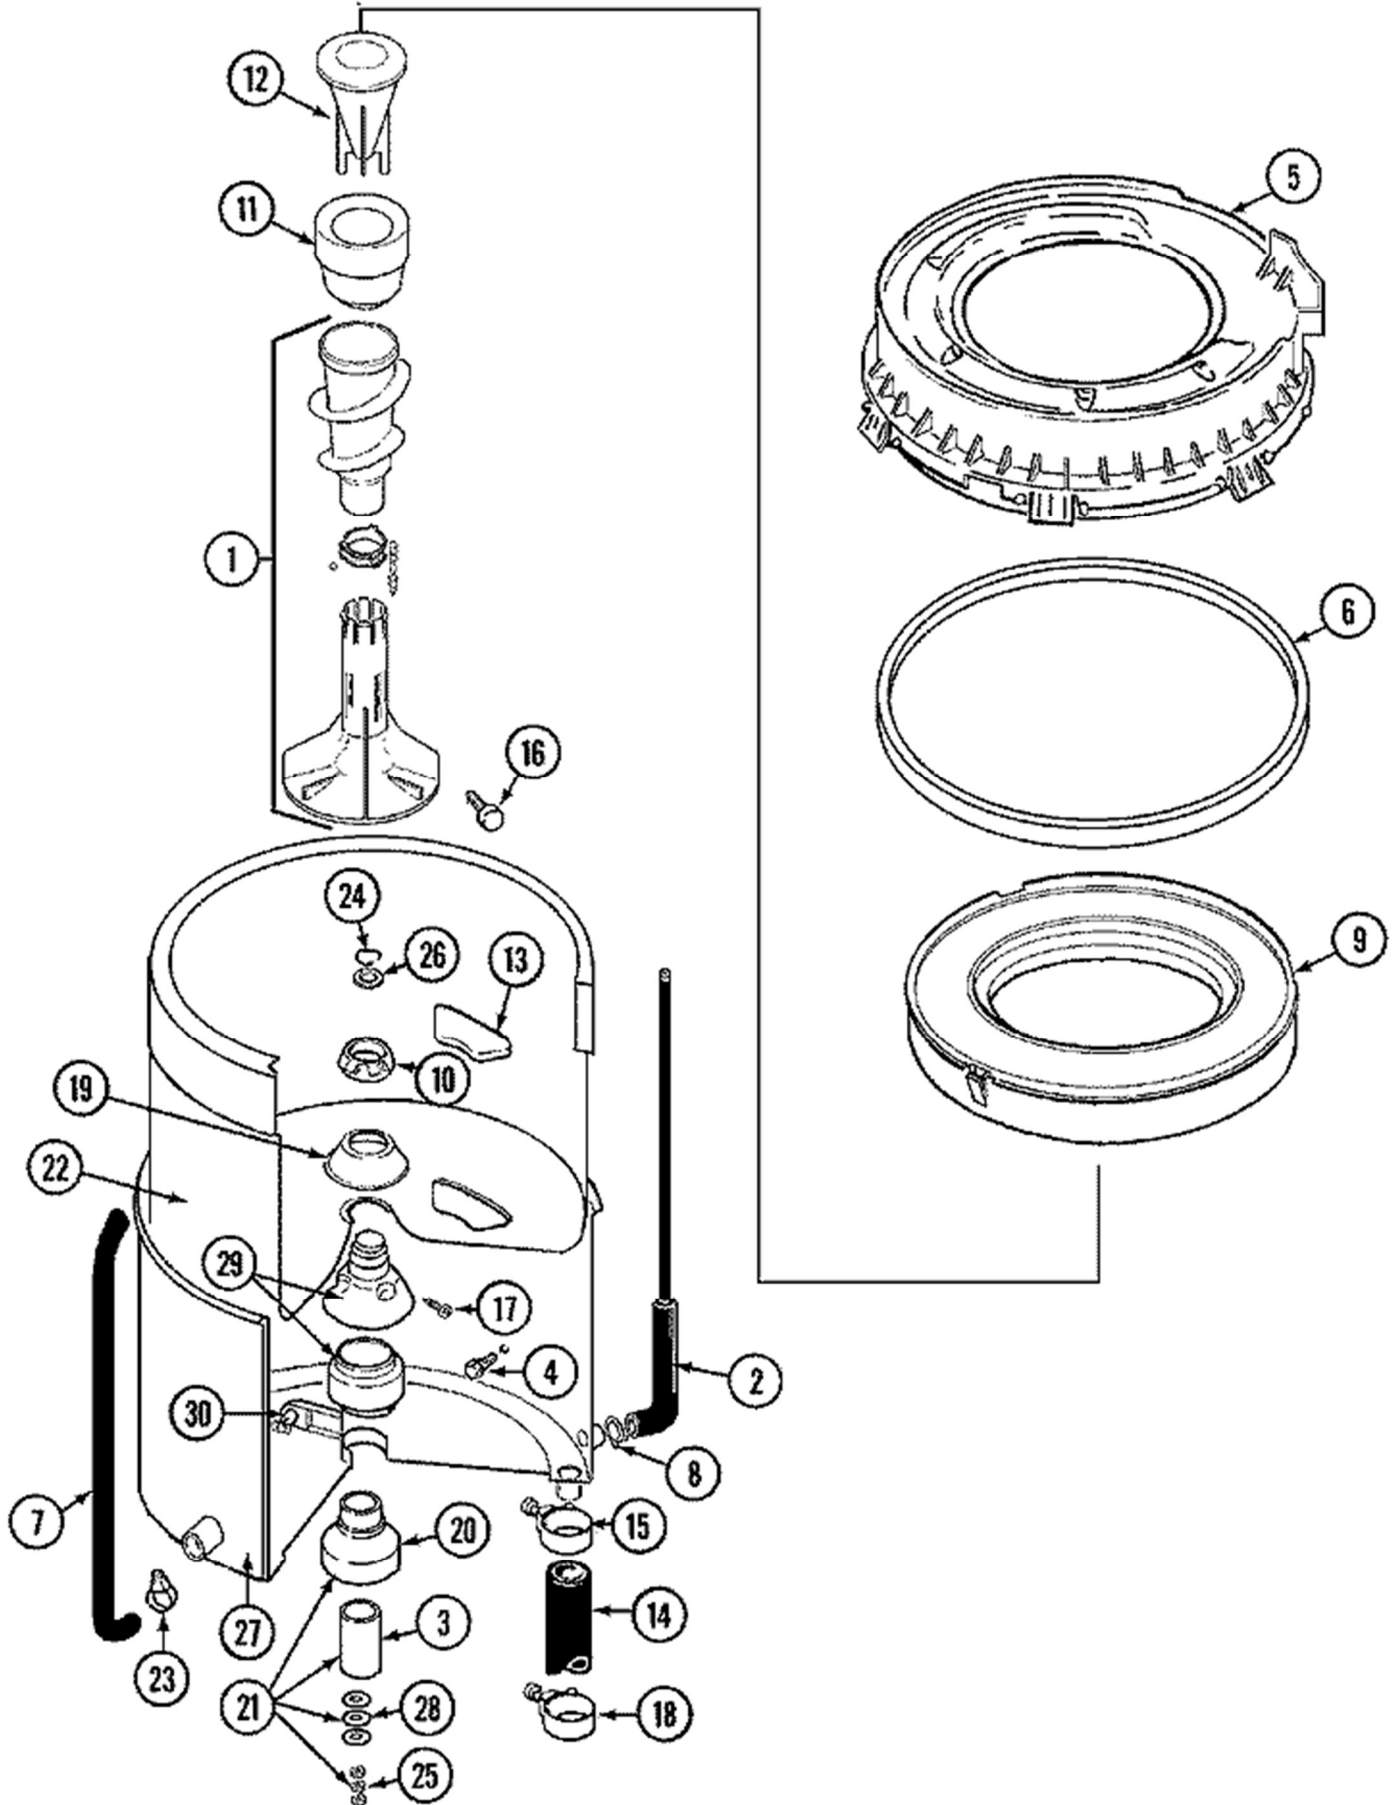

Distribuidor Autorizado

SurteRápido.com

Venta de Refacciones
Electrodomesticas

LAVADORA LAT9416AAE

Distribuidor Autorizado

SurteRápido.com

Venta de Refacciones
Electrodomesticas

LAVADORA LAT9416AAE

Guía	N.P.	Descripción
1	22001821	AGITATOR AUGER AND BASE ASSEMBLY
1	22001821	(SERIE 10 Y SERIE 29)
2	WP22001619	AIR TUBE FOR TUB FILL VOLUME
3	211130	TUB BEARING LINER BUSHING
4	W10175939	TUB BOLT
4	W10175938	BOLT
5	22001299	TUB COVER WITH GASKET
6	WP22001007	TUB GASKET
7	WP22001320	BLEACH TUBE
8	WP285655	HOSE CLAMP
9	WPW10860268	TOP LOAD WASHER BALANCE RING
10	WP6-2110472	NUT- CLAMP
11	WP21001905	FABRIC SOFTENER DISPENSER
12	WP21001905	FABRIC SOFTENER DISPENSER
13	207219	SELF-CLEANING FILTER
14	WP213045	OUTER TUB TO PUMP HOSE
15	WP285655	HOSE CLAMP
16	22001819	LOCKING SCREW AND O-RING
17	22001423	TORX SCREW SET
18	WP285655	HOSE CLAMP
19	211210	CLAMPING NUT WASHER-STAINLESS
20	2040130	TUB BEARING KIT
21	2040130	TUB BEARING KIT
22	22001139	INNER TUB
23	WP489503	CLAMP
24	Y015667	RETAINING RING
25	Y054867	WASHER- LO
26	WPY015666	CENTER SEAL RETAINING WASHER
27	22001114	DISCONTINUED
28	211100	WASHER- CU
29	6-2095720	MOUNTING STEM TUB SEAL KIT
30	214434	SPOUT- DEF