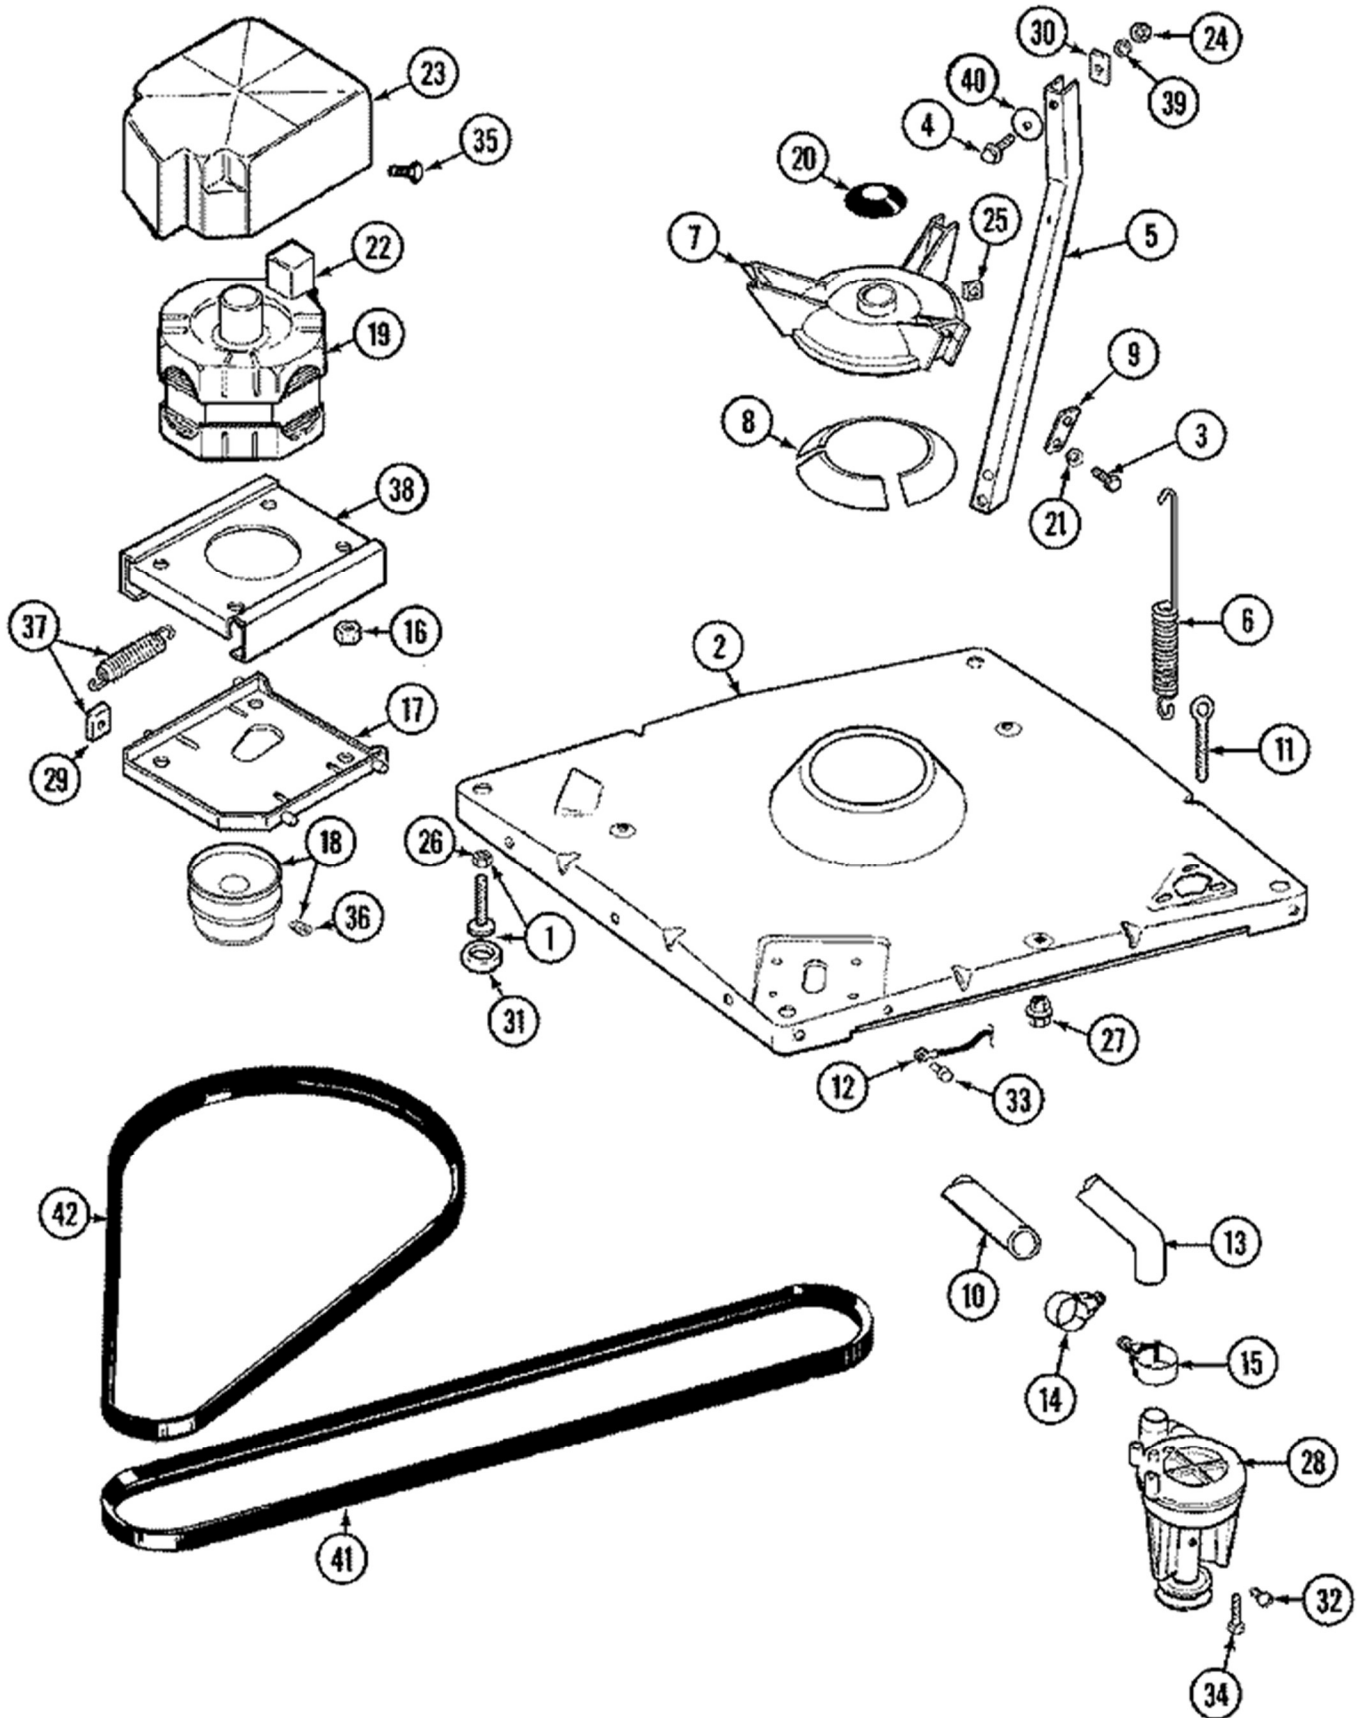

Distribuidor Autorizado

SurteRápido.com

Venta de Refacciones
Electrodomesticas

LAVADORA LAT9416AAE

Distribuidor Autorizado

SurteRápido.com

Venta de Refacciones
Electrodomesticas

LAVADORA LAT9416AAE

Guía	N.P.	Descripción
1	22003428	ADJUSTABLE LEVELLING LEG
2	22002150	BASE
3	Y015627	SCREW
4	22003428	TUB BOLT
4	W10175938	BOLT
5	213053	BRACE-TUB
6	22001300	CENTERING SPRING
7	203725	DAMPER KIT
8	203956	DAMPER PAD KIT
9	213073	WASHER-DO
11	W11129403	BOLT
12	901220	WIRE- GROU
13	WP213045	OUTER TUB TO PUMP HOSE
15	WP285655	HOSE CLAMP
16	WP3400029	PLATE NUT
17	22001301	BRACKET
18	WP6-2008160	MOTOR PULLEY
19	12002353	MOTOR
20	22001586	DEFLECTOR
22	205131	MOTOR START SWITCH
22	206504	MOTOR EXTE
23	215098	SHIELD- MO
24	Y052734	NUT
25	Y052785	NUT-BRACE
26	WP210385	LOCK NUT
27	WP211949	EYEBOLT NUT
28	WP6-2022030	DRAIN PUMP
29	205000	GLIDE AND SPRING KIT
30	212979	WASHER TUB BRACE
31	WP210684	RUBBER FOOT PAD
32	22003235	SCREW
33	WP489128	SCREW
34	WPY014874	SCREW
35	WPW10346892	SCREW
36	Y053241	SCREW
37	205000	GLIDE AND SPRING KIT