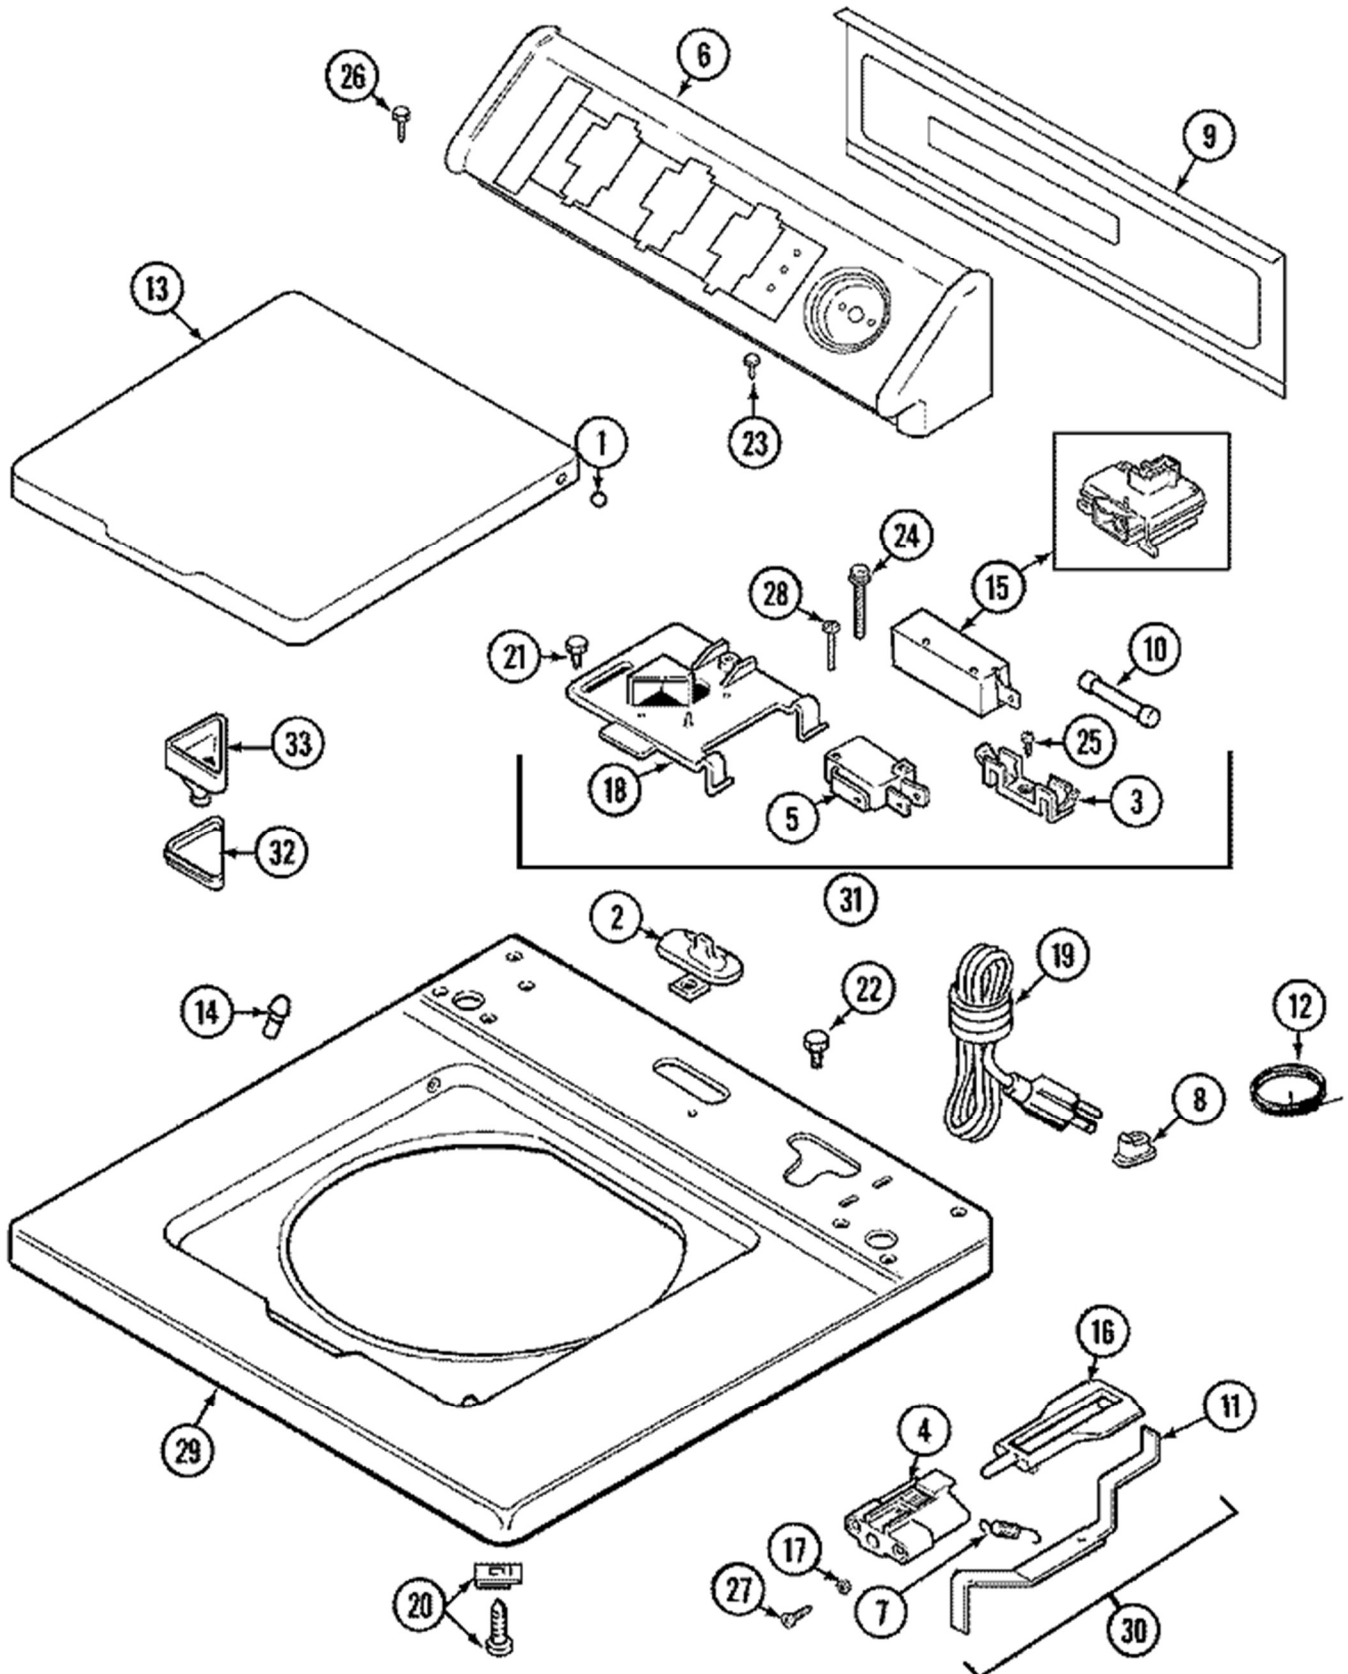

Distribuidor Autorizado

SurteRápido.com

Venta de Refacciones
Electrodomesticas

LAVADORA LAT9416AAE

Distribuidor Autorizado

SurteRápido.com

Venta de Refacciones
Electrodomesticas

LAVADORA LAT9416AAE

Guía	N.P.	Descripción
1	WP211726	WASHING MACHINE LID HINGE BALL
2	W11233072	SCREW
2	22001298	CAP-TOP
3	207167	FUSE BLOCK
3	W10124350	TRANSFORMER, STEP-DOWN (REFER
4	22002135	UNBALANCE BRAKET
4	22001645	BRACKET, UNBALANCE
5	W10124350	TRANSFORMER, STEP-DOWN (REFER
5	WP207166	LID CHECK SWITCH
6	22001670	CONSOLE W
7	WP213720	LID SWITCH ACTUATOR SPRING
8	211881	GROMMET- C
9	22001814	BACK PANEL
9	WP489128	SCREW
9	22002339	DISCONTINUED
10	W10124350	LID SWITCH ASSEMBLY
11	22001968	LEVER- UNB
11	22001672	LEVER- UNB
12	WP489128	SCREW
12	22001654	WIRE
13	22001893	LID WITH LEGEND WHITE
14	WP212716	WASHER LID BUMPER
15	W10820036	LID SWITCH
15	22001972	CLIP- CABI
15	12001908	LID SWITCH ASSEMBLY
16	WP216255	UNBALANCED PLUNGER
17	211500	WASHER-BRA
18	22001678	BRACKET- S
18	W10124350	TRANSFORMER, STEP-DOWN (REFER
19	WP22003062	CORD- POWE
20	214354	SCREW
21	W11233072	SCREW
22	WP489128	SCREW
23	WP489128	SCREW
24	213501	SCREW
25	Y311711	SCREW