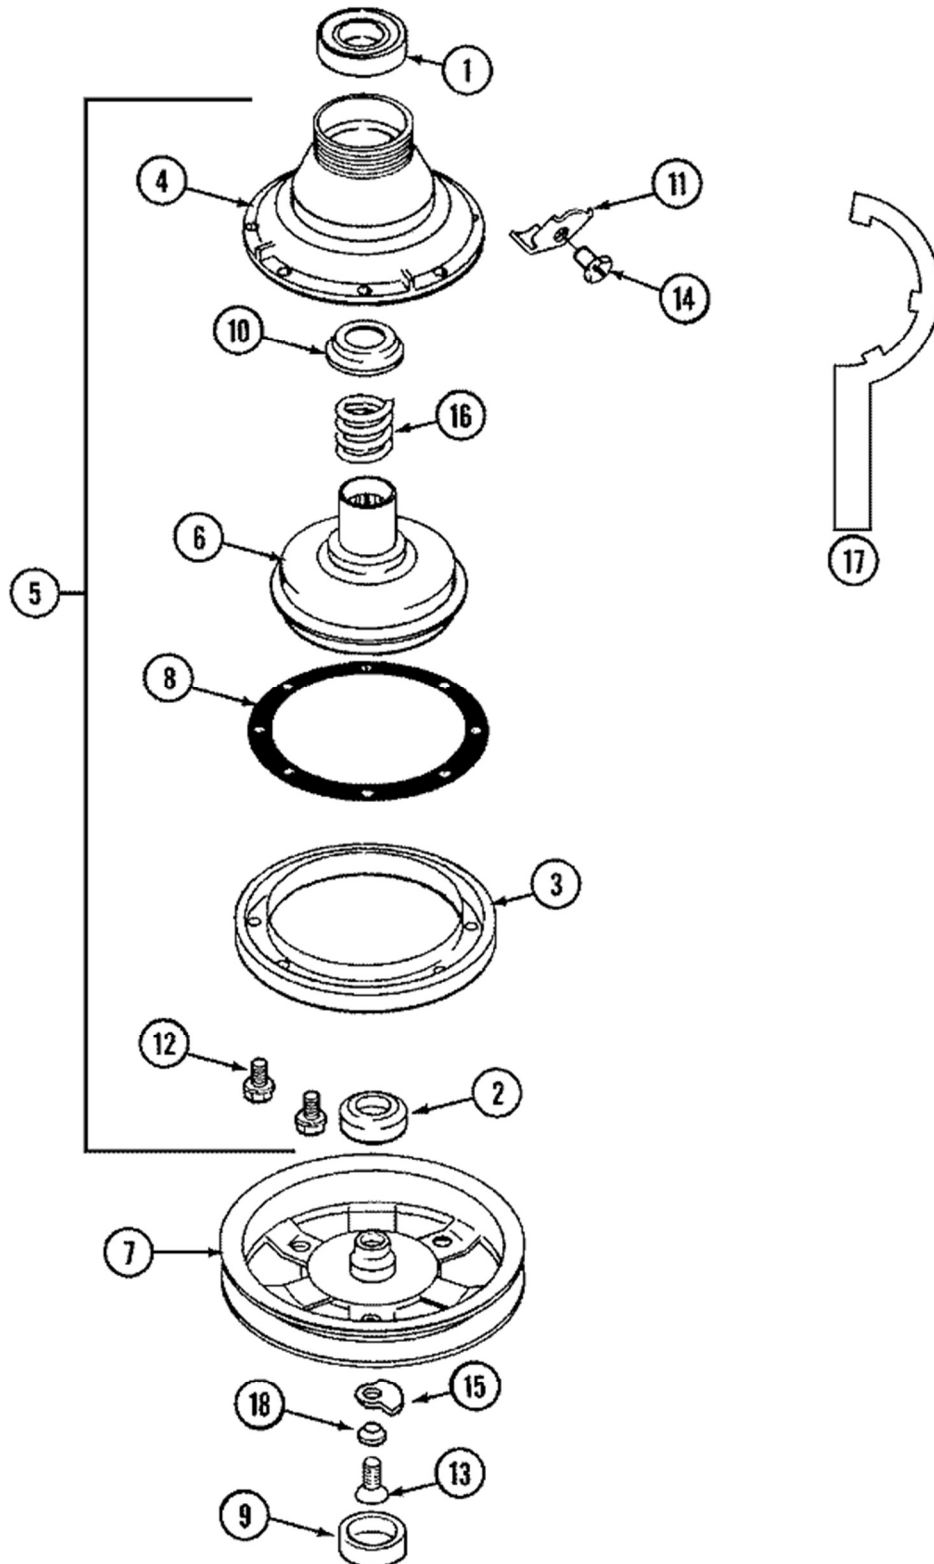

Distribuidor Autorizado

SurteRápido.com

Venta de Refacciones
Electrodomesticas

LAVADORA LAT9416AAE

Distribuidor Autorizado

SurteRápido.com

Venta de Refacciones
Electrodomesticas

LAVADORA LAT9416AAE

Guía	N.P.	Descripción
1	WP22003441	REAR BEARING
2	WP200835	BEARING, BRAKE ROTOR
3	WP6-2011900	BRAKE ASSEMBLY
4	WP6-2011900	BRAKE ASSEMBLY
5	WP6-2011900	BRAKE ASSEMBLY
6	WP6-2011900	BRAKE ASSEMBLY
7	WP6-2301530	TRANSMISION DRIVE PULLEY
8	WP6-2011900	BRAKE ASSEMBLY
9	211038	CAP, OIL RETAINER
9	22002428	COVER- DUS
10	WP6-2011900	BRAKE ASSEMBLY
11	WP213325	CLIP- RETA
12	WP8281227	SCREW
13	WP912618	SCREW
14	WP3934714	SCREW
15	WP211089	LUG- STOP
16	WP6-2011900	BRAKE ASSEMBLY
17	Y038315	TOOL, BRAKE PKG.
18	WP22003555	LOCK WASHER FOR STOP LUG