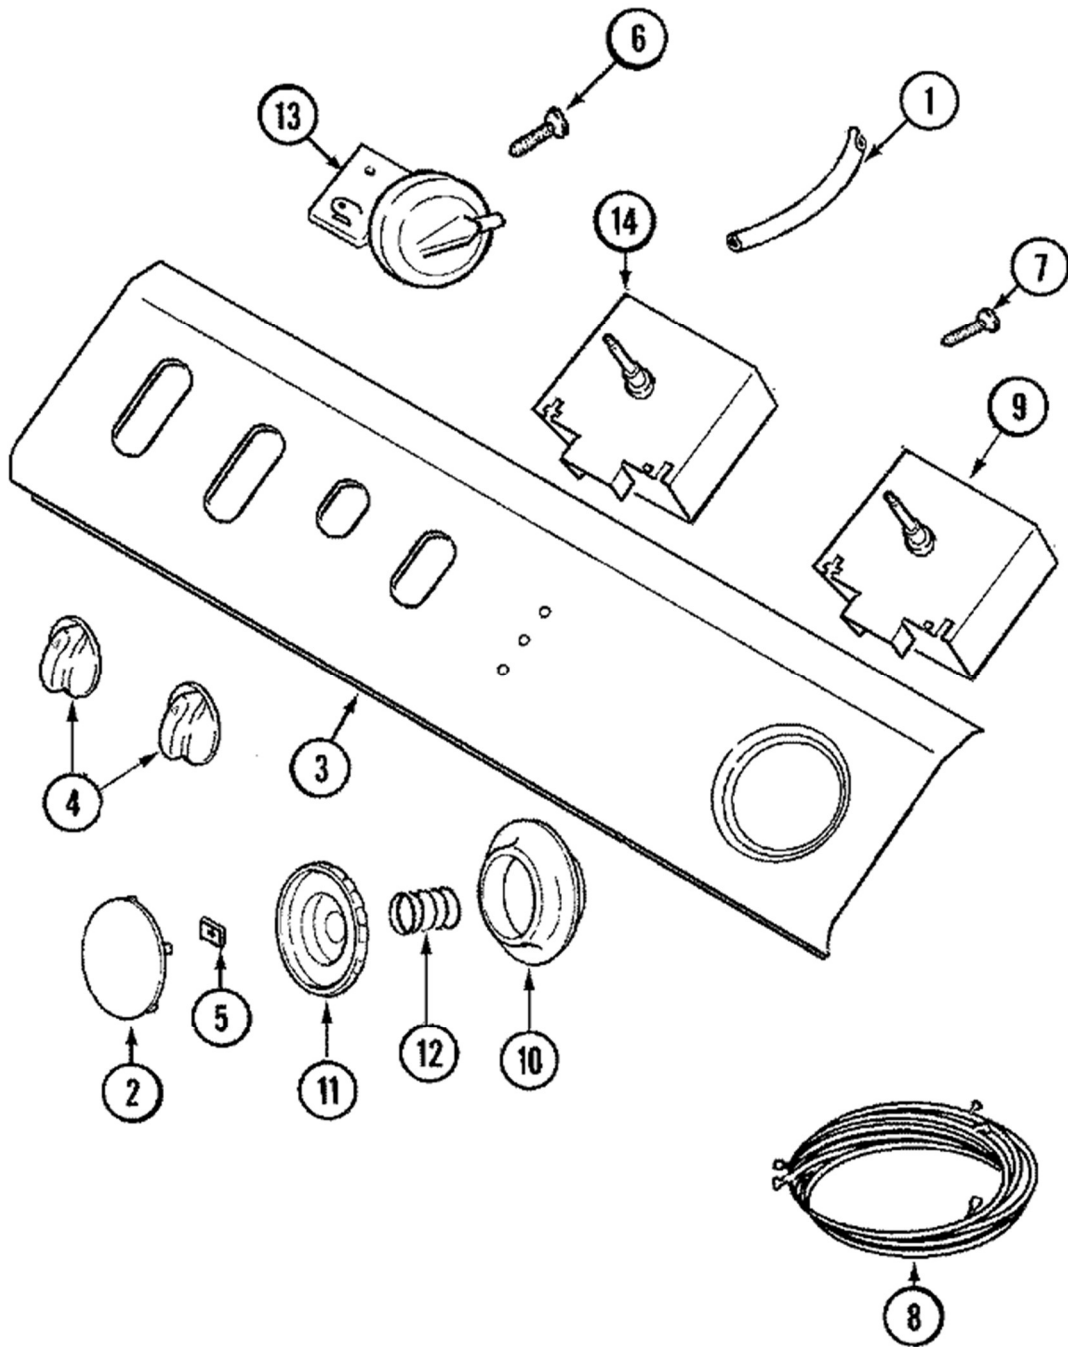

Distribuidor Autorizado

SurteRápido.com

Venta de Refacciones
Electrodomesticas

LAVADORA LAT9416AAE

Distribuidor Autorizado

SurteRápido.com

Venta de Refacciones
Electrodomesticas

LAVADORA LAT9416AAE

Guía	N.P.	Descripción
1	WP22001619	AIR TUBE TUB FILL VOLUME
2	WP22001664	TIMER KNOB INSERT CAP
3	22001709	PANEL
4	WP22001663	SELECTOR KNOB WHITE
5	211605	TIMER KNOB RETAINER CLIP
6	22002339	DESCONTINUED
7	WP3400094	DRYER SCREW
8	22001756	WIRE HARNE
8	22002207	HARNESS-W
9	WP22003362	TIMER (SERIE 15)
9	WP22003362	TIMER (SERIE 30)
9	22003366	TIMER (SERIE 10)
10	WP22001660	TIMER DIAL SKIRT
11	WP22001659	TIMER KNOB BASE
12	WP211065	TIMER KNOB SPRING
13	WP22001656	5-LEVEL ROTARY WATER PRESSURE SWITCH
14	22001825	TEMPERATURE SWITCH
15	22002409	MANUAL USE & CARE
15	22001832	MANUAL USE & CARE