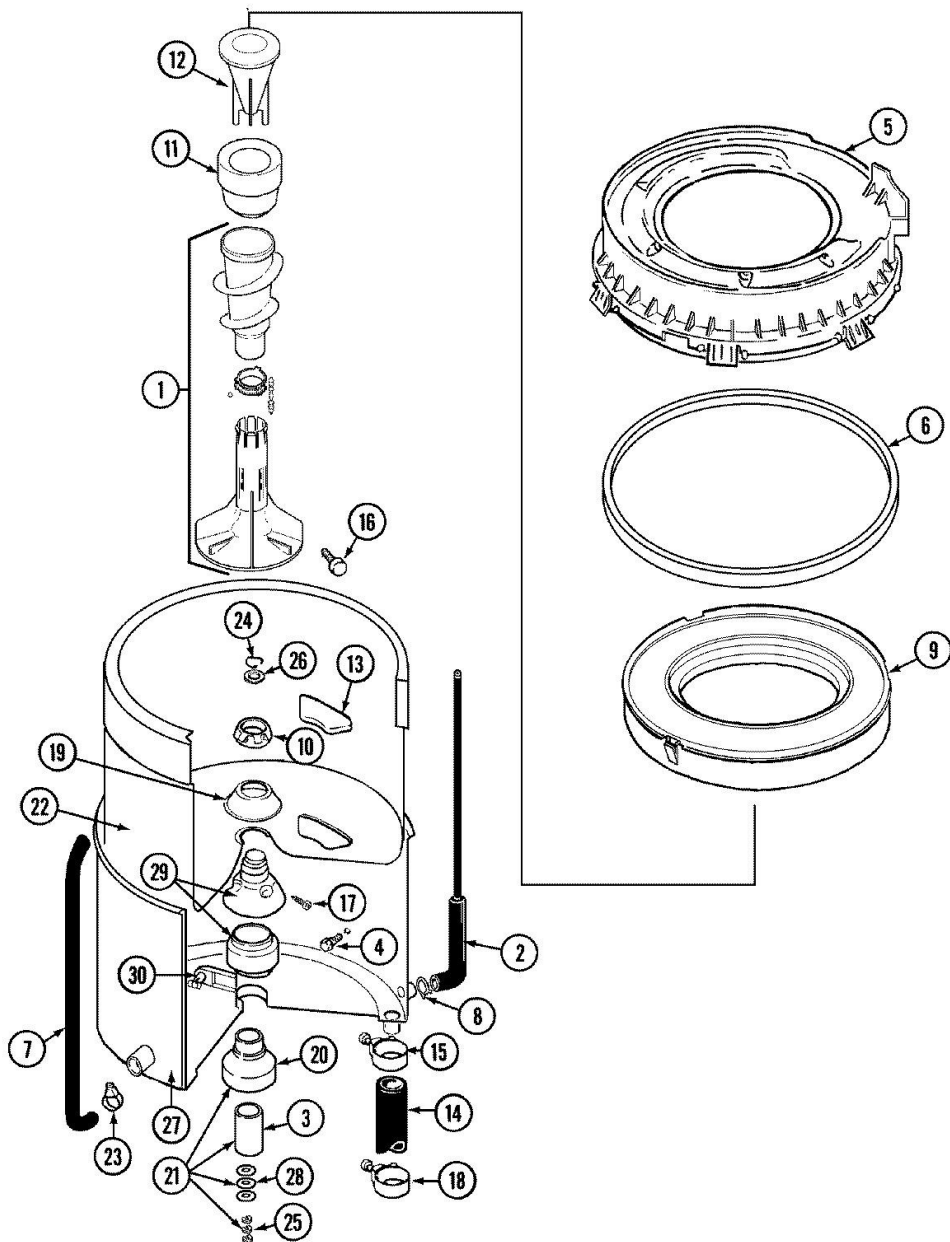

Distribuidor Autorizado

SurteRápido.com

Venta de Refacciones
Electrodomesticas

Lavadora Maytag LAT9416AAQ