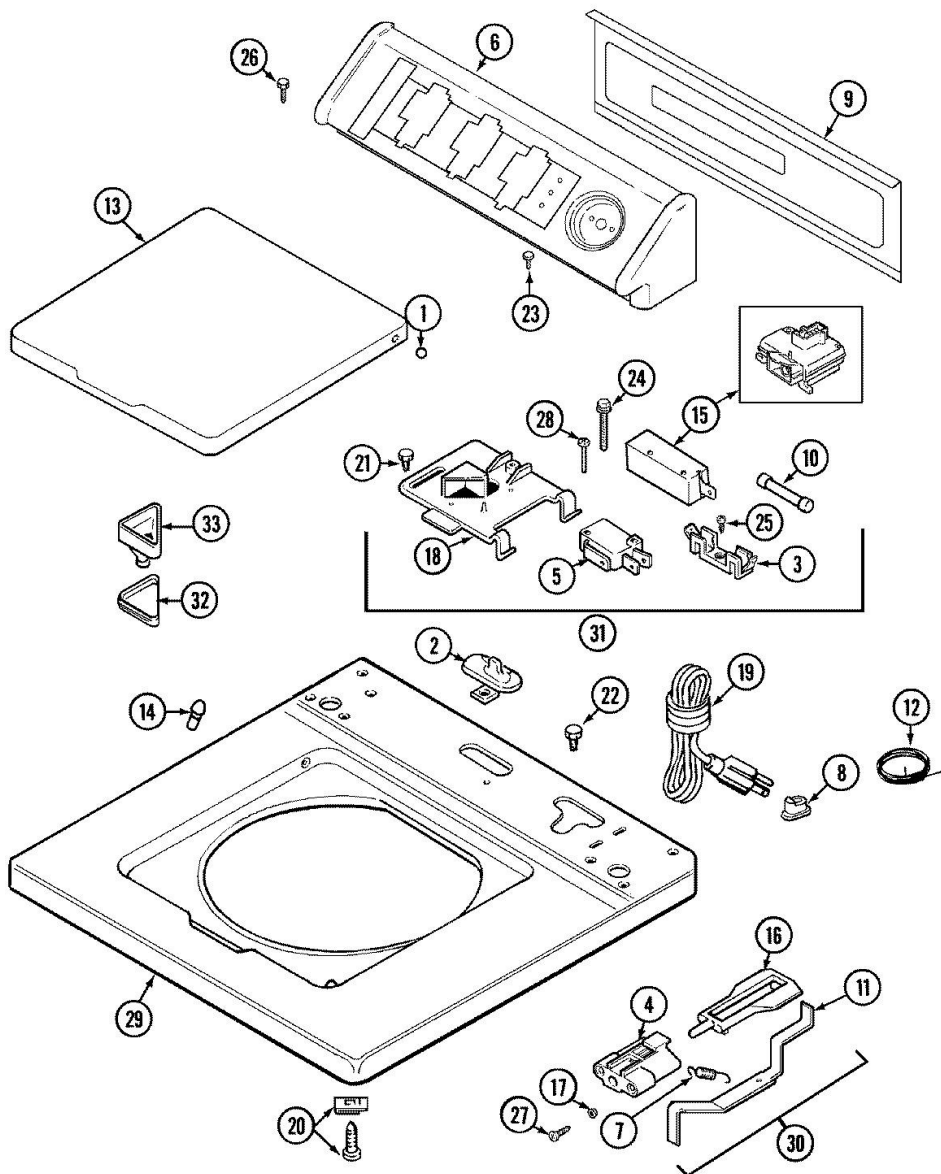

Distribuidor Autorizado

SurteRápido.com

Venta de Refacciones
Electrodomesticas

Lavadora Maytag LAT9416AAQ

Lavadora Maytag LAT9416AAQ

No.Ilus.	N de Parte	Series 10	<u>DESCRIPCIÓN</u>
1	22001619	Series 10	TUBE, WATER LEVEL SWITCH
2	33002347	Series 10	TIMER KNOB INSERT/CAP
3	22002896	Series 10	PANEL, CONTROL (BSQ)
4	22002589	Series 10	KNOB, SELECTOR
5	211605	Series 10	RETAINER, TIMER KNOB
6	8534058	Series 10	SCREW
7	3400094	Series 10	SCREW, TIMER
8	22002207	Series 10	HARNESS, WIRE
9	22003362	Series 10	TIMER
9	22003362	Series 30	TIMER
10	22002598	Series 10	BEZEL, TIMER DIAL (BSQ)
11	22001659	Series 10	TIMER KNOB - GREY
12	211065	Series 10	SPRING, TIMER KNOB
13	22001656	Series 10	5 LEVEL ROTARY PRESSURE SWITCH
14	22001825	Series 10	TEMPERATURE SWITCH - ROTARY
15	22001764	Series 10	MANUAL, USE & CARE
15	22001832	Series 10	MANUAL, USE & CARE

Distribuidor Autorizado

SurteRápido.com

Venta de Refacciones
Electrodomesticas

Lavadora Maytag LAT9416AAQ

Lavadora Maytag LAT9416AAQ

No.Illus.	N de Parte	Series 10	<u>DESCRIPCIÓN</u>
1	211726	Series 10	HINGE, BALL
2	W11233072	Series 10	SCREW
2	22001298	Series 10	CAP, TOP COVER
4	22002135	Series 10	BRACKET, UNBALANCE
6	22002616	Series 10	CONSOLE (BSQ)
7	213720	Series 10	SPRING
8	211881	Series 10	GROMMET, CORD
9	216423	Series 10	SCREW
9	22001662	Series 10	SCREW
9	22001814	Series 10	BACK PANEL, CONSOLE
11	22001968	Series 10	LEVER, UNBALANCE
12	22001654	Series 10	WIRE, GROUND
12	Y705026	Series 10	SCREW
13	22002654	Series 10	LID, WITH LEGEND (BSQ)
14	212716	Series 10	BUMPER, LID
15	12001908	Series 10	SWITCH, LID
15	22001972	Series 15	CLIP, CABINET
16	216255	Series 10	PLUNGER, UNBALANCE
17	211500	Series 10	WASHER, BRACKET TO TOP COVER
19	22003062	Series 10	CORD, POWER
20	22001402	Series 10	SCREW
21	W11233072	Series 10	SCREW
22	Y705026	Series 10	SCREW
23	216423	Series 10	SCREW
24	213501	Series 10	SCREW, No.6-20 X 1-1/8 INCH
25	Y311711	Series 10	SCREW
26	216423	Series 10	SCREW