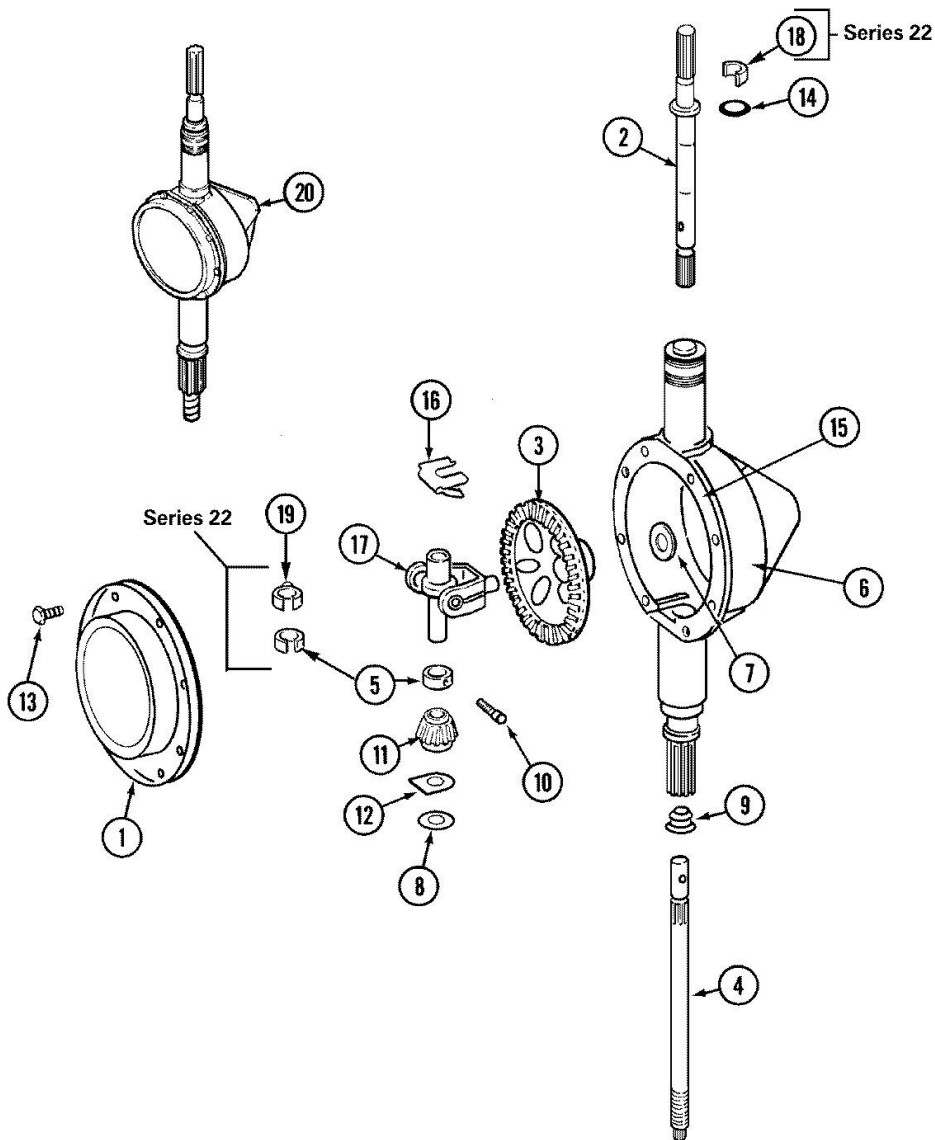

Lavadora Maytag LAT9416AAQ

No. Ilus.	N de Parte	Series 10	<u>DESCRIPCIÓN</u>
27	22001600	Series 10	SCREW (OVAL CTSK HD)
28	22001352	Series 10	SCREW, CHECK SWITCH
29	22002650	Series 10	COVER, TOP ASSY (BSQ-BLEACH)
30	22001969	Series 10	UNBALANCE LEVER ASSEMBLY
31	22001682	Series 10	SWITCH ASSY., LID W/4AMP FUSE
32	215374	Series 10	GASKET FOR BLEACH CUP
33	22002596	Series 10	CUP, BLEACH (BSQ)

Distribuidor Autorizado

SurteRápido.com

Venta de Refacciones
Electrodomesticas

Lavadora Maytag LAT9416AAQ

Lavadora Maytag LAT9416AAQ

No. Ilus.	N de Parte	Series 10	DESCRIPCIÓN
1	206628	Series 10	COVER, TRANSMISSION
2	6-2168983	Series 10	SHAFT, AGITATOR
3	206713	Series 10	GEAR, BEVEL
4	22002342	Series 10	SHAFT, CENTER (DEEP TUB)
5	22002353	Series 22	COLLAR, CENTER SHAFT
6	22002416	Series 10	ASSEMBLY, CASE CASTING DEEP
7	215394	Series 10	WASHER, BEVEL GEAR
8	211483	Series 10	WASHER, SPLINED
9	207843	Series 10	SEAL, LIP (CENTER SHAFT)
10	W10124350	Series 22	NOT REQUIRED PART OR SEE NOTE
11	215401	Series 10	PINION
12	215395	Series 10	PLATE, CLUTCH
13	215417	Series 22	SCREW, TRANSMISSION COVER
14	22002417	Series 10	O-RING AGITATOR SHAFT
15	Y058700	Series 10	SILASTIC, ADH. SEALANT
16	W10124350	Series 22	NOT REQUIRED PART OR SEE NOTE
17	206685	Series 10	BLOCK, TORQUE AND YOKE ASSEM
18	22002340	Series 10	COLLAR, AGITATOR SHAFT
19	22002341	Series 10	COLLAR, LOWER PLASTIC KEEPER
20	22002126	Series 10	TRANS (DEEP TUB, COMPLETE)