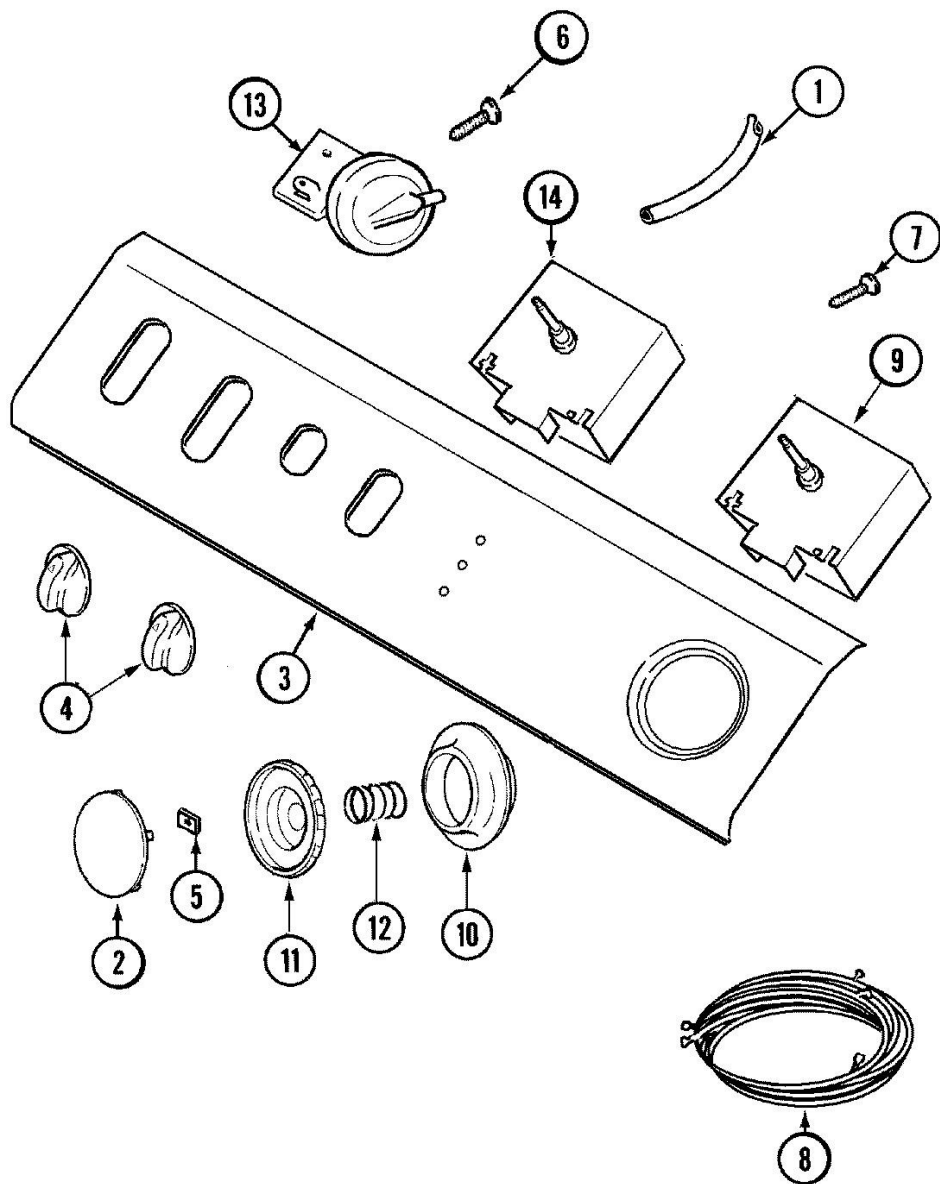

Lavadora Maytag LAT9416AAQ

No. Ilus.	N de Parte	Series 10	<u>DESCRIPCIÓN</u>
18	213007	Series 10	SCREW, CABINET
19	213121	Series 10	SCREW
19	213122	Series 10	SCREW,CBNT.TO FRNT OF BASE--NA
20	Y313561	Series 10	SCREW----NA
21	22001187	Series 10	INJECTOR (UPR)
22	22001186	Series 10	INJECTOR (LWR)
23	22001304	Series 10	INJECTOR ASSY., WATER
24	22001190	Series 10	HOSE, INJECTOR
25	216169	Series 10	CLAMP,HOSE-INJEC.HOSE TO VALVE
26	22001972	Series 10	CLIP, CABINET

Lavadora Maytag LAT9416AAQ

Lavadora Maytag LAT9416AAQ

No.Ilus.	N de Parte	Series 10	<u>DESCRIPCIÓN</u>
1	22003441	Series 10	BALL BEARING, RADIAL
2	200835	Series 10	BEARING, BRAKE ROTOR
3	6-2011900	Series 10	DRUM, BRAKE
4	6-2011900	Series 10	HOUSING, BRAKE
5	6-2011900	Series 10	BRAKE ASSEMBLY
6	6-2011900	Series 10	ROTOR, BRAKE (W/FACING)
7	22002431	Series 10	PULLEY ASSEMBLY
8	6-2011900	Series 10	GASKET, BRAKE DRUM
9	W10850494	Series 10	COVER, DUST (PLASTIC)
10	6-2011900	Series 10	RETAINER, BRAKE SPRING
11	213325	Series 10	CLIP, RETAINER
12	211000	Series 10	SCREW,HEX HEAD (BRAKE DRUM)
13	912618	Series 10	SCREW,STOP LUG(CENTER SHAFT)
14	3934714	Series 10	SCREW, RETAINING CLIP

Distribuidor Autorizado

SurteRápido.com

Venta de Refacciones
Electrodomesticas

Lavadora Maytag LAT9416AAQ

Lavadora Maytag LAT9416AAQ

No.Ilus.	N de Parte	Series 10	<u>DESCRIPCIÓN</u>
1	22001619	Series 10	TUBE, WATER LEVEL SWITCH
2	33002347	Series 10	TIMER KNOB INSERT/CAP
3	22002896	Series 10	PANEL, CONTROL (BSQ)
4	22002589	Series 10	KNOB, SELECTOR
5	211605	Series 10	RETAINER, TIMER KNOB
6	8534058	Series 10	SCREW
7	3400094	Series 10	SCREW, TIMER
8	22002207	Series 10	HARNESS, WIRE
9	22003362	Series 10	TIMER
9	22003362	Series 30	TIMER
10	22002598	Series 10	BEZEL, TIMER DIAL (BSQ)
11	22001659	Series 10	TIMER KNOB - GREY
12	211065	Series 10	SPRING, TIMER KNOB
13	22001656	Series 10	5 LEVEL ROTARY PRESSURE SWITCH
14	22001825	Series 10	TEMPERATURE SWITCH - ROTARY
15	22001764	Series 10	MANUAL, USE & CARE
15	22001832	Series 10	MANUAL, USE & CARE