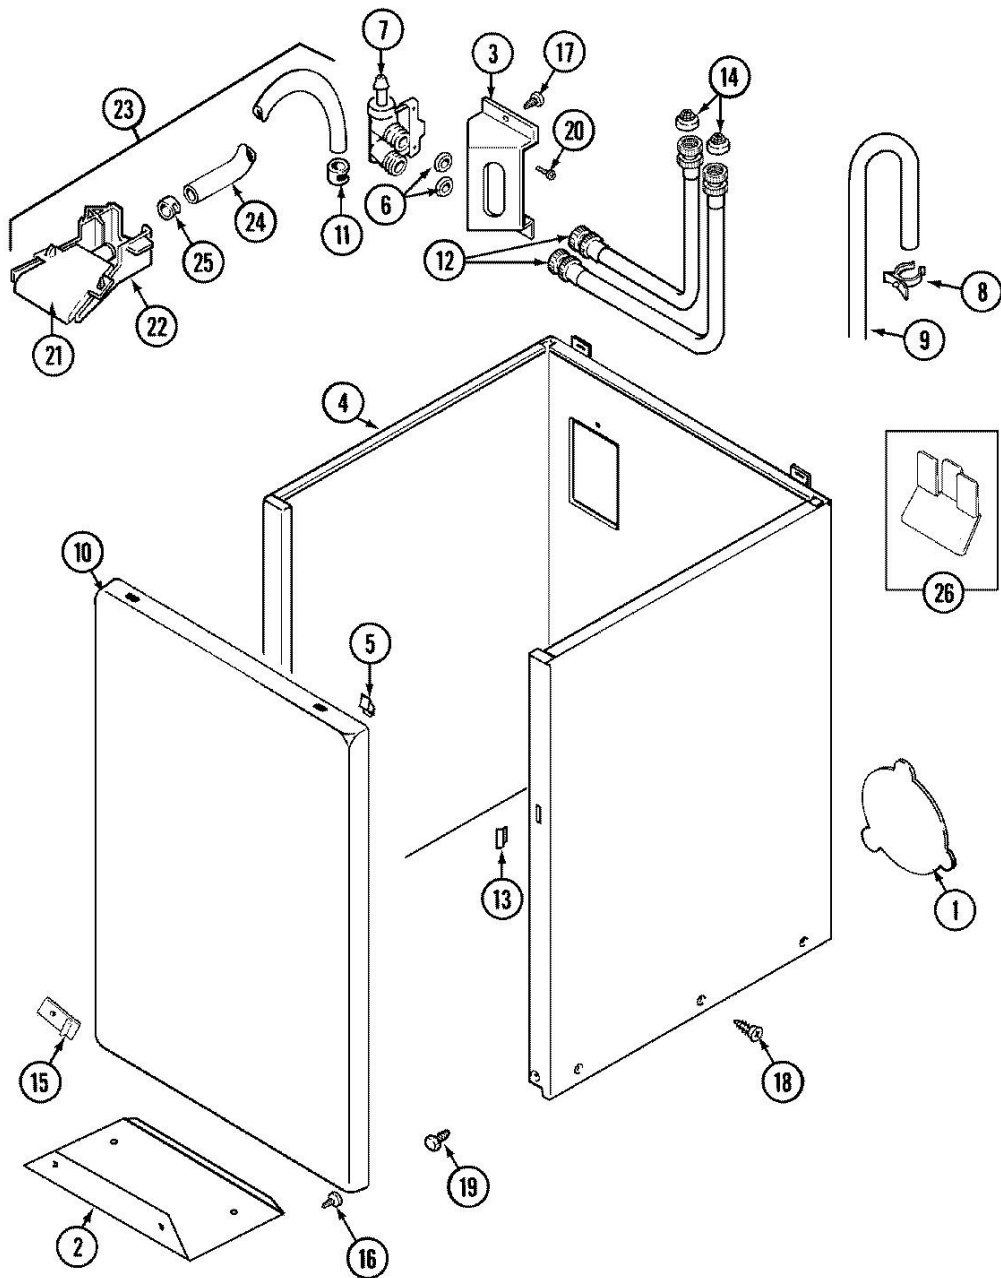

Lavadora Maytag LAT9416AAQ

No.Ilus.	N de Parte	Series 10	DESCRIPCIÓN
28	6-2022030	Series 10	PUMP AS PAK
29	205000	Series 10	GLIDE KIT (4 W/POLY LUBE)
30	212979	Series 10	WASHER, TUB BRACE
31	210684	Series 10	FOOT, RUBBER
32	22003235	Series 10	SCREW, BEARING INSERT
33	489128	Series 10	SCREW
34	Y014874	Series 10	SCREW, HEX HD No.10 X 1/2 INC
35	W10346892	Series 10	SCREW
36	Y053241	Series 10	SET SCREW, PULLEY
37	205000	Series 10	GLIDE & SPRING KIT
38	214956	Series 10	MOUNT, MOTOR/UPPER
39	Y054867	Series 10	WASHER, LOCK
40	211100	Series 10	WASHER, CUSHION
41	12112425	Series 10	V BELT, PUMP
42	12112425	Series 10	V BELT,DRIVE PULLEY

Distribuidor Autorizado

SurteRápido.com

Venta de Refacciones
Electrodomesticas

Lavadora Maytag LAT9416AAQ

Lavadora Maytag LAT9416AAQ

No.Illus.	N de Parte	Series 10	DESCRIPCIÓN
1	211294	Series 10	SCREW
1	211878	Series 10	PLATE, ACCESS
1	22001683	Series 10	PLATE, ACCESS (W/HOLE)
2	213846	Series 10	GUARD, BELT
3	22002361	Series 10	BRACKET, VALVE
3	22003217	Series 10	SCREW, BRACKET TO CABINET
4	22002657	Series 10	CABINET ASSEMBLY (BSQ)
5	22001650	Series 10	FASTENER, SPRING
6	Y013783	Series 10	GASKET, INLET HOSE
7	214337	Series 10	SCREEN, VALVE
7	22002360	Series 10	VALVE, WATER
8	22001815	Series 10	CLIP, HOSE
9	22001816	Series 10	HOSE, DRAIN
9	22003410	Series 25	HOSE, DRAIN
9	22002701	Series 25	RETAINER, DRAIN HOSE
10	22001817	Series 10	SHEET, SOUND DAMPER (FT. PNL)
10	22002658	Series 10	PANEL, FRONT (BSQ)
11	216169	Series 10	CLAMP,HOSE-INJEC.HOSE TO VALVE
12	202860	Series 10	INLET HOSE ASSY.
13	22002331	Series 10	SPACER, FRONT PANEL
14	12001413	Series 10	SCREEN WASHER, INLET HOSE
15	22001995	Series 10	SCREW
15	22002376	Series 10	CLIP
15	22002377	Series 10	CLIP, RETAINER (LOWER)
15	22002378	Series 10	SCREW
16	211294	Series 10	SCREW
17	22002372	Series 10	SCREW