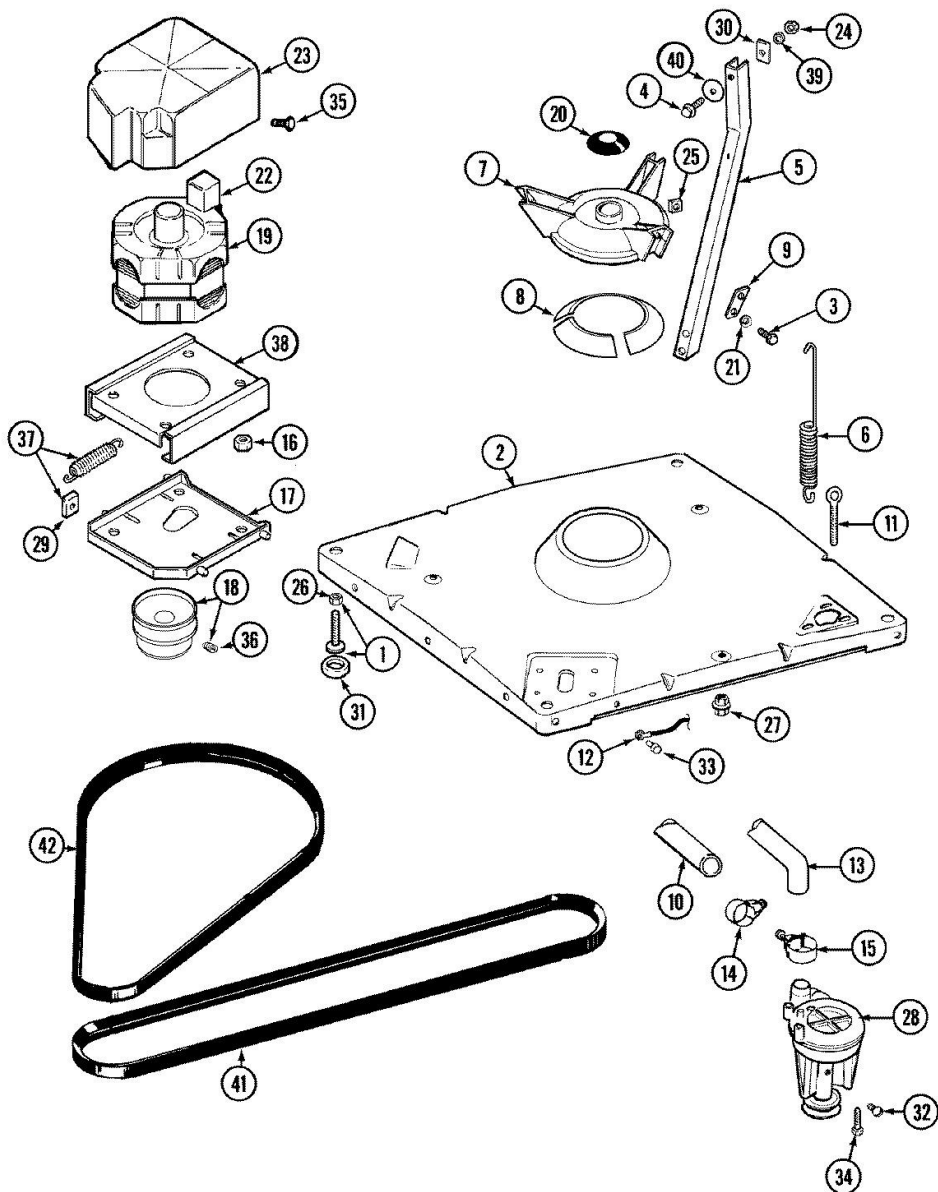

Distribuidor Autorizado

SurteRápido.com

Venta de Refacciones
Electrodomesticas

Lavadora Maytag LAT9416AAQ

Lavadora Maytag LAT9416AAQ

No. Ilus.	N de Parte	Series 10	DESCRIPCIÓN
1	22003428	Series 10	LEG, ADJUSTABLE (W/NUT)
2	22001172	Series 10	BASE (W/DAMPER PADS)
3	Y015627	Series 10	SCREW, HEX HD CAP 5/16 X 5/8
4	W10175939	Series 10	BOLT & GASKET ASSY.(SHORT)
4	W10175938	Series 10	BOLT & GASKET ASSEMBLY (LONG)
5	213053	Series 10	BRACE, TUB
6	22001300	Series 10	SPRING, CENTERING
7	203725	Series 10	DAMPER W/BOLT & CLIP
8	203956	Series 10	DAMPER PAD KIT (W/POLY LUBE)
9	213073	Series 10	WASHER, DOUBLE
11	W11129403	Series 10	BOLT, EYE/CENTERING SPRING
12	901220	Series 10	WIRE, GROUND
13	213045	Series 10	DRAIN HOSE-TUB TO PUMP
15	285655	Series 10	CLAMP, HOSE
16	3400029	Series 10	NUT, WASHERED LOCK
17	22001301	Series 10	MOUNT, MOTOR LOWER-ASSEMB
18	6-2008160	Series 10	PULLEY, MOTOR (W/SET SCREW)
19	12002353	Series 10	MOTOR - TWO SPEED 120-60
20	22001586	Series 10	DEFLECTOR, WATER
21	911852	Series 10	WASHER, LOCK (BRACE)
22	205131	Series 10	SWITCH, MOTOR START
22	206504	Series 10	MOTOR EXTERNAL START SWITCH
23	215098	Series 10	SHIELD, MOTOR
24	Y052734	Series 10	NUT
25	Y052785	Series 10	NUT, BRACE TO DAMPER
26	210385	Series 10	NUT, LOCK
27	211949	Series 10	NUT, EYEBOLT

Lavadora Maytag LAT9416AAQ

No.Ilus.	N de Parte	Series 10	DESCRIPCIÓN
28	6-2022030	Series 10	PUMP AS PAK
29	205000	Series 10	GLIDE KIT (4 W/POLY LUBE)
30	212979	Series 10	WASHER, TUB BRACE
31	210684	Series 10	FOOT, RUBBER
32	22003235	Series 10	SCREW, BEARING INSERT
33	489128	Series 10	SCREW
34	Y014874	Series 10	SCREW, HEX HD No.10 X 1/2 INC
35	W10346892	Series 10	SCREW
36	Y053241	Series 10	SET SCREW, PULLEY
37	205000	Series 10	GLIDE & SPRING KIT
38	214956	Series 10	MOUNT, MOTOR/UPPER
39	Y054867	Series 10	WASHER, LOCK
40	211100	Series 10	WASHER, CUSHION
41	12112425	Series 10	V BELT, PUMP
42	12112425	Series 10	V BELT,DRIVE PULLEY