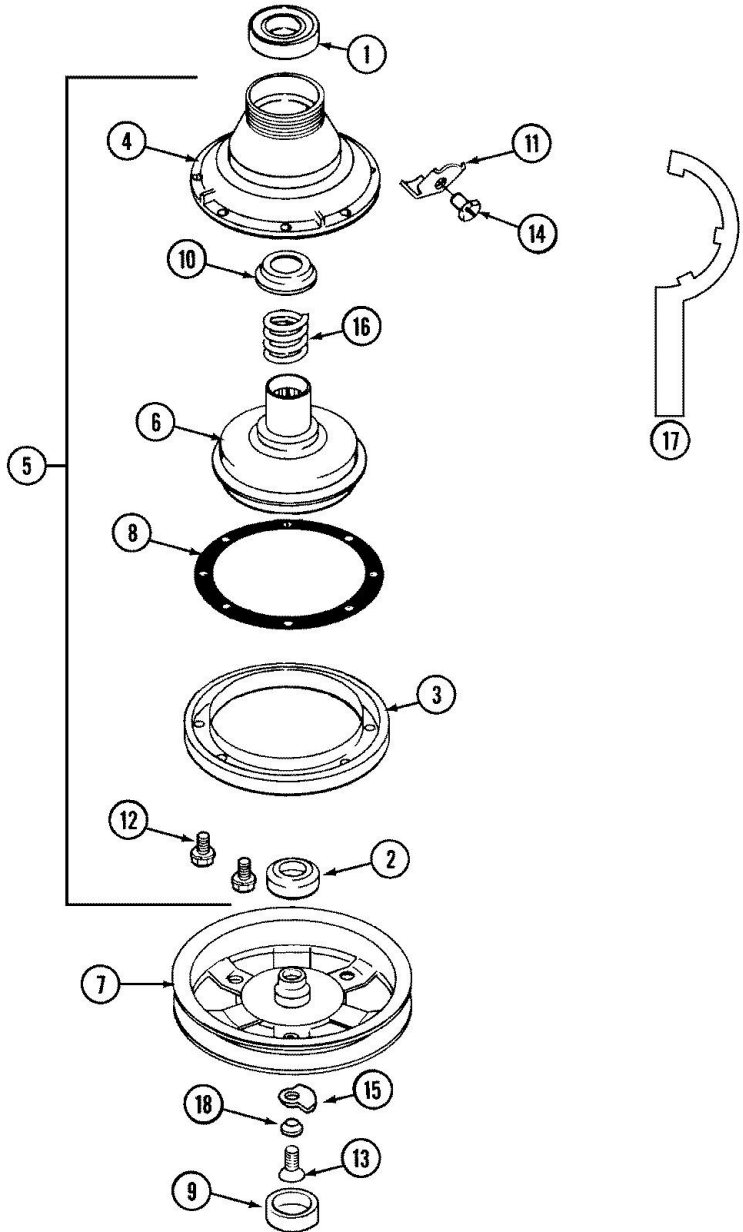

Lavadora Maytag LAT9416AAQ