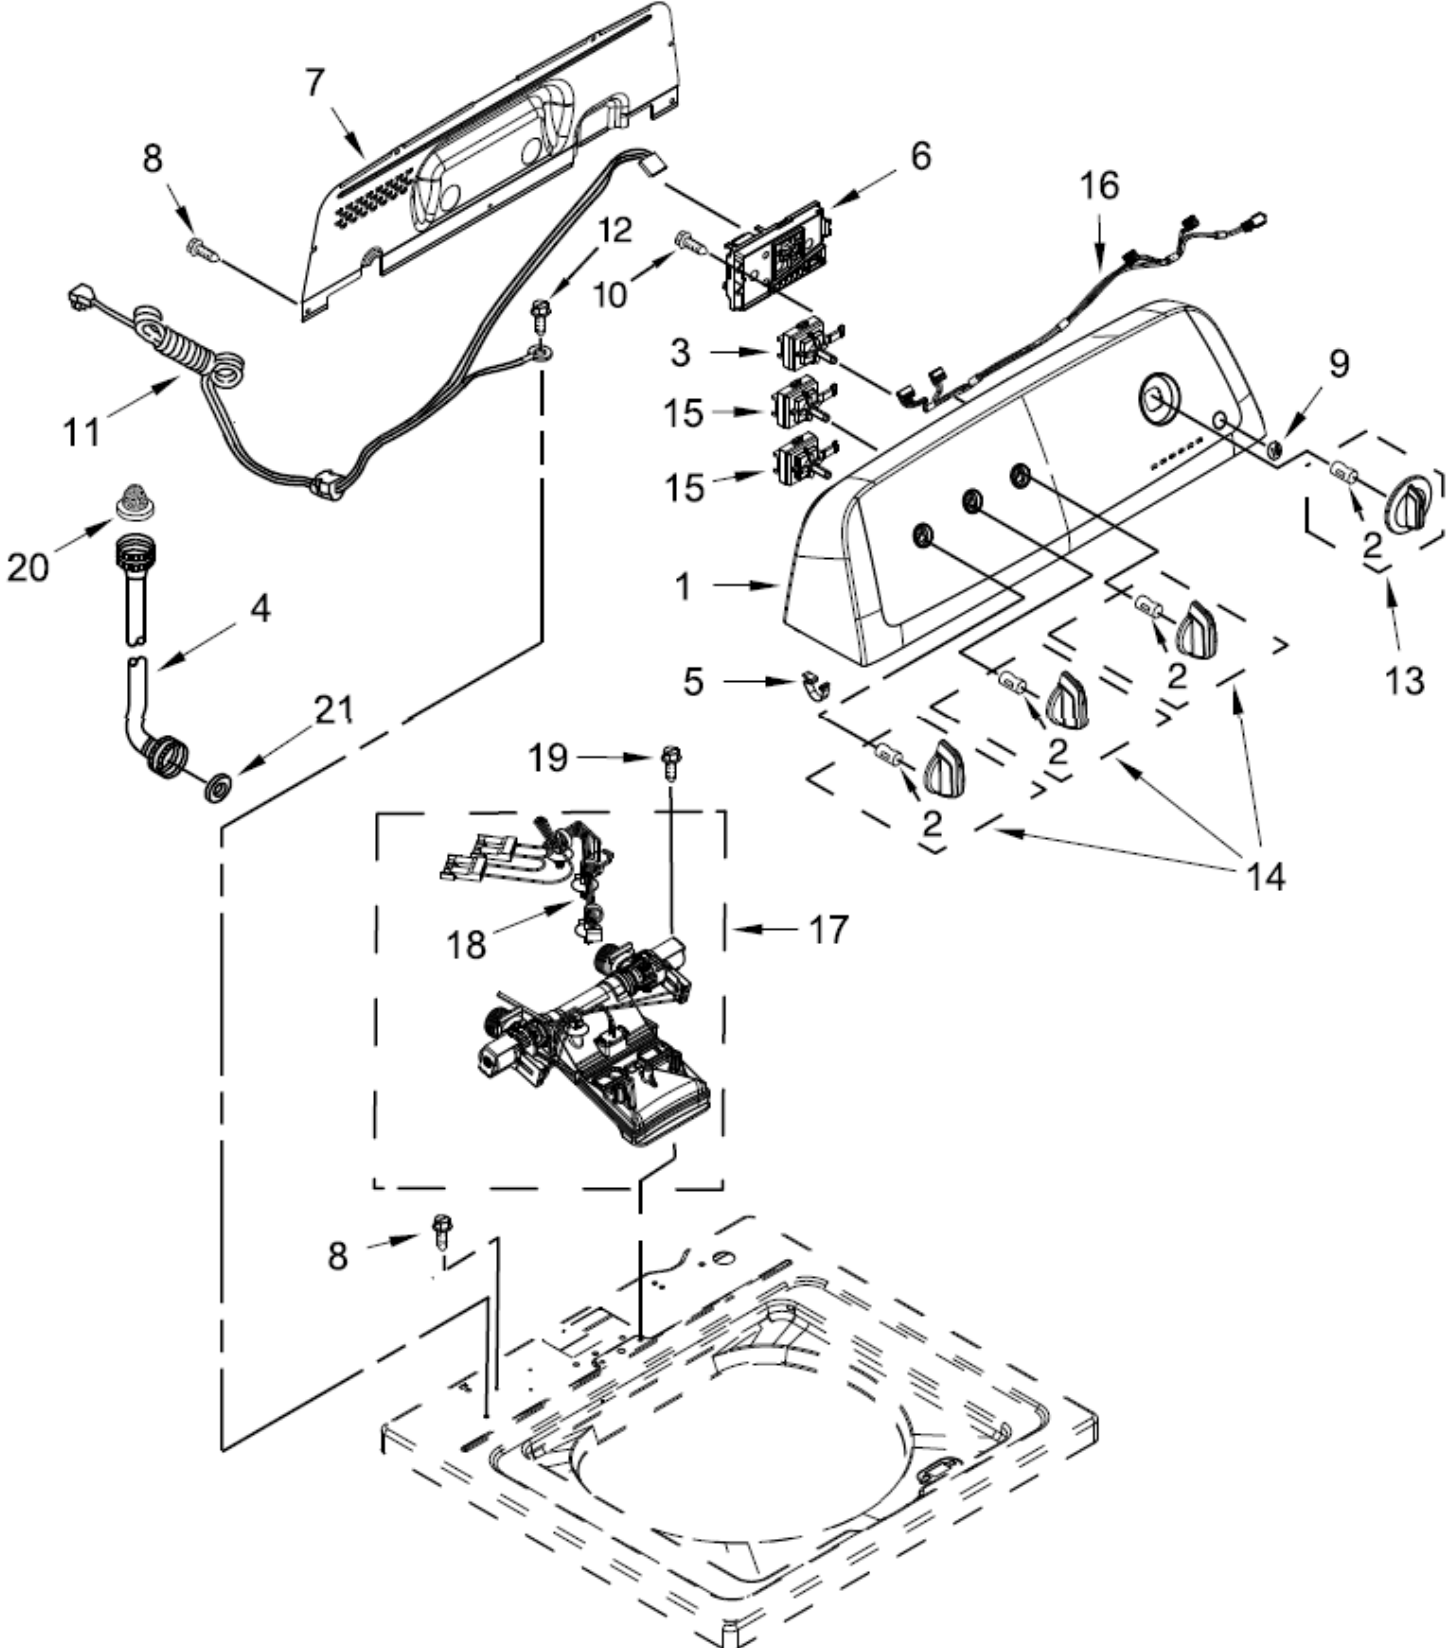

LAVADORA 7MWTW1700BQ0

LAVADORA 7MWTW1700BQ0

<u>Illus. No.</u>	<u>Part No.</u>	<u>Description</u>
1	W10552346	Panel, Console
2	8536939	Clip, Spring
3	W10414381	Switch, Rotary Encoder (2 Position)
4		Hose, Water Inlet
	W10194210	Cold Water
	W10194211	Hot Water
5	8312709	Clip, Console
6	W10570356	Control Unit Assembly
7	W10409320	Panel, Console Rear Cover
8	1157158	Screw

<u>Illus. No.</u>	<u>Part No.</u>	<u>Description</u>
9	W10251309	Push Button, Start
10	90767	Screw
11	W10525192	Cord, Power
12	3400076	Screw
13		Knob, Timer
	W10453946	White
14		Knob, Control
	W10453947	White
15	W10414397	Switch, Rotary Encoder (3 Position)
16	W10291183	Harness, Upper
17	W10472844	Inlet Assembly, Water

<u>Illus. No.</u>	<u>Part No.</u>	<u>Description</u>
18	W10423127	Harness, Valve
19	8281163	Screw
20	353362	Washer, Filter
21	W10242307	Washer, Inlet Hose