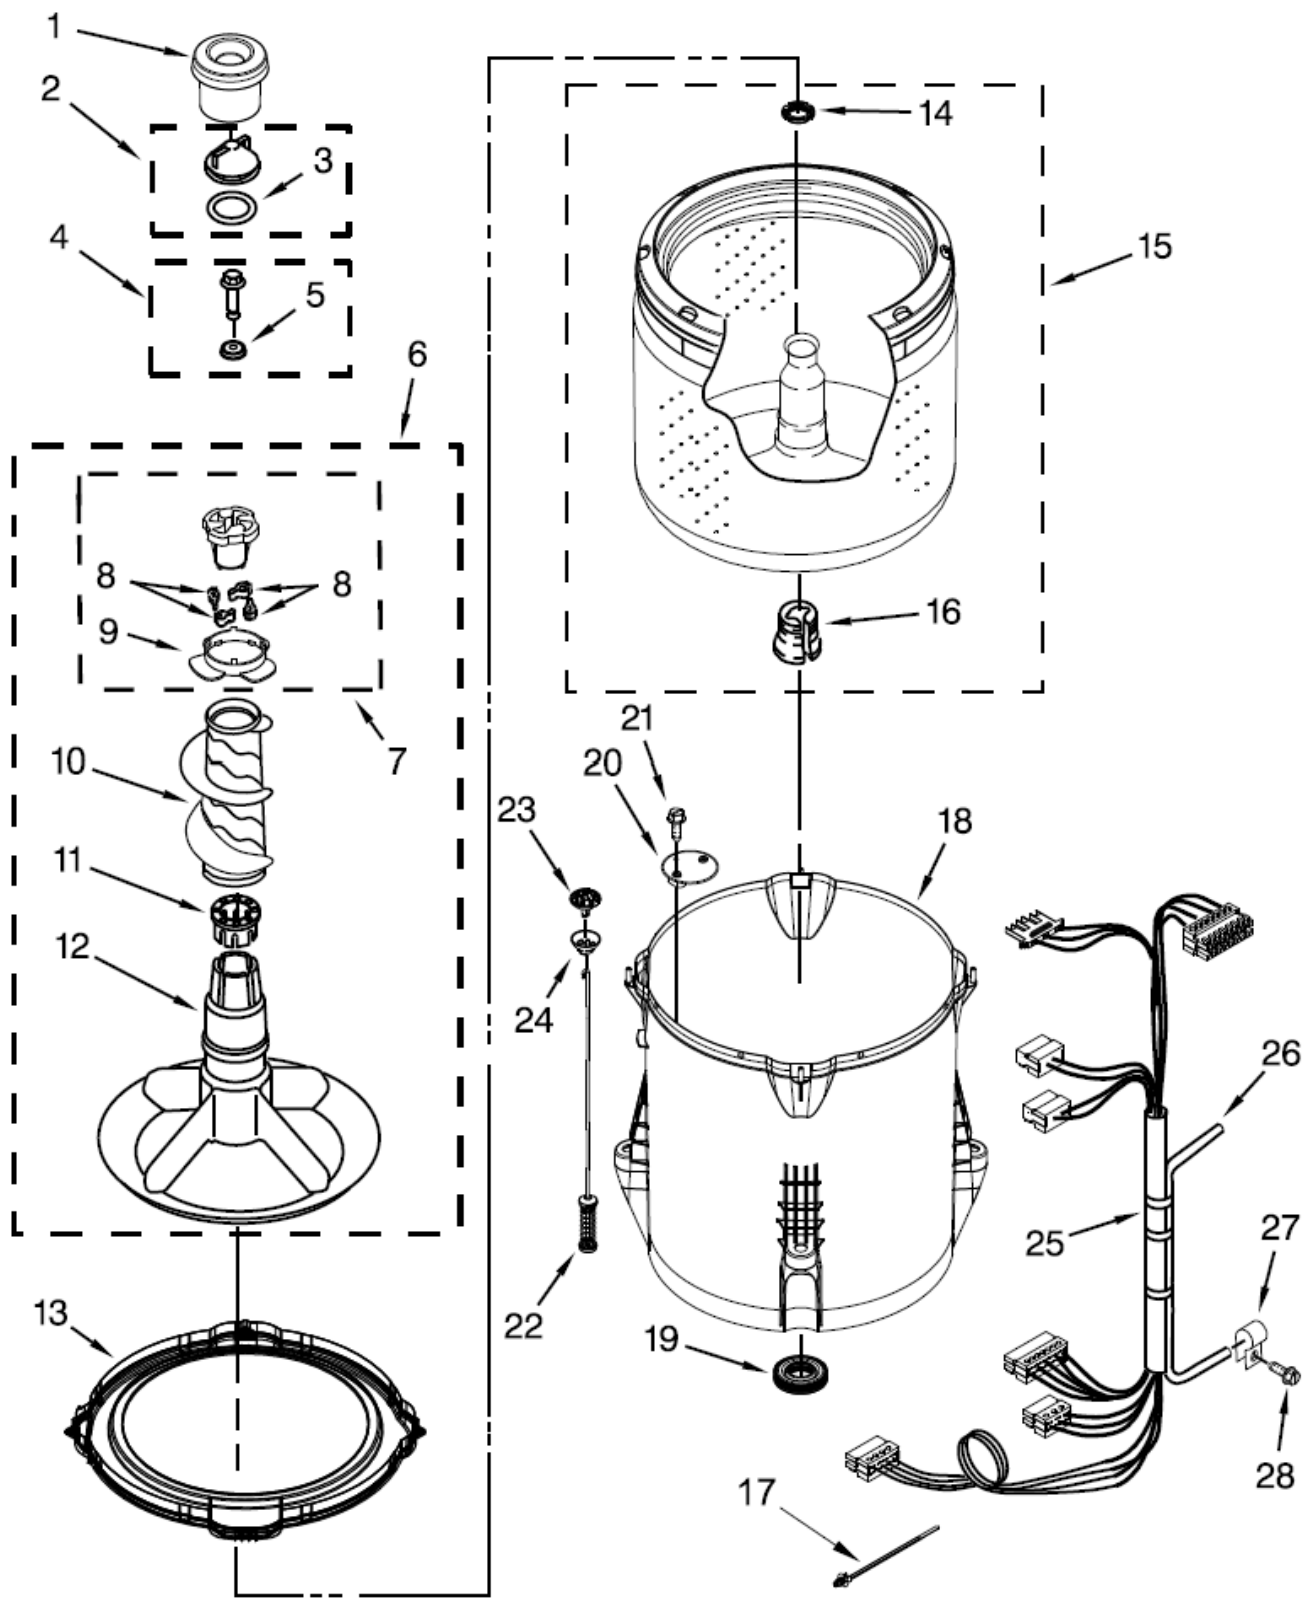

LAVADORA 7MWTW1700BQ0

<u>Illus. No.</u>	<u>Part No.</u>	<u>Description</u>
1	W10552346	Panel, Console
2	8536939	Clip, Spring
3	W10414381	Switch, Rotary Encoder (2 Position)
4		Hose, Water Inlet
	W10194210	Cold Water
	W10194211	Hot Water
5	8312709	Clip, Console
6	W10570356	Control Unit Assembly
7	W10409320	Panel, Console Rear Cover
8	1157158	Screw

<u>Illus. No.</u>	<u>Part No.</u>	<u>Description</u>
9	W10251309	Push Button, Start
10	90767	Screw
11	W10525192	Cord, Power
12	3400076	Screw
13		Knob, Timer
	W10453946	White
14		Knob, Control
	W10453947	White
15	W10414397	Switch, Rotary Encoder (3 Position)
16	W10291183	Harness, Upper
17	W10472844	Inlet Assembly, Water

<u>Illus. No.</u>	<u>Part No.</u>	<u>Description</u>
18	W10423127	Harness, Valve
19	8281163	Screw
20	353362	Washer, Filter
21	W10242307	Washer, Inlet Hose

LAVADORA 7MWTW1700BQ0