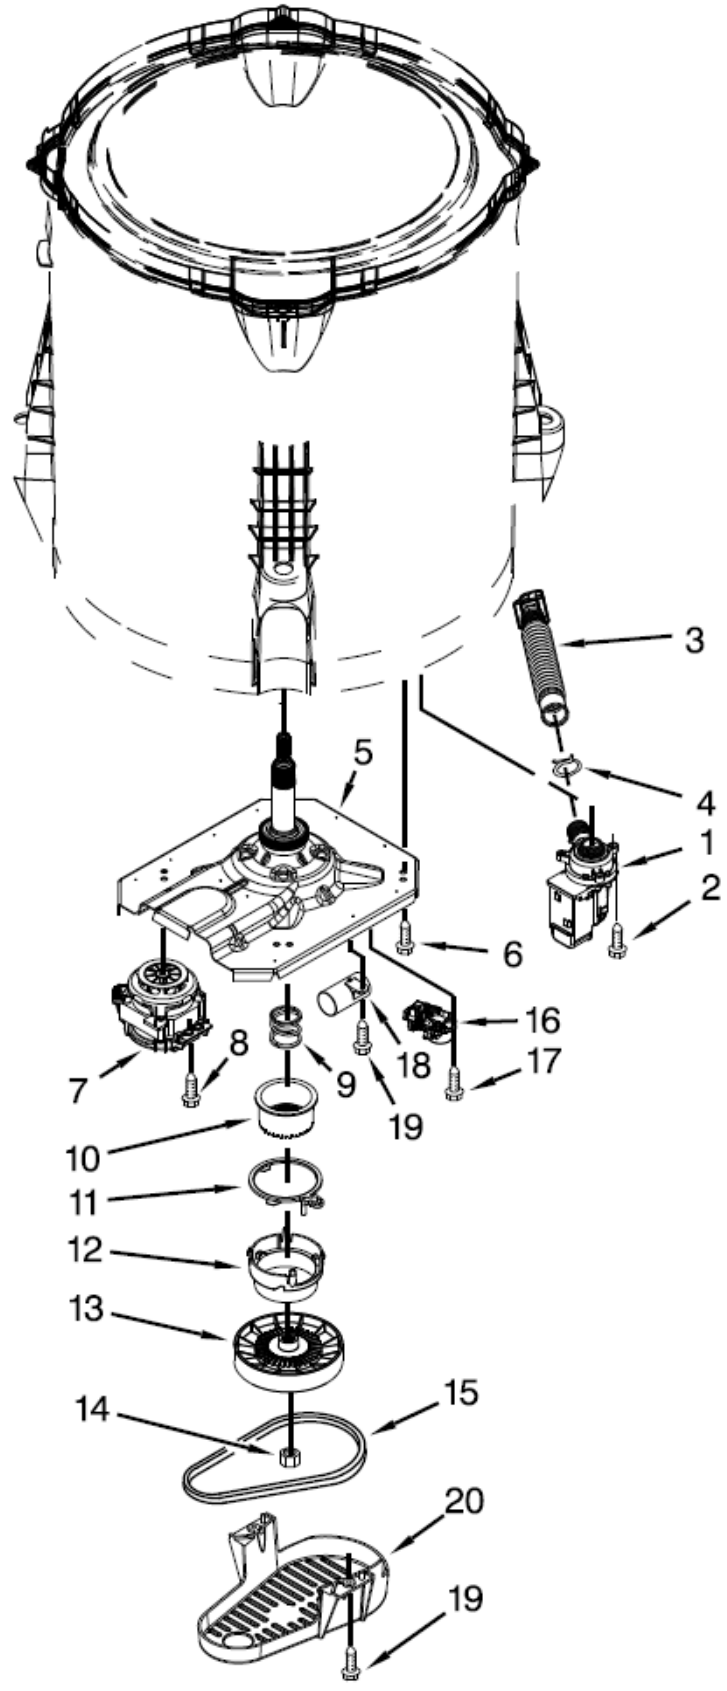

LAVADORA 7MWTW1700BQ0

LAVADORA 7MWTW1700BQ0

<u>Illus. No.</u>	<u>Part No.</u>	<u>Description</u>
1	W10465543	Pump Assembly, Drain
2	W10004910	Screw
3	W10215091	Hose, Inner Drain Assembly
4	8317496	Clamp, Hose
5	W10473144	Gearcase Assembly
6	W10249633	Screw
7	W10416654	Motor, Drive

<u>Illus. No.</u>	<u>Part No.</u>	<u>Description</u>
8	W10094780	Screw
9	W10006382	Spring, Splutch
10	W10006352	Slider, Splutch
11	W10006353	Cam Ring, Splutch
12	W10006354	Cam, Splutch
13	W10006356	Pulley
14	W10163336	Nut, Pulley
15	W10006384	Belt, Drive

<u>Illus. No.</u>	<u>Part No.</u>	<u>Description</u>
16	W10006355	Actuator, Shift
17	9741052	Screw
18	W10390451	Capacitor, Motor Run
19	357640	Screw
20	W10427633	Shield, Pulley Cover