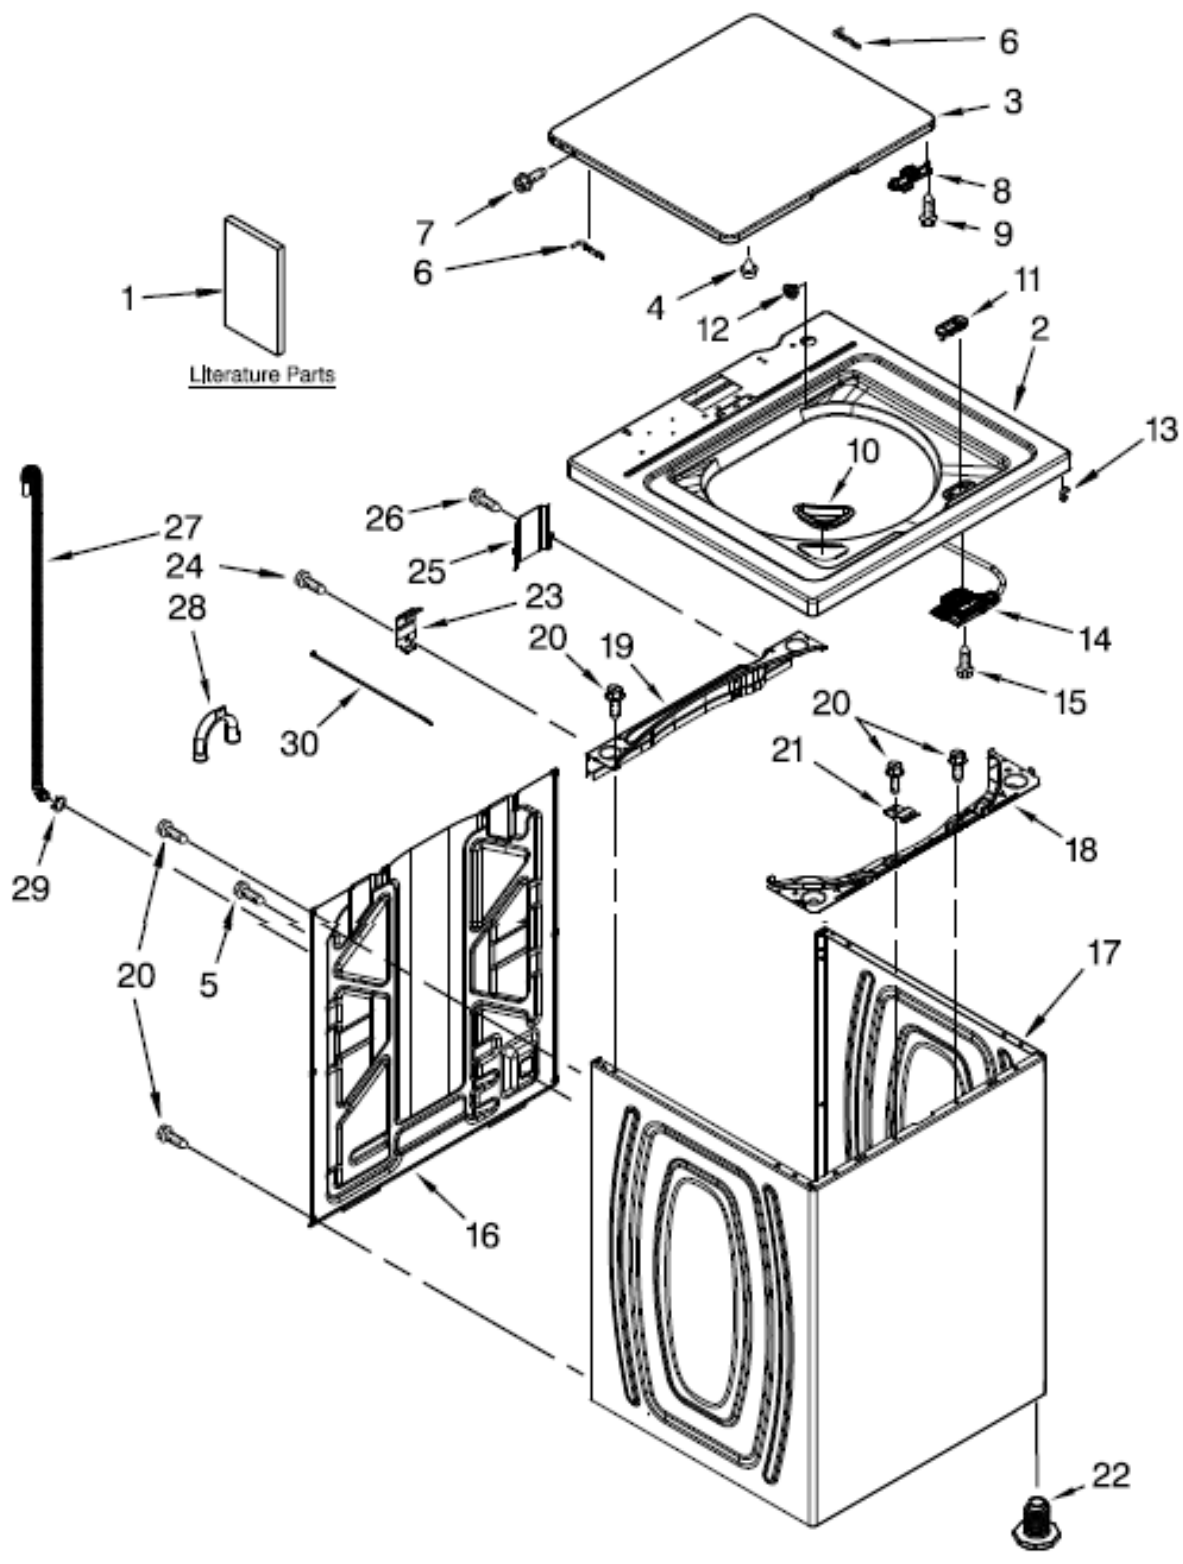

# LAVADORA 7MWTW1700BQ0

# LAVADORA 7MWTW1700BQ0

| <u>Illus. No.</u> | <u>Part No.</u> | <u>Description</u>        |
|-------------------|-----------------|---------------------------|
| 1                 |                 | Literature Parts          |
|                   | W10478095       | Installation Instructions |
|                   | W10564678       | Use & Care Guide          |
|                   | W10468340       | Tech Sheet                |
|                   | W10566788       | Energy Guide              |
| 2                 |                 | Top                       |
|                   | W10251299       | White                     |
| 3                 |                 | Lid & Bumper Assembly     |
|                   | W10251302       | White                     |
| 4                 | 9724509         | Bumper, Lid               |
| 5                 | 9740848         | Screw                     |
| 6                 | 91770           | Hinge, Lid                |
| 7                 | W10119872       | Screw                     |
| 8                 | W10240513       | Strike, Lid Lock          |