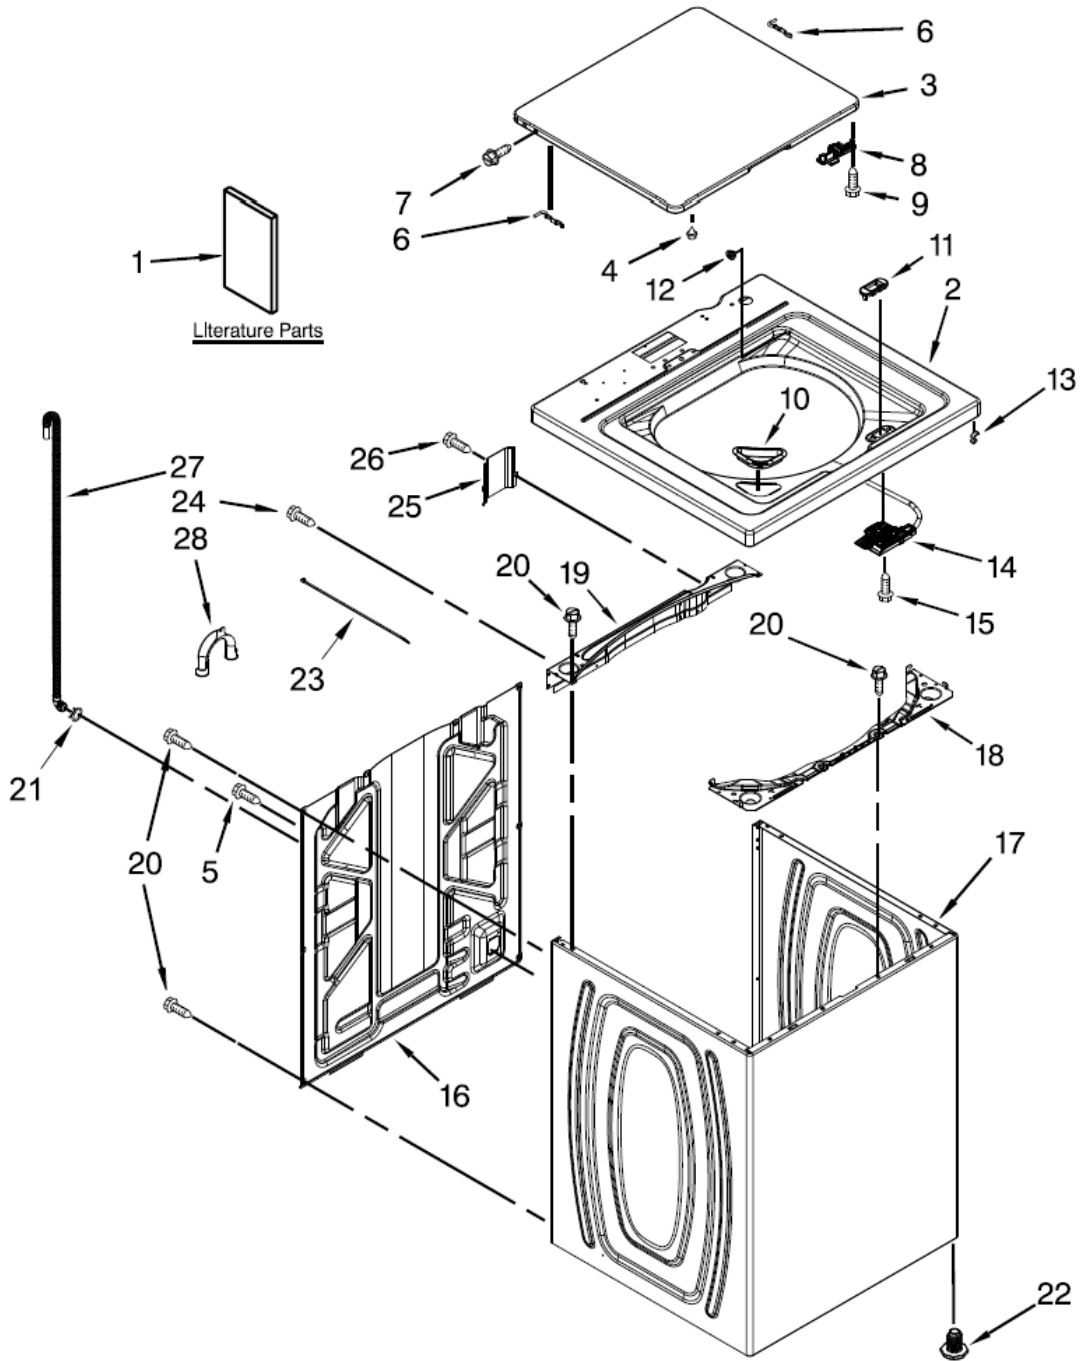

LAVADORA 7MWTW1905DW0

LAVADORA 7MWTW1905DW0

| <u>Illus. No.</u> | <u>Part No.</u> | <u>Description</u> |
|-------------------|-----------------|---------------------------|
| 1 | | Literature Parts |
| | W10658634 | Installation Instructions |
| | W10655226 | Owners Manual |
| | W10468340 | Tech Sheet |
| | W10658018 | Energy Guide |
| 2 | | Top |
| | W10251319 | White |
| 3 | | Lid and Bumper Assembly |
| | W10027624 | White |
| 4 | 9724509 | Bumper, Lid |
| 5 | 9740848 | Screw |
| 6 | 91770 | Hinge, Lid |
| 7 | W10119872 | Screw |
| 8 | | Strike, Lid Lock |
| | W10240513 | White |

| <u>Illus. No.</u> | <u>Part No.</u> | <u>Description</u> |
|-------------------|-----------------|----------------------------|
| 9 | W10273971 | Screw |
| 10 | W10192089 | Dispenser, Bleach |
| 11 | | Bezel, Lid Lock |
| | W10392041 | White |
| 12 | 21258 | Bearing, Lid Hinge |
| 13 | 90016 | Clip, Harness |
| 14 | W10238287 | Latch, Lid Lock Assembly |
| 15 | 8281163 | Screw (Stainless) |
| 16 | W10250884 | Panel, Rear |
| 17 | | Cabinet |
| | W10478060 | White |
| 18 | W10215098 | Brace, Cabinet Top - Front |
| 19 | W10512626 | Brace, Cabinet Top - Rear |

LAVADORA 7MWTW1905DW0

LAVADORA 7MWTW1905DW0

| <u>Illus. No.</u> | <u>Part No.</u> | <u>Description</u> |
|-------------------|-----------------|--|
| 1 | W10643282 | Panel, Console |
| 2 | 8536939 | Clip, Spring |
| 3 | | End Cap (Left) |
| | W10520782 | White |
| 4 | | End Cap (Right) |
| | W10520780 | White |
| 5 | 8312709 | Clip, Console |
| 6 | W10658739 | Control Unit Assembly, Machine and Motor |
| 7 | W10552335 | Panel, Console Rear Cover |
| 8 | 1157158 | Screw |