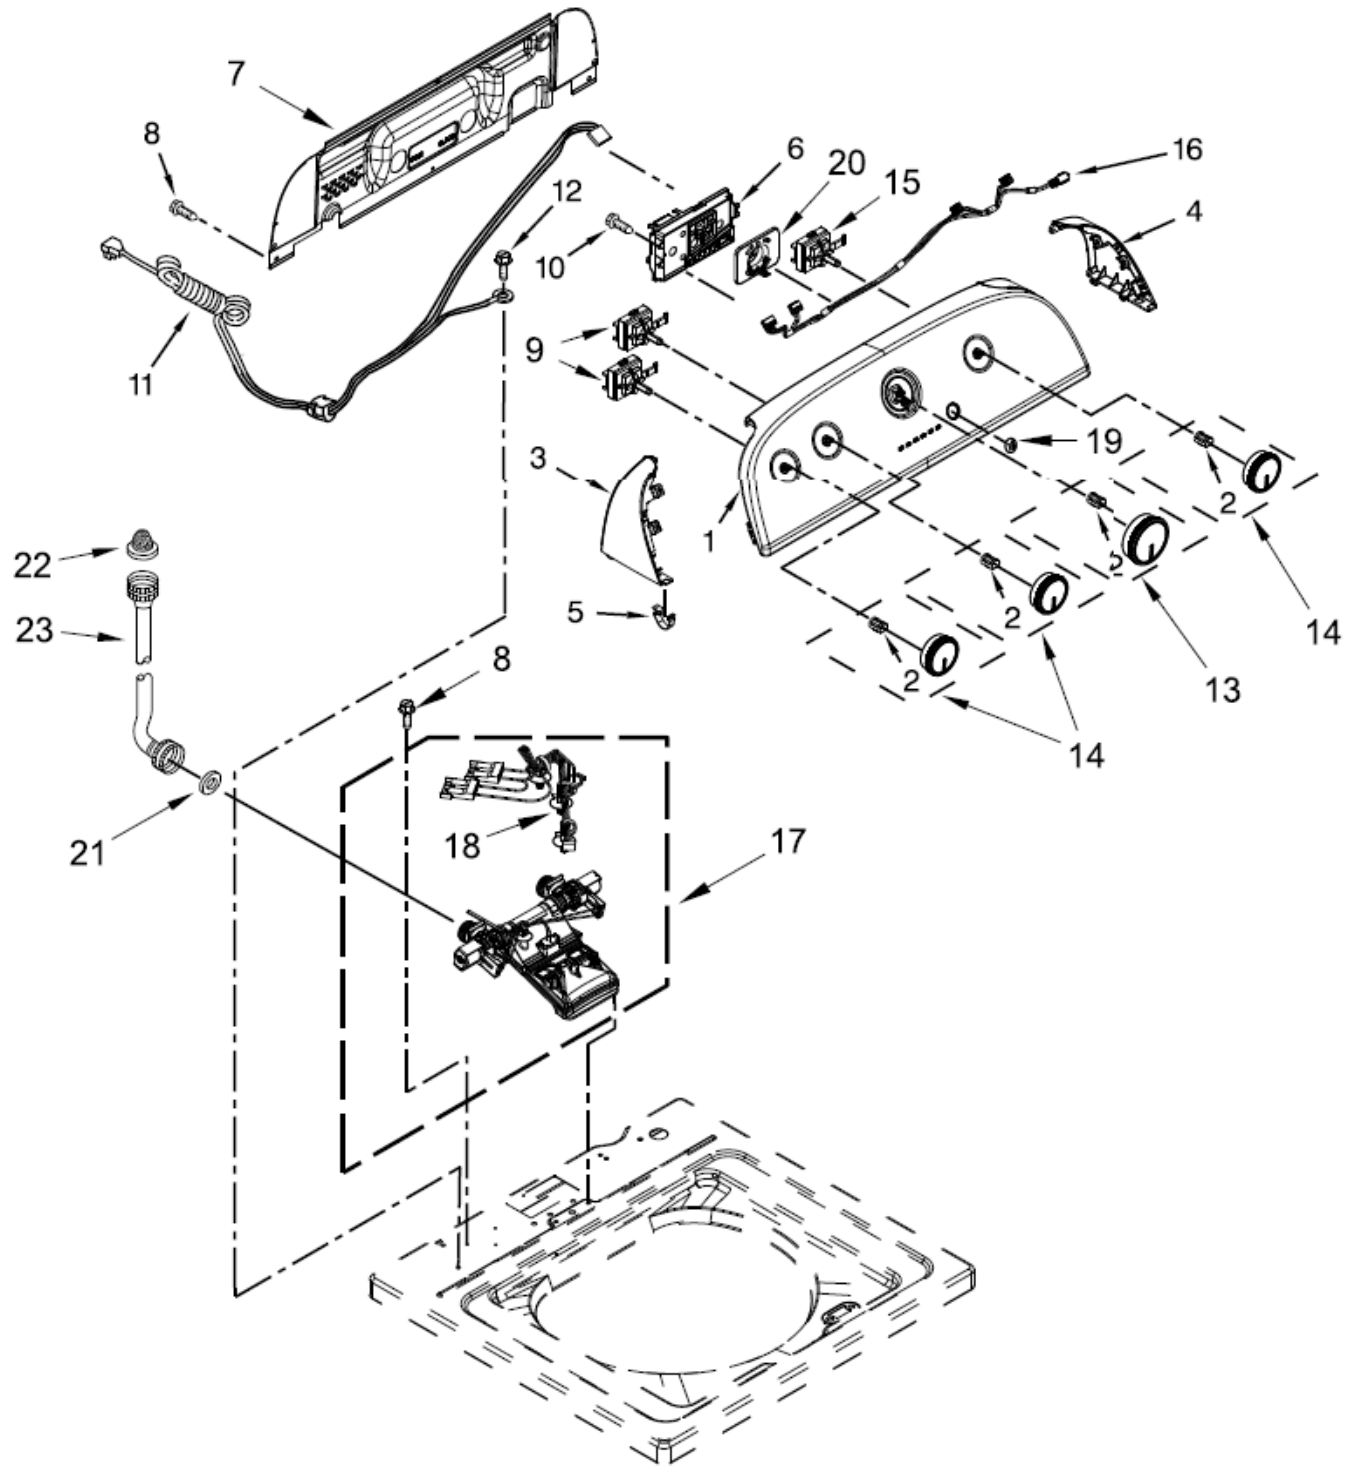

LAVADORA 7MWTW1905DW0

LAVADORA 7MWTW1905DW0

| <u>Illus. No.</u> | <u>Part No.</u> | <u>Description</u> |
|-------------------|-----------------|---------------------------|
| 1 | | Literature Parts |
| | W10658634 | Installation Instructions |
| | W10655226 | Owners Manual |
| | W10468340 | Tech Sheet |
| | W10658018 | Energy Guide |
| 2 | | Top |
| | W10251319 | White |
| 3 | | Lid and Bumper Assembly |
| | W10027624 | White |
| 4 | 9724509 | Bumper, Lid |
| 5 | 9740848 | Screw |
| 6 | 91770 | Hinge, Lid |
| 7 | W10119872 | Screw |
| 8 | | Strike, Lid Lock |
| | W10240513 | White |

| <u>Illus. No.</u> | <u>Part No.</u> | <u>Description</u> |
|-------------------|-----------------|----------------------------|
| 20 | 1157158 | Screw |
| 21 | 356138 | Clamp, Hose |
| 22 | W10397994 | Foot, Leveling |
| 23 | W10339879 | Tie, Cable |
| 24 | W10142728 | Screw |
| 25 | W10676061 | Cover, Harness |
| 26 | 3400076 | Screw |
| 27 | W10221546 | Hose, Outer Drain Assembly |
| 28 | W10280024 | U-Bend, Drain Hose |

LAVADORA 7MWTW1905DW0

LAVADORA 7MWTW1905DW0

| <u>Illus. No.</u> | <u>Part No.</u> | <u>Description</u> |
|-------------------|-----------------|--|
| 1 | W10643282 | Panel, Console |
| 2 | 8536939 | Clip, Spring |
| 3 | | End Cap (Left) |
| | W10520782 | White |
| 4 | | End Cap (Right) |
| | W10520780 | White |
| 5 | 8312709 | Clip, Console |
| 6 | W10658739 | Control Unit Assembly, Machine and Motor |
| 7 | W10552335 | Panel, Console Rear Cover |
| 8 | 1157158 | Screw |