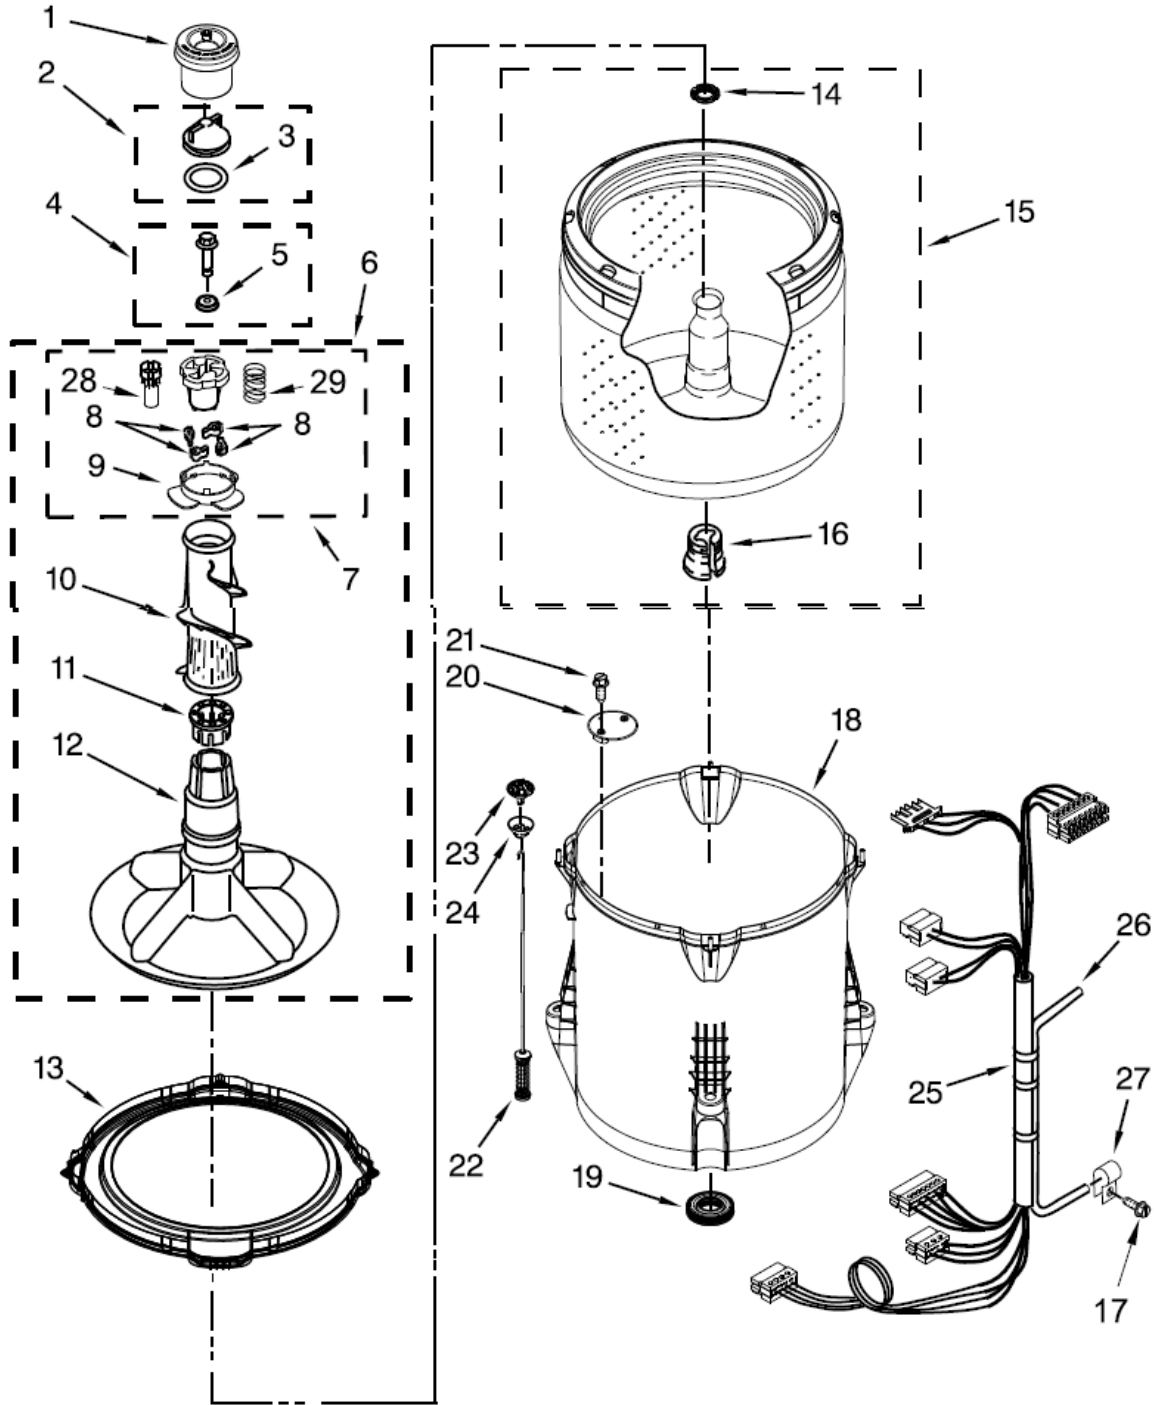

LAVADORA 7MWTW1905DW0

LAVADORA 7MWTW1905DW0

<u>Illus. No.</u>	<u>Part No.</u>	<u>Description</u>	<u>Illus. No.</u>	<u>Part No.</u>	<u>Description</u>	<u>Illus. No.</u>	<u>Part No.</u>	<u>Description</u>
1	8580006	Dispenser, Fabric Softener	13	W10531289	Ring, Tub	23	W10560146	Ball, Suspension (Set of 4 - Includes Suspension Bushings)
2	3354733	Cap, Barrier	14	21366	Nut, Spanner	24	W10256551	Bushing - Upper Suspension (Set of 4 - Includes Suspension Balls)
3	W10072840	Seal, Inner Cap	15	W10554251	Basket Assembly	25	W10583026	Harness, Lower (Includes Pressure Hose & Cable Tie)
4	W10003790	Screw and Washer	16	389140	Block, Basket Drive	26	8572540	Hose Pressure Switch
5	3949550	Washer	17	8533943	Screw	27	W10005430	Clamp, Cable
6	8578210	Agitator (Complete)	18	W10238320	Tub (Includes Tub Seal)	28	8533540	Retainer, Spring
7	8537434	Cam, Driven	19	W10006371	Seal, Tub	29	8055140	Spring, Compression
8	3366877	Dog, Agitator Clutch	20	W10215093	Filter, Drain Pump			
9	8055141	Bearing, Cam	21	8533928	Screw (Stainless)			
10	8054468	Mover, Clothes	22	W10537442	Damper Assembly, Tub Suspension (Set Of 4-Includes Items 23 and 24)			
11	8055228	Spacer, Thrust						
12	8578209	Agitator, Complete Assembly