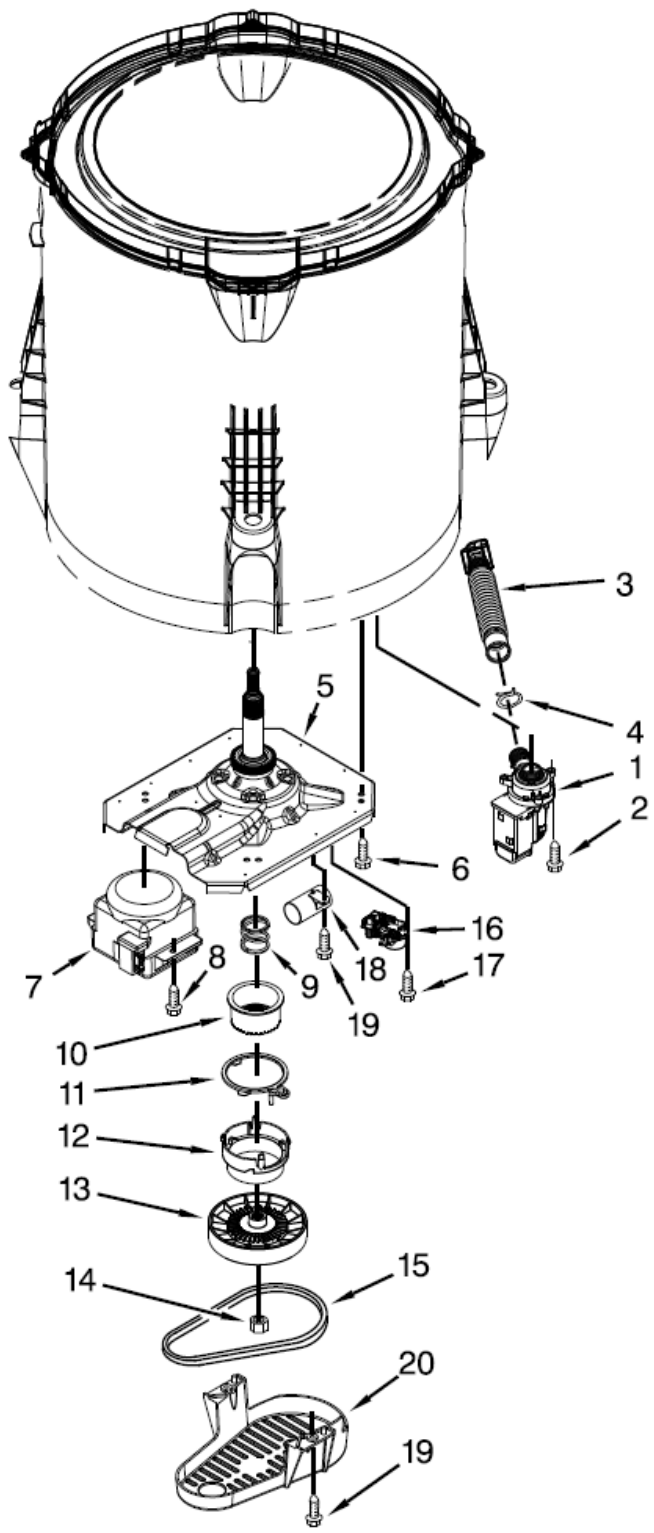

LAVADORA 7MWTW1905DW0

LAVADORA 7MWTW1905DW0

<u>Illus. No.</u>	<u>Part No.</u>	<u>Description</u>
1	W10465543	Pump Assembly, Drain
2	W10004910	Screw
3	W10215091	Hose, Inner Drain Assembly
4	8317496	Clamp, Hose
5	W10473144	Gearcase Assembly
6	W10249633	Screw
7	W10416668	Motor, Drive
8	W10094780	Screw
9	W10006382	Spring, Splutch (Includes Items 10, 11, 12 and 13)

<u>Illus. No.</u>	<u>Part No.</u>	<u>Description</u>
10	W10006352	Slider, Splutch (Includes Items 9, 11, 12 and 13)
11	W10006353	Cam Ring, Splutch (Includes Items 9, 10, 12 and 13)
12	W10006354	Cam, Splutch (Includes Items 9, 10, 11 and 13)
13	W10536113	Pulley
14	W10604214	Nut, Pulley
15	W10006384	Belt, Drive

<u>Illus. No.</u>	<u>Part No.</u>	<u>Description</u>
16	W10006355	Actuator, Shift
17	9741052	Screw
18	W10390451	Capacitor, Motor Run
19	357640	Screw
20	W10427633	Shield, Pulley Cover