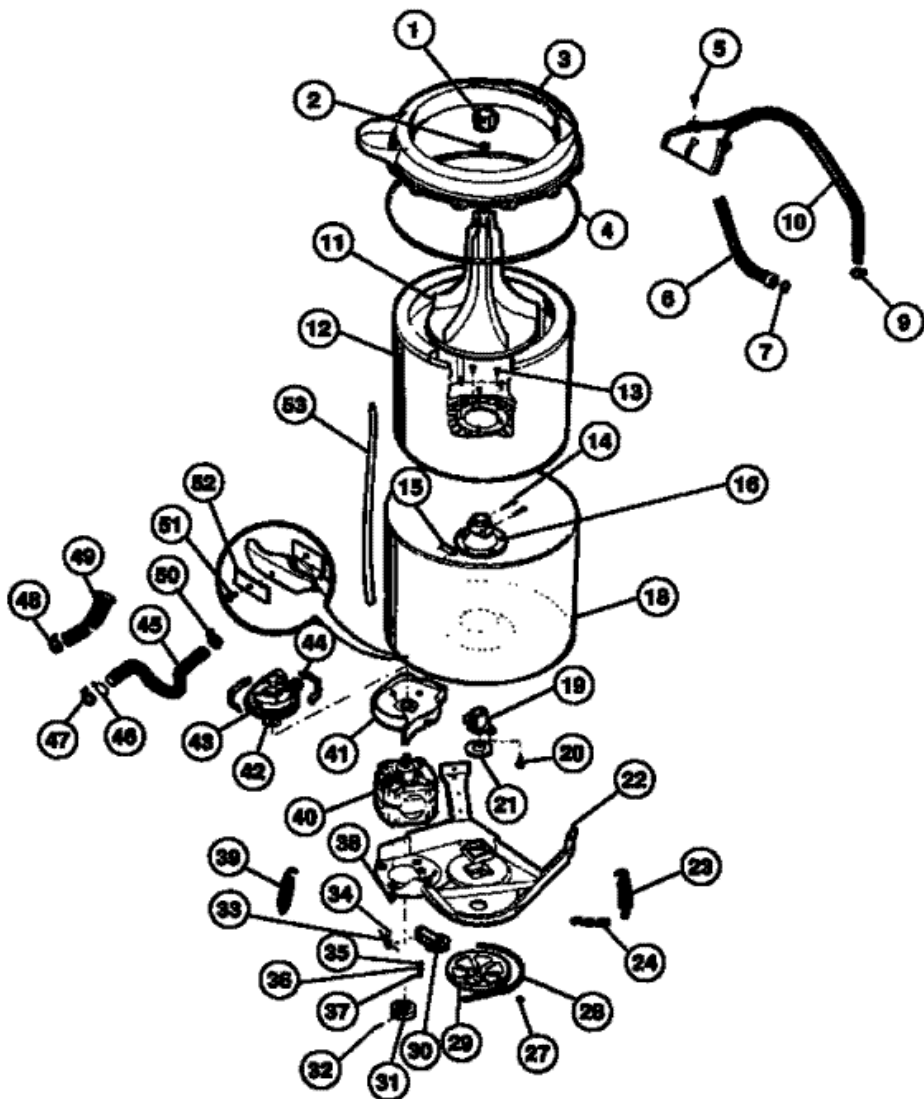

50	134101800	LID LOCK
52	8002420	RIVET (3) (S/P)
53	134135800	PANEL TOP-WHITE (S/P)
54	3204394	DISPENSER-BLEACH (S/P)
55	5303212876	SPRING-ASSIST
56	5303201463	PAD-SELF LEVEL (2) (S/P)
57	134046600	BODY-WHITE (S/P)
47A	131091001	BRACKET-MARRIAGE-LH (S/P)

Distribuidor Autorizado

SurteRápido.com

Venta de Refacciones
Electrodomesticas

LCG701AWW1 TINAS