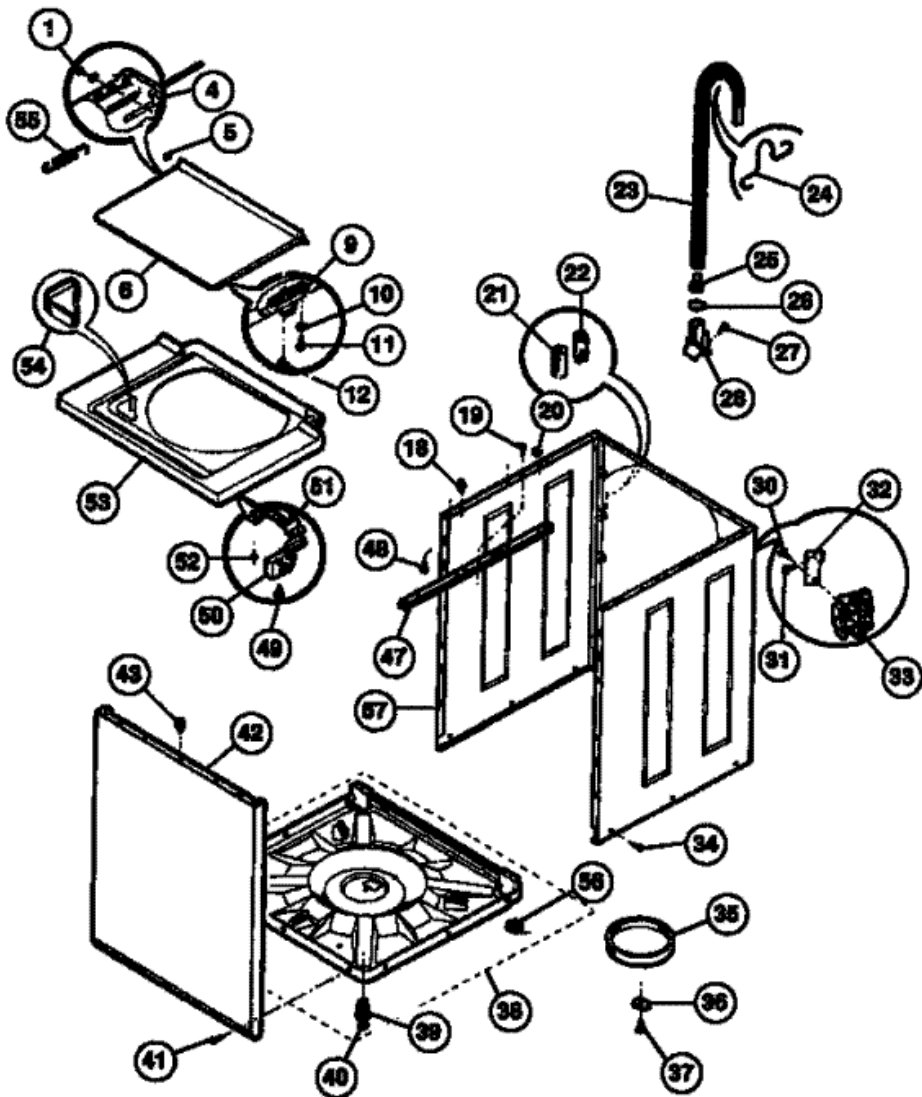

Distribuidor Autorizado

SurteRápido.com

Venta de Refacciones
Electrodomesticas

LCG701AWW1 GABINETE