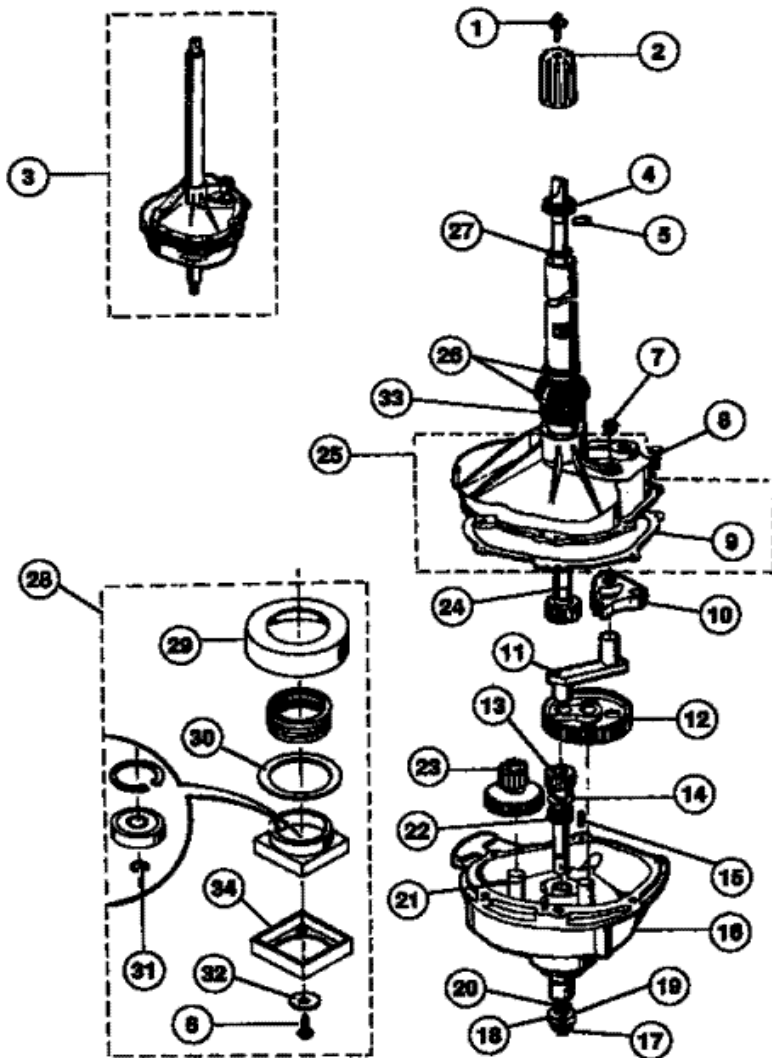

41	5303292151	DESCONTINUADO
42	3204451	SLINGER – PUMP
43	131208500	PUMP
44	131430600	CLIP – PUMP
45	3204454	HOSE - PUMP TO COUPLER
46	3204455	CLIP - HOSE TO LEG (S/P)
47	3204456	CLAMP (S/P)
48	131306234	CLAMP (S/P)
49	5303931759	HOSE - PUMP TO TUB
50	3204456	CLAMP (S/P)
51	3204459	SCREW (S/P)
52	3204460	PLATE - LEG BOLT (S/P)
53	5303294291	PRESSURE TUBE (S/P)
*82350	218515401	CLIP - PRESSURE - TUBE (2) (S/P)
*82350	5303212877	INSERT-SPRING ADJ

Distribuidor Autorizado

SurteRápido.com

Venta de Refacciones
Electrodomesticas

LCG701AWW1 TRANSMISION