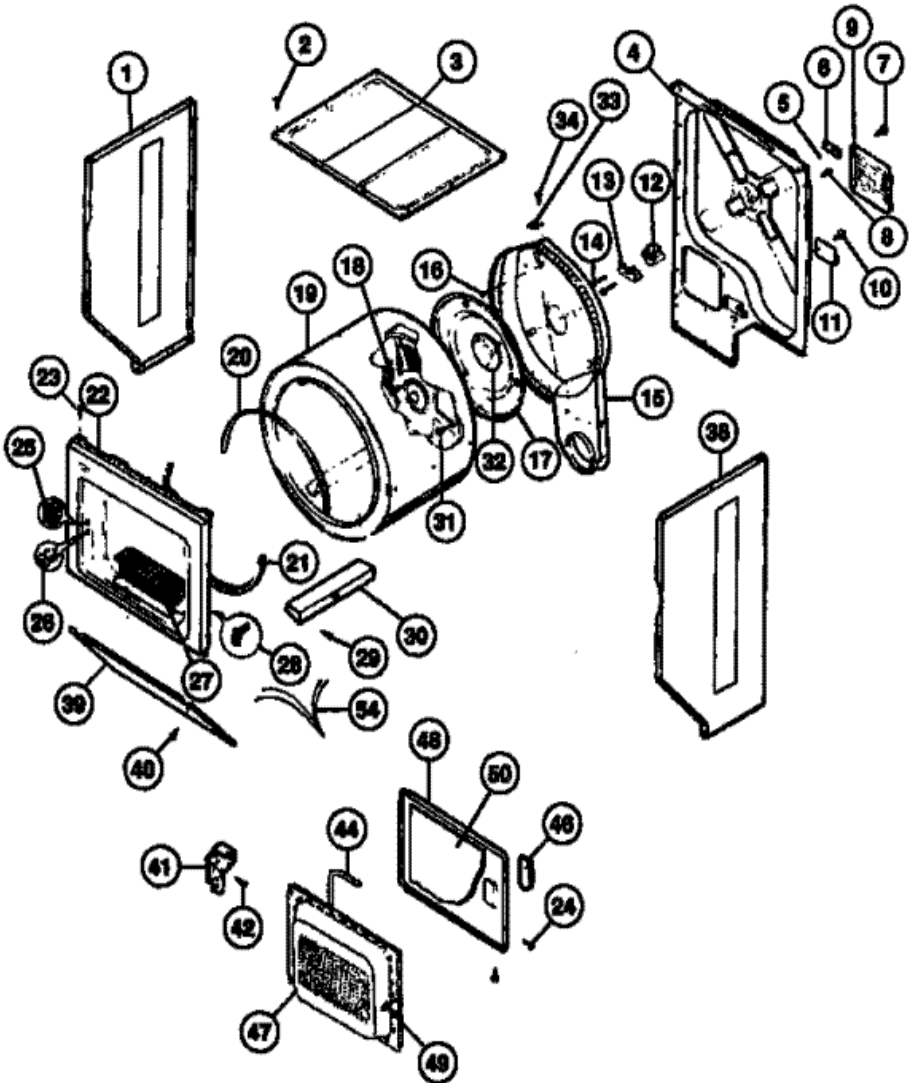

Distribuidor Autorizado

SurteRápido.com

Venta de Refacciones
Electrodomesticas

LCG701AWW1 TAMBOR

LCG701AWW1 TAMBOR

1	131084710	PANEL-SIDE-WHITE (S/P)
2	8011280	DESCONTINUADO
3	131883301	PANEL-TOP (S/P)
4	134799902	PANE-REAR (S/P)
5	5303281019	BALL (S/P)
6	5303281020	CLIP (S/P)
9	3204249	PANEL-MOTOR ACCESS (S/P)
11	3204250	COVER-TERMINAL BLOCK (S/P)
12	131825900	REAR BEARING
13	131724300	BRACKET-BEARING (S/P)
14	5303281033	SCREW (S/P)
15	5303207394	HEATER HOUSING & DUCT (S/P)
16	131168200	SCREWS (S/P)
17	3204254	BAFFLE-HEATER (S/P)
18	5303205255	SCREW (S/P)
19	134138400	DRUM (S/P)
20	5303937139	GLIDE-DRUM (S/P)
21	5303281049	FELT-LOWER
22	131150702	PANEL-FRONT-WHITE (S/P)
23	8011280	SCREW (S/P)
24	5303161187	SCREW (S/P)
25	131658800	DOOR CATCH (S/P)
26	8006623	SWITCH-DOOR (S/P)
27	131359600	LINT TRAP
28	5303281074	GUIDE CLIP (4)
29	3202754	SCREW (6) (S/P)
30	5303201200	VANE (3)
31	5303207393	SCREW (S/P)
32	5303931781	SUPPORT SHAFT (S/P)
33	5303207396	THERMOSTAT-SAFETY
34	131168200	SCREW (S/P)
38	131084800	PANEL-SIDE-WHITE (S/P)
39	131084402	PANEL-ACCESS-WHITE (S/P)
40	5303207397	SCREW (S/P)
41	3204275	HINGE-UPPER (S/P)
42	3205239	SCREW-HINGE TO DOOR (4) (S/P)

44	131129900	DOOR GASKET-WHITE (S/P)
46	5303937185	DESCONTINUADO
47	5303300245	INNER DOOR-WHITE (S/P)
48	3204284	DESCONTINUADO
49	5303207102	DOOR STRIKE (S/P)
50	134535300	HEAT SHIELD (S/P)
54	3205631	HARNESS-DOOR SWITCH (S/P)
42A	3205239	SCREW-HINGE TO FRONT PANEL (4) (S/P)
41A	3204276	HINGE-LOWER (S/P)