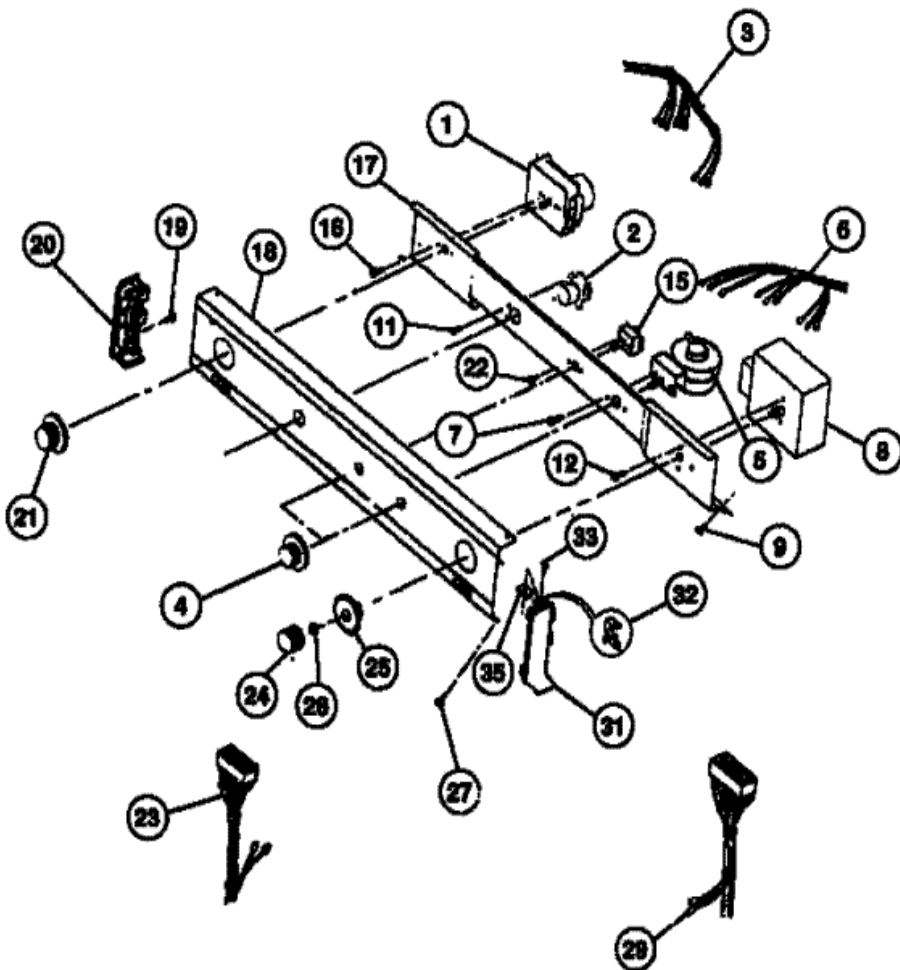

44	3204326	BRACKET-EXTERNAL (2) (S/P)
45	8011280	DESCONTINUADO
46	3204325	SCREW (2) (S/P)
47	8011280	DESCONTINUADO
48	131731310	PAN-BOTTOM (S/P)
50	3204329	SAFETY COVER (S/P)
51	5303207399	SCREW (6) (S/P)
53	5303304824	CLAMP – FRONT
61	5303207404	BRACKET - VALVE (S/P)
62	5303281132	SCREW (2) (S/P)
64	5303207405	PIPE (S/P)
65	8011280	DESCONTINUADO
66	131168200	SCREW (4) (S/P)
67	131498500	SHUT-OFF VALVE (S/P)
68	5362791200	TAIL PIECE (S/P)
69	8015194	UNION NUT (S/P)
70	5303207409	VALVE GAS
71	5303931775	COIL-SECONDARY
72	5303931775	COIL-BOOSTER
73	5303207410	ORIFICE-NATURAL GAS (S/P)
74	5303937186	IGNITOR (S/P)
75	5300809968	WASHER (S/P)
76	5303281150	SCREW (S/P)
77	131763500	BURNER ASSY (S/P)
78	131168200	SCREW (S/P)
79	5303281135	SENSOR (S/P)
80	131712401	BURNER TUBE (S/P)
81	131168200	SCREW (S/P)
84	3281134	DESCONTINUADO
85	131712300	SHIELD-HEAT (S/P)
20A	5303207399	SCREW-PAN TO SHIELD (4) (S/P)
*82340	5303937054	LP TO NATURAL CONVERSION (S/P)
*82340	PCK3100	NATURAL TO LP CONVERSION
*82340	5303272164	RECEPTACLE (S/P)
73A	5303207411	ORIFICE-LP GAS

Distribuidor Autorizado

SurteRápido.com

Venta de Refacciones
Electrodomesticas

LCG701AWW1 TABLERO