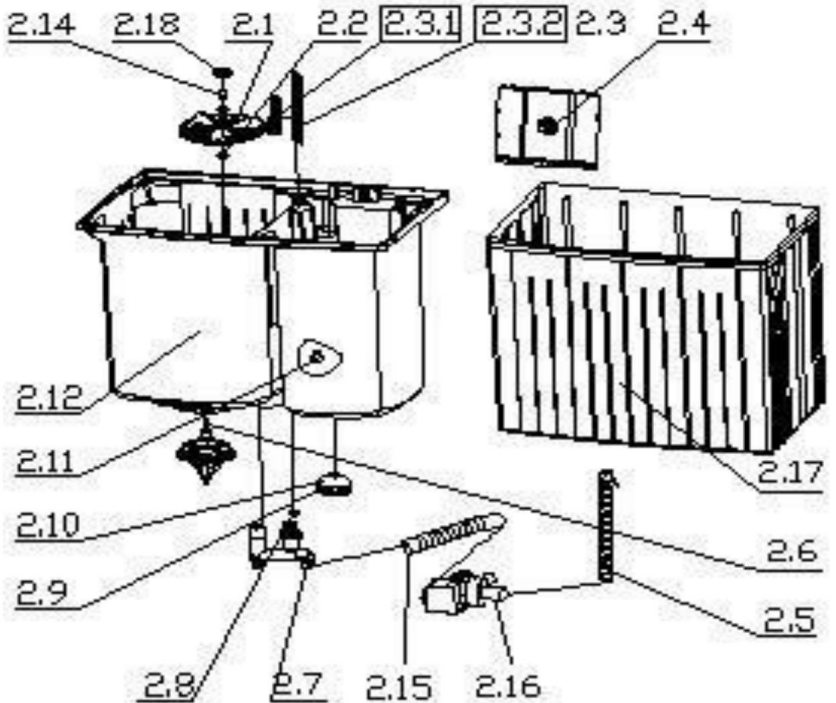

Distribuidor Autorizado

SurteRápido.com

Venta de Refacciones
Electrodomesticas

Lavadora Whirlpool ALD1525FG

Distribuidor Autorizado

SurteRápido.com

Venta de Refacciones
Electrodomesticas

Lavadora Whirlpool ALD1525FG

No.	Part Name	Quantity	Part Number
2.1	Impeller Assembly	1	301150590068
2.2	Impeller Axis Washer	1	302502100002
2.3	Overflow Cover Assembly	1	301151090116
2.3.1	Filter Assembly	1	301150610061
2.4	Rear Cover	1	3011506B0193
2.5	Drain Hose Assembly	1	301150610367
2.6	Gear Case Assembly	1	302950690003
2.7	Tee Drainage Assembly	1	301150800393
2.8	Bottom Valve	1	301111800001
2.10	Damper Rubber Assembly	1	302750690017
2.12	Twin Tub	1	301150890523
2.14	Impeller Screw	1	302550690020
2.17	Plastic Cabinet Assembly	1	301150800261