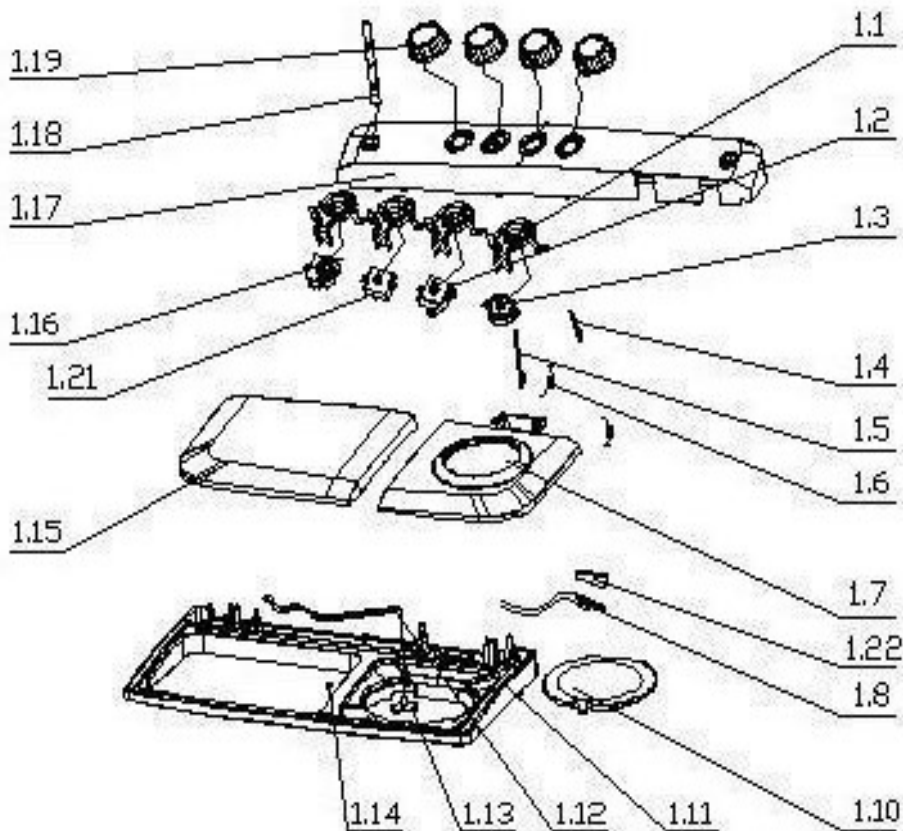

Distribuidor Autorizado

SurteRápido.com

Venta de Refacciones
Electrodomesticas

Lavadora Whirlpool ALD1525FG

Distribuidor Autorizado

SurteRápido.com

Venta de Refacciones
Electrodomesticas

Lavadora Whirlpool ALD1525FG

No.	Part Name	Quantity	Part Number
1.1	Water shield	3	301150590071
1.2	Rinse Switch	1	301151090343
1.3	Spin Timer	1	302450880001
1.4	Drain Belt	1	301115800020
1.5	Brake Belt	1	301115800070
1.6	Twist Spring	1	301114500706
1.7	Spin Cover Assembly	1	3011510C0776
1.8	Safety Switch	1	302411500003
1.10	Safety Cover	1	301114400755
1.11	Top Frame Assembly	1	301151090342
1.12	Water Pipe	1	301150610364
1.13	Water Inlet Box	1	301150701162
1.14	Screw Cover	2	301150610091
1.15	Wash Cover Assembly	1	3011510C0770
1.16	Washing Timer	1	302450880000
1.17	Control Panel And Printing	1	3011510C0777
1.18	Water Inlet Hose	1	301150590483
1.19	Knob	4	301150500463
1.21	Change-Over Switch	1	3024015A0002
1.22	Shield	1	301150960017