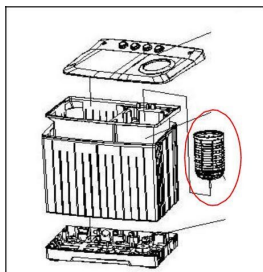

| No. | Part Name | Quantity | Part Number |
|-------|--------------------------|----------|--------------|
| 2.1 | Impeller Assembly | 1 | 301150590068 |
| 2.2 | Impeller Axis Washer | 1 | 302502100002 |
| 2.3 | Overflow Cover Assembly | 1 | 301151090116 |
| 2.3.1 | Filter Assembly | 1 | 301150610061 |
| 2.4 | Rear Cover | 1 | 3011506B0193 |
| 2.5 | Drain Hose Assembly | 1 | 301150610367 |
| 2.6 | Gear Case Assembly | 1 | 302950690003 |
| 2.7 | Tee Drainage Assembly | 1 | 301150800393 |
| 2.8 | Bottom Valve | 1 | 301111800001 |
| 2.10 | Damper Rubber Assembly | 1 | 302750690017 |
| 2.12 | Twin Tub | 1 | 301150890523 |
| 2.14 | Impeller Screw | 1 | 302550690020 |
| 2.17 | Plastic Cabinet Assembly | 1 | 301150800261 |

Distribuidor Autorizado

SurteRápido.com

Venta de Refacciones
Electrodomesticas

Lavadora Whirlpool ALD1525FG

| No. | Part Name | Quantity | Part Number |
|-------|--------------------------|----------|--------------|
| 3.1 | Dehydration inside cover | 1 | 301114600011 |
| 3.2 | Spin Tub Assembly | 1 | 301150610056 |
| 3.2.1 | Balance Ring | 1 | 301102000044 |
| 3.2.2 | Flange | 1 | 301200500003 |