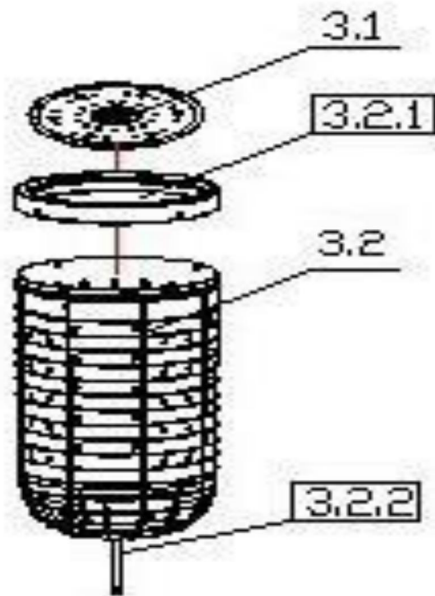

Distribuidor Autorizado

SurteRápido.com

Venta de Refacciones
Electrodomesticas

Lavadora Whirlpool ALD1525FG

No.	Part Name	Quantity	Part Number
3.1	Dehydration inside cover	1	301114600011
3.2	Spin Tub Assembly	1	301150610056
3.2.1	Balance Ring	1	301102000044
3.2.2	Flange	1	301200500003