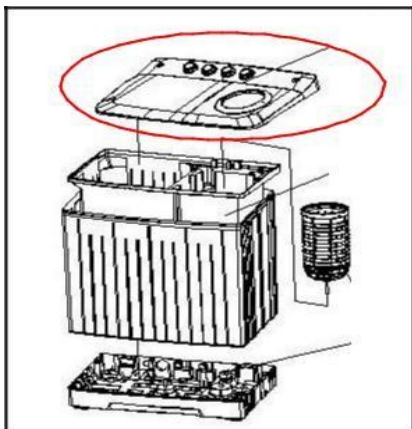

Distribuidor Autorizado

SurteRápido.com

Venta de Refacciones
Electrodomesticas

Lavadora Whirlpool ALD1525FG

Distribuidor Autorizado

SurteRápido.com

Venta de Refacciones
Electrodomesticas

Lavadora Whirlpool ALD1525FG

No.	Part Name	Quantity	Part Number
1.1	Water shield	3	301150590071
1.2	Rinse Switch	1	301151090343
1.3	Spin Timer	1	302450880001
1.4	Drain Belt	1	301115800020
1.5	Brake Belt	1	301115800070
1.6	Twist Spring	1	301114500706
1.7	Spin Cover Assembly	1	3011510C0776
1.8	Safety Switch	1	302411500003
1.10	Safety Cover	1	301114400755
1.11	Top Frame Assembly	1	301151090342
1.12	Water Pipe	1	301150610364
1.13	Water Inlet Box	1	301150701162
1.14	Screw Cover	2	301150610091
1.15	Wash Cover Assembly	1	3011510C0770
1.16	Washing Timer	1	302450880000
1.17	Control Panel And Printing	1	3011510C0777
1.18	Water Inlet Hose	1	301150590483
1.19	Knob	4	301150500463
1.21	Change-Over Switch	1	3024015A0002
1.22	Shield	1	301150960017