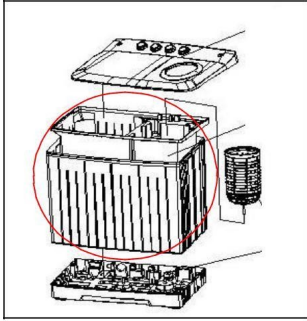

Distribuidor Autorizado

SurteRápido.com

Venta de Refacciones
Electrodomesticas

Lavadora Whirlpool ALD1525FG

Distribuidor Autorizado

SurteRápido.com

Venta de Refacciones
Electrodomesticas

Lavadora Whirlpool ALD1525FG

No.	Part Name	Quantity	Part Number
2.1	Impeller Assembly	1	301150590068
2.2	Impeller Axis Washer	1	302502100002
2.3	Overflow Cover Assembly	1	301151090116
2.3.1	Filter Assembly	1	301150610061
2.4	Rear Cover	1	3011506B0193
2.5	Drain Hose Assembly	1	301150610367
2.6	Gear Case Assembly	1	302950690003
2.7	Tee Drainage Assembly	1	301150800393
2.8	Bottom Valve	1	301111800001
2.10	Damper Rubber Assembly	1	302750690017
2.12	Twin Tub	1	301150890523
2.14	Impeller Screw	1	302550690020
2.17	Plastic Cabinet Assembly	1	301150800261