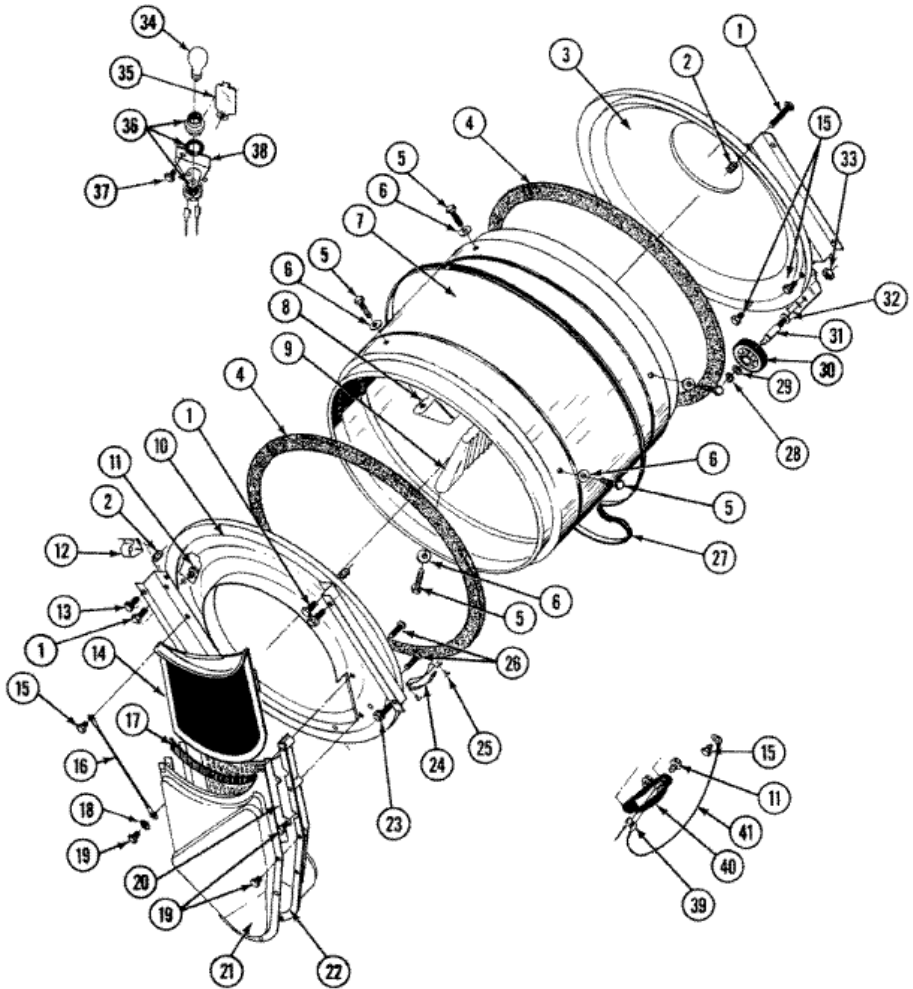

Distribuidor Autorizado

SurteRápido.com

Venta de Refacciones
Electrodomesticas

LDG490 TAMBOR GRAY