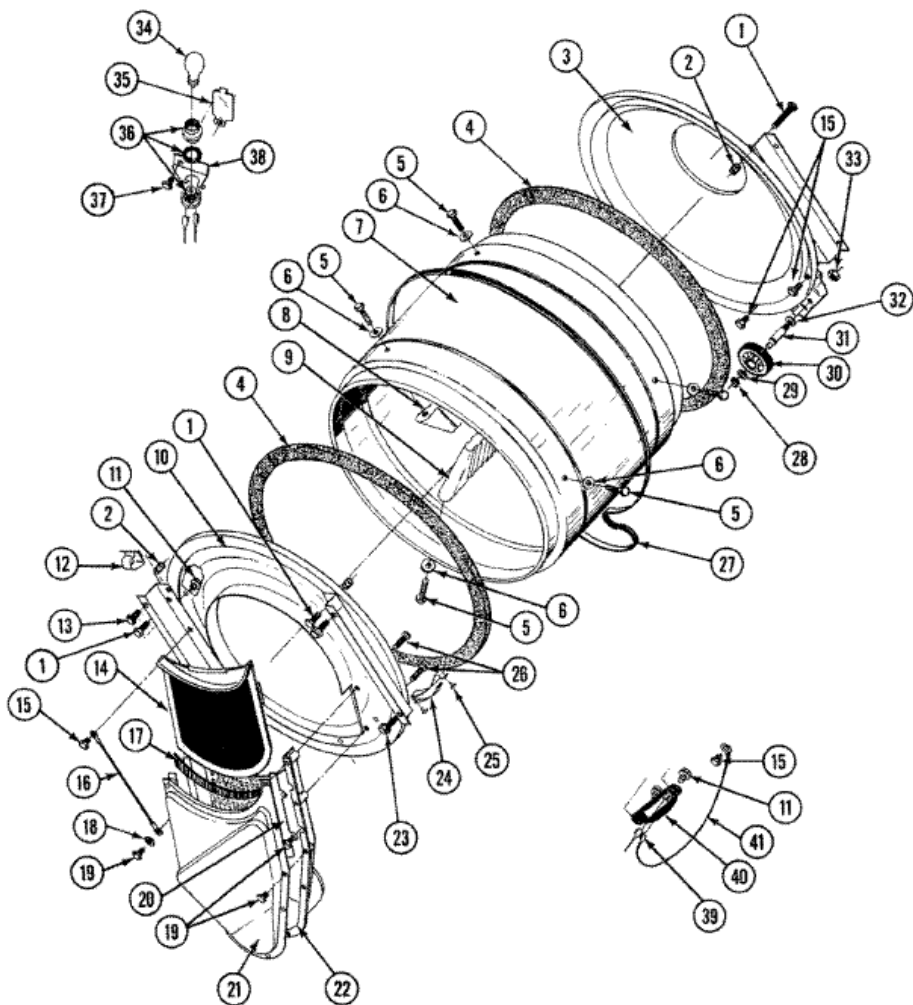

Distribuidor Autorizado

SurteRápido.com

Venta de Refacciones
Electrodomesticas

LDG490 TAMBOR BEIGE