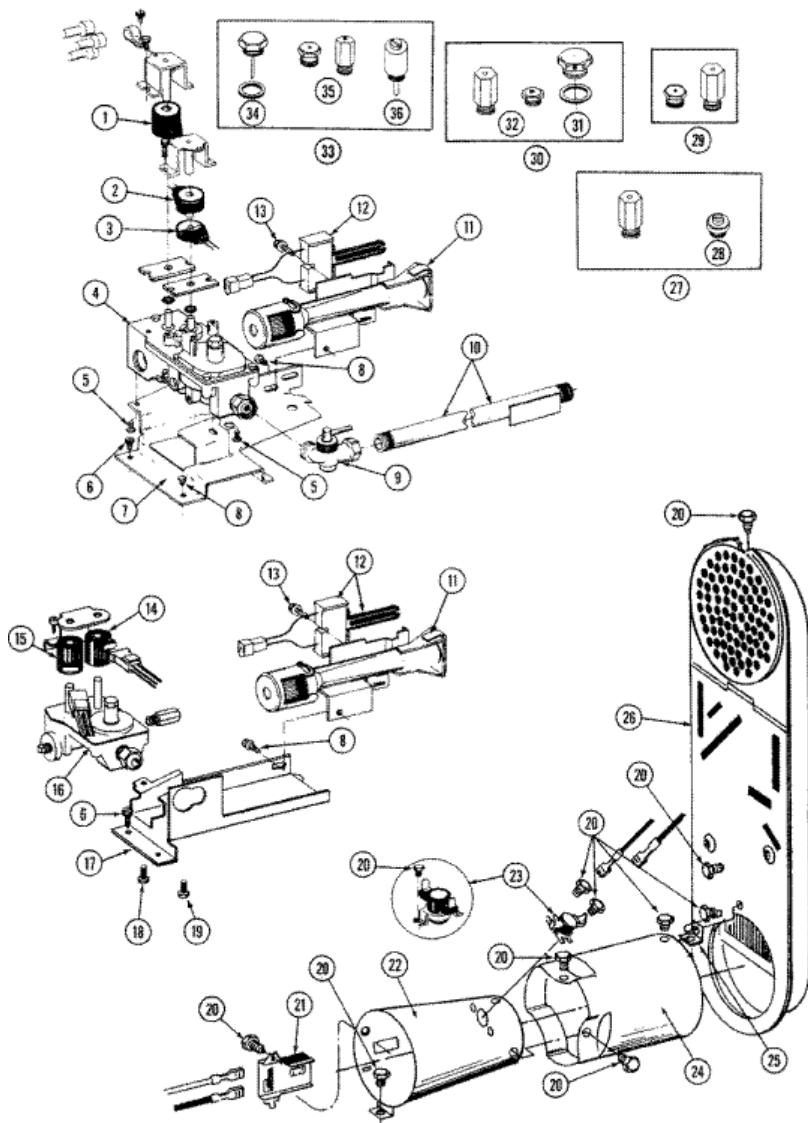

Distribuidor Autorizado

SurteRápido.com

Venta de Refacciones
Electrodomesticas

LDG490 QUEMADOR