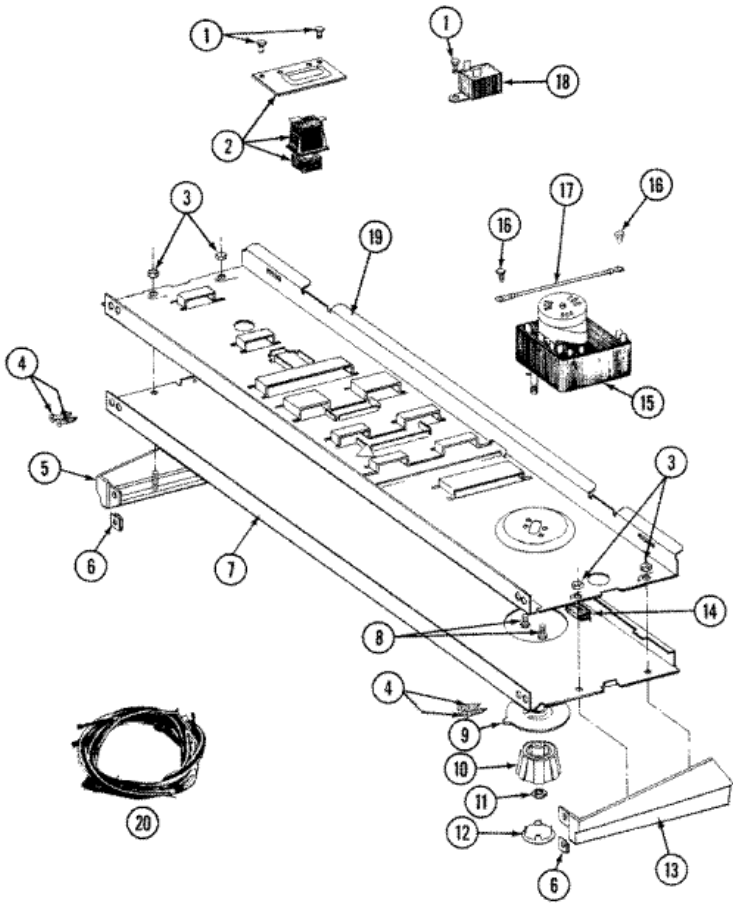

## LDG490 TABLERO

1	211168	SCREW, No.8 X 5/16 INCH (S/P)
2	306533	SWITCH, PUSH/TO/START W/BKT (S/P)
3	214872	PALNUT, END CAP (S/P)
4	210932	SCREW, No.8 X 9/16 CTSK (S/P)
5	214815	END CAP F/CONTROL PANEL-LH (S/P)
6	214894	FASTENER, END CAP (S/P)
7	306132	CONTROL PANEL (S/P)
7	306387	CONTROL PANEL (S/P)
8	910708	SCREW -RELAY TO TUB SUPPORT (S/P)
9	33001500	TIMER DIAL INDICATOR (S/P)
10	314421	KNOB FOR TIMER (S/P)
11	312273	NUT (S/P)
12	215164	CAP FOR KNOB
13	214816	END CAP F/CONTROL PANEL-RH (S/P)
14	214897	PAD, CONTROL PANEL (S/P)
15	306040	TIMER
16	211294	SCREW (S/P)
17	204807	GRND.WIRE, SUPP.PLTE TO TOP CVR (S/P)
18	694419	BUZZER - NON-ADJUSTABLE
19	314184	BACK UP PLATE (S/P)
20	306143	WIRE HARNESS (S/P)
20	306183	WIRE HARNESS (S/P)
20	306809	WIRE HARNESS (S/P)