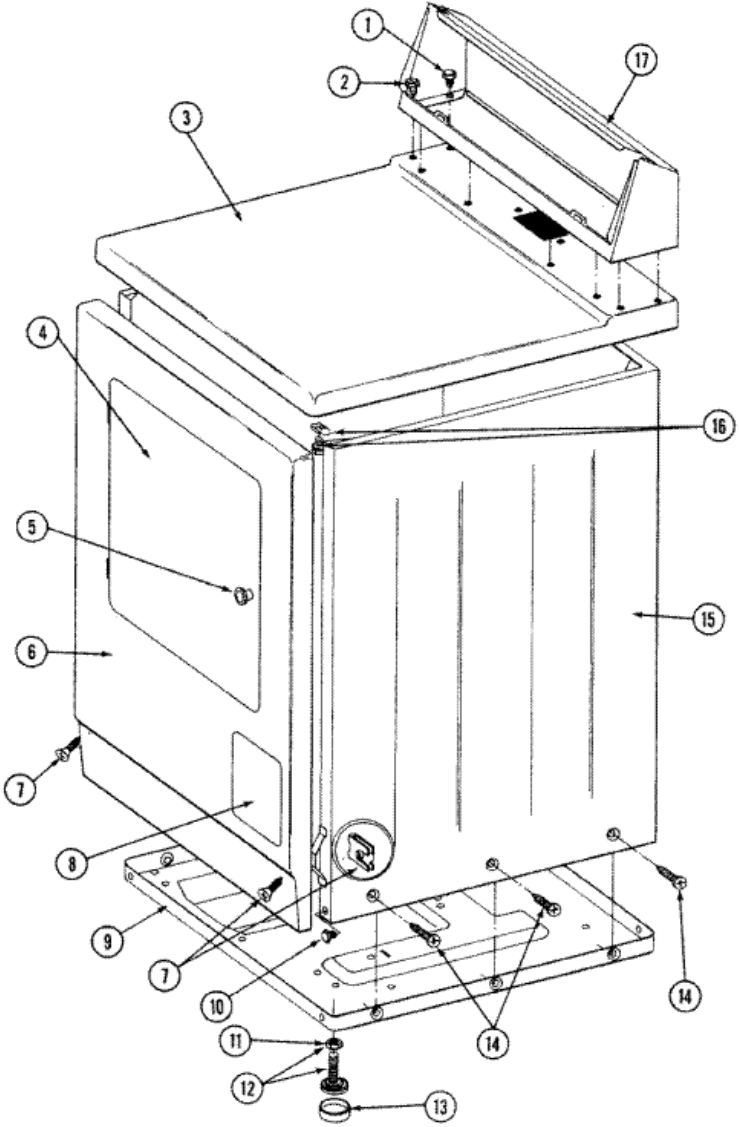

LDG490 GABINETE