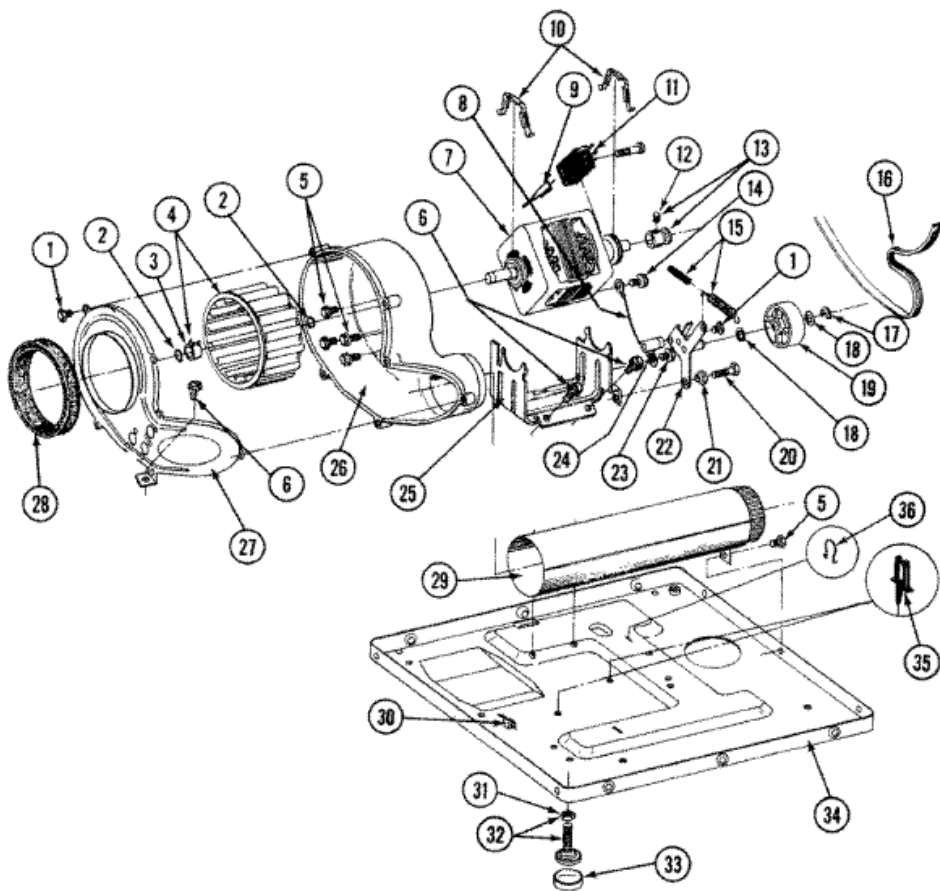

Distribuidor Autorizado

SurteRápido.com

Venta de Refacciones
Electrodomesticas

LDG490 MOTOR