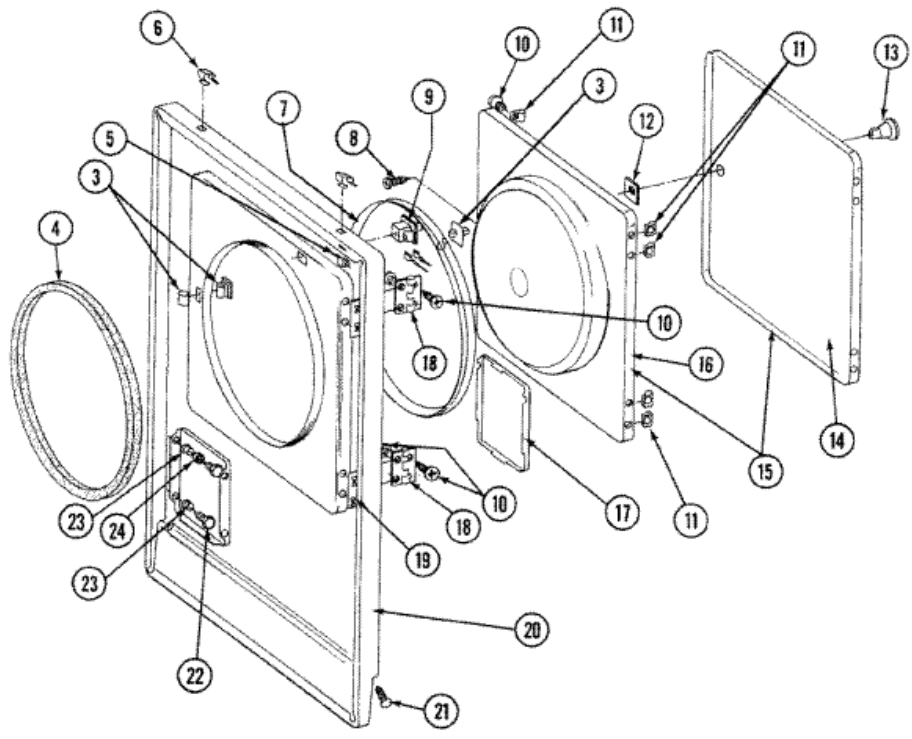

LDG490 PUERTA