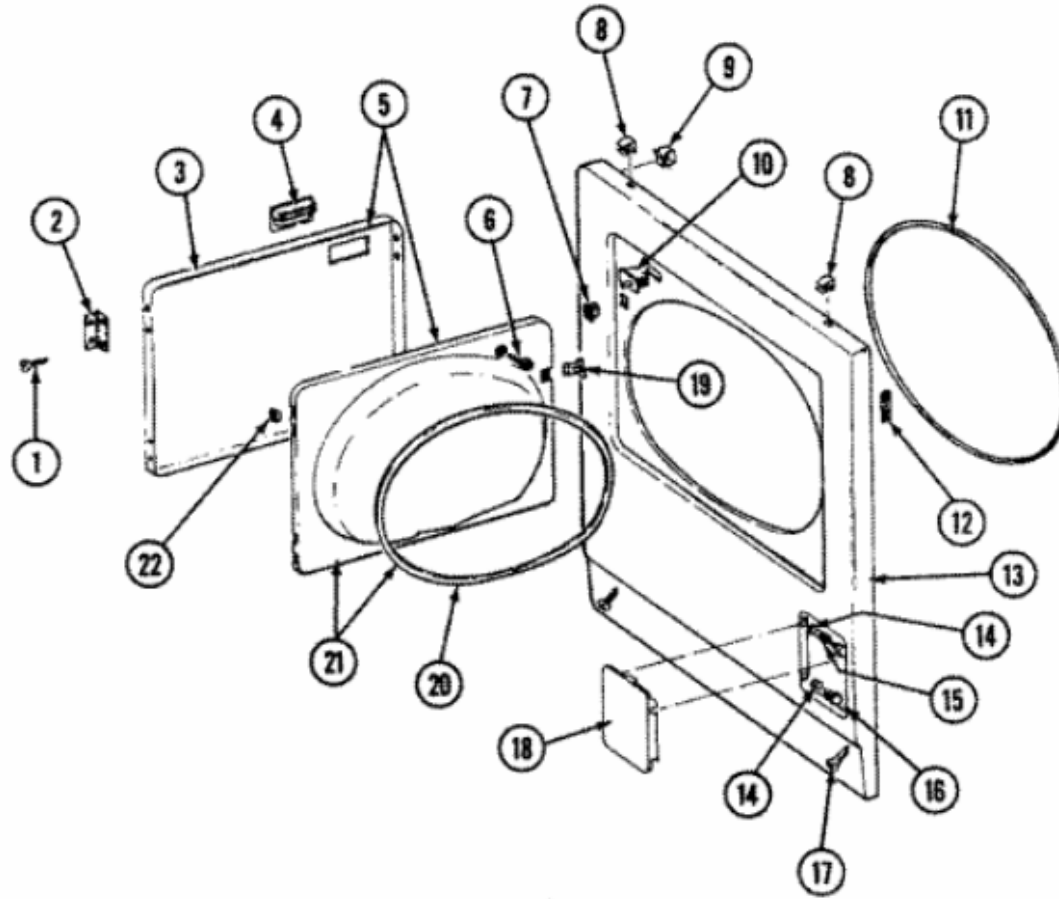

Denek

Benito Juárez 1500 Fracc. Zitoon , Guadalupe N.L.
Tels: 83-37-79-99 y 49 Sin costo: 01-800-872-79-99
Fax: 01-800-872-16-11 Sin costo: 01-800-87-16-10
www.denek.com e-mail: ventas@denek.com

MAYTAG

LAVADORA
PUERTA

LDG7500AA

Denek

Benito Juárez 1500 Fracc. Zitoon , Guadalupe N.L.
Tels:83-37-79-99 y 49 Sin costo: 01-800-872-79-99
Fax: 01-800-872-16-11 Sin costo: 01-800-87-16-10
www.denek.com e-mail: ventas@denek.com

MAYTAG

LAVADORA
PUERTA

LDG7500AA

1	Y314062	SCREW
2	307099	HINGE
3	314966	PANEL, OUTER (WHT)
4	314946	HANDLE WHITE
5	Y307111	DOOR ASSY. COMPLETE (WHT)
6	312960	SCREW - INLET DUCT
7	306436	DOOR LATCH KIT
8	212982	FASTENER, PANEL
9	Y310376	CLIP, WIRE HARNESS
10	Y305753	SWITCH, DOOR
11	314937	SEAL, FRONT PANEL
12	Y313907	TWIN FASTENER
13	Y307998	FRONT PANEL
14	312301	BUSHING FOR ACCESS STUD
15	312369	SLEEVE-ACCESS PANEL STUD
16	212949	SCREW
17	204439	SCREW & FSTNER
18	302542	ACCESS DOOR-WHITE
19	314936	DOOR STRIKE
20	314935	DOOR SEAL
21	307098	DOOR, INNER (W/SEAL)
22	Y313910	CLIP, DOOR LINER TO OUTER
23	314941	LABEL, INSTRUCTION
24	314942	INSTRUCTION LABEL