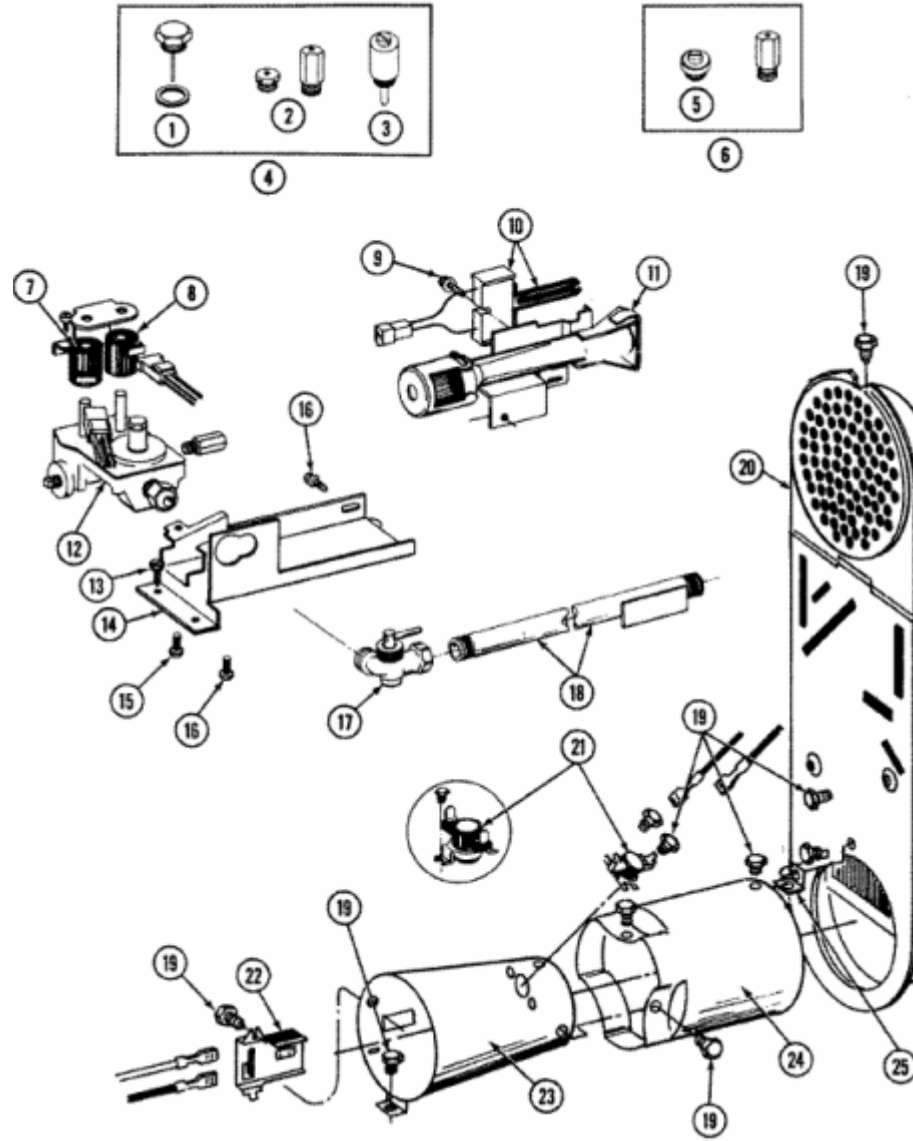

Denek

Benito Juárez 1500 Fracc. Zitoon , Guadalupe N.L.
Tels: 83-37-79-99 y 49 Sin costo: 01-800-872-79-99
Fax: 01-800-872-16-11 Sin costo: 01-800-87-16-10
www.denek.com e-mail: ventas@denek.com

MAYTAG

LAVADORA
QUEMADOR

LDG7500AA

Denek

Benito Juárez 1500 Fracc. Zitoon , Guadalupe N.L.
Tels:83-37-79-99 y 49 Sin costo: 01-800-872-79-99
Fax: 01-800-872-16-11 Sin costo: 01-800-87-16-10
www.denek.com e-mail: ventas@denek.com

MAYTAG

LAVADORA
QUEMADOR

LDG7500AA

1	302810	SCREW ASSM - BLUE BLOCK OPE
2	305861	MAIN BURNER ORIFICE KIT-LPG
3	306184	PLUG, BLOCKING (LPG REGULATOR)
4	Y306195	CONVERSION KIT (NATURAL TO LP)
5	314602	LEAK LIMITER (LPG)
6	306204	CONVERSION KIT (LP TO NATURAL)
7	306106	COIL, HOLDING & BOOSTER
8	306105	COIL, SECONDARY
9	304971	SCREW
10	304970	IGNITER ASSY, GAS VALVE
11	304974	BURNER ASSEMBLY
12	306176	VALVE, GAS
13	Y313561	SCREW---NA
14	314566	BRACKET, GAS VALVE
15	314082	SCREW
16	Y313559	SCREW
17	Y303349	SHUT-OFF, GAS VALVE
18	Y303383	PIPE & BRACKET ASSY.
19	211294	SCREW
20	Y308504	INLET DUCT ASSY.
20	307119	INLET DUCT ASSY.
21	303395	THERMOSTAT, HI-LIMIT (GAS)
22	Y303377	SENSOR, RADIANT
23	Y303368	CONE, COMBUSTION
23	Y308548	CONE, COMBUSTION
24	Y303841	CONE, EXTENSION (COMBUSTION)
25	Y312890	RETAINER, HEATER CHAMBER