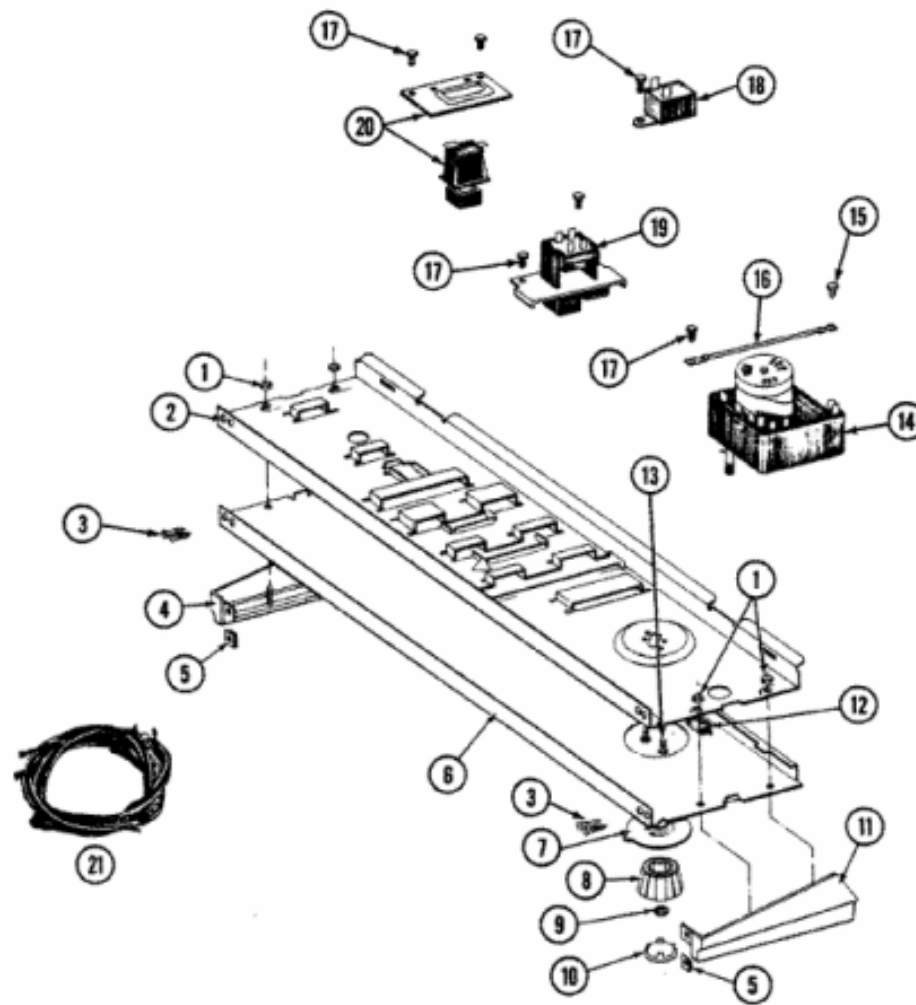

Denek

Benito Juárez 1500 Fracc. Zitoon , Guadalupe N.L.
Tels: 83-37-79-99 y 49 Sin costo: 01-800-872-79-99
Fax: 01-800-872-16-11 Sin costo: 01-800-87-16-10
www.denek.com e-mail: ventas@denek.com

MAYTAG

LAVADORA
PANEL DE CONTROL

LDG7500AA

Denek

Benito Juárez 1500 Fracc. Zitoon , Guadalupe N.L.
Tels:83-37-79-99 y 49 Sin costo: 01-800-872-79-99
Fax: 01-800-872-16-11 Sin costo: 01-800-87-16-10
www.denek.com e-mail: ventas@denek.com

MAYTAG

LAVADORA
PANEL DE CONTROL

LDG7500AA

1	214872	PALNUT, END CAP
2	314184	BACK UP PLATE
3	210932	SCREW, No.8 X 9/16 CTSK
4	308469	END CAP L.H.
5	214894	FASTENER, END CAP
6	308471	CONTROL PANEL
7	315438	SKIRT, TIMER DIAL
8	315422	KNOB
9	312273	NUT
10	216057	CAP, KNOB
11	Y308470	END CAP R.H.
12	214897	PAD, CONTROL PANEL
13	315317	SCREW, SWITCHES
14	Y308253	TIMER
15	211294	SCREW
16	204807	GRND.WIRE. SUPP.PLTE
17	211168	SCREW, No.8 X 5/16 INCH
18	305205	BUZZER - NON-ADJUSTABLE
19	308467	SWITCH, TEMPERATURE
20	308468	SWITCH, PUSH TO START
21	308496	HARNESS, WIRE
21	307293	WIRE HARNESS
22	315083	MANUAL, USE & CARE
22	16000327	GUIDE, QUICK REF. - MAYTAG