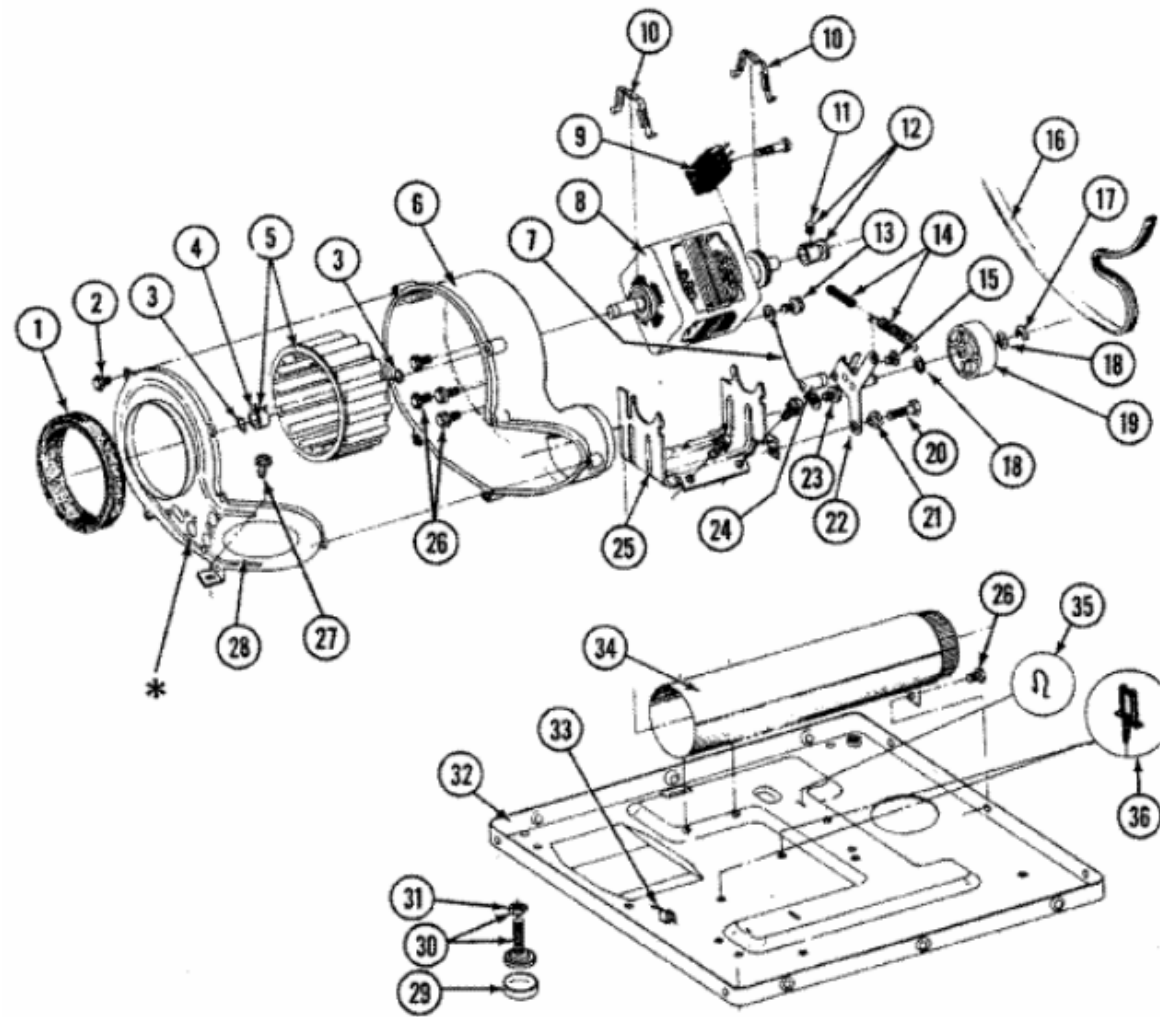

Denek

Benito Juárez 1500 Fracc. Zitoon , Guadalupe N.L.
Tels: 83-37-79-99 y 49 Sin costo: 01-800-872-79-99
Fax: 01-800-872-16-11 Sin costo: 01-800-87-16-10
www.denek.com e-mail: ventas@denek.com

MAYTAG

LAVADORA
MOTOR Y TURBINA

LDG7500AA

Denek

Benito Juárez 1500 Fracc. Zitoon , Guadalupe N.L.
Tels: 83-37-79-99 y 49 Sin costo: 01-800-872-79-99
Fax: 01-800-872-16-11 Sin costo: 01-800-87-16-10
www.denek.com e-mail: ventas@denek.com

MAYTAG

LAVADORA
MOTOR Y TURBINA

LDG7500AA

3	410233	RING, RETAINING
4	312967	CLAMP, BLOWER HOUSING
5	Y303836	BLOWER WHEEL ASSEMBLY
6	Y312893	HOUSING, BLOWER
7	901220	WIRE, GROUND
8	Y303358	MOTOR
9	306207	SWITCH, MOTOR START-PROD.
9	Y303877	SWITCH, MOTOR
9	Y303879	SWITCH, MOTOR STARTPROD.
10	Y015825	CLIP, MOTOR
11	Y053241	SET SCREW, PULLEY
12	Y305185	PULLEY, MOTOR (W/SET SCREW)
13	910343	SCREW, GROUND WIRE
14	Y303945	IDLER SPRING ASSEMBLY
15	Y312961	SCREW
16	Y312959	BELT, TUMBLER & MOTOR
17	312958	RETAINING RING, IDLER SHAFT
18	Y312527	WASHER, IDLER SHAFT (QTY-1)
19	Y303705	PULLEY, IDLER
21	Y312894	SLEEVE, IDLER ARM
22	Y303363	IDLER ARM & SHAFT ASSY.
23	211294	SCREW
24	Y313582	SPACER, IDLER BRACKET
25	312897	SUPPORT, MOTOR
26	Y310632	SCREW
27	Y313561	SCREW---NA
28	314846	COVER, BLOWER HOUSING
29	Y314137	FOOT, RUBBER
30	Y305086	ADJUSTABLE LEG & NUT
31	Y052740	NUT
32	Y303361	BASE ASSY.
33	Y310376	CLIP, WIRE HARNESS
34	Y303442	EXHAUST DUCT ASSY.
35	410490	SPRING, WIRE HARNESS
36	Y313262	RETAINER, WIRE HARNESS