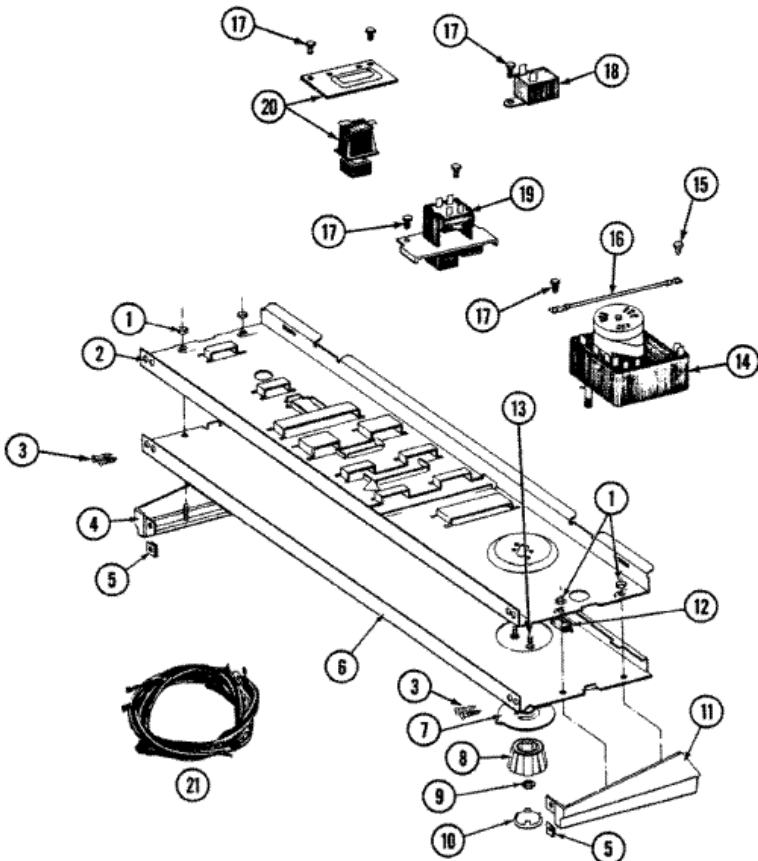

Distribuidor Autorizado

SurteRápido.com

Venta de Refacciones
Electrodomesticas

LDG750AAE GABINETE

LDG7500AAE GABINETE

1	Y312905	COVER, TERMINAL (S/P)
2	Y313561	DESCONTINUADO
9	Y310632	SCREW (S/P)
11	33001284	POWER CORD (S/P)
12	2-11881	GROMMET, CORD
13	215075	FASTENER, CNTRL PNL TO CONSOLE (S/P)
14	210932	SCREW, No.8 X 9/16 CTSK (S/P)
15	Y305193	CONSOLE (WHT) (S/P)
16	214519	LABEL, ELECTRICAL INSTRUCTION (S/P)
17	303846	SCREW & WASHER ASSY. (S/P)
18	301548	CLAMP, GROUND (W/SCREW) (S/P)
19	311155	GROUND WIRE (S/P)
20	Y313559	SCREW (S/P)
21	211294	SCREW (S/P)
22	Y312951	COVER, ACCESS (S/P)
23	305086	ADJUSTABLE LEG & NUT
24	314137	FOOT, RUBBER
25	Y052740	NUT (S/P)
26	Y303361	BASE ASSY. (S/P)
27	213077	CAP FOR TIMER KNOB (S/P)
28	307124	CABINET (WHT) (S/P)
29	307104	TOP COVER ASSY (S/P)

Distribuidor Autorizado

SurteRápido.com

Venta de Refacciones
Electrodomesticas

LDG750AAE TABLERO

LDG7500AAE TABLERO

1	214872	PALNUT, END CAP (S/P)
2	314184	BACK UP PLATE (S/P)
3	210932	SCREW, No.8 X 9/16 CTSK (S/P)
4	308469	DESCONTINUADO
5	214894	FASTENER, END CAP (S/P)
6	308471	CONTROL PANEL (S/P)
7	315438	SKIRT, TIMER DIAL (S/P)
8	33001255	KNOB (S/P)
9	312273	NUT (S/P)
10	216057	DESCONTINUADO
11	Y308470	END CAP R.H. (S/P)
12	214897	PAD, CONTROL PANEL (S/P)
13	315317	SCREW, SWITCHES (S/P)
14	Y308253	TIMER
15	211294	SCREW (S/P)
16	204807	GRND.WIRE, SUPP.PLTE TO TOP CVR (S/P)
17	211168	SCREW, No.8 X 5/16 INCH (S/P)
18	305205	BUZZER - NON-ADJUSTABLE (S/P)
19	308467	DESCONTINUADO
20	307305	SWITCH, PUSH TO START
21	308496	HARNESS, WIRE (S/P)
21	307293	WIRE HARNESS (S/P)