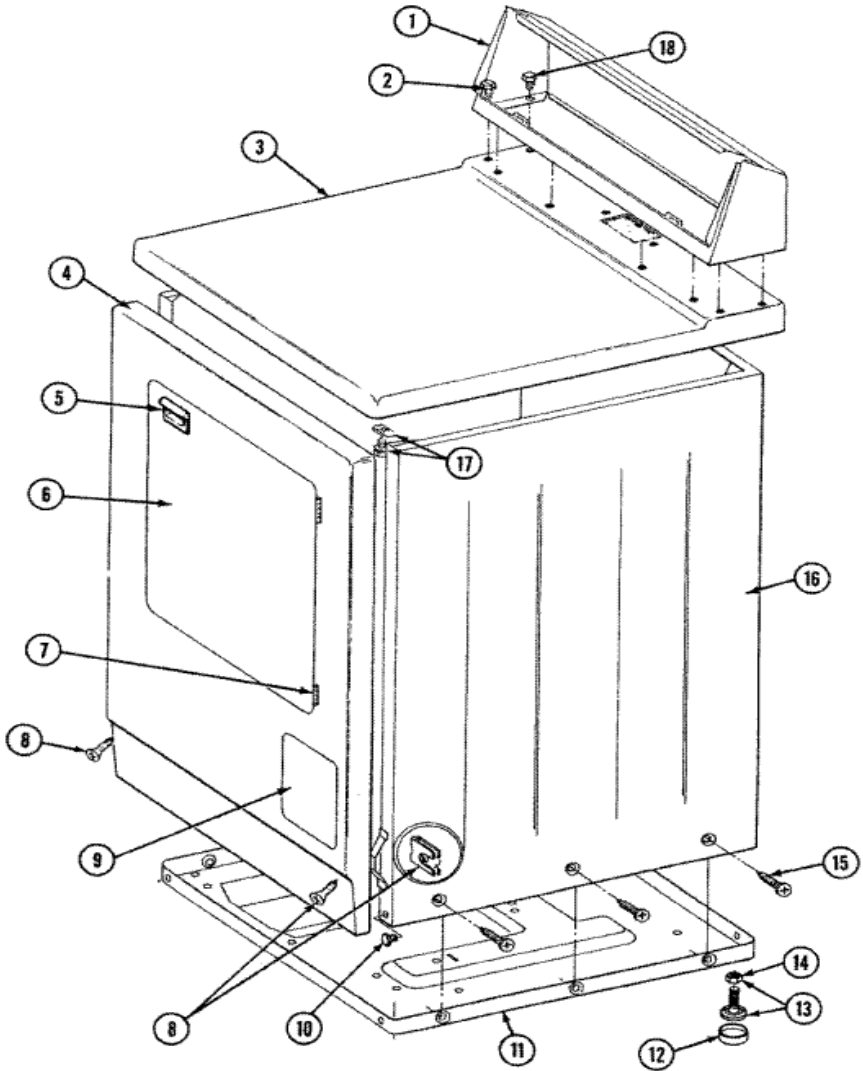

LDG750AAE GABINETE

LDG7500AAE GABINETE

1	Y305193	CONSOLE (WHT) (S/P)
2	Y313559	SCREW (S/P)
3	307104	TOP COVER ASSY (S/P)
4	Y307998	FRONT PANEL (S/P)
5	314946	HANDLE WHITE (S/P)
6	314966	PANEL, OUTER (WHT) (S/P)
6	308061	DOOR ASSY. COMPLETE (WHT) (S/P)
7	33001230	HINGE (S/P)
8	204439	SCREW & FSTNER ASSY(FRT.PANEL)
9	302542	DESCONTINUADO
10	Y310632	SCREW (S/P)
11	Y303361	BASE ASSY. (S/P)
12	314137	FOOT, RUBBER
13	305086	ADJUSTABLE LEG & NUT
14	Y052740	NUT (S/P)
15	213007	SCREW, CABINET (S/P)
16	307124	CABINET (WHT) (S/P)
17	204445	SCREW & FASTENER ASY. (S/P)
18	211294	SCREW (S/P)

Distribuidor Autorizado

SurteRápido.com

Venta de Refacciones
Electrodomesticas

LDG750AAE GABINETE

LDG7500AAE GABINETE

1	Y312905	COVER, TERMINAL (S/P)
2	Y313561	DESCONTINUADO
9	Y310632	SCREW (S/P)
11	33001284	POWER CORD (S/P)
12	2-11881	GROMMET, CORD
13	215075	FASTENER, CNTRL PNL TO CONSOLE (S/P)
14	210932	SCREW, No.8 X 9/16 CTSK (S/P)
15	Y305193	CONSOLE (WHT) (S/P)
16	214519	LABEL, ELECTRICAL INSTRUCTION (S/P)
17	303846	SCREW & WASHER ASSY. (S/P)
18	301548	CLAMP, GROUND (W/SCREW) (S/P)
19	311155	GROUND WIRE (S/P)
20	Y313559	SCREW (S/P)
21	211294	SCREW (S/P)
22	Y312951	COVER, ACCESS (S/P)
23	305086	ADJUSTABLE LEG & NUT
24	314137	FOOT, RUBBER
25	Y052740	NUT (S/P)
26	Y303361	BASE ASSY. (S/P)
27	213077	CAP FOR TIMER KNOB (S/P)
28	307124	CABINET (WHT) (S/P)
29	307104	TOP COVER ASSY (S/P)