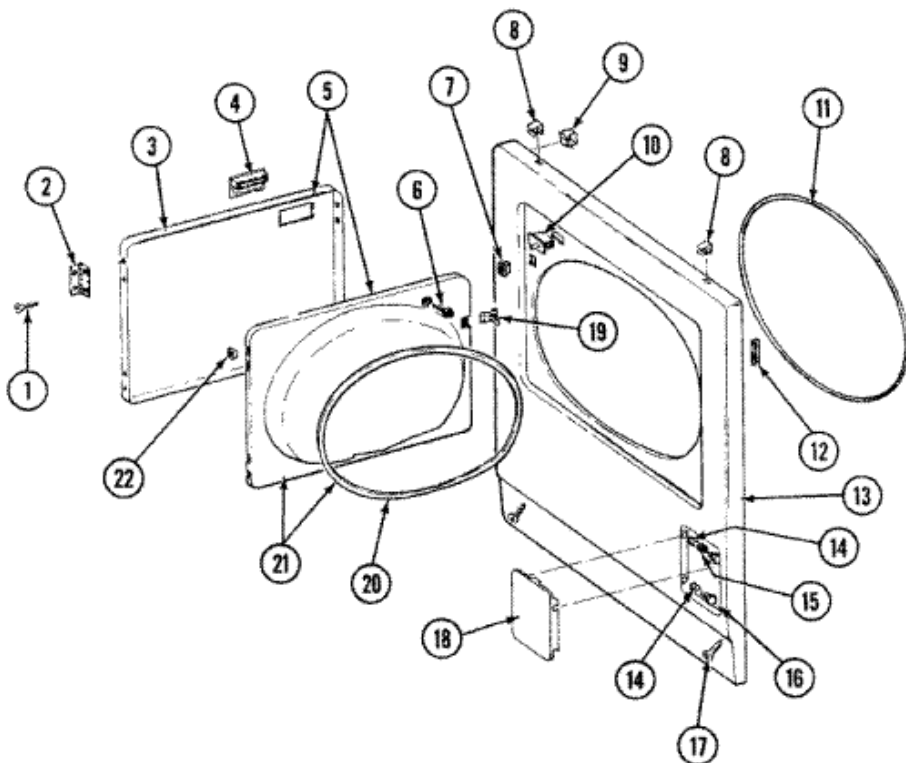

Distribuidor Autorizado

SurteRápido.com

Venta de Refacciones
Electrodomesticas

LDG750AAE TABLERO

LDG7500AAE TABLERO

1	214872	PALNUT, END CAP (S/P)
2	314184	BACK UP PLATE (S/P)
3	210932	SCREW, No.8 X 9/16 CTSK (S/P)
4	308469	DESCONTINUADO
5	214894	FASTENER, END CAP (S/P)
6	308471	CONTROL PANEL (S/P)
7	315438	SKIRT, TIMER DIAL (S/P)
8	33001255	KNOB (S/P)
9	312273	NUT (S/P)
10	216057	DESCONTINUADO
11	Y308470	END CAP R.H. (S/P)
12	214897	PAD, CONTROL PANEL (S/P)
13	315317	SCREW, SWITCHES (S/P)
14	Y308253	TIMER
15	211294	SCREW (S/P)
16	204807	GRND.WIRE, SUPP.PLTE TO TOP CVR (S/P)
17	211168	SCREW, No.8 X 5/16 INCH (S/P)
18	305205	BUZZER - NON-ADJUSTABLE (S/P)
19	308467	DESCONTINUADO
20	307305	SWITCH, PUSH TO START
21	308496	HARNESS, WIRE (S/P)
21	307293	WIRE HARNESS (S/P)

Distribuidor Autorizado

SurteRápido.com

Venta de Refacciones
Electrodomesticas

LDG750AAE PUERTA

LDG7500AAE PUERTA

1	Y314062	SCREW (S/P)
2	33001230	HINGE (S/P)
3	314966	PANEL, OUTER (WHT) (S/P)
4	314946	HANDLE WHITE (S/P)
5	308061	DOOR ASSY. COMPLETE (WHT) (S/P)
6	312960	SCREW - INLET DUCT (S/P)
7	306436	DOOR LATCH KIT
8	22001650	FASTENER, PANEL
9	Y310376	CLIP, WIRE HARNESS (S/P)
10	33001508	SWITCH, DOOR
11	314937	SEAL, FRONT PANEL
12	Y313907	TWIN FASTENER (S/P)
13	Y307998	FRONT PANEL (S/P)
14	313113	BUSHING FOR ACCESS STUD (S/P)
15	312369	SLEEVE-ACCESS PANEL STUD (S/P)
16	212949	SCREW (S/P)
17	204439	SCREW & FSTNER ASSY(FRT.PANEL) (S/P)
18	302542	DESCONTINUADO
19	33001305	DOOR STRIKE (S/P)
20	33001192	DOOR SEAL
21	307098	DESCONTINUADO
22	Y313910	CLIP, DOOR LINER TO OUTER PNL (S/P)