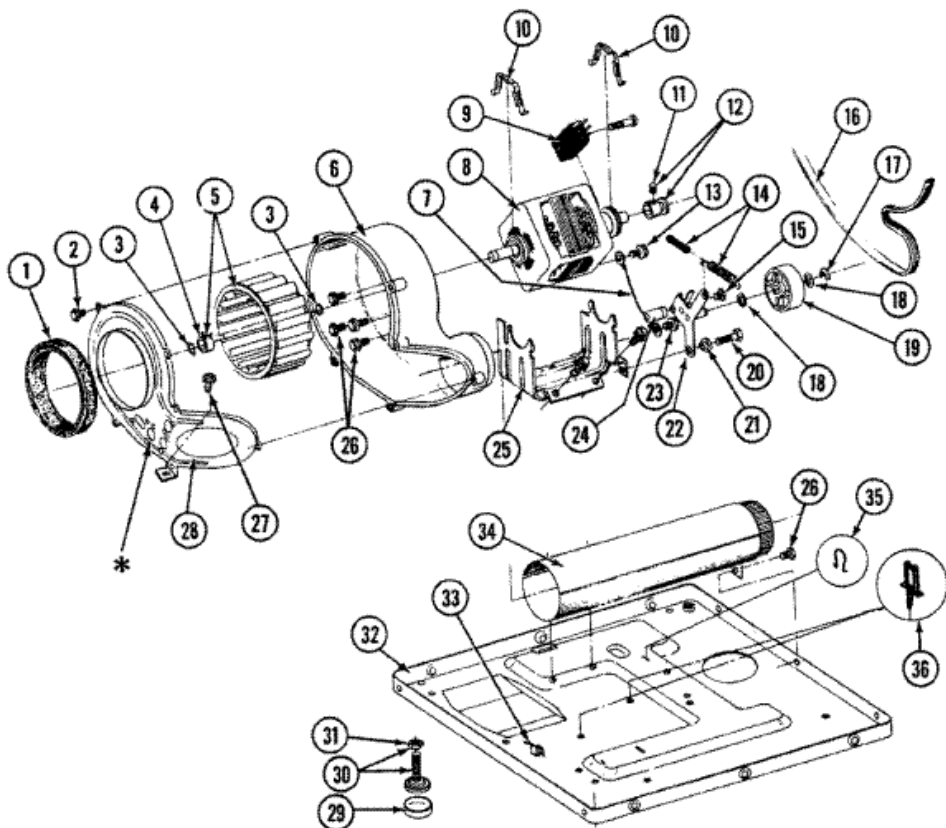

Distribuidor Autorizado

SurteRápido.com

Venta de Refacciones
Electrodomesticas

LDG7500AAE MOTOR