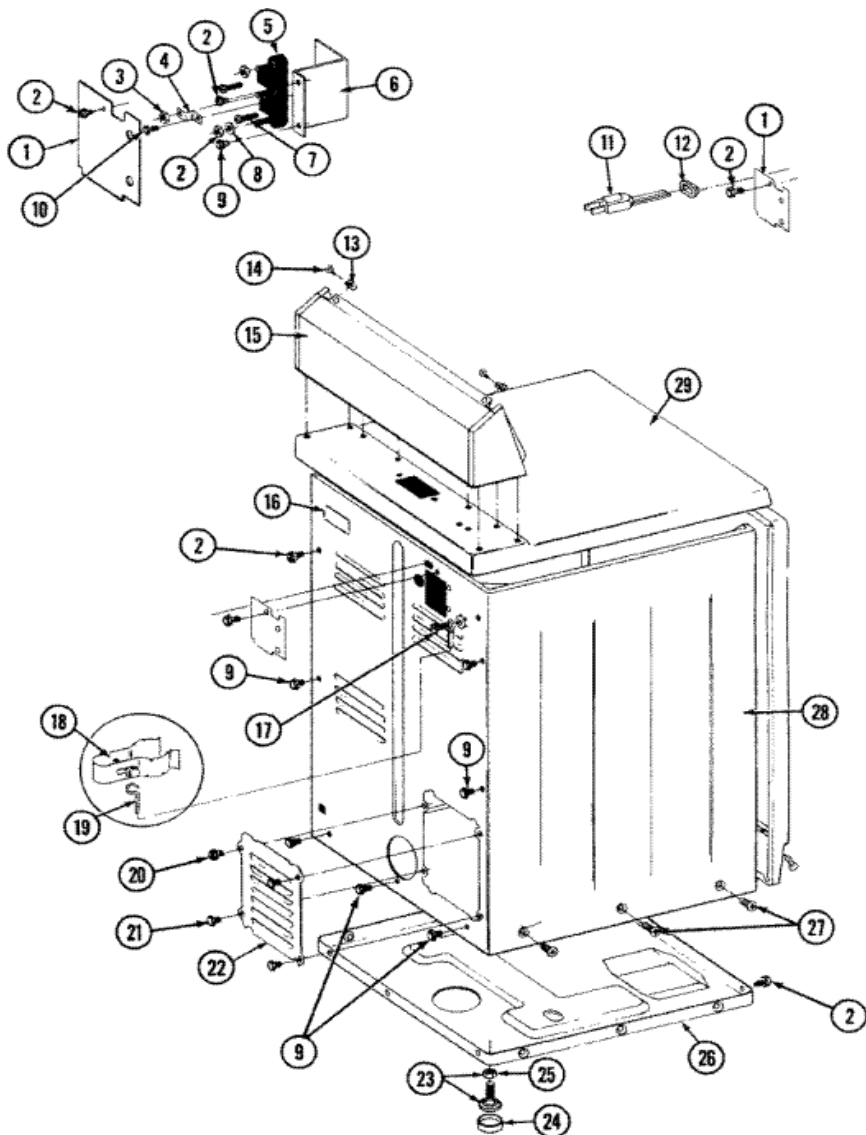

LDG750AAE GABINETE

LDG7500AAE GABINETE

1	Y305193	CONSOLE (WHT) (S/P)
2	Y313559	SCREW (S/P)
3	307104	TOP COVER ASSY (S/P)
4	Y307998	FRONT PANEL (S/P)
5	314946	HANDLE WHITE (S/P)
6	314966	PANEL, OUTER (WHT) (S/P)
6	308061	DOOR ASSY. COMPLETE (WHT) (S/P)
7	33001230	HINGE (S/P)
8	204439	SCREW & FSTNER ASSY(FRT.PANEL)
9	302542	DESCONTINUADO
10	Y310632	SCREW (S/P)
11	Y303361	BASE ASSY. (S/P)
12	314137	FOOT, RUBBER
13	305086	ADJUSTABLE LEG & NUT
14	Y052740	NUT (S/P)
15	213007	SCREW, CABINET (S/P)
16	307124	CABINET (WHT) (S/P)
17	204445	SCREW & FASTENER ASY. (S/P)
18	211294	SCREW (S/P)

Distribuidor Autorizado

SurteRápido.com

Venta de Refacciones
Electrodomesticas

LDG750AAE GABINETE

LDG7500AAE GABINETE

1	Y312905	COVER, TERMINAL (S/P)
2	Y313561	DESCONTINUADO
9	Y310632	SCREW (S/P)
11	33001284	POWER CORD (S/P)
12	2-11881	GROMMET, CORD
13	215075	FASTENER, CNTRL PNL TO CONSOLE (S/P)
14	210932	SCREW, No.8 X 9/16 CTSK (S/P)
15	Y305193	CONSOLE (WHT) (S/P)
16	214519	LABEL, ELECTRICAL INSTRUCTION (S/P)
17	303846	SCREW & WASHER ASSY. (S/P)
18	301548	CLAMP, GROUND (W/SCREW) (S/P)
19	311155	GROUND WIRE (S/P)
20	Y313559	SCREW (S/P)
21	211294	SCREW (S/P)
22	Y312951	COVER, ACCESS (S/P)
23	305086	ADJUSTABLE LEG & NUT
24	314137	FOOT, RUBBER
25	Y052740	NUT (S/P)
26	Y303361	BASE ASSY. (S/P)
27	213077	CAP FOR TIMER KNOB (S/P)
28	307124	CABINET (WHT) (S/P)
29	307104	TOP COVER ASSY (S/P)