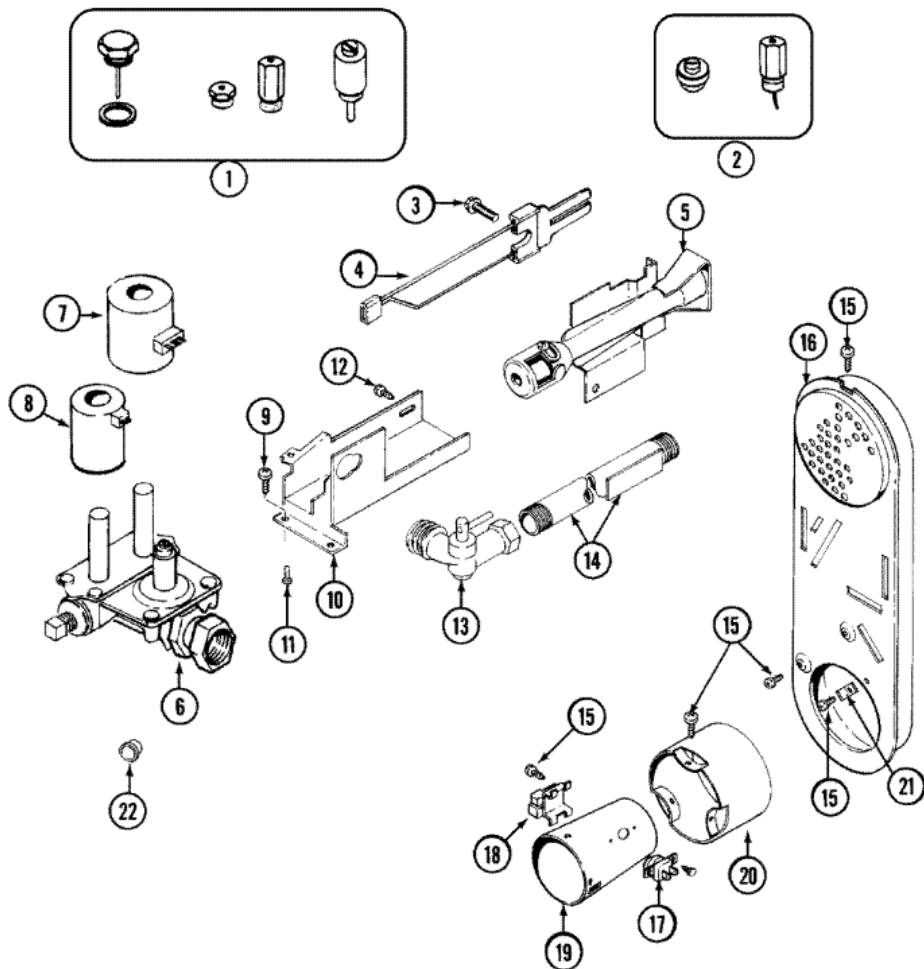

Distribuidor Autorizado

SurteRápido.com

Venta de Refacciones
Electrodomesticas

LDG9306AAE QUEMADOR