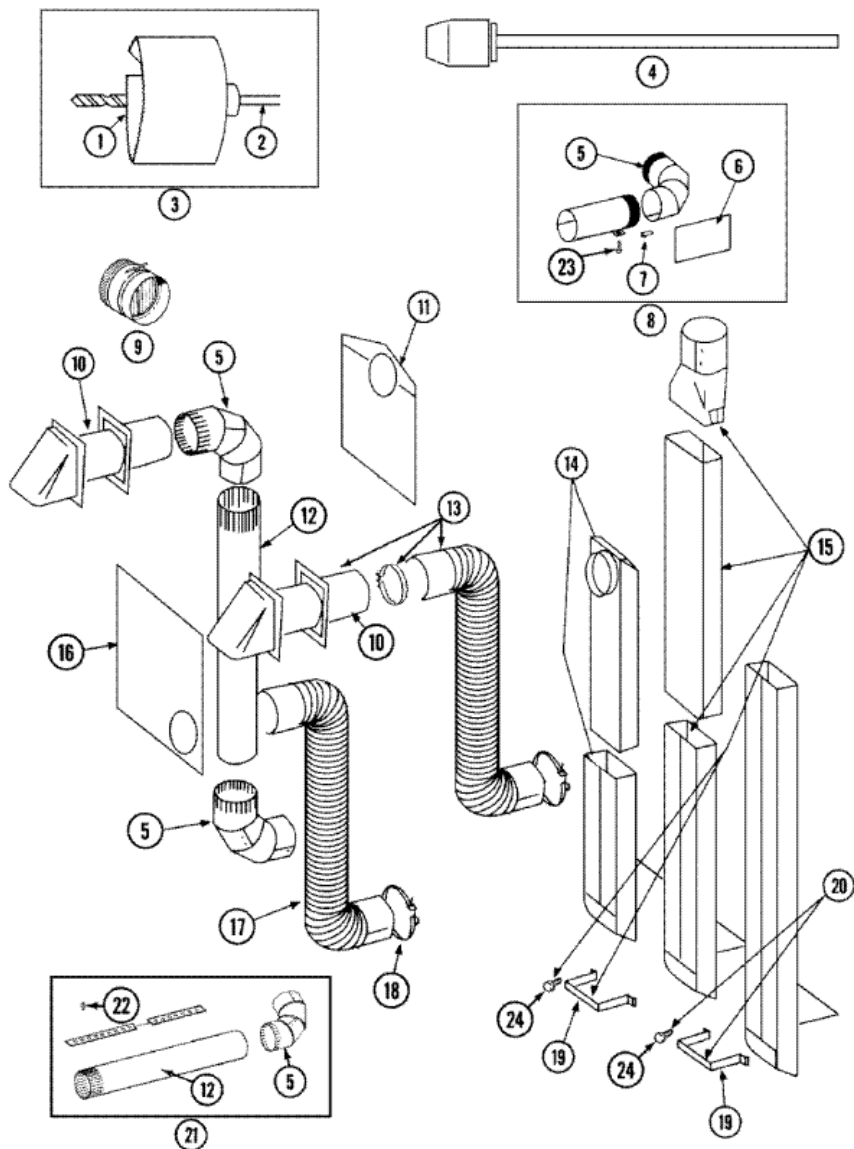

Distribuidor Autorizado

SurteRápido.com

Venta de Refacciones
Electrodomesticas

LDG9306AAE DUCTOS