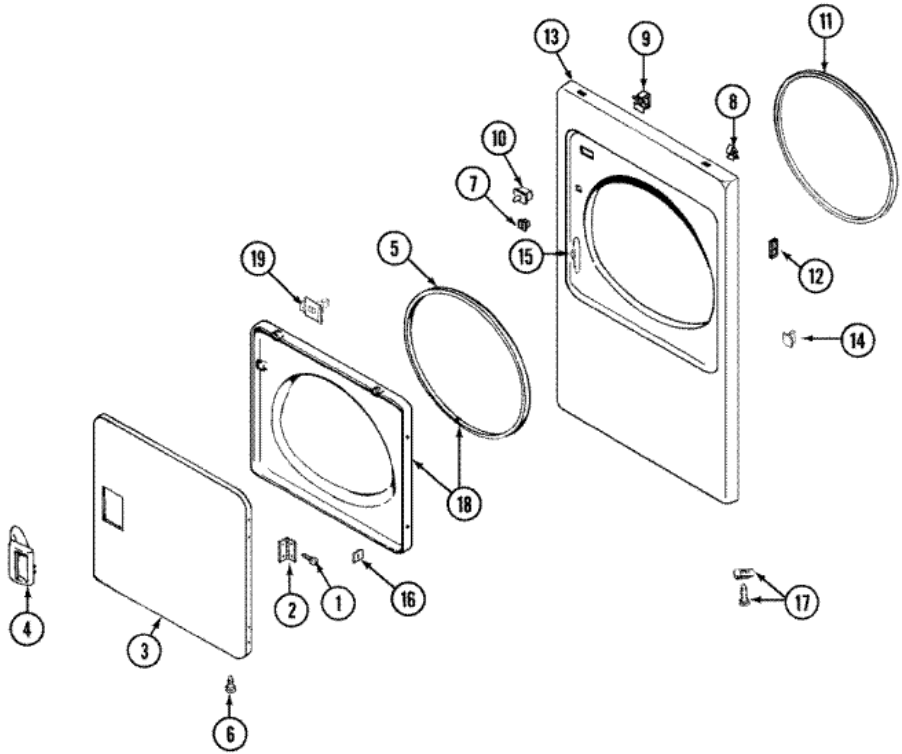

LDG9306AAE PUERTA