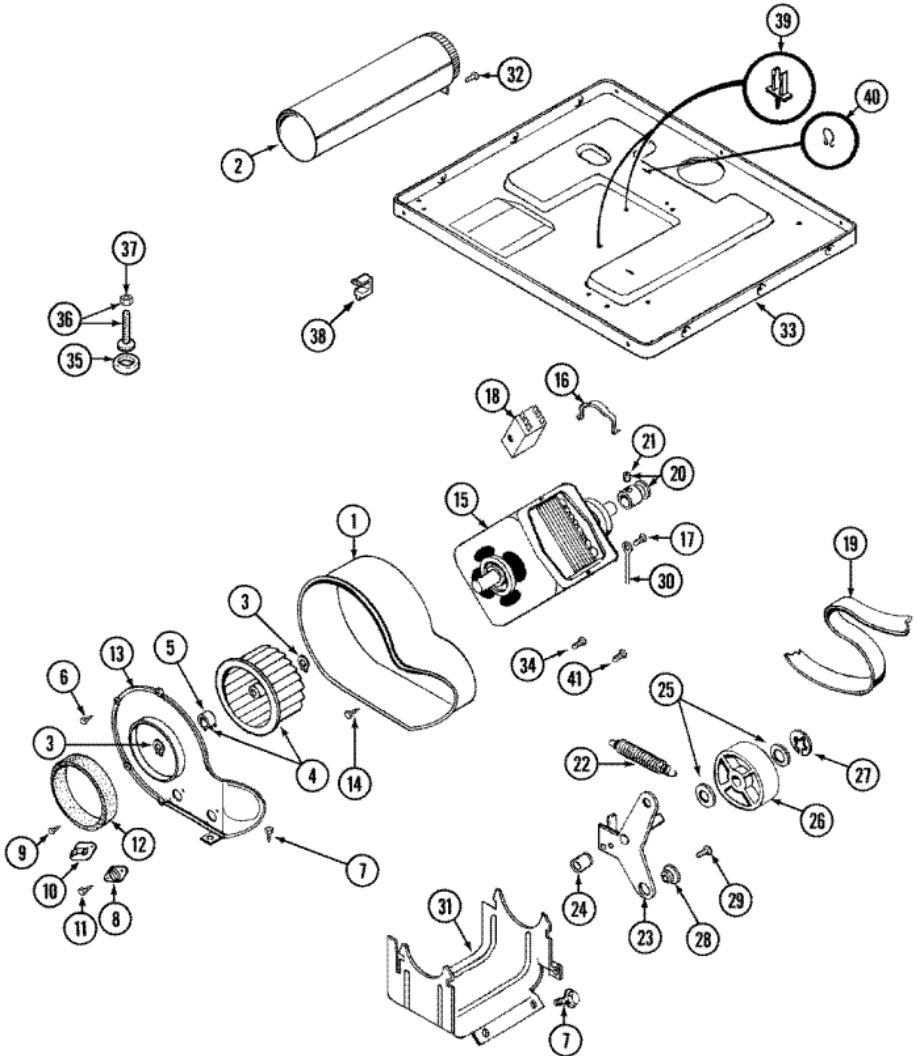

Distribuidor Autorizado

SurteRápido.com

Venta de Refacciones
Electrodomesticas

LDG9306AAE BASE