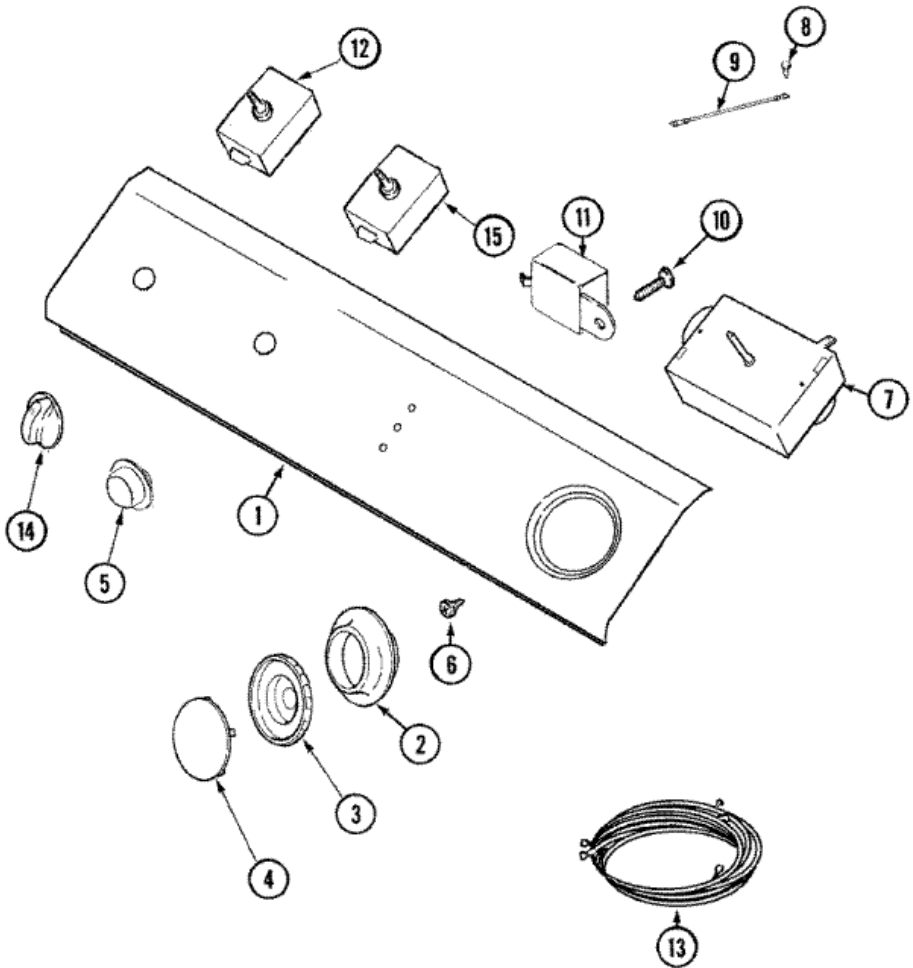

LDG9306AAE TABLERO