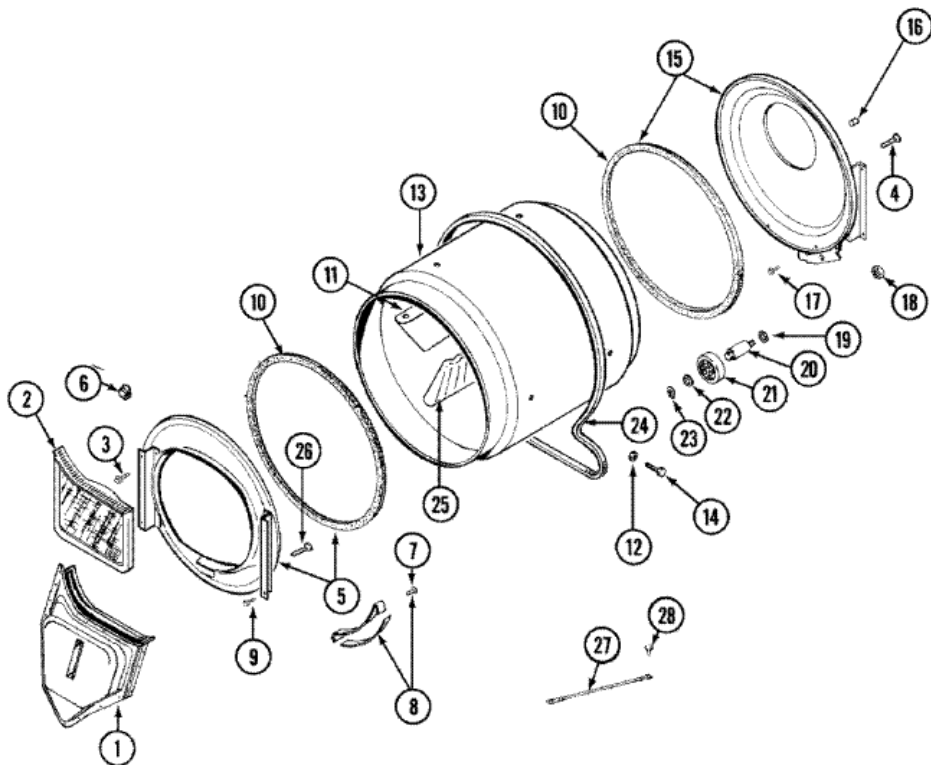

32	Y310632	SCREW (S/P)
33	Y305084	BASE (S/P)
34	211294	SCREW (S/P)
35	314137	FOOT, RUBBER
36	305086	ADJUSTABLE LEG & NUT
37	Y052740	NUT (S/P)
38	Y310376	CLIP, WIRE HARNESS (S/P)
39	22003298	RETAINER, WIRE (S/P)
40	410490	SPRING, WIRE HARNESS (S/P)
41	Y312961	SCREW (S/P)

Distribuidor Autorizado

SurteRápido.com

Venta de Refacciones
Electrodomesticas

LDG9306AAE TAMBOR