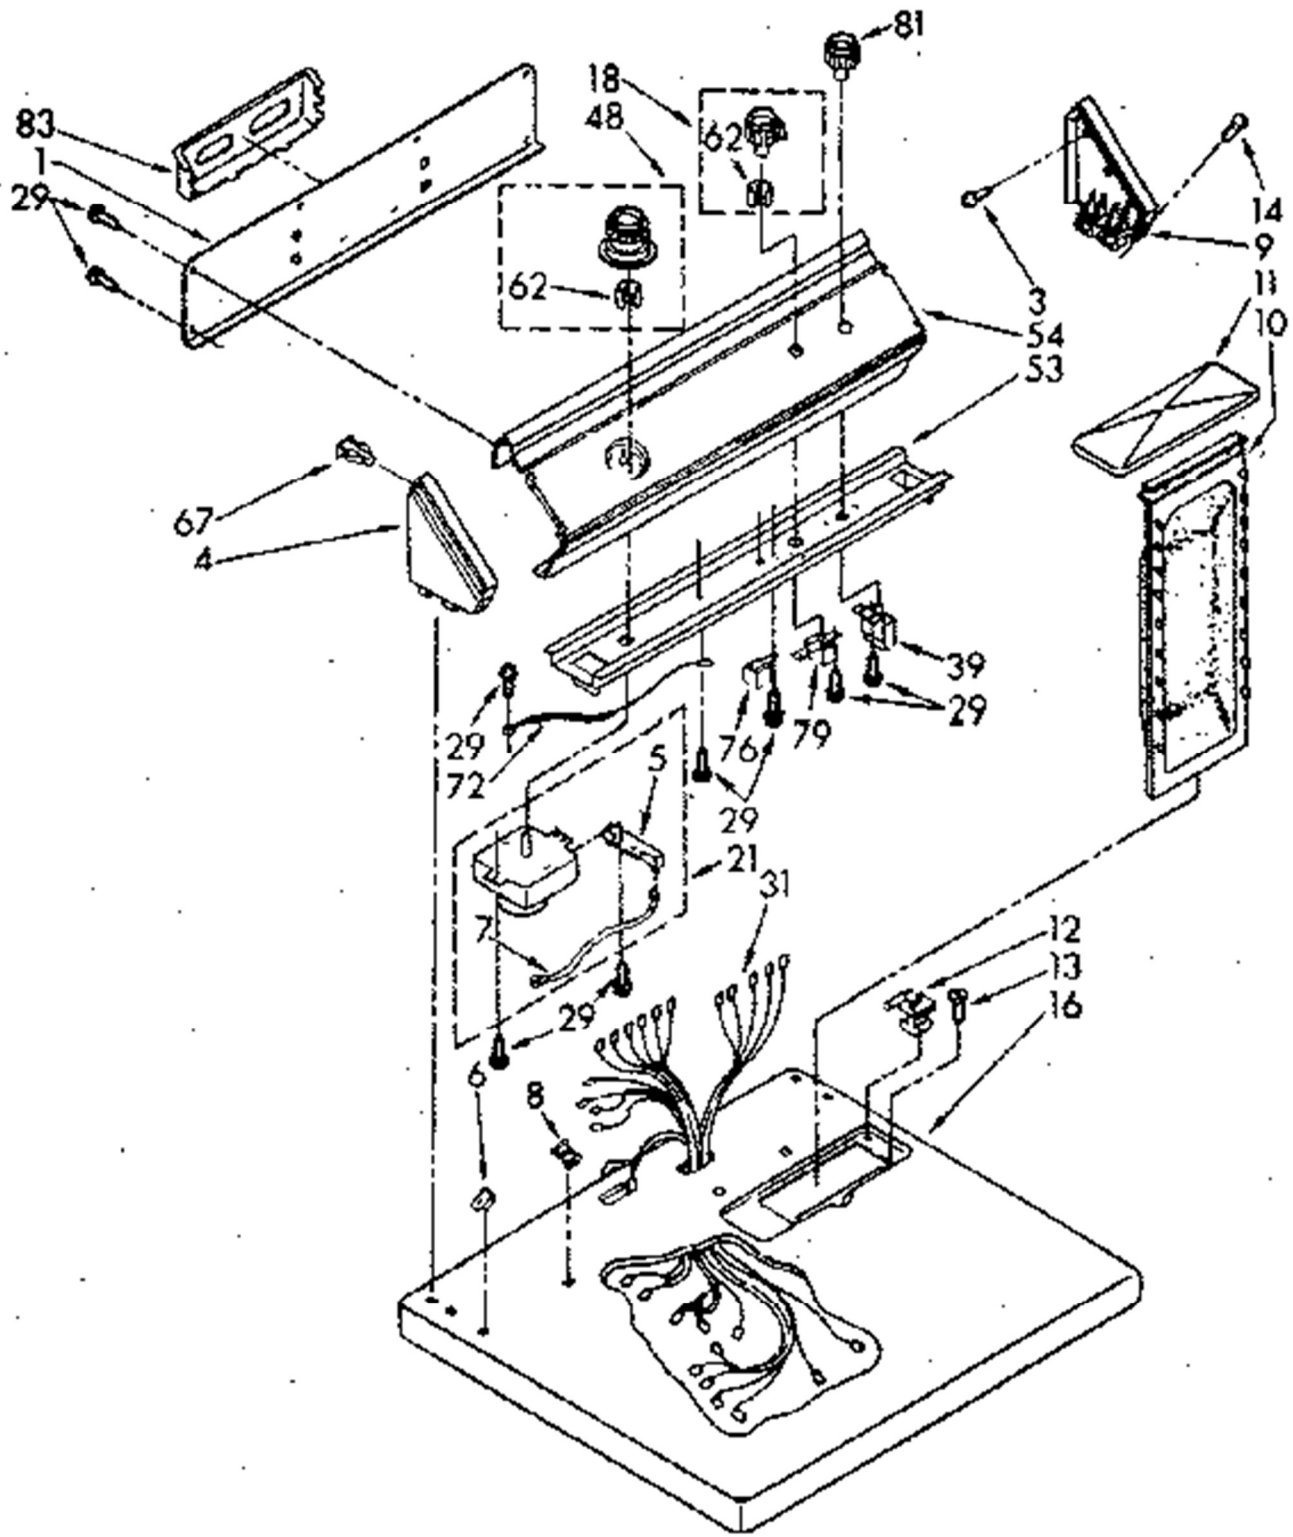

Guía	Descripción	# de parte
1	PANEL-REAR	8066156
3	USE WPL 304795	355326
4	USE WPL 285653	63789
5	Timer Power Resistor	279872
6	Nut	WP358473
7	WIRE, JUMPER	696098
8	STOP	358472
9	USE WPL 285653	63795
10	Lint Filter with Handle	339392
11	NOT AVAILABLE	N/P
12	Lint Screen Hinge - Right Side	WPW10044470
12A	Lint Screen Hinge - Left Side	WPW10044480
13	8-18 X .625 TR CR AB	W11693756
14	Screw, Console	WP388326
21	Dryer Timer	695760
29	Screw	WP681414
31	Harness, Wiring	697061
39	Push-to-Start Switch	348314
48	KNOB	3387900
53	BRACKET	3394061
54	PANEL-CNTL	3387692
62	Knob Spring-Clip	WP688805
67	Nut	WP689559
72	WIRE	690853
76	Buzzer, Mini	WP694419
79	SWTCH-TEMP	696321
81	KNOB-CNTRL	3387894
83	Rack, Literature	63020