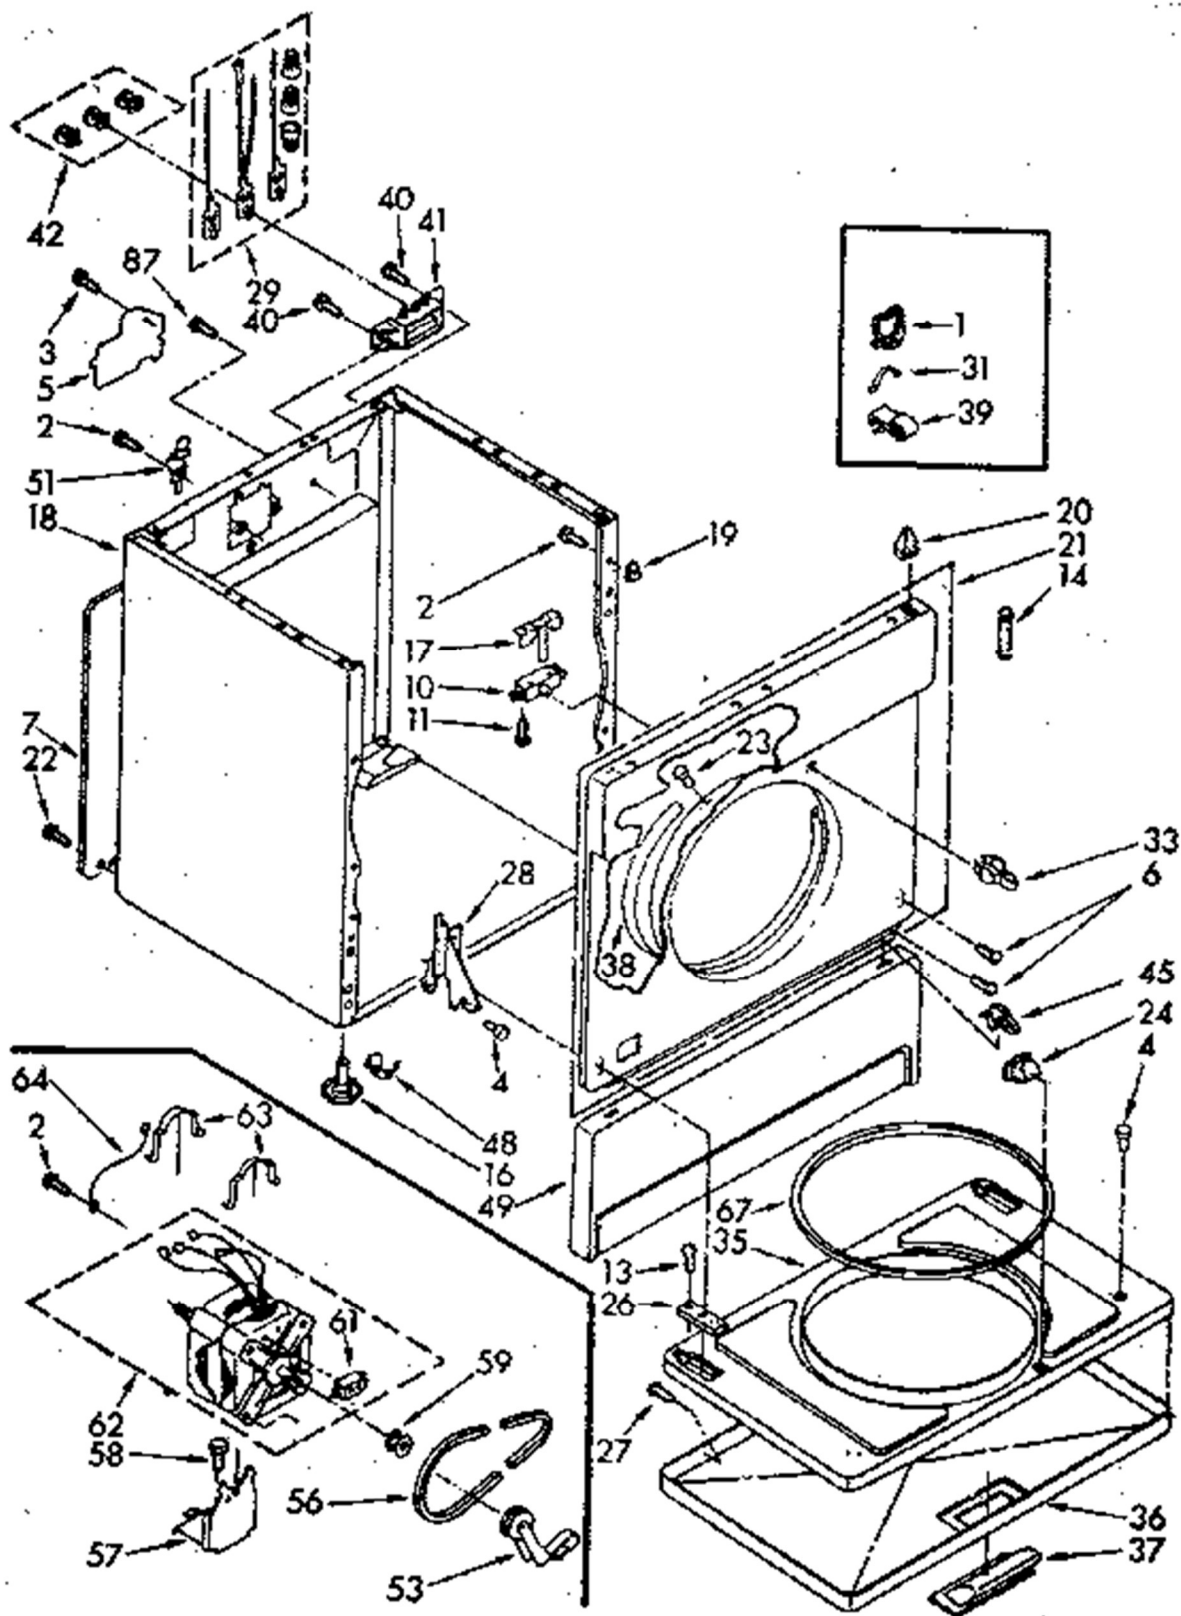

Guía	Descripción	# de parte
1	LINT CHUTE ASSEMBLY	686215
2	Washer-Support	WP3388703
3	NUT	98460
5	Screw, 8/18 x 3/8	WP90767
6	Cycling Thermostat - Limit 135/155	WP694674
7	Thermal Cut-Off Kit	279769
8	Dryer Thermal Fuse	WP3392519
10	Dryer Blower wheel	WP694089
11	Housing, Blower	WP8577230
12	CLIP	279771
14	BOX	695547
15	High Limit Thermostat	WP3390291
16	Thermostat Heater	61894
17	Heating Element	WP4391960
17A	Heating Element	WP4391960
18	Heating Element Connection Wire Kit	279457
19	Blower Motor Shaft Seal	WP3394196
21	Screw	WP488729
23	HOSE, DIFFERENTIAL	686577
41	Roller Support Tri-Ring	WPW10512946
42	Drum Roller Shaft - Left Side	WPW10359270
43	Drum Support Roller Shaft - Right Side	WPW10359269
44	Rear Drum Support Roller Kit	349241T
45	USE WPL 686769	686770
46	Roller Shaft Washer	WP348197
47	Nut	WP358160
48	BULKHEAD	279793
62	Drum Front Bearing Ring	WP3394509
63	SCREW, BAFFLE MOUNTING (6)	690372
66	Rear Drum Seal with Adhesive	239087
67	DRUM	697760
68	Dryer Drum Baffle	WP342847
69	BRACKET	3976435
70	Support Roller Clip	WP90296
73	Lint Trap Housing Seal	WP339956
74	Screw	WP681414
75	SHIELD	W11233063