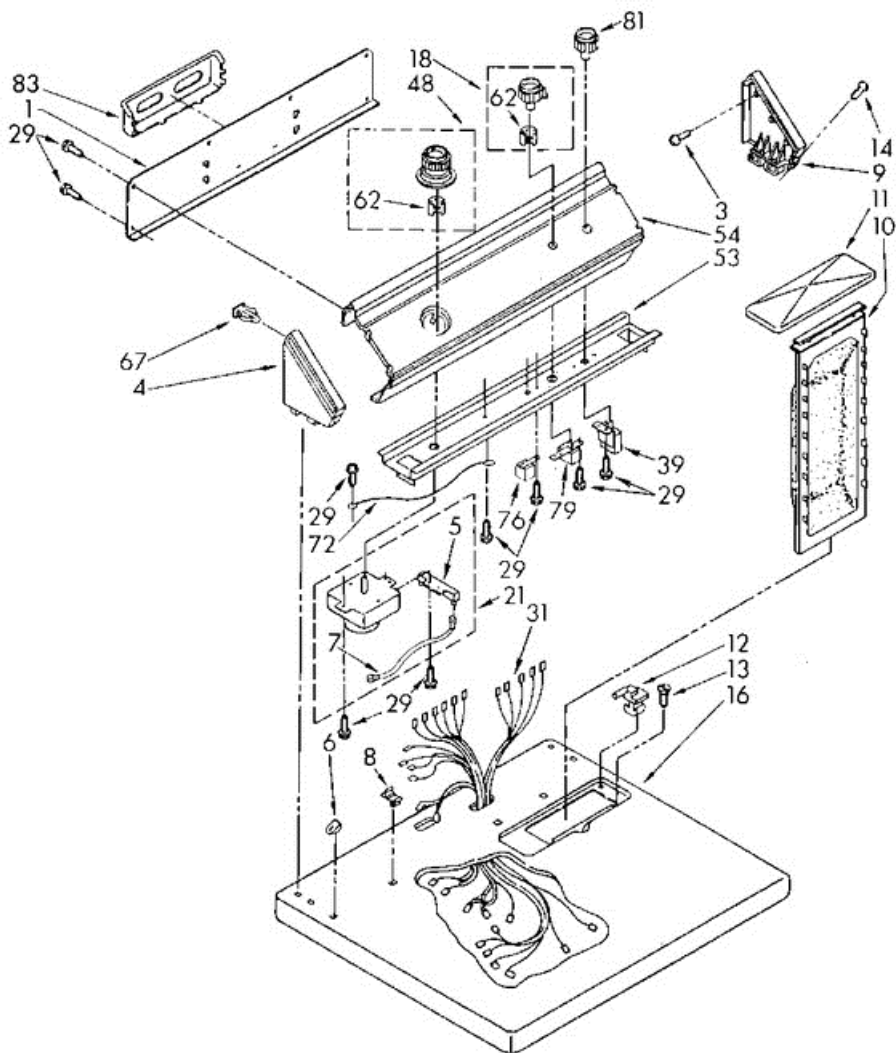

67	685762	SEAL, DOOR
87	690989	SCREW, 10-32 X 1/2 (GROUNDING)

Distribuidor Autorizado

SurteRápido.com

Venta de Refacciones
Electrodomesticas

LE5800XSW3 TABLERO

LE5800XSW3 TABLERO

1	386367	PANEL, REAR CONSOLE
3	355326	SCREW, 13-16 X 5/8
4	63789	CAP, END (L.H.)
5	61806	RESISTOR, TIMER
6	358473	STOP, PUSH-IN
7	696098	WIRE, JUMPER
8	358472	NUT, PUSH-IN (2)
9	63795	CAP, END. (R.H.)
10	339392	SCREEN, LINT
11	688150	COVER, LINT SCREEN (WHITE)
11	689310	COVER, LINT SCREEN (ALMOND)
11	689313	COVER, LINT SCREEN (GOLDEN HARVEST)
11	695022	COVER, LINT SCREEN (TOAST)
11	695023	COVER, LINT SCREEN (PLATINUM)
12	339229	HINGE, R.H.
12	339230	HINGE, L.H.
13	688983	SCREW, 8-18 X 5/8
14	64211	SCREW, END CAP
16	695507	TOP (WHITE)
16	695508	TOP (ALMOND)
16	695509	TOP (GOLDEN HARVEST)
16	695510	TOP (TOAST)
16	695511	TOP (PLATINUM)
18	386635	KNOB, TEMPERATURE SELECTOR
21	695760	TIMER & RESISTOR ASSEMBLY, 60 HZ.
29	343641	SCREW, 10-16 X 1/2
31	697061	HARNESS, WIRING
39	348314	SWITCH, PUSH TO START
48	3387900	TIMER KNOB & DIAL ASSEMBLY
53	386627	BRACKET, CONTROL
54	3387692	PANEL, CONTROL
62	688805	CLIP
67	689559	NUT, PUSH-IN (4)