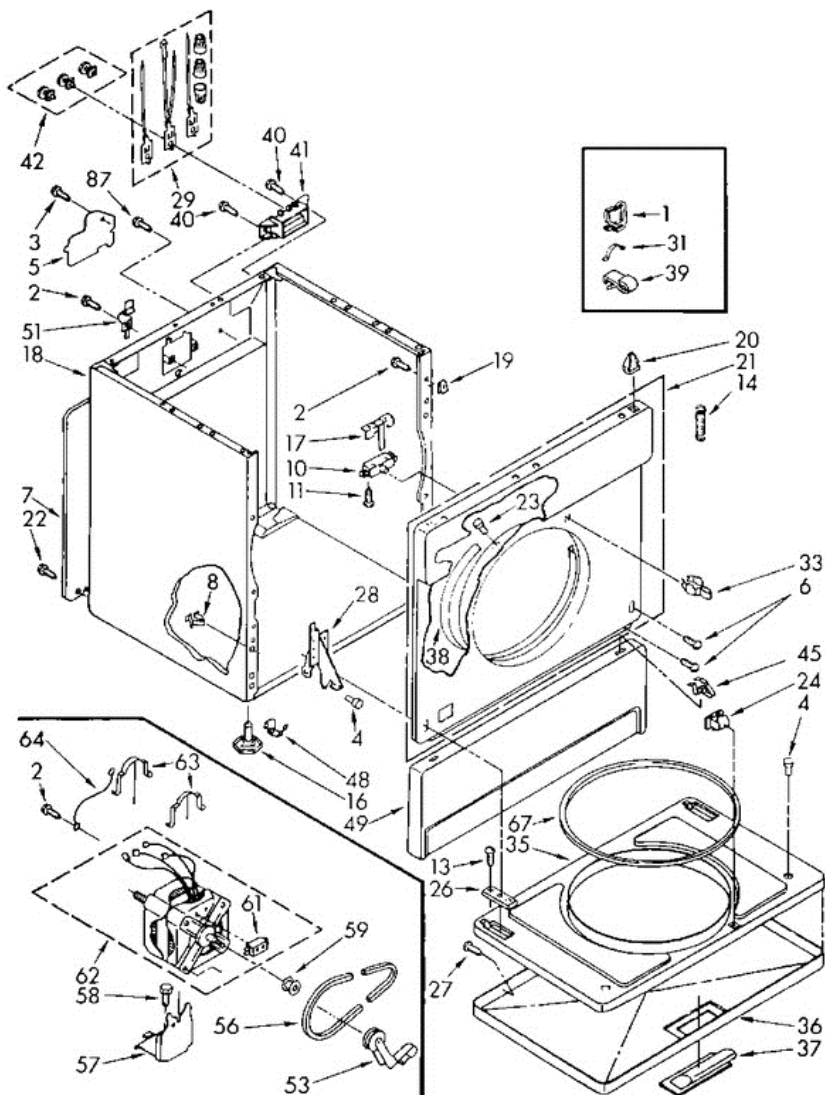

Distribuidor Autorizado

SurteRápido.com

Venta de Refacciones
Electrodomesticas

LE5800XSW3 GABINETE

LE5800XSW3 GABINETE

1	688412	CLIP, HARNESS
2	343641	SCREW, 10-16 X 1/2
3	693995	SCREW, HEX WASHER HEAD
4	238614	BUMPER
5	690893	COVER, TERMINAL BLOCK
6	342043	SCREW, 10-32 X 1/2
7	346368	PANEL, REAR
8	3391221	CLIP
10	3388222	SWITCH, DOOR
11	98129	SCREW, 6-20 X 7/8 (2)
13	98518	SCREW, 10-12 X 1/2
14	237979	SPRING, DOOR (2)
16	688222	FOOT (4)
17	295998	LEVER, DOOR SWITCH
18	690847	CABINET (WHITE)
18	690848	CABINET (ALMOND)
18	690851	CABINET (GOLDEN HARVEST)
18	694874	CABINET (TOAST)
18	694875	CABINET (PLATINUM)
19	98234	CLIP, GROUND (2)
20	688904	LOCK, FRONT TOP (2)
21	338012	PANEL ASSEMBLY, UPPER FRONT (WHITE)
21	689533	PANEL ASSEMBLY, UPPER FRONT (ALMOND)
21	689535	PANEL ASSY, UPPER FRONT (GOLDEN HARVEST)
21	695026	PANEL ASSEMBLY, UPPER FRONT (TOAST)
21	695027	PANEL ASSEMBLY, UPPER FRONT (PLATINUM)
22	693994	SCREW, HEX WASHER HEAD (7)
23	685203	CLIP, FELT PAD (2)
24	690081	CATCH, DOOR
26	337189	CLIP, HINGE (2)
27	694091	SCREW (6)
28	687905	HINGE, R.H.
28	687906	HINGE, L.H.