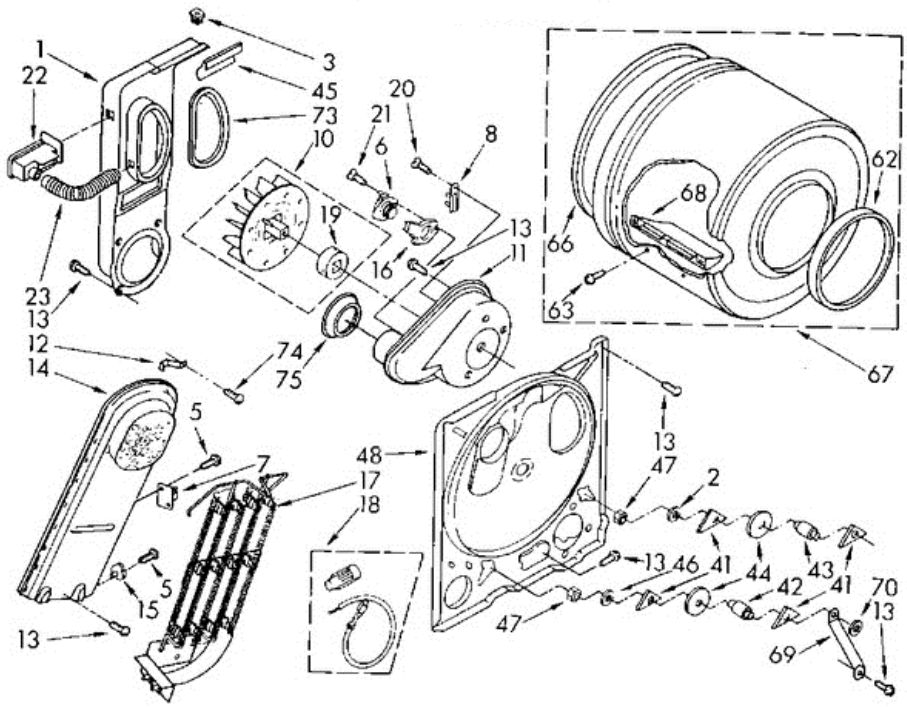

72	690853	WIRE, GROUND
76	694419	BUZZER
79	696321	SWITCH, ROTARY (TEMPERATURE SELECTOR)
81	3387894	KNOB, PUSH-TO-START
83	63020	RACK, LITERATURE

LE5800XSW3 TAMBOR