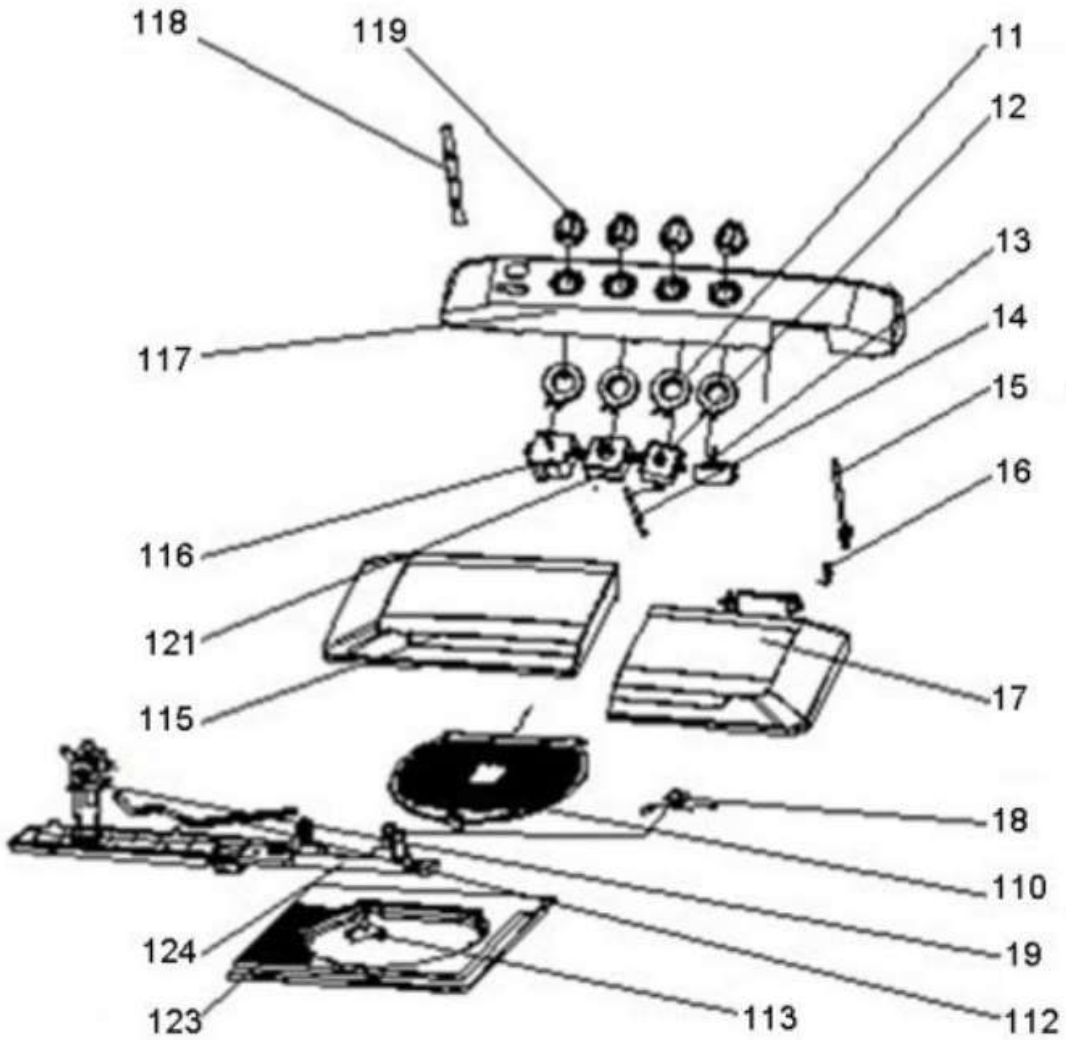

# LAVADORA LED1342B0

LED1342B0

Distribuidor Autorizado

SurteRápido.com

Venta de Refacciones  
Electrodomesticas

## LAVADORA LED1342B0

Guía	Refacción	Descripción
3	WG04A00255	SPIN TUB ASSEMBLY
3	WG04F04297	SPIN TUB ASSEMBLY
11	WG04F01384	WATERPROOF COVER
12	WG04F00930	INSE SWITCH
13	WG04A00243	RELOJ SPIN
14	WG04F00297	DRAIN BELT
14	WG04F00297	DRAIN BELT
15	WG04A00065	BREAKING BELT
16	WG04F00500	MANGUERA
17	WG03F00827	SPIN COVER KIT
18	WG04F00963	SAFETY SWITCH
21	WG04F00871	PULSATOR KIT
22	WG04A00146	PULSATOR WASHER
23	WG04A00133	OVERFLOW COVER KIT
24	WG04L00012	BACK COVER
25	WG04F01839	DRAIN PIPE
26	WG04A00147	KIT RETARDADOR
27	WG04F00339	DRAIN VALVE KIT
28	WG04F00084	BOTTOM VALVE
29	WG04F00016	ANTI-VIBRATION RING
31	WG04A00219	SPIN COVER-INNER
41	WG04F01543	V-BELT
41	WG04F01543	V-BELT
42	WG04F00985	SMALL PULLEY
43	WG04F01295	WASH MOTOR
46	WG04L00029	BASE
48	WG04F00812	CLABLE TOMACORRIENTE
49	WG04F00362	EARTHING SCREW
110	WG04F00960	SAFETY BOX
112	WG04F01367	WATER INLET HOSE
113	WG04F00537	INLET BOX
114	WG04A00187	SCREW CAP
116	WG04F01313	WASH TIMER
117	WG03F00790	CONTROL PANEL
118	WG04F00548	MANGUERA