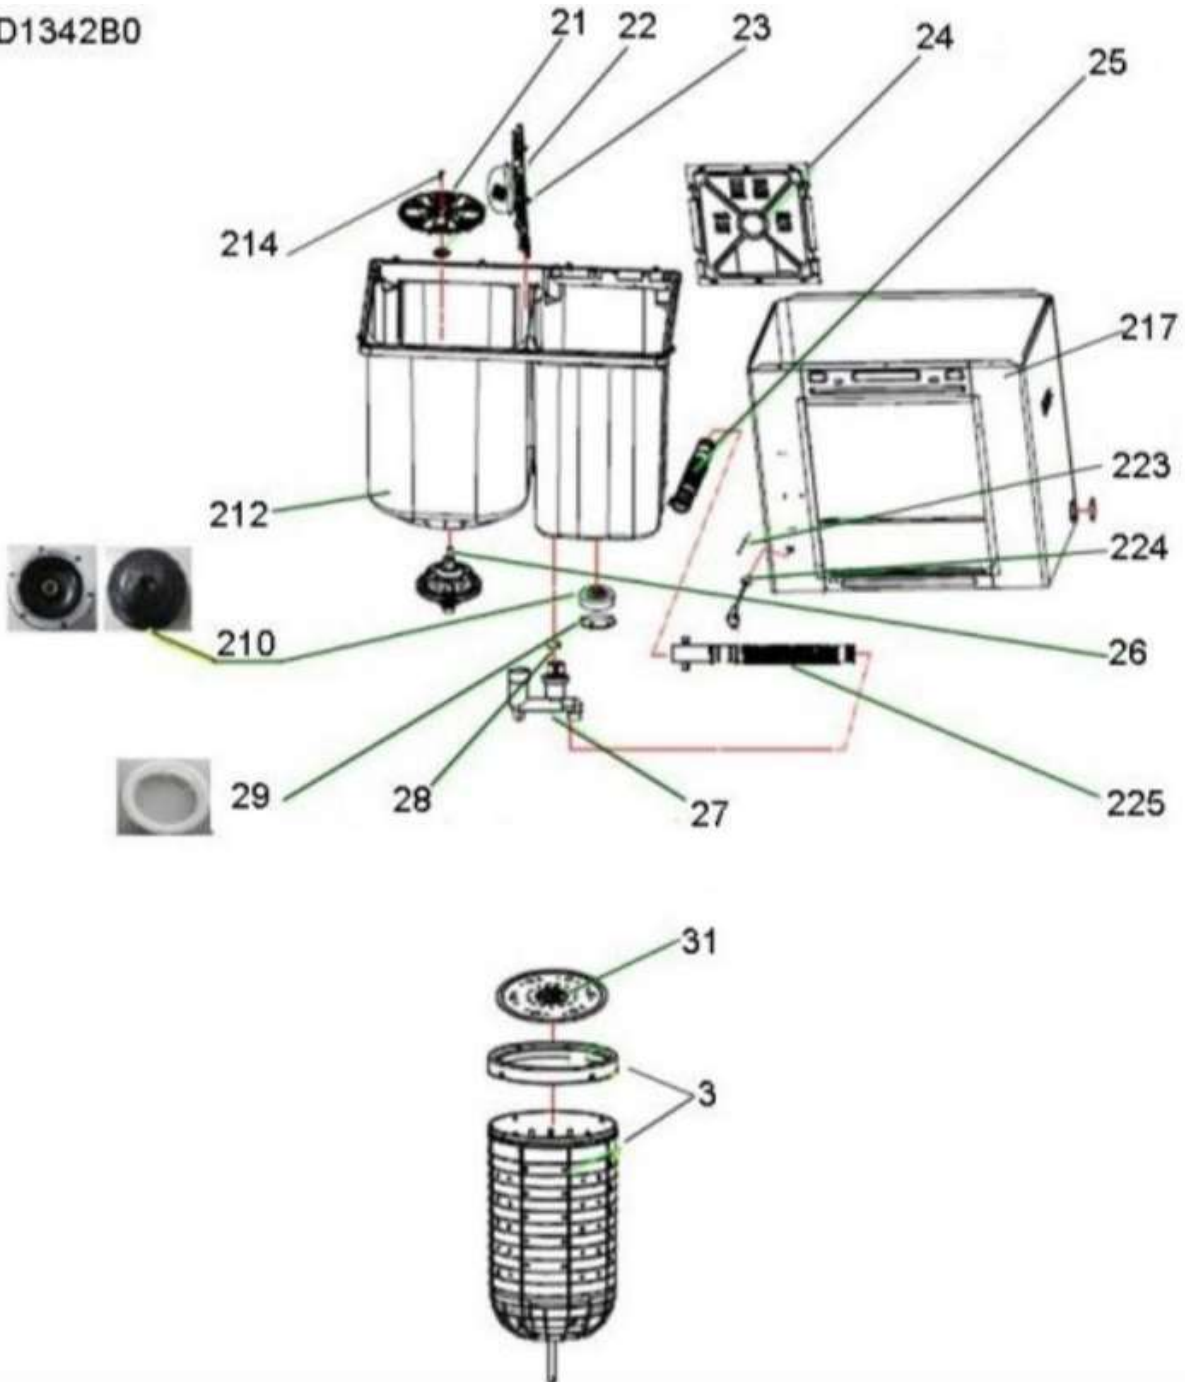

Distribuidor Autorizado

SurteRápido.com

Venta de Refacciones
Electrodomesticas

LAVADORA LED1342B0

LED1342B0