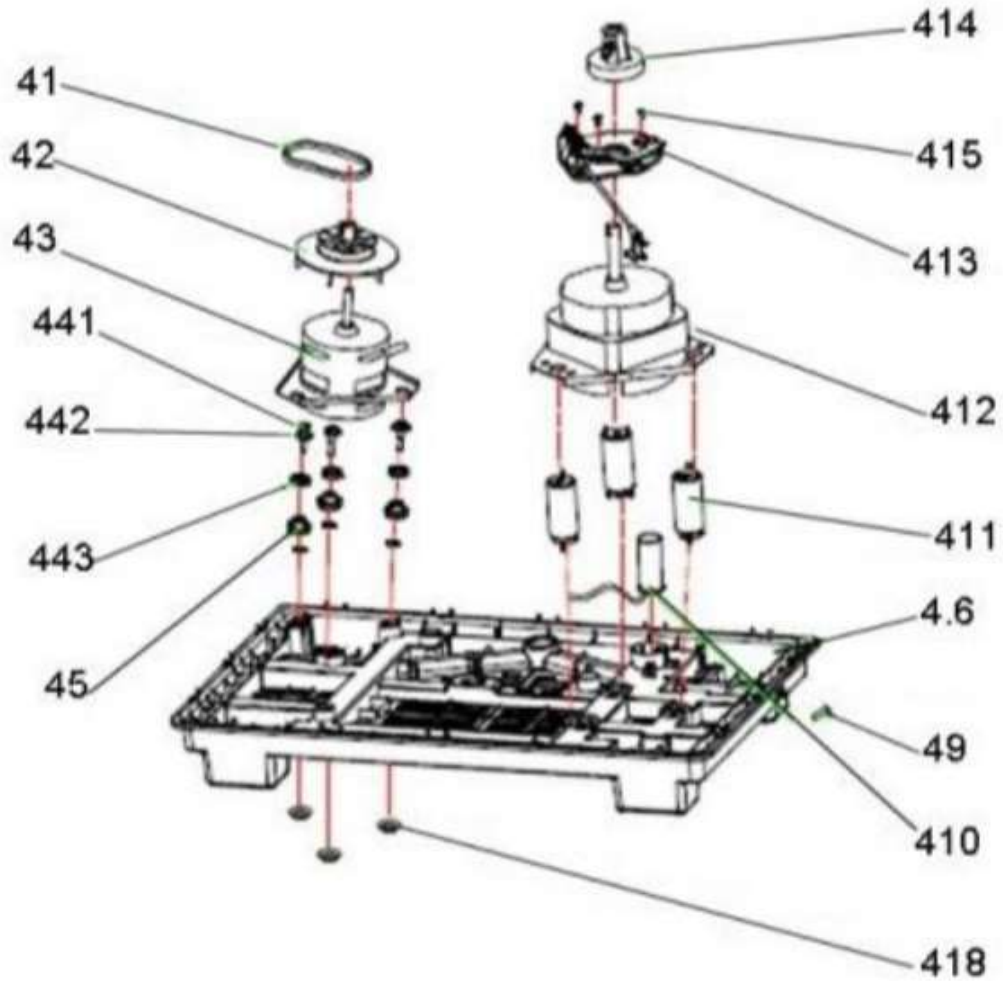

Distribuidor Autorizado

SurteRápido.com

Venta de Refacciones
Electrodomesticas

LAVADORA LED1342B0

LED1342B0

Distribuidor Autorizado

SurteRápido.com

Venta de Refacciones
Electrodomesticas

LAVADORA LED1342B0

Guía	Refacción	Descripción
3	WG04A00255	SPIN TUB ASSEMBLY
3	WG04F04297	SPIN TUB ASSEMBLY
11	WG04F01384	WATERPROOF COVER
12	WG04F00930	INSE SWITCH
13	WG04A00243	RELOJ SPIN
14	WG04F00297	DRAIN BELT
14	WG04F00297	DRAIN BELT
15	WG04A00065	BREAKING BELT
16	WG04F00500	MANGUERA
17	WG03F00827	SPIN COVER KIT
18	WG04F00963	SAFETY SWITCH
21	WG04F00871	PULSATOR KIT
22	WG04A00146	PULSATOR WASHER
23	WG04A00133	OVERFLOW COVER KIT
24	WG04L00012	BACK COVER
25	WG04F01839	DRAIN PIPE
26	WG04A00147	KIT RETARDADOR
27	WG04F00339	DRAIN VALVE KIT
28	WG04F00084	BOTTOM VALVE
29	WG04F00016	ANTI-VIBRATION RING
31	WG04A00219	SPIN COVER-INNER
41	WG04F01543	V-BELT
41	WG04F01543	V-BELT
42	WG04F00985	SMALL PULLEY
43	WG04F01295	WASH MOTOR
46	WG04L00029	BASE
48	WG04F00812	CLABLE TOMACORRIENTE
49	WG04F00362	EARTHING SCREW
110	WG04F00960	SAFETY BOX
112	WG04F01367	WATER INLET HOSE
113	WG04F00537	INLET BOX
114	WG04A00187	SCREW CAP
116	WG04F01313	WASH TIMER
117	WG03F00790	CONTROL PANEL
118	WG04F00548	MANGUERA