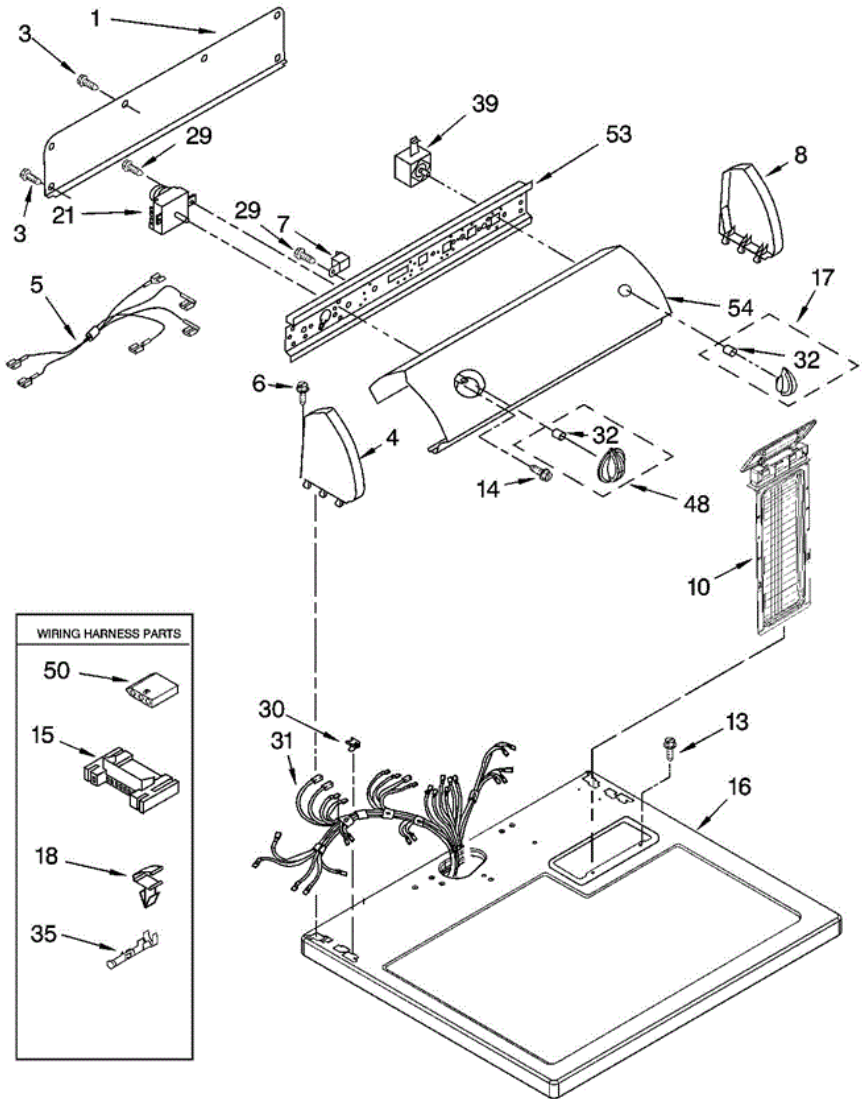

Distribuidor Autorizado

SurteRápido.com

Venta de Refacciones
Electrodomesticas

LEN1000PQ0 GABINETE

LEN1000PQ0 GABINETE

2	343641	SCREW, 10-16 X 1/2
3	693995	SCREW, 8-18 X 3/8
4	8541400	BRACKET, CABINET
5	3396795	COVER, BLOCK
6	342043	SCREW, 10-32 X 3/8
7	3396805	PANEL, REAR
8	8546676	CLIP, DOOR SPRING
10	3406107	DOOR SWITCH ASSEMBLY
11	697773	SCREW, 6-20 X 7/8
13	3357011	SCREW, 10-16 X 1/2
14	8541401	SPRING, DOOR (2)
15	3394083	CLIP, FRONT PANEL (2)
16	279810	FOOT-OPTIONAL
16	3392100	FOOT, DRYER
17	279318	TERMINAL, TINNED & BRASS (3) (INCLUDES 39)
18	8530603	CABINET (INCLUDES ILLUS. 4)
19	98234	CLIP, GROUND
20	690363	LOCK, FRONT TOP (2)
21	695620	PANEL, FRONT
23	685203	CLIP, FELT PAD (3)
24	3389441	CATCH, DOOR ASSEMBLY
26	337189	CLIP, HINGE (2)
27	694091	SCREW, 8-18 X 3/8
28	8066056	HINGE, R.H.
28	8066057	HINGE, L.H.
33	696144	STRIKE, DOOR
35	695737	DOOR, REAR
36	3393549	DOOR, FRONT
37	690270	HANDLE, DOOR
38	3406129	SEAL & BEARING ASSEMBLY
39	279393	TERMINAL BLOCK KIT (FOR TERMINAL BLOCK)
40	697776	SCREW, 10-32 X 5/8
41	3397659	BLOCK, TERMINAL

LEN1000PQ0 TABLERO

WIRING HARNESS PARTS	
50	
15	
18	
35	

LEN1000PQ0 TABLERO

1	8274261	PANEL, REAR CONSOLE
3	693995	SCREW, HEX HEAD
4	8271365	CAP, END (L.H.)
5	8539888	JUMPER, WIRE (PTS TO BUZZER)
6	388326	SCREW, CONSOLE
7	694419	BUZZER, MINI
8	8271359	CAP, END (R.H.)
10	8557857	SCREEN, LINT
13	688983	SCREW, 8-18 X 5/8
14	3400859	SCREW, GROUNDING
15	3395683	CONNECTOR (MOTOR)
16	8557930	TOP
17	8544935	KNOB, CONTROL
18	3394427	CLIP-HARNESS
21	8299778	TIMER, 60 HZ.
29	3390646	SCREW, MOUNTING (8-18 X 5/16)
30	357213	NUT, PUSH-IN (2)
31	8299869	HARNESS, WIRING
32	8536939	CLIP, SPRING
35	94614	TERMINAL (FEMALE)
39	3404233	SWITCH, PUSH-TO-START
48	8544955	TIMER KNOB ASSEMBLY
50	3936144	CONNECTOR
53	8271418	BRACKET, CONTROL
54	8545971	PANEL, CONTROL