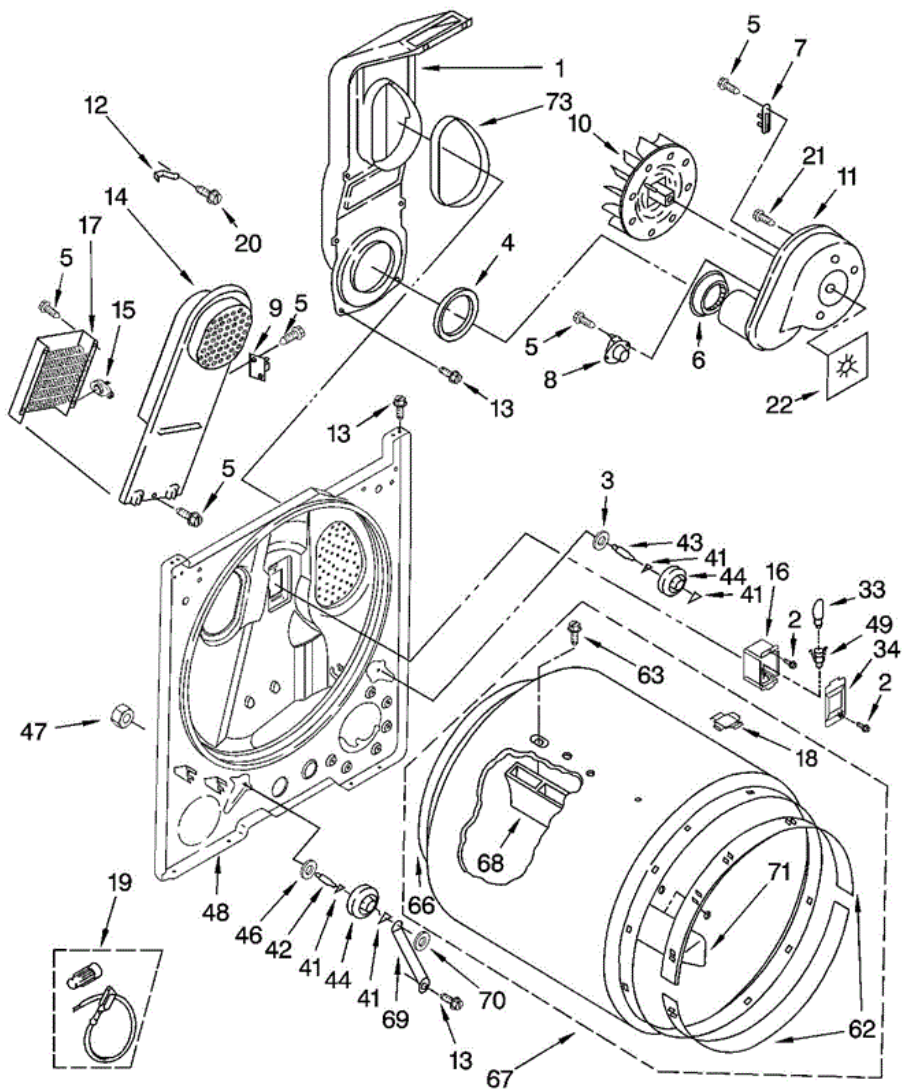

LEN1000PQ0 TABLERO

WIRING HARNESS PARTS	
50	
15	
18	
35	

LEN1000PQ0 TABLERO

1	8274261	PANEL, REAR CONSOLE
3	693995	SCREW, HEX HEAD
4	8271365	CAP, END (L.H.)
5	8539888	JUMPER, WIRE (PTS TO BUZZER)
6	388326	SCREW, CONSOLE
7	694419	BUZZER, MINI
8	8271359	CAP, END (R.H.)
10	8557857	SCREEN, LINT
13	688983	SCREW, 8-18 X 5/8
14	3400859	SCREW, GROUNDING
15	3395683	CONNECTOR (MOTOR)
16	8557930	TOP
17	8544935	KNOB, CONTROL
18	3394427	CLIP-HARNESS
21	8299778	TIMER, 60 HZ.
29	3390646	SCREW, MOUNTING (8-18 X 5/16)
30	357213	NUT, PUSH-IN (2)
31	8299869	HARNESS, WIRING
32	8536939	CLIP, SPRING
35	94614	TERMINAL (FEMALE)
39	3404233	SWITCH, PUSH-TO-START
48	8544955	TIMER KNOB ASSEMBLY
50	3936144	CONNECTOR
53	8271418	BRACKET, CONTROL
54	8545971	PANEL, CONTROL

Distribuidor Autorizado

SurteRápido.com

Venta de Refacciones
Electrodomesticas

LEN1000PQ0 TAMBOR

LEN1000PQ0 TAMBOR

1	348368	LINT CHUTE ASSEMBLY
2	487909	SCREW, 8-15 X 1/2
3	3388703	WASHER, SUPPORT
4	347139	SEAL, LINT CHUTE
5	90767	SCREW, 8-18 X 3/8
6	696302	SHIELD, EXHAUST
7	3392519	THERMAL FUSE
8	3387134	THERMOSTAT, INTERNAL-BIAS
9	3977393	THERMAL, CUT-OFF (INCLUDES ILLUS. 15)
10	694089	WHEEL, BLOWER
11	8557384	HOUSING, BLOWER
12	8066155	CLIP
13	343641	SCREW, 10-16 X 1/2
14	8541818	BOX, HEATER
15	3977767	THERMOSTAT, 221Â°F (105Â°C)
16	3977373	BRACKET, DRUM LIGHT
17	3403585	ELEMENT, HEATER
18	8066086	DRUM HOLE PLUG
19	279457	TERMINAL WIRE KIT
20	489463	SCREW, 8-18 X 5/8
21	3390647	SCREW, 8-18 X 1/2
22	3394196	SEAL, BLOWER
33	3406124	LIGHT BULB
34	3402841	LENS, DRUM LIGHT
41	690997	RING, TRI
42	3399506	SHAFT, L.H.
43	3399507	SHAFT, R.H.
44	3397588	ROLLER, SUPPORT
46	348197	WASHER, SUPPORT
47	3359452	NUT, 3/8-16
48	3403493	BULKHEAD
49	3403634	SOCKET ASSEMBLY
62	692526	RING, BEARING (2)