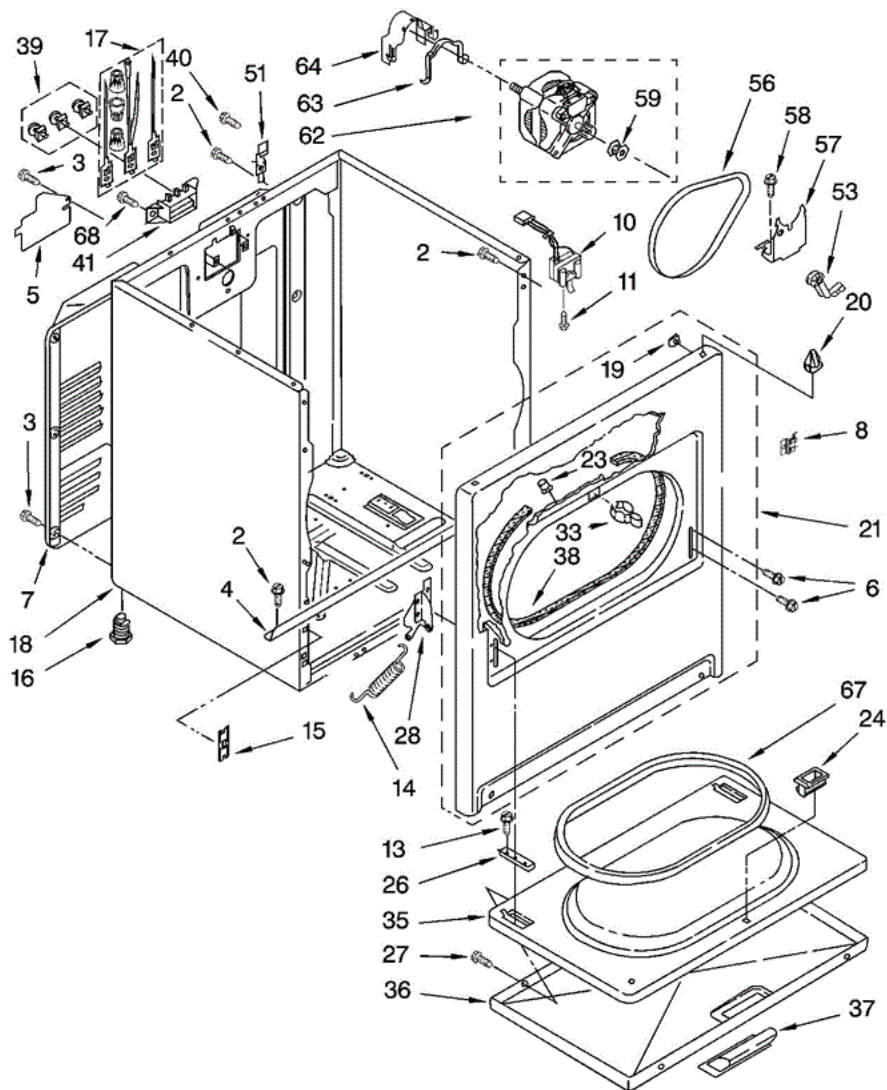

Distribuidor Autorizado

SurteRápido.com

Venta de Refacciones
Electrodomesticas

LEN1000PQ0 GABINETE

LEN1000PQ0 GABINETE

2	343641	SCREW, 10-16 X 1/2
3	693995	SCREW, 8-18 X 3/8
4	8541400	BRACKET, CABINET
5	3396795	COVER, BLOCK
6	342043	SCREW, 10-32 X 3/8
7	3396805	PANEL, REAR
8	8546676	CLIP, DOOR SPRING
10	3406107	DOOR SWITCH ASSEMBLY
11	697773	SCREW, 6-20 X 7/8
13	3357011	SCREW, 10-16 X 1/2
14	8541401	SPRING, DOOR (2)
15	3394083	CLIP, FRONT PANEL (2)
16	279810	FOOT-OPTIONAL
16	3392100	FOOT, DRYER
17	279318	TERMINAL, TINNED & BRASS (3) (INCLUDES 39)
18	8530603	CABINET (INCLUDES ILLUS. 4)
19	98234	CLIP, GROUND
20	690363	LOCK, FRONT TOP (2)
21	695620	PANEL, FRONT
23	685203	CLIP, FELT PAD (3)
24	3389441	CATCH, DOOR ASSEMBLY
26	337189	CLIP, HINGE (2)
27	694091	SCREW, 8-18 X 3/8
28	8066056	HINGE, R.H.
28	8066057	HINGE, L.H.
33	696144	STRIKE, DOOR
35	695737	DOOR, REAR
36	3393549	DOOR, FRONT
37	690270	HANDLE, DOOR
38	3406129	SEAL & BEARING ASSEMBLY
39	279393	TERMINAL BLOCK KIT (FOR TERMINAL BLOCK)
40	697776	SCREW, 10-32 X 5/8
41	3397659	BLOCK, TERMINAL

LEN1000PQ0 TABLERO

WIRING HARNESS PARTS	
50	
15	
18	
35	

LEN1000PQ0 TABLERO

1	8274261	PANEL, REAR CONSOLE
3	693995	SCREW, HEX HEAD
4	8271365	CAP, END (L.H.)
5	8539888	JUMPER, WIRE (PTS TO BUZZER)
6	388326	SCREW, CONSOLE
7	694419	BUZZER, MINI
8	8271359	CAP, END (R.H.)
10	8557857	SCREEN, LINT
13	688983	SCREW, 8-18 X 5/8
14	3400859	SCREW, GROUNDING
15	3395683	CONNECTOR (MOTOR)
16	8557930	TOP
17	8544935	KNOB, CONTROL
18	3394427	CLIP-HARNESS
21	8299778	TIMER, 60 HZ.
29	3390646	SCREW, MOUNTING (8-18 X 5/16)
30	357213	NUT, PUSH-IN (2)
31	8299869	HARNESS, WIRING
32	8536939	CLIP, SPRING
35	94614	TERMINAL (FEMALE)
39	3404233	SWITCH, PUSH-TO-START
48	8544955	TIMER KNOB ASSEMBLY
50	3936144	CONNECTOR
53	8271418	BRACKET, CONTROL
54	8545971	PANEL, CONTROL