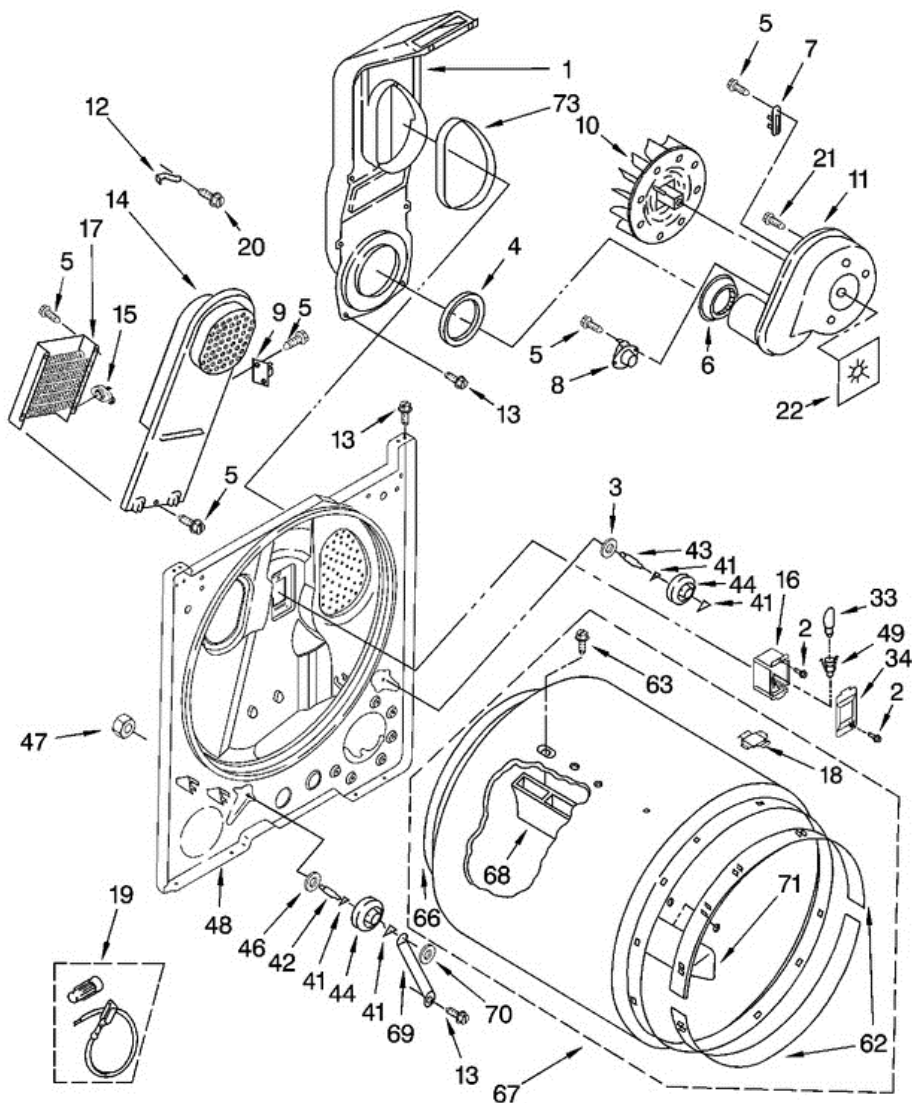

## LEQ9030PQ0 TABLERO

1	8274261	PANEL, REAR CONSOLE
2	8539888	WIRE, JUMPER (PTS TO BUZZER)
3	693995	SCREW, HEX HEAD
4	8271365	CAP, END (L.H.)
5	3399640	SWITCH, TEMPERATURE
6	388326	SCREW, CONSOLE
7	694419	BUZZER, MINI
8	8271359	CAP, END (R.H.)
9	3976562	WIRE, JUMPER TEMPERATURE
10	8557857	SCREEN, LINT
11	8536939	CLIP, SPRING
13	688983	SCREW, 8-18 X 5/8
14	3400859	SCREW, GROUNDING
15	3395683	CONNECTOR (MOTOR)
16	8557930	TOP
17	8544935	KNOB, CONTROL (2)
18	3394427	CLIP-HARNESS
21	8299774	TIMER, 60 HZ.
29	3390646	SCREW, MOUNTING (8-18 X 5/16)
30	357213	NUT, PUSH-IN (2)
31	8299869	HARNESS, WIRING
34	3347243	CONNECTOR 6-CIRCUIT
35	94614	TERMINAL (FEMALE)
39	3404233	SWITCH, PUSH-TO-START
40	8544955	TIMER KNOB ASSEMBLY
41	3936144	CONNECTOR
42	8271418	BRACKET, CONTROL
43	279948	KIT, DRYER REPAIR
43	3404351	DRY RACK
43	350930	PAINT, PRESSURIZED SPRAY 12 OZ.)(WHITE)
43	350938	PAINT, PRESSURIZED SPRAY (12 OZ.)(PRIMER, GREY)
43	72017	PAINT, TOUCH-UP (1/2OZ.) (WHITE)
43	799344	PAINT, BULK (1 QT.) (WHITE (UNCUT))

## LEQ9030PQ0 TAMBOR

1	348368	LINT CHUTE ASSEMBLY
2	487909	SCREW, 8-15 X 1/2
3	3388703	WASHER, SUPPORT
4	347139	SEAL, LINT CHUTE
5	90767	SCREW, 8-18 X 3/8
6	696302	SHIELD, EXHAUST
7	3392519	THERMAL FUSE
8	3387134	THERMOSTAT, INTERNAL-BIAS
9	3977393	THERMAL, CUT-OFF (INCLUDES ILLUS. 15)
10	694089	WHEEL, BLOWER (INCLUDES ILUS. 22)
11	8557384	HOUSING, BLOWER
12	8066155	CLIP
13	343641	SCREW, 10-16 X 1/2
14	8541818	BOX, HEATER
15	3977767	THERMOSTAT, 221Â°F (105Â°C)
16	3977373	BRACKET, DRUM LIGHT
17	3403585	ELEMENT, HEATER
18	8066086	DRUM HOLE PLUG
19	279457	TERMINAL WIRE KIT
20	489463	SCREW, 8-18 X 5/8
21	3390647	SCREW, 8-18 X 1/2
22	3394196	SEAL, BLOWER
33	3406124	LIGHT BULB
34	3402841	LENS, DRUM LIGHT
41	690997	RING, TRI
42	3399506	SHAFT, L.H.
43	3399507	SHAFT, R.H.
44	3397588	ROLLER, SUPPORT
46	348197	WASHER, SUPPORT
47	3359452	NUT, 3/8-16
48	3403493	BULKHEAD
49	3403634	SOCKET ASSEMBLY
62	692526	RING, BEARING (2)