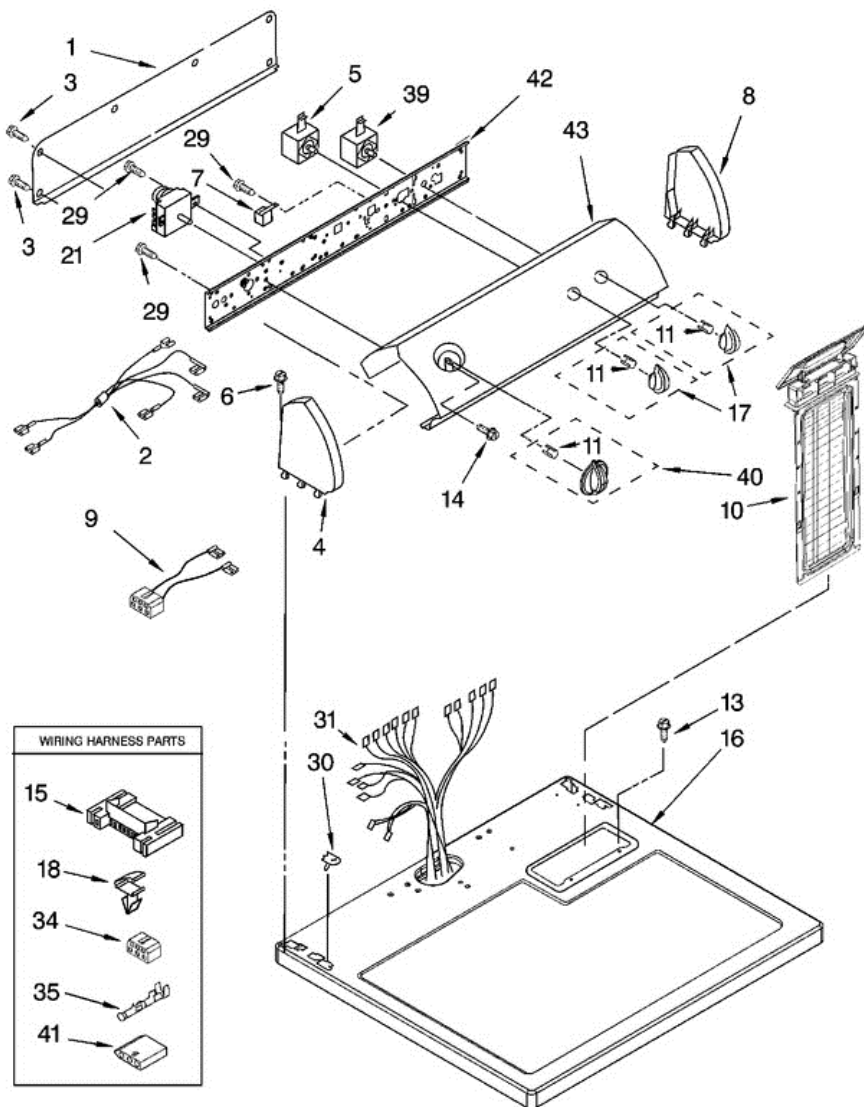

51	238088	HINGE, TOP (2)
53	691366	IDLER & PULLEY ASSEMBLY
56	8066065	BELT, DRIVE
57	348780	BASE, MOTOR
58	3400500	BOLT, 5/16-18 X 3/4
59	3394341	PULLEY 60 HZ
62	8538262	MOTOR ASSEMBLY 60 HZ.
63	660658	CLAMP, MOTOR
64	3404162	CLAMP, MOTOR (W/SHIELD)
67	3390731	SEAL, DOOR
68	3393008	SCREW, 10-16 X 1/2

Distribuidor Autorizado

SurteRápido.com

Venta de Refacciones
Electrodomesticas

LEQ9030PQ0 TABLERO