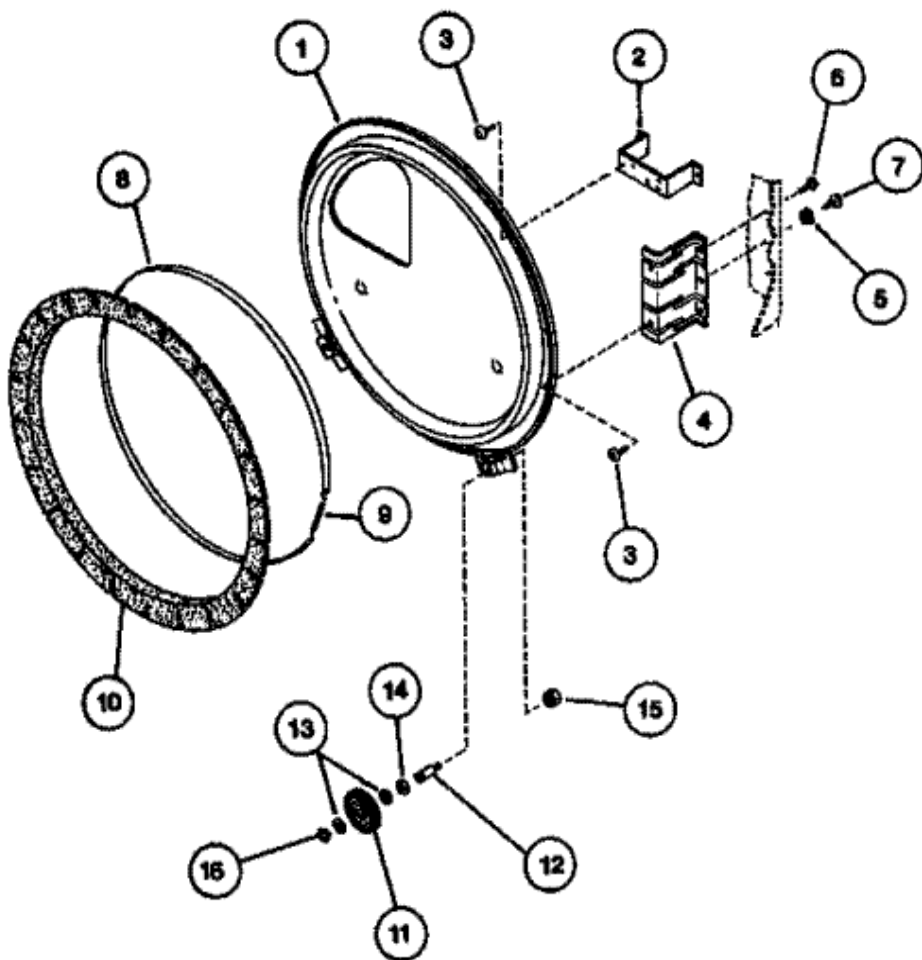

Distribuidor Autorizado

SurteRápido.com

Venta de Refacciones
Electrodomesticas

LG1101 TABLERO

LG1101 TABLERO

1	R0603567	HOOD, CONTROL (S/P)
2	R0605677	CAP END LH (S/P)
3	R0605676	CAP, END RH (S/P)
4	R0603566	PANEL GRAPHIC (S/P)
5	R0600095	SCREW (S/P)
6	R0604014	TIMER 1 CYCLE (S/P)
7	R0600097	SCREW (S/P)
9	R0600094	SCREW (S/P)
10	R0610055	TIMER, KNOB ASSEMBLY (S/P)
11	R0605681	TRIM STRIP, UPPER (S/P)
12	R0605682	TRIM BOTTOM (S/P)
17	R0601035	NUT (S/P)
18	R0610054	ASSY, KNOB-ROTARY-BLK/O (S/P)
19	R0601501	CLIP (S/P)
20	R0602530	TEMPERATURE SELECTOR SWITCH (S/P)
23	R0603114	PANEL, REAR (S/P)
24	R0600004	SCREW (S/P)

Distribuidor Autorizado

SurteRápido.com

Venta de Refacciones
Electrodomesticas

LG1101 TAMBOR

LG1101 TAMBOR

1	R0603117	ASSY, REAR BULKHEAD (S/P)
2	R0605558	BRKT (S/P)
3	R0600041	SCREW (S/P)
4	R0605557	BRACKET (S/P)
5	R0600527	WASHER (S/P)
6	R0600017	SCREW (S/P)
7	R0600040	SCREW (S/P)
8	R0605555	STRAP, SEAL (S/P)
9	R0605554	SPRING (S/P)
10	56088	SEAL ASSY
11	62649	ROLLER
12	56461	SHAFT
13	R0600526	WASHER (S/P)
14	R0600528	THRUST WASHER (S/P)
15	R0601009	NUT (S/P)
16	R0601527	RING, RETAINING (S/P)