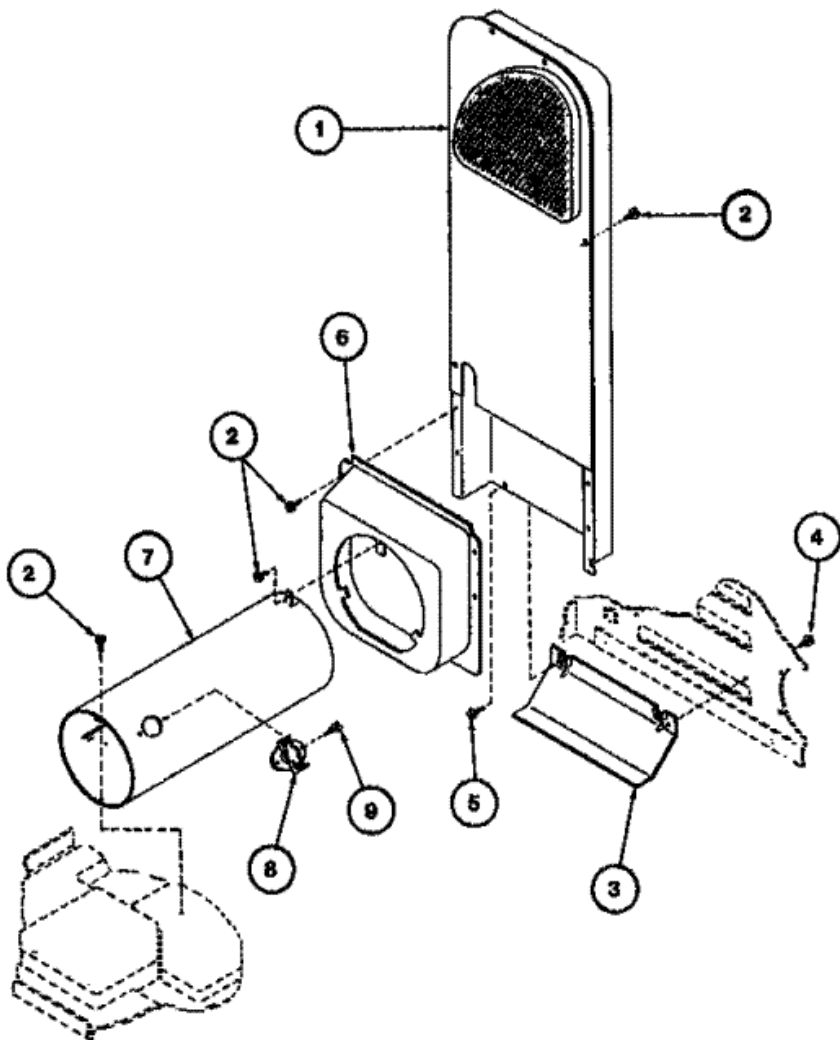

Distribuidor Autorizado

SurteRápido.com

Venta de Refacciones
Electrodomesticas

LG1101 RESISTENCIA