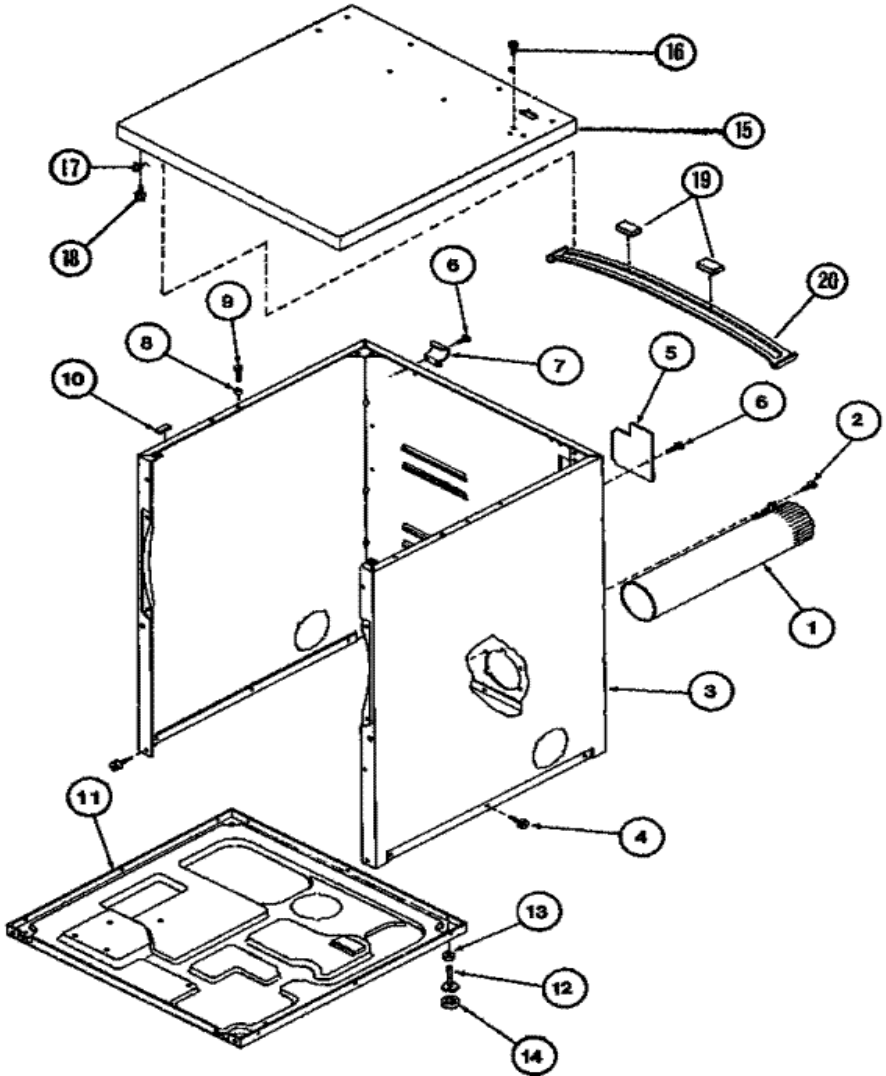

Distribuidor Autorizado

SurteRápido.com

Venta de Refacciones
Electrodomesticas

LG1101 GABINETE

LG1101 GABINETE

1	R0603041	DUCT, EXHAUST (S/P)
2	R0600052	SCREW, HEX HEAD (S/P)
3	R0603067	CABINET H GOLD (S/P)
3	R0603068	xxxASSY, DRYER CABINET (S/P)
3	R0603118	CABINET W (S/P)
4	R0600028	SCREW (S/P)
5	R0603040	PLATE, ACCESS (S/P)
6	R0600017	SCREW (S/P)
7	R0605567	HINGE (S/P)
8	R0603524	GUIDE LUG (S/P)
9	R0600031	SCREW (S/P)
10	R0606519	PAD, BUMPER (S/P)
11	R0603028	BASE (S/P)
12	305086	LEVELING LEG
13	R0601021	NUT (S/P)
14	314137	PAD, RUBBER
15	R0603111	PANEL, TOP ASSY (S/P)
15	R0603112	CABINET TOP (S/P)
15	R0603113	CABINET TOP (S/P)
16	R0600055	SCREW (S/P)
17	36020	NUT
18	R0600010	SCREW (S/P)
19	R0606520	PAD (S/P)
20	R0605550	BRACE (S/P)