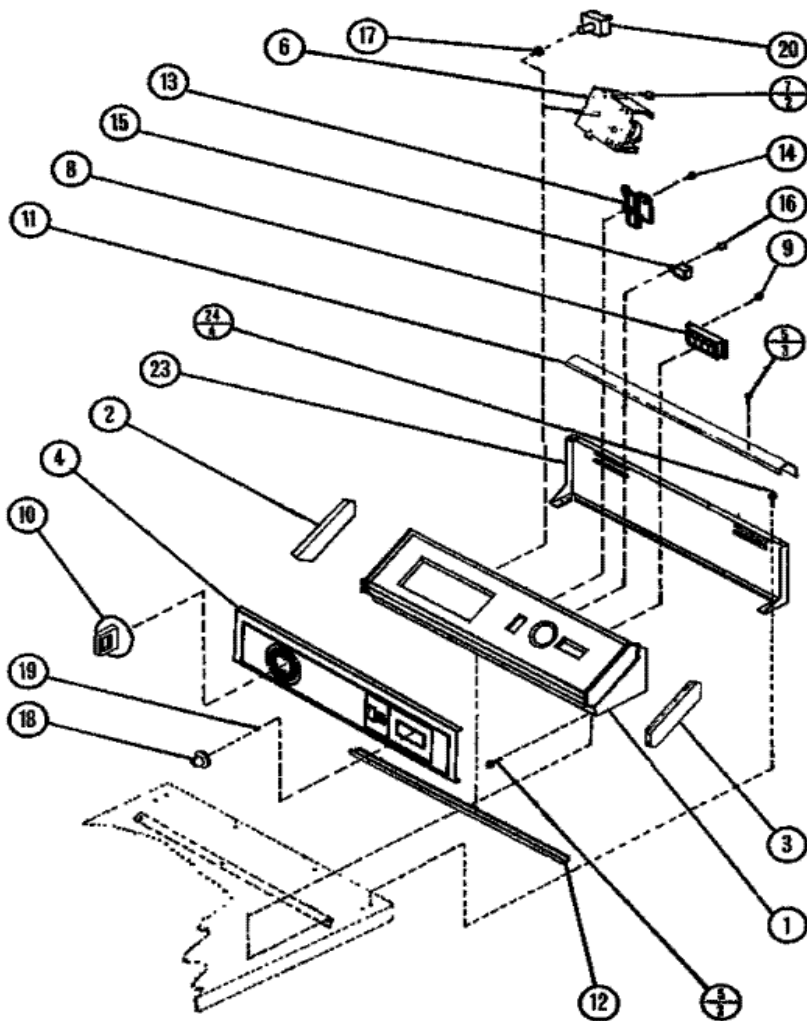

Distribuidor Autorizado

SurteRápido.com

Venta de Refacciones
Electrodomesticas

LG1101 MOTOR

LG1101 MOTOR

1	58044	MOTOR
2	R0602516	MOTOR SWITCH (S/P)
2	53249	SWITCH
3	R0601526	MOTOR CLIP (S/P)
4	R0610059	KIT, PULLEY & SETSCREW (S/P)
5	R0600042	SET SCREW (S/P)
6	40111201	BELT
7	R0600033	SCREW (S/P)
8	511969P	BLOWER HSG
9	R0600529	WASHER (S/P)
10	R0600028	SCREW (S/P)
11	56000	ASSY, BLOWER FAN
12	R0603033	HSG COVER (S/P)
13	R0600001	SCREW (S/P)
14	R0600004	SCREW (S/P)
15	R0611001	THERMOSTAT (S/P)
16	R0611002	THERMOSTAT (S/P)
17	R0604509	FELT SEAL (S/P)
18	R0605562	MOTOR MOUNT (S/P)
19	R0601011	LOCKNUT (S/P)
20	R0600017	SCREW (S/P)
21	R0610019	ASSY, IDLER LEVER (S/P)
22	R0600043	SCREW (S/P)
23	R0601527	RING, RETAINING (S/P)
24	510142P	PULLEY, IDLER
25	56461	SHAFT
26	R0601009	NUT (S/P)
27	R0605563	SPRING (S/P)
28	R0605561	LEVER, IDLER (S/P)
29	R0600526	WASHER (S/P)

Distribuidor Autorizado

SurteRápido.com

Venta de Refacciones
Electrodomesticas

LG1101 TABLERO

LG1101 TABLERO

1	R0603567	HOOD, CONTROL (S/P)
2	R0605677	CAP END LH (S/P)
3	R0605676	CAP, END RH (S/P)
4	R0603566	PANEL GRAPHIC (S/P)
5	R0600095	SCREW (S/P)
6	R0604014	TIMER 1 CYCLE (S/P)
7	R0600097	SCREW (S/P)
9	R0600094	SCREW (S/P)
10	R0610055	TIMER, KNOB ASSEMBLY (S/P)
11	R0605681	TRIM STRIP, UPPER (S/P)
12	R0605682	TRIM BOTTOM (S/P)
17	R0601035	NUT (S/P)
18	R0610054	ASSY, KNOB-ROTARY-BLK/O (S/P)
19	R0601501	CLIP (S/P)
20	R0602530	TEMPERATURE SELECTOR SWITCH (S/P)
23	R0603114	PANEL, REAR (S/P)
24	R0600004	SCREW (S/P)