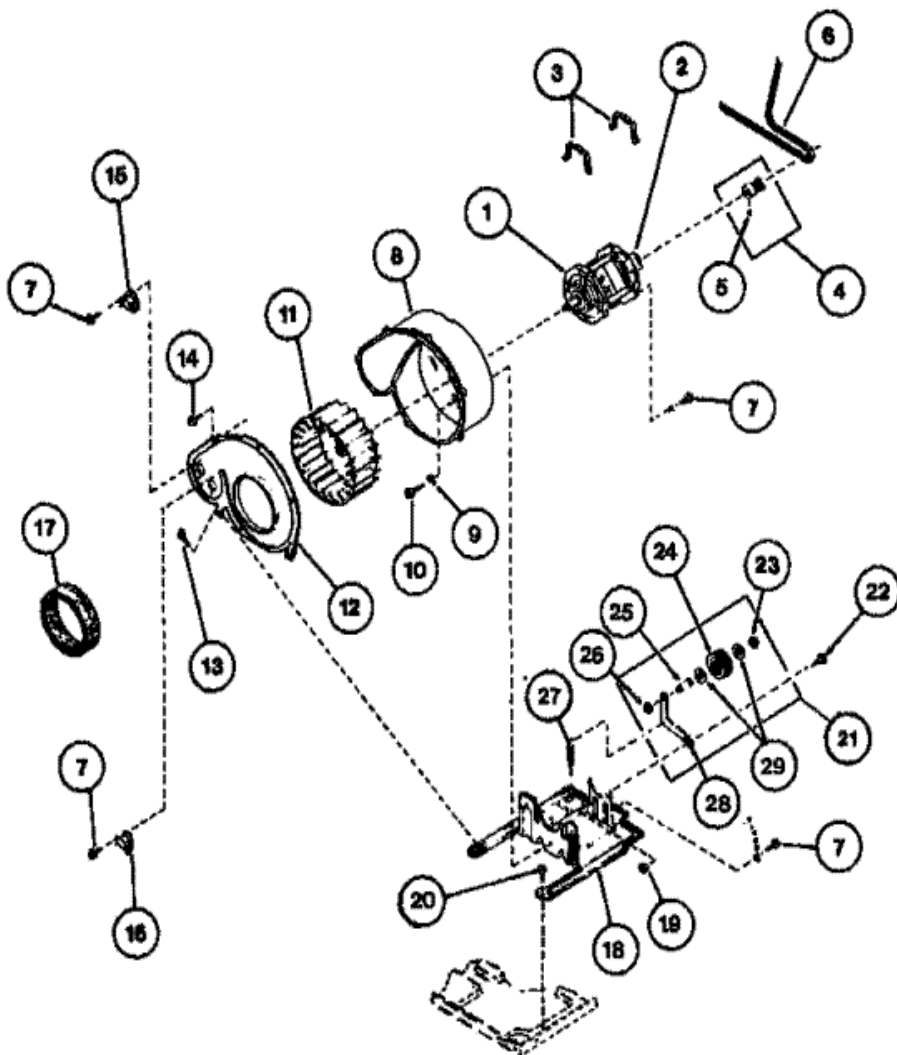

Distribuidor Autorizado

SurteRápido.com

Venta de Refacciones
Electrodomesticas

LG1101 MOTOR