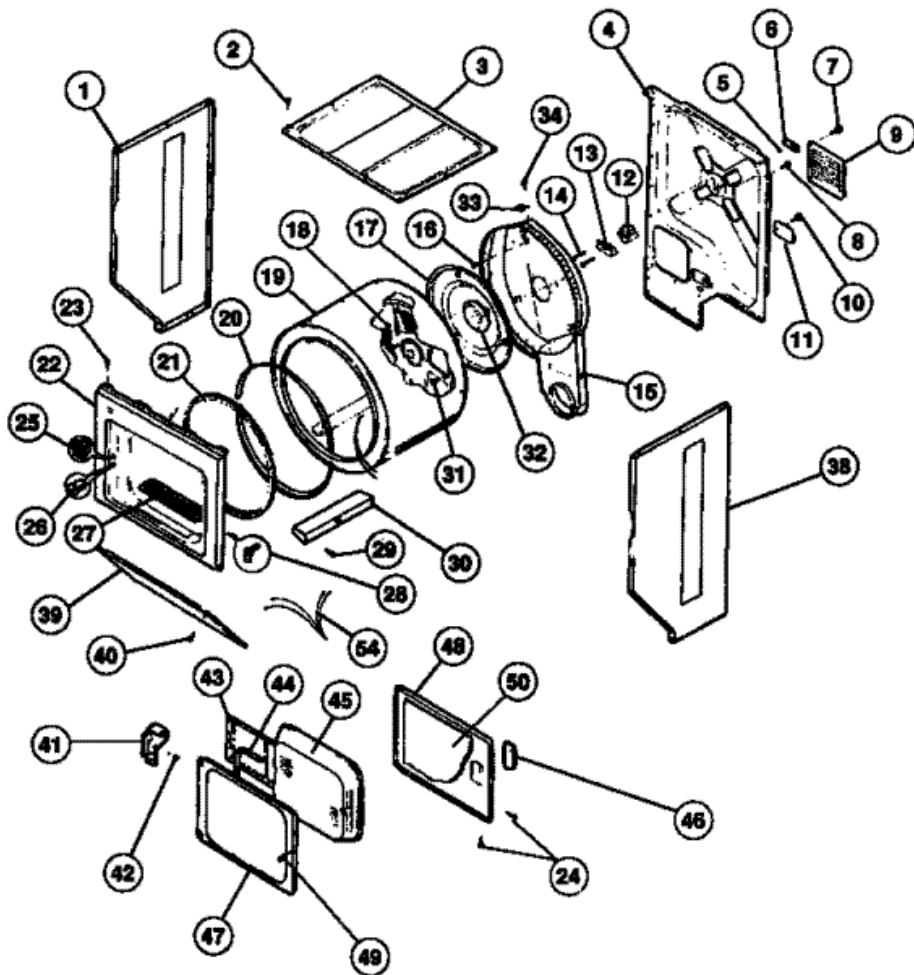

Distribuidor Autorizado

SurteRápido.com

Venta de Refacciones
Electrodomesticas

LG400MXW TAMBOR

LG400MXW TAMBOR

1	3204245	DESCONTINUADO
2	8011280	SCREW (10) (S/P)
3	131883301	PANEL-TOP (S/P)
4	134799902	PANEL-REAR (S/P)
5	5303281019	BALL (S/P)
6	5303281020	CLIP (S/P)
7	8011280	SCREW (S/P)
8	8011280	SCREW (15) (S/P)
9	3204249	PANEL-MOTOR ACCESS (S/P)
10	8011280	SCREW (S/P)
11	5303207395	DESCONTINUADO
12	131825900	BEARING-REAR
13	131724300	BRACKET (S/P)
14	5303281033	SCREW (S/P)
15	5303207394	HEAT HSG & DUCT ASSY (S/P)
16	5303212866	SCREW (4) (S/P)
17	3204254	BAFFLE-HEATER (S/P)
18	5303205255	SCREW (3) (S/P)
19	134138400	DRUM (S/P)
20	3204259	RING-BEARING (2) (S/P)
21	3204260	SEAL (S/P)
22	3205629	PANEL-FRONT-WHITE (S/P)
23	8011280	SCREW (S/P)
24	3281176	SCREW (6) (S/P)
25	131658800	CATCH-DOOR (S/P)
26	5308001614	SWITCH-DOOR
27	3204263	GRILL-AIR-WHITE (S/P)
28	5303281074	CLIP (4)
29	3202754	SCREW (6) (S/P)
30	5303201200	VANE (3)
31	5303207393	SCREW (3) (S/P)
32	5303931781	SUPPORT-SHAFT (S/P)
33	5303207396	THERMOSTAT-SAFETY

34	5303161233	SCREW (S/P)
38	3204271	DESCONTINUADO
39	3204273	PANEL-ACCESS-WHITE (S/P)
40	5303207397	SCREW (S/P)
41	3204275	HINGE-UPPER (S/P)
42	3205239	SCREW-HINGES TO DOOR (4) (S/P)
43	3204278	DESCONTINUADO
44	5303208613	DESCONTINUADO
45	3204280	DESCONTINUADO
46	3204281	DESCONTINUADO
47	3204283	DOOR-INNER-WHITE (S/P)
48	3204284	DESCONTINUADO
49	5303211430	STRIKE-DOOR (S/P)
50	3204286	SHIELD-HEAT (S/P)
54	3205631	HARNESS-DOOR SWITCH (S/P)
42A	3204277	SCREW-HINGES TO FRONT (4) (S/P)
41A	3204276	HINGE-LOWER (S/P)
*50049	5303209889	HOLE PLUG FRONT PANEL (S/P)