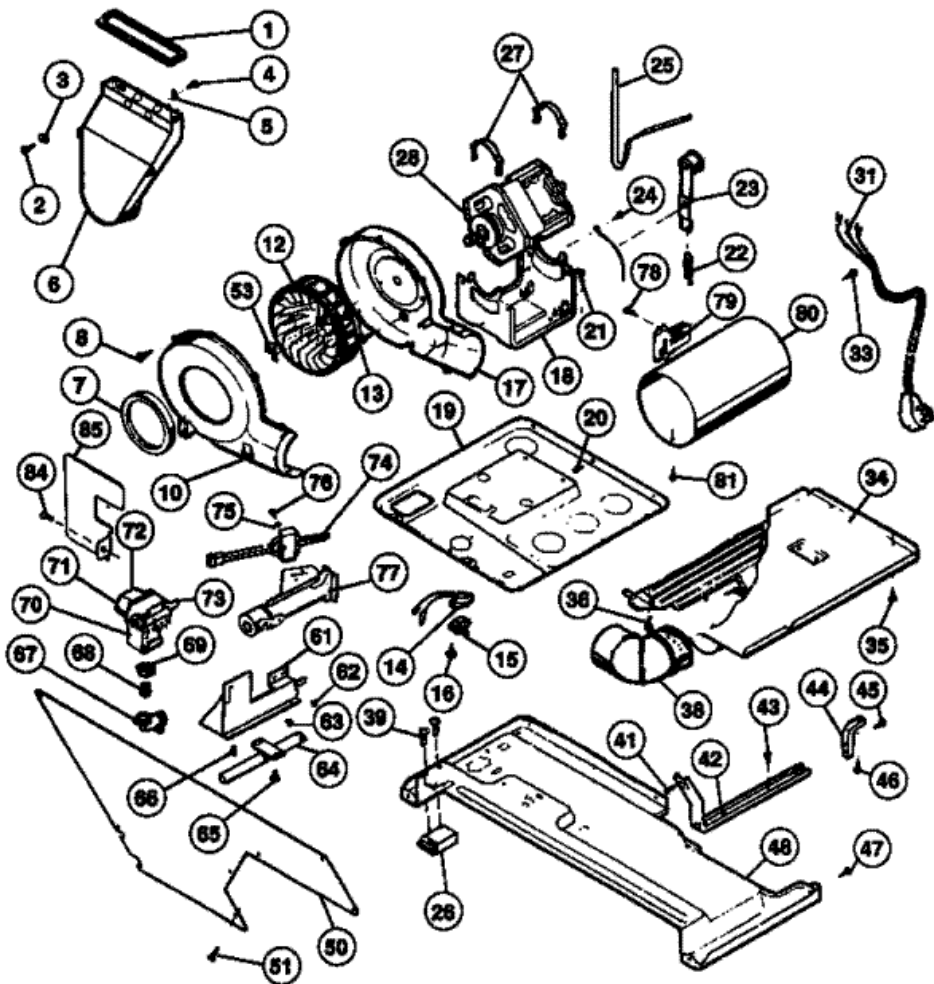

34	5303161233	SCREW (S/P)
38	3204271	DESCONTINUADO
39	3204273	PANEL-ACCESS-WHITE (S/P)
40	5303207397	SCREW (S/P)
41	3204275	HINGE-UPPER (S/P)
42	3205239	SCREW-HINGES TO DOOR (4) (S/P)
43	3204278	DESCONTINUADO
44	5303208613	DESCONTINUADO
45	3204280	DESCONTINUADO
46	3204281	DESCONTINUADO
47	3204283	DOOR-INNER-WHITE (S/P)
48	3204284	DESCONTINUADO
49	5303211430	STRIKE-DOOR (S/P)
50	3204286	SHIELD-HEAT (S/P)
54	3205631	HARNESS-DOOR SWITCH (S/P)
42A	3204277	SCREW-HINGES TO FRONT (4) (S/P)
41A	3204276	HINGE-LOWER (S/P)
*50049	5303209889	HOLE PLUG FRONT PANEL (S/P)

Distribuidor Autorizado

SurteRápido.com

Venta de Refacciones
Electrodomesticas

LG400MXW MOTOR