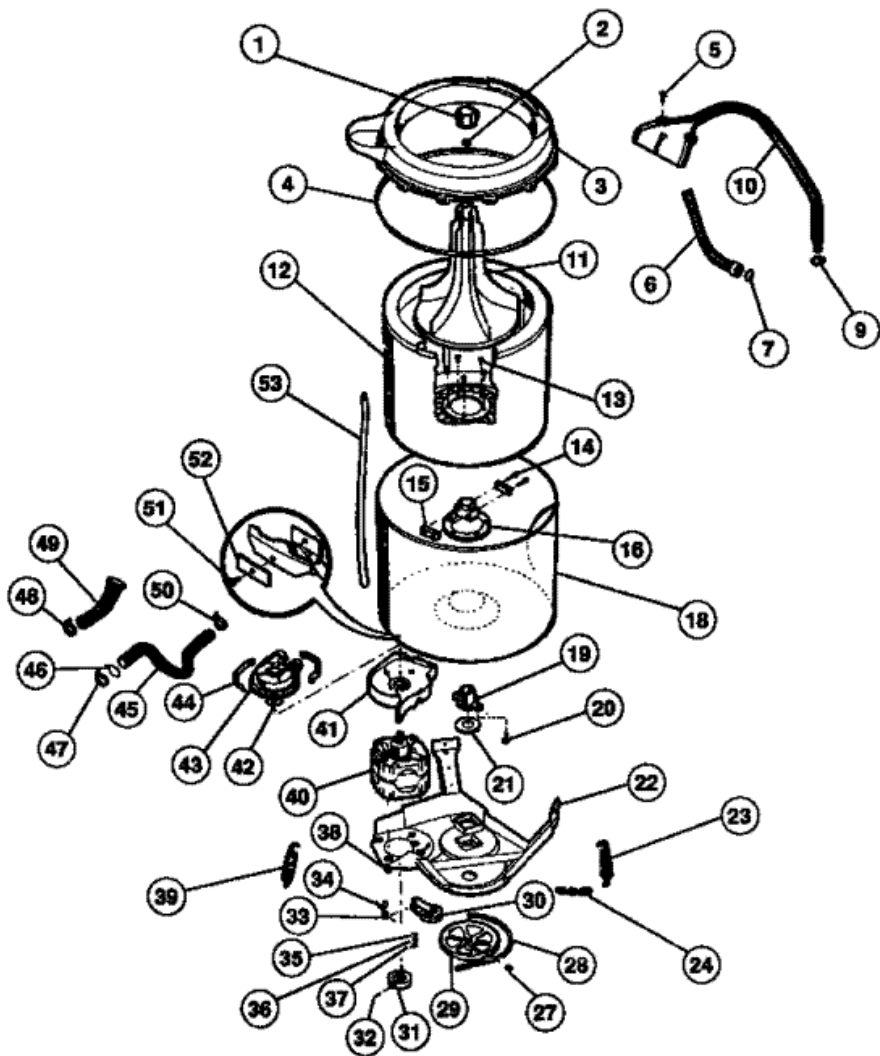

Distribuidor Autorizado

SurteRápido.com

Venta de Refacciones
Electrodomesticas

LG400MXW TINA

LG400MXW TINA

1	5303208779	CAP-AGITATOR
2	3204396	SEAL
3	131398303	COVER-SPLASH TUB
4	131901400	GASKET
5	5308006553	SCREW (S/P)
6	5303912532	HOSE-INLET (2) (S/P)
7	5303161296	WASHER (S/P)
9	5303012110	CLAMP (S/P)
10	131726300	NOZZLE & HOSE ASSEMBLY
11	3204401	AGITATOR
12	131370400	TUB-SPIN
13	5308027519	SCREW (5) (S/P)
14	5308027517	SCREW (S/P)
15	5308001923	LOCKPLATE
16	5308014908	TRUNNION
18	131557200	TUB SPLASH & BEARING ASSEMBLY (S/P)
19	3204405	BEARING-UPPER SPIN
20	3205150	SCREW (S/P)
21	5308002401	WASHER
22	131373610	LEG & DOME
23	5303208858	SPRING-VERTICAL-SHORT
24	131373900	SPRING-HORIZONTAL (3)
27	5303270023	SCREW (S/P)
28	131686100	BELT
29	131498300	PULLEY-TRANSMISSION
30	131862900	IDLER ARM
31	3204423	PULLEY-MOTOR
32	3204424	PIN (S/P)
33	3204425	SPRING
34	3205426	DESCONTINUADO
35	3161433	RING-RETAINING
36	5303261031	WASHER
37	5303161306	WASHER-SPRING

38	5300807813	NUT-HEX (4)
39	5303208860	SPRING-VERTICAL (2)
40	3205647	DESCONTINUADO
41	131081700	SHIELD-MOTOR
42	3204451	SLINGER-PUMP
43	131208500	PUMP-COMPL
44	131430600	CLIP-PUMP
45	3204454	HOSE-PUMP TO COUPLER
46	3204455	CLIP (S/P)
47	3204456	CLAMP (S/P)
48	131306234	CLAMP (S/P)
49	5303931759	HOSE-PUMP TO TUB
50	3204456	CLAMP (S/P)
52	3005891	PLATE (3) (S/P)
53	5300771996	TUBE-PRESSURE (S/P)
*50089	5303212877	INSERT-SPRING ADJUSTMENT
*50089	218515401	CLIP-PRESSURE TUBE (S/P)