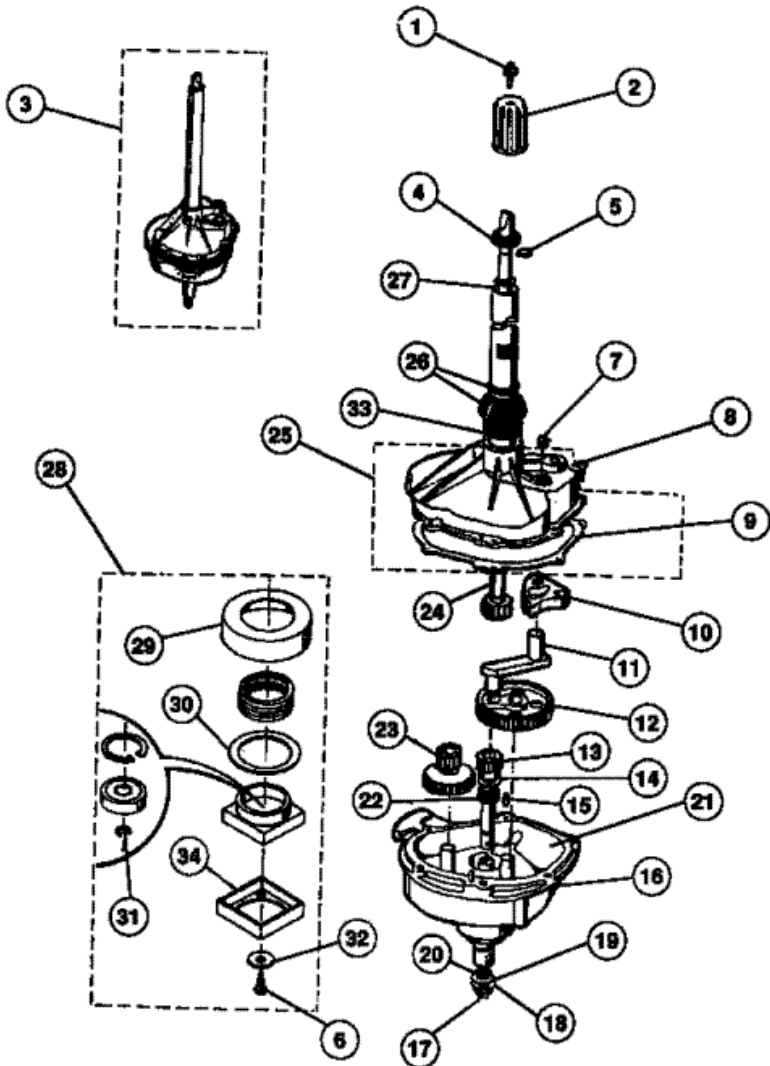

38	5300807813	NUT-HEX (4)
39	5303208860	SPRING-VERTICAL (2)
40	3205647	DESCONTINUADO
41	131081700	SHIELD-MOTOR
42	3204451	SLINGER-PUMP
43	131208500	PUMP-COMPL
44	131430600	CLIP-PUMP
45	3204454	HOSE-PUMP TO COUPLER
46	3204455	CLIP (S/P)
47	3204456	CLAMP (S/P)
48	131306234	CLAMP (S/P)
49	5303931759	HOSE-PUMP TO TUB
50	3204456	CLAMP (S/P)
52	3005891	PLATE (3) (S/P)
53	5300771996	TUBE-PRESSURE (S/P)
*50089	5303212877	INSERT-SPRING ADJUSTMENT
*50089	218515401	CLIP-PRESSURE TUBE (S/P)

Distribuidor Autorizado

SurteRápido.com

Venta de Refacciones
Electrodomesticas

LG400MXW TRANSMISION