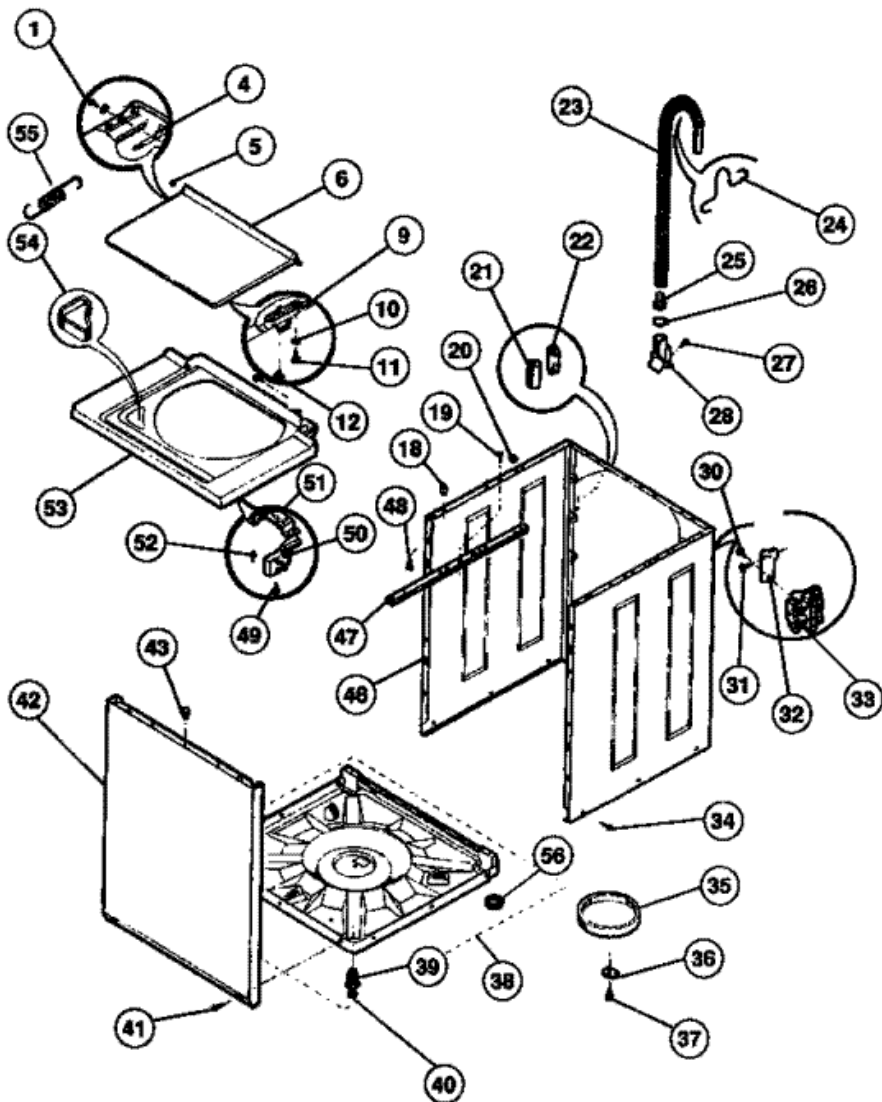

Distribuidor Autorizado

SurteRápido.com

Venta de Refacciones
Electrodomesticas

LG400MXW GABINETE