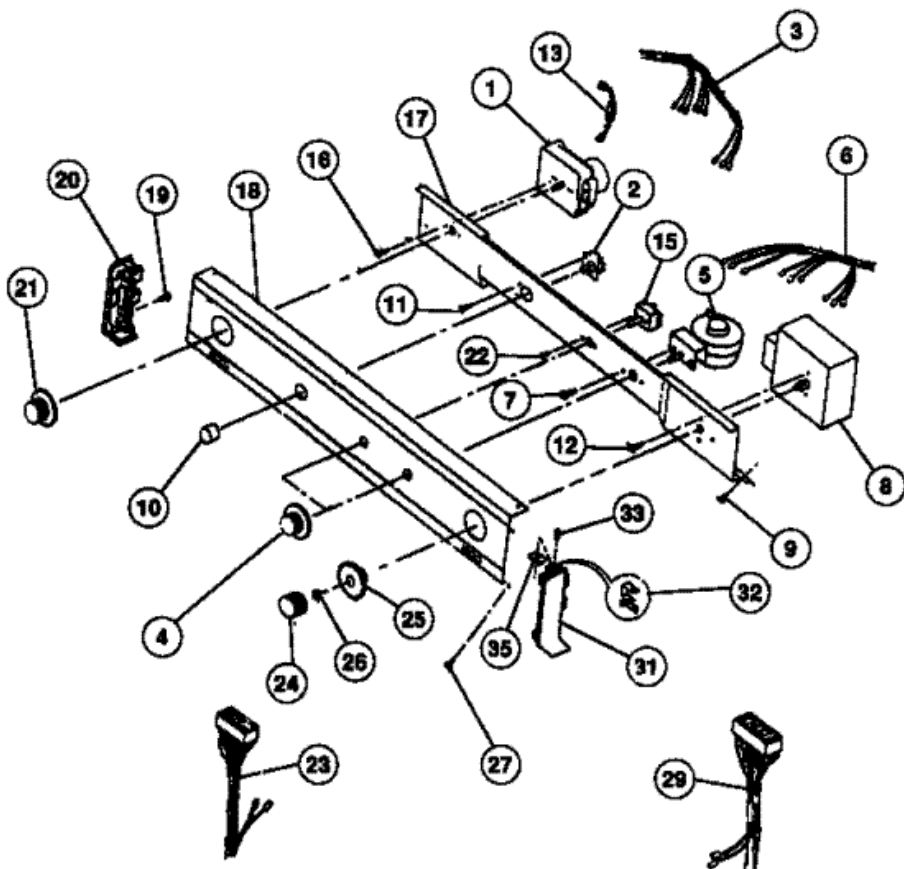

80	131712401	TUBE-BURNER (S/P)
81	8011280	SCREW (S/P)
84	5303207399	SCREW (S/P)
85	5303305610	DESCONTINUADO
*50064	PCK3100	CONVERSION KIT NATURAL TO LP
*50064	5303937054	CONVERSION KIT LP TO NATURAL (S/P)
20A	5303207399	SCREW-PAN TO SHIELD & SIDE PANEL (4) (S/P)
73A	5303207411	ORIFICE-LP GAS

Distribuidor Autorizado

SurteRápido.com

Venta de Refacciones
Electrodomesticas

LG400MXW TABLERO