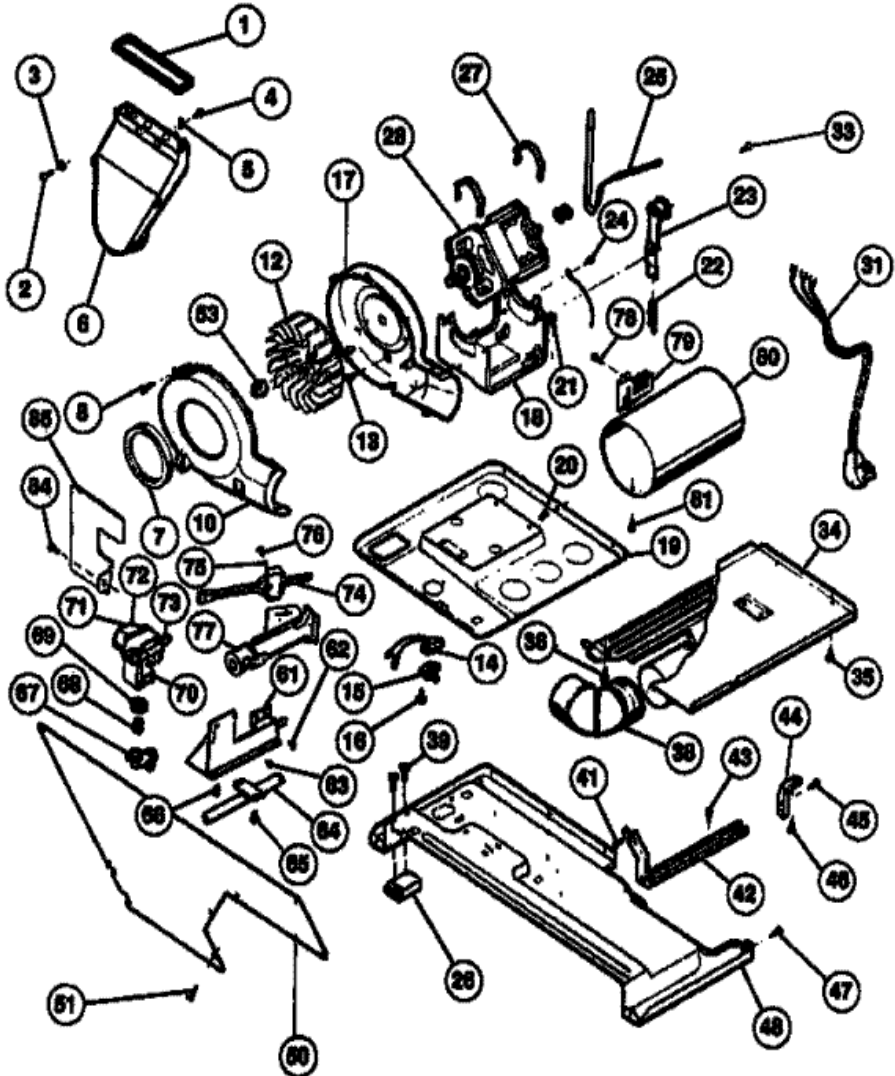

34	5303161233	SCREW (S/P)
38	131084801	PANEL - SIDE - ALMOND (S/P)
39	131084403	PANEL - ACCESS - ALMOND (S/P)
40	131202300	SCREW (S/P)
41	3204275	HINGE - UPPER (S/P)
42	3204277	SCREW - HINGE TO FRONT (4) (S/P)
42	3205239	SCREW - HINGE TO DOOR (4) (S/P)
46	131063601	DOOR HANDLE - ALMOND (S/P)
47	5303300246	INNER DOOR - ALMOND (S/P)
48	5304410597	OUTER DOOR - ALMOND (S/P)
49	5303207102	DOOR STRIKE (S/P)
50	134535300	HEAT SHIELD (S/P)
54	3205631	HARNESS-DOOR SWITCH (S/P)
41A	3204276	HINGE - LOWER (S/P)
*82359	5303209889	HOLE PLUG FRONT PANEL (S/P)

Distribuidor Autorizado

SurteRápido.com

Venta de Refacciones
Electrodomesticas

LG400SD1 MOTOR