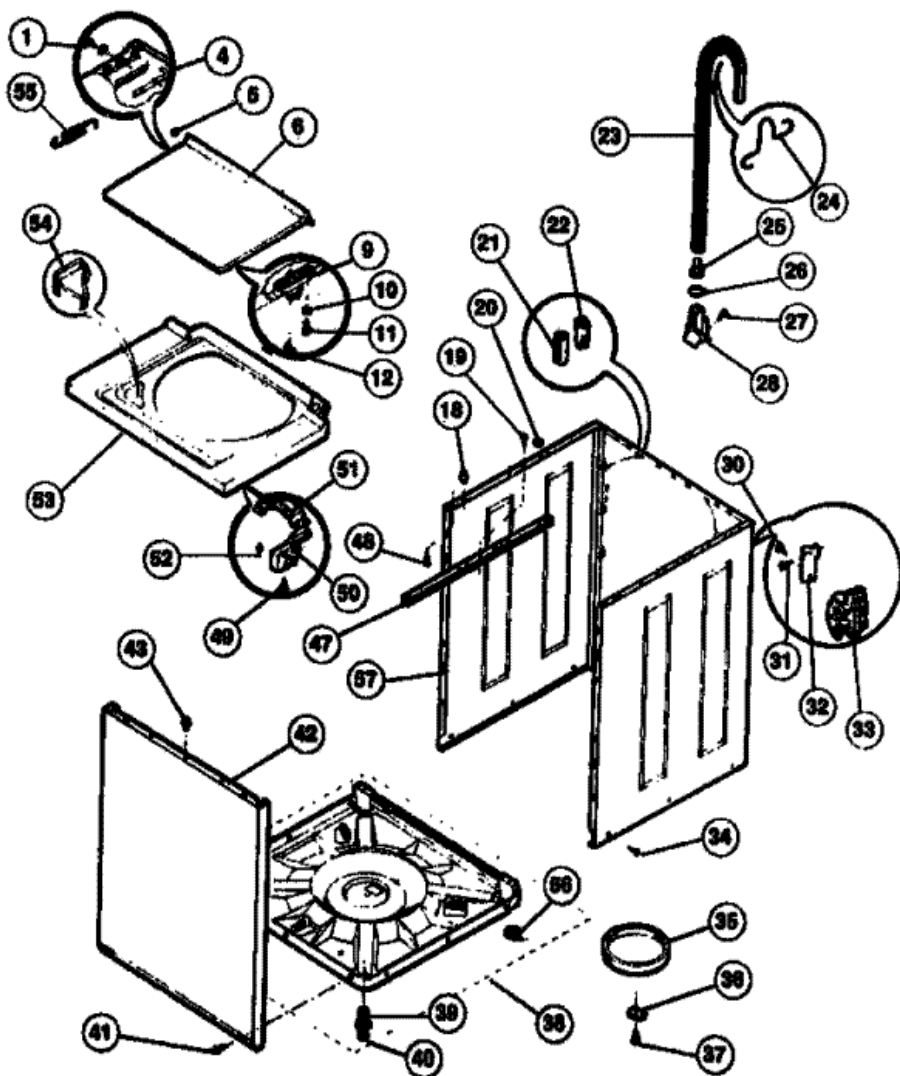

Distribuidor Autorizado

SurteRápido.com

Venta de Refacciones
Electrodomesticas

LG400SX D1 GABINETE