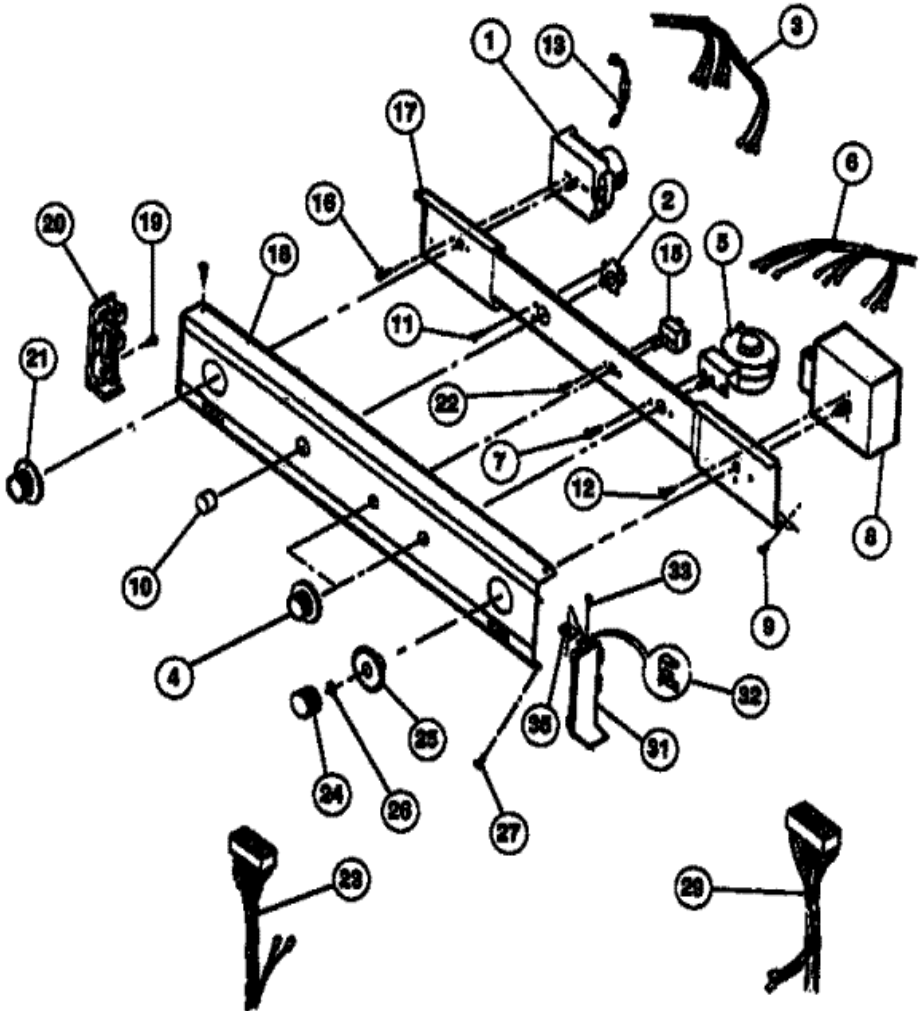

42	5303306278	BRACKET (2) (S/P)
43	3204325	SCREW (4) (S/P)
44	3204326	BRACKET - EXTERNAL (2) (S/P)
45	8011280	DESCONTINUADO
46	3204325	SCREW (2) (S/P)
47	8011280	DESCONTINUADO
48	131731310	PAN - BOTTOM (S/P)
50	3204329	SAFETY COVER (S/P)
51	5303207399	SCREW (6) (S/P)
53	5303304824	CLAMP
61	5303207404	BRACKET - VALVE (S/P)
62	5303281132	SCREW (2) (S/P)
63	5303281132	SCREW (3) (S/P)
64	5303207405	PIPE (S/P)
65	8011280	DESCONTINUADO
66	5303161233	SCREW (4) (S/P)
67	131498500	SHUT-OFF VALVE (S/P)
68	5362791200	TAIL PIECE (S/P)
69	8015194	UNION NUT (S/P)
70	5303207409	VALVE GAS
71	5303931775	COIL – SECONDARY
72	5303931775	COIL – BOOSTER
73	5303207410	ORFICE-NATURAL GAS (S/P)
74	5303937186	IGNITOR (S/P)
75	5300809968	WASHER (S/P)
76	5303281150	SCREW (S/P)
77	131763500	BURNER ASSY. (S/P)
78	5303161233	SCREW (S/P)
79	5303281135	SENSOR (S/P)
80	131712401	BURNER TUBE (S/P)
81	8011280	SCREW (S/P)
84	5303207399	SCREW (S/P)
85	131712300	SHIELD-HEAT (S/P)
73A	5303207411	ORFICE-LP GAS
*82370	5303937054	CONVERSION KIT-L.P. TO NATURAL (S/P)
*82369	PCK3100	CONVERSION KIT-NATURAL TO L.P

Distribuidor Autorizado

SurteRápido.com

Venta de Refacciones
Electrodomesticas

LG400SXDI TABLERO