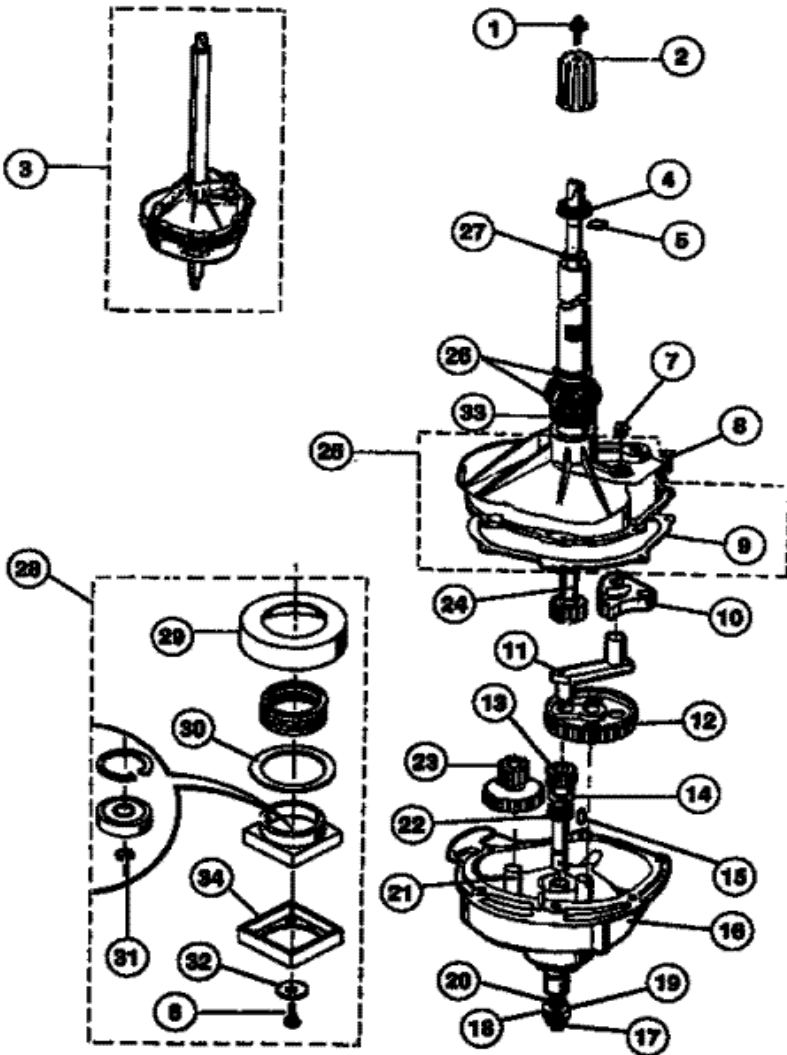

38	5300807813	HEX NUT (4)
39	5303208860	SPRING VERTICAL (2)
40	3205647	DESCONTINUADO
41	131081700	SHIELD – MOTOR
42	3204451	SLINGER – PUMP
43	131208500	PUMP-COMPLETE
44	131430600	CLIP
45	3204454	HOSE - PUMP TO COUPLER
46	3204455	CLIP - HOSE TO LEG (S/P)
47	3204456	CLAMP (S/P)
48	131306234	CLAMP (S/P)
49	5303931759	HOSE - PUMP TO TUB
50	3204456	CLAMP (S/P)
51	3204459	SCREW (3) (S/P)
52	3005891	PLATE (3) (S/P)
53	5300771996	PRESSURE TUBE (S/P)
*82399	5303212877	INSERT-SPRING ADJUSTMENT
*82399	218515401	CLIP-PRESSURE TUBE (S/P)

Distribuidor Autorizado

SurteRápido.com

Venta de Refacciones
Electrodomesticas

LG400SX1 TRANSMISION