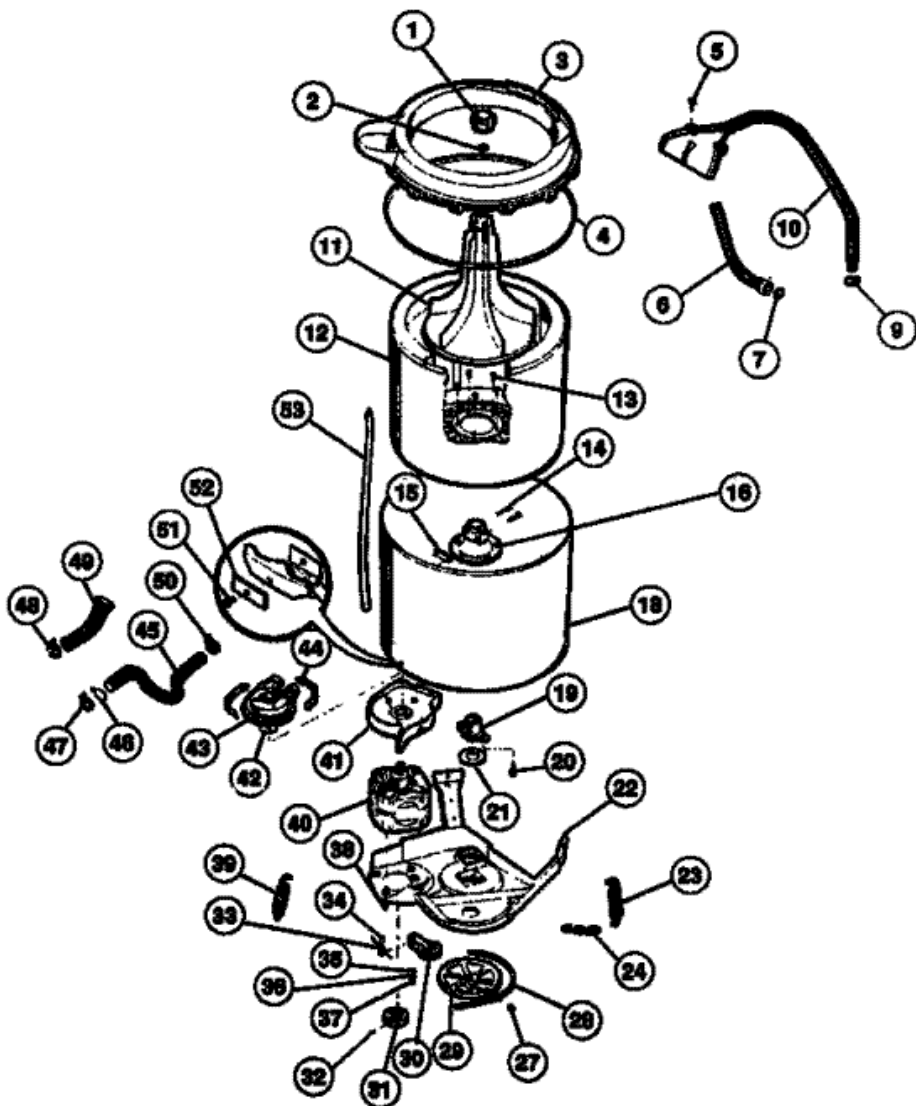

47	131106701	BRACKET-MARRIAGE-RH (S/P)
48	8001578	SCREW (S/P)
49	5303206864	SCREW (S/P)
50	134101800	LID LOCK
52	8002420	RIVET (3) (S/P)
53	134136000	PANEL TOP - ALMOND (S/P)
54	3204394	DISPENSER - BLEACH (S/P)
55	5303212876	SPRING - ASSIST
56	5303201463	PAD - LEVEL (2) (S/P)
57	134046600	BODY-ALMOND (S/P)
47A	131091001	BRACKET-MARRIAGE-LH (S/P)

Distribuidor Autorizado

SurteRápido.com

Venta de Refacciones
Electrodomesticas

LG400SX D1 TINAS