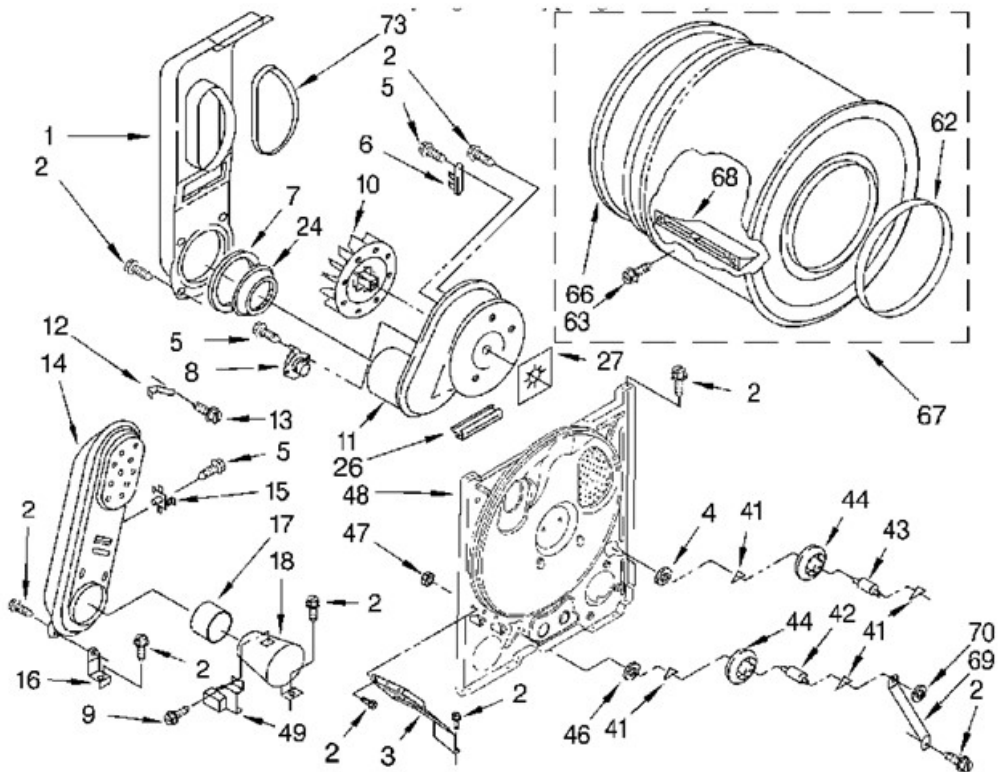

Distribuidor Autorizado

SurteRápido.com

Venta de Refacciones
Electrodomesticas

Secadora Whirlpool LGR4634EQ1

Distribuidor Autorizado

SurteRápido.com

Venta de Refacciones
Electrodomesticas

Secadora Whirlpool LGR4634EQ1

TOP AND CONSOLE

1	Lint Chute Assembly	694283
2	Screw, 10-16 x 1/2	343641
3	Bracket, Bulkhead	3406022
4	Washer, Support	3388703
5	Screw, 8A x 3/8	90767
6	Fuse, Thermal	3392519
7	Seal, Lint Chute	347139
8	Thermostat, Internal-Bias	3387134
9	Screw	339554
10	Wheel, Blower	694089
11	Housing, Blower	3405016
12	Clip	3398161
13	Screw, 8-18 x 3/4	3400800
14	Box, Heater	685458
15	Thermostat, 205~F (96.1~C)	3403140
16	Support, Heater Box (2)	337445
17	Collar, Funnel	337450
18	Funnel, Burner	347389
24	Shield, Exhaust	696302
26	Pad, Blower Housing	3392247
27	Seal, Blower Shaft	3394196
41	Ring, Tri	690997
42	Shaft, L.H.	3399506
43	Shaft, R.H.	3399507
44	Roller, Support	3397588
46	Washer, Support	348197
47	Nut, 3/8-16	3359452