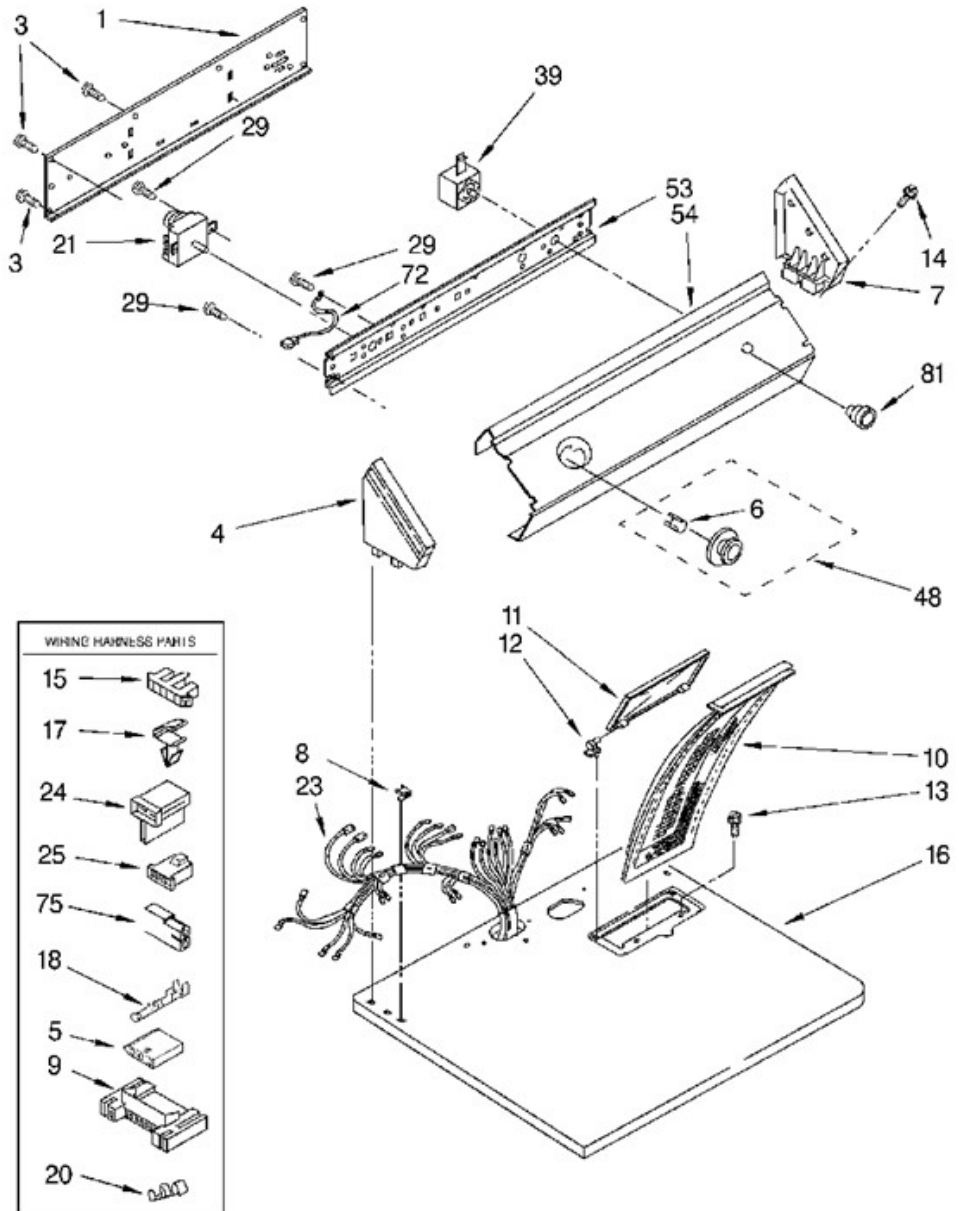

Distribuidor Autorizado

SurteRápido.com

Venta de Refacciones
Electrodomesticas

Secadora Whirlpool LGR4634EQ1