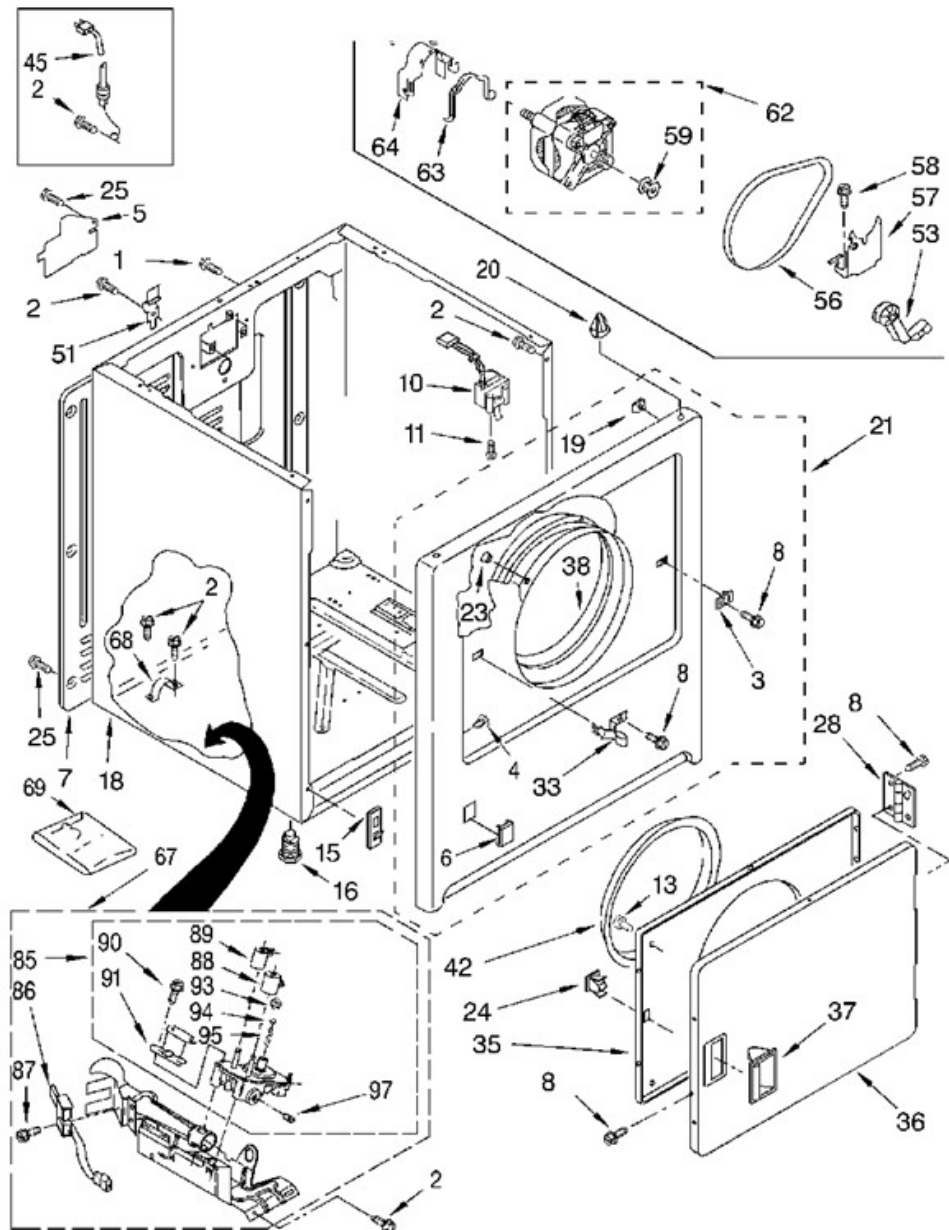

Distribuidor Autorizado

SurteRápido.com

Venta de Refacciones
Electrodomesticas

Secadora Whirlpool LGR4634EQ1