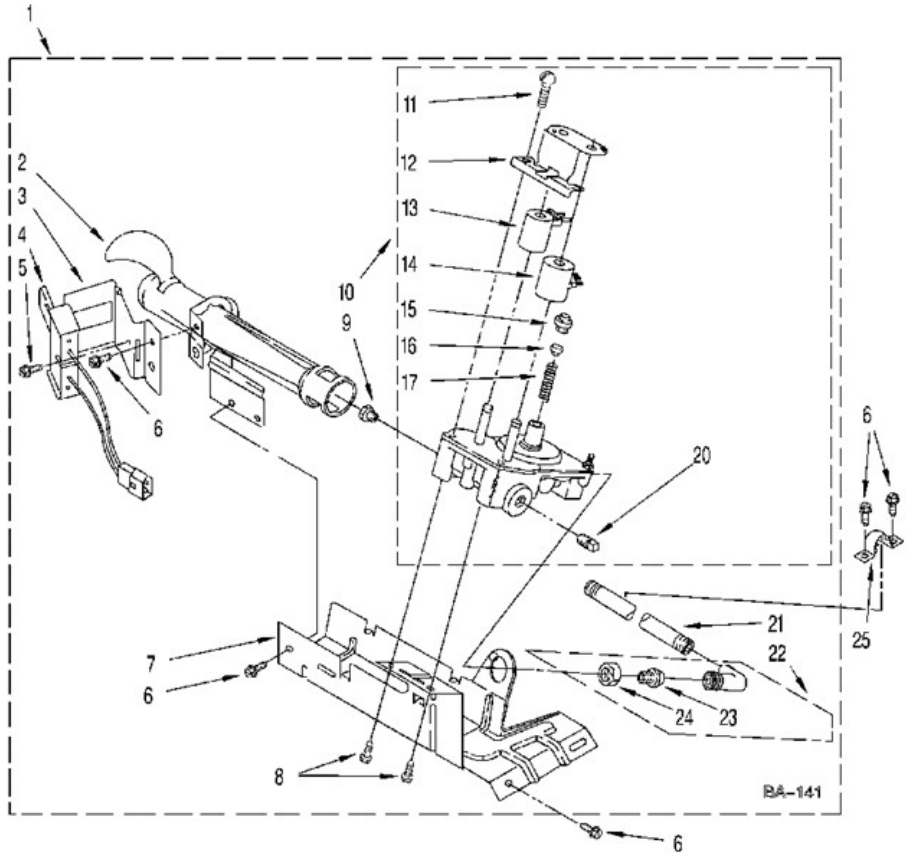

Distribuidor Autorizado

SurteRápido.com

Venta de Refacciones
Electrodomesticas

Secadora Whirlpool LGR4634EQ1