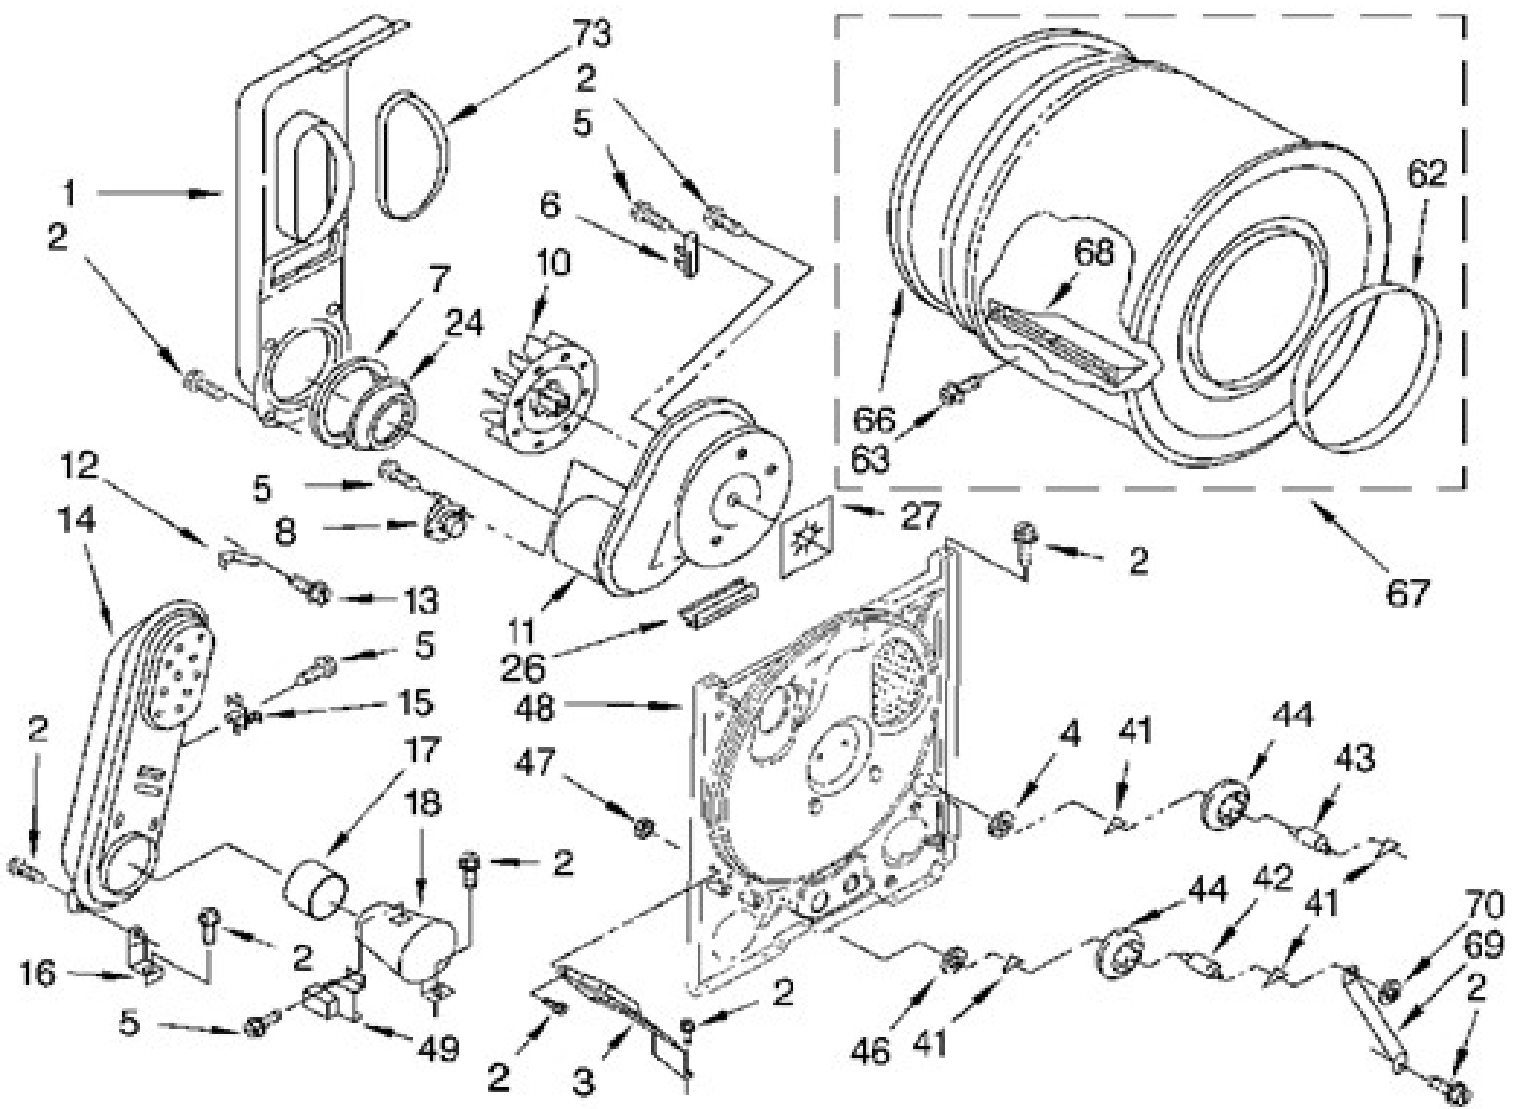

SECADORA LGR4634EZ2

SECADORA LGR4634EZ2

Marca		Whirlpool	
Capacidad		5.9 Ft ³	
Color		Almendra	
R e f	Descripción	C a n t	LGR4634EZ2
TOP AND CONSOLE			
1	Panel, Rear Console	1	3397545
2	Screw, Grounding	1	3400859
3	Screw, Hex Head	1	693995
4	Cap, End (L.H.) (White)	1	3358528
	Cap, End (L.H.) (Almond)	1	3358529
5	Connector	1	3936144
7	Cap, End (R.H.) (White)	1	3358513
	Cap, End (R.H.) (Almond)	1	3358514
8	Nut, Push-In (2)	2	357213
9	Housing, Connector (Motor)	1	3395683
10	Screen, Lint	1	339392
11	Cover, Lint Screen (White)	1	688150
	Cover, Lint Screen (Almond)	1	689310
12	Hinge, R.H.	1	339229
	Hinge, L.H.	1	339230
13	Screw, 8-18 x 5/8	1	688983
14	Screw, Console	1	388326
15	Connector (Timer)	1	3397269
16	Top (White)	1	3396022
	Top (Almond)	1	3396023
17	Clip, Harness	1	3394427
18	Terminal	1	94614
21	Timer Assembly, 60 Hz.	1	3976569
23	Harness, Wiring	1	3394291
24	Connector, 2-Position (Gas Valve)	1	3403499
25	Connector, 3-Position (Gas Valve)	1	3403498
29	Screw, 8-18 x 5/16	1	3390646
39	Switch, Push-To-Start	1	3395382
48	Timer Knob Assembly (White)	1	3406143
	Timer Knob Assembly (Almond)	1	3406144
53	Bracket, Control	1	8054298
54	Panel, Control (White)	1	3976748
	Panel, Control (Almond)	1	3976749
75	Receptacle, Latching (2-Way)	1	717252
81	Knob, Push-To-Start (White)	1	3406133