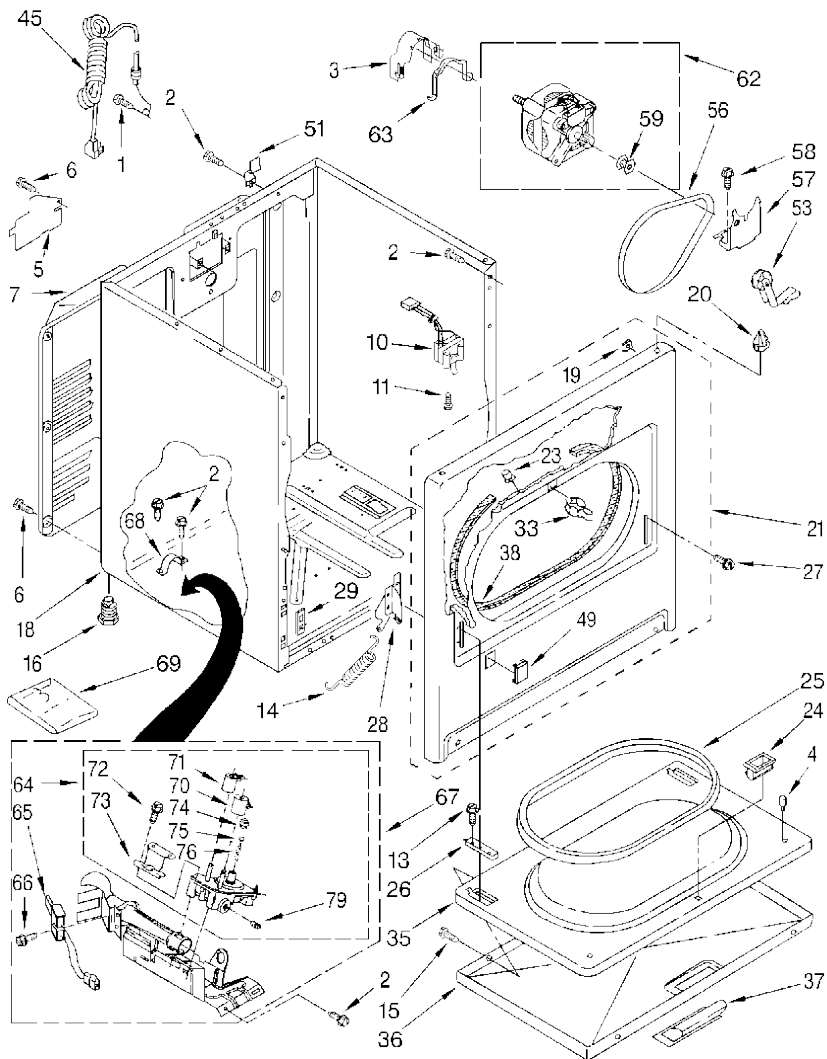

Distribuidor Autorizado

SurteRápido.com

Venta de Refacciones
Electrodomesticas

Secadora Whirlpool LGR7646EZ1