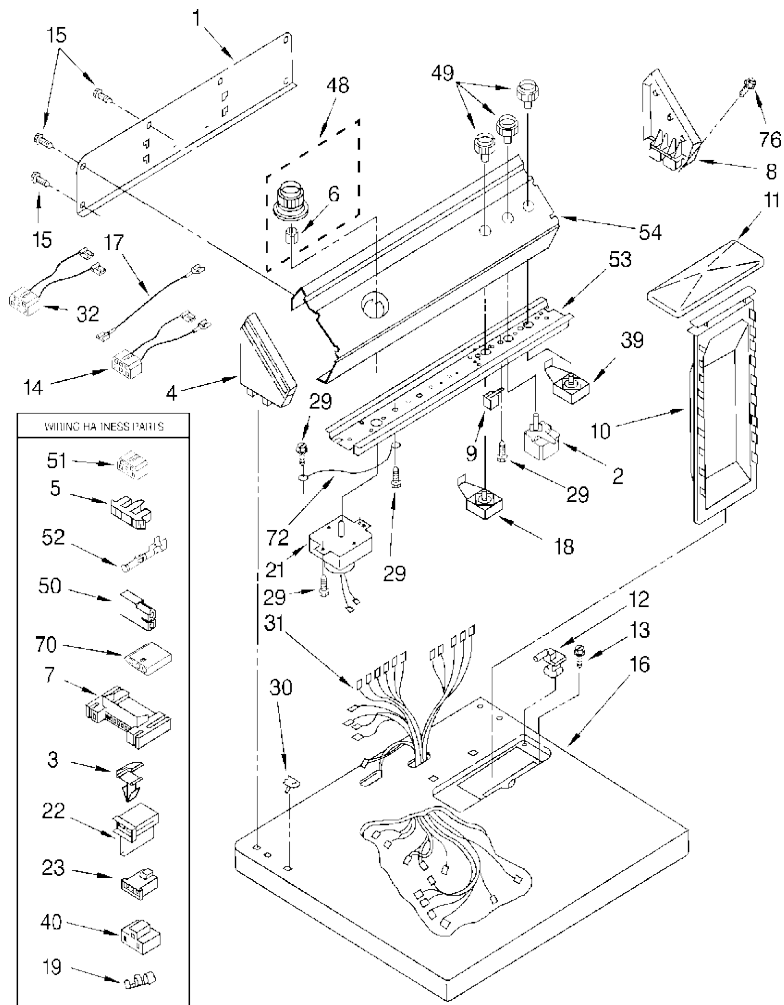

Distribuidor Autorizado

SurteRápido.com

Venta de Refacciones
Electrodomesticas

Secadora Whirlpool LGR7646EZ1