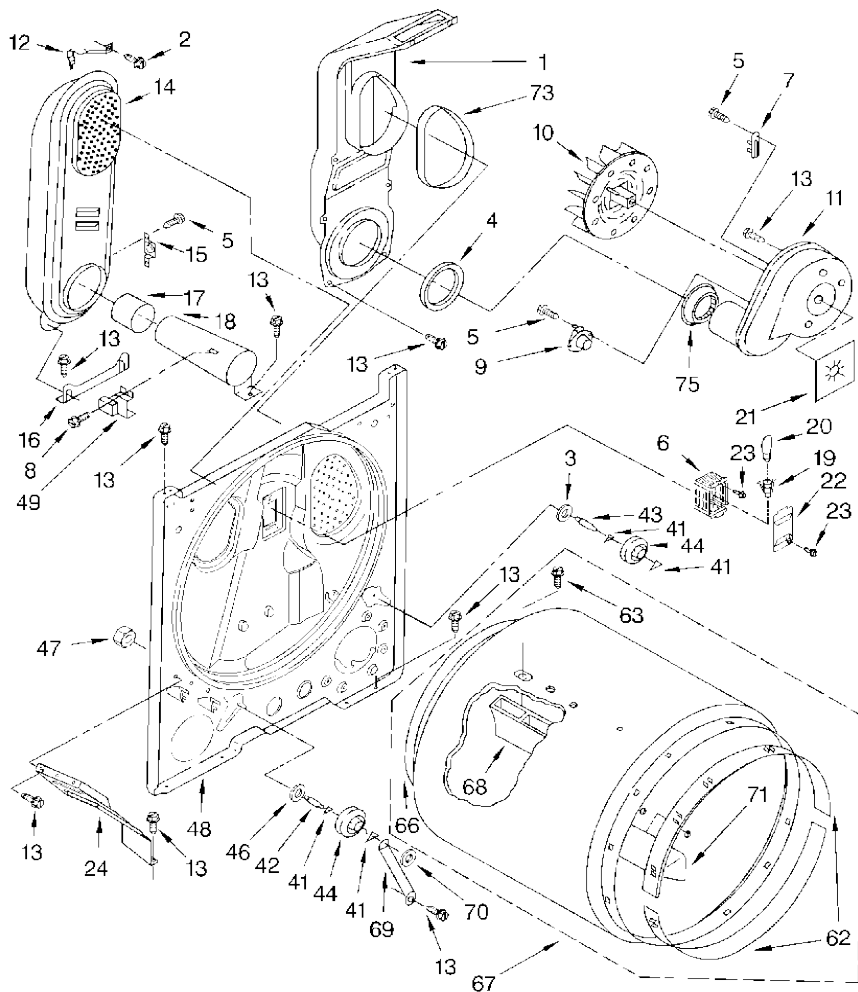

Distribuidor Autorizado

SurteRápido.com

Venta de Refacciones
Electrodomesticas

Secadora Whirlpool LGR7646EZ1