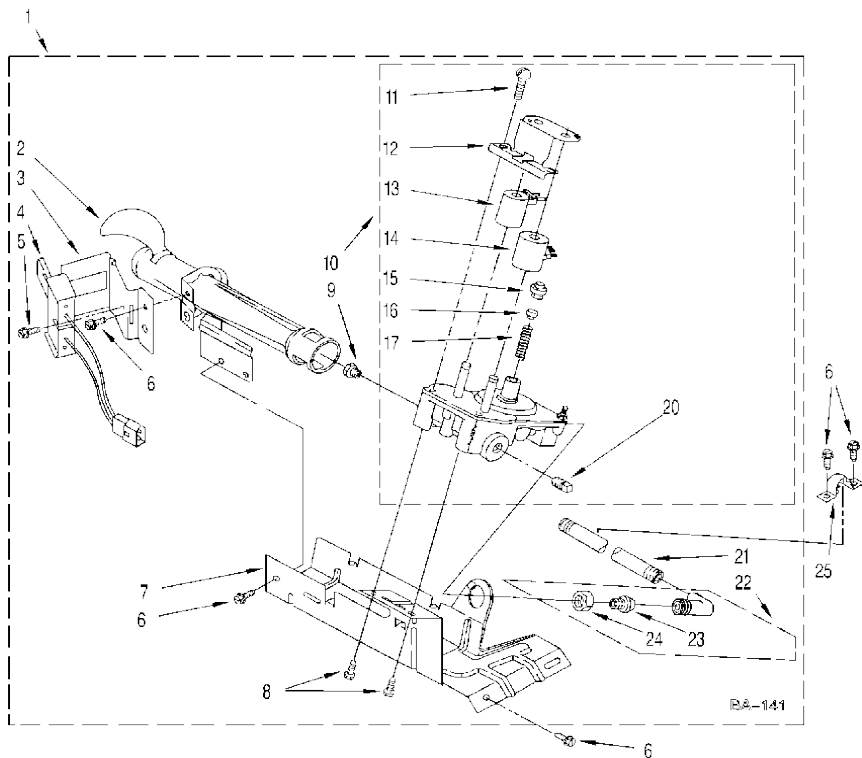

Distribuidor Autorizado

SurteRápido.com

Venta de Refacciones
Electrodomesticas

Secadora Whirlpool LGR7646EZ1

TOP AND CONSOLE

TOP AND CONSOLE		
1	Panel, Rear Console	3397545
2	Switch, Finish Guard	3354285
3	Clip, Harness	3394427
4	Cap, End (L.H.) (White)	3358528
	Cap, End (L.H.) (Almond)	3358529
5	Connector (Timer)	3397269
6	Clip	688805
7	Housing, Connector (Motor)	3395683
8	Cap, End (R.H.) (White)	3358513
	Cap, End (R.H.) (Almond)	3358514
9	Buzzer, Mini	694419
10	Handle & Lint Screen Assembly	349639
11	Cover, Lint Screen (White)	688150
	Cover, Lint Screen (Almond)	689310
12	Hinge, R.H.	339229
	Hinge, L.H.	339230
13	Screw, 8-18 x 5/8	688983
14	Wire, Jumper (Guard/On-Off)	3397695
15	Screw, Hex Head	693995
16	Top (White)	3396022
	Top (Almond)	3396023
17	Wire, Jumper (Black)	3401684
18	Switch, Temperature	3399639
19	Clip, Grounding	357572
21	Timer Assembly (60 Hz.)	3406701
22	Connector, 2-Position (Gas Valve)	3403499
23	Connector, 3-Position (Gas Valve)	3403498

Distribuidor Autorizado

SurteRápido.com

Venta de Refacciones
Electrodomesticas

Secadora Whirlpool LGR7646EZ1

TOP AND CONSOLE

TOP AND CONSOLE		
29	Screw, 8-18 x 5/16	3390646
30	Nut, Push-In (2)	357213
31	Harness, Wiring	3406617
32	Wire-Jumper Assembly (Temperature)	3396029
39	Relay, Push-To-Start	3398095
40	Connector (PTS Relay)	3401144
48	Timer Knob Assembly (White)	3396146
	Timer Knob Assembly (Almond)	3396149
49	Knob, Push To Start (White)	3950759
	Knob, Push To Start (Almond)	3950760
50	Receptacle, 2-Way	717252
51	Connector 6-Circuit	3347243
52	Terminal, Female	94614
53	Bracket, Control	3396293
54	Panel, Control (White)	3399053
	Panel, Control (Almond)	3399054
70	Connector (Door Switch)	353425
72	Wire, Ground	690853
76	Screw, Console	388326