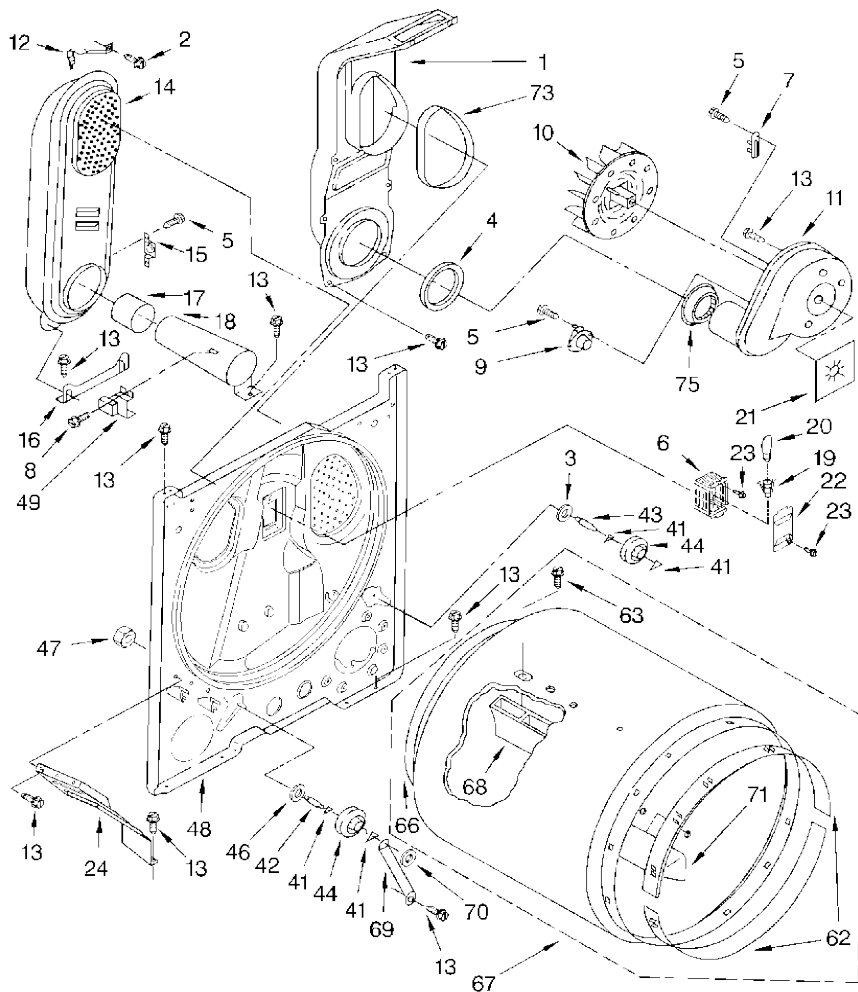

Distribuidor Autorizado

SurteRápido.com

Venta de Refacciones
Electrodomesticas

Secadora Whirlpool LGR7646EZ2