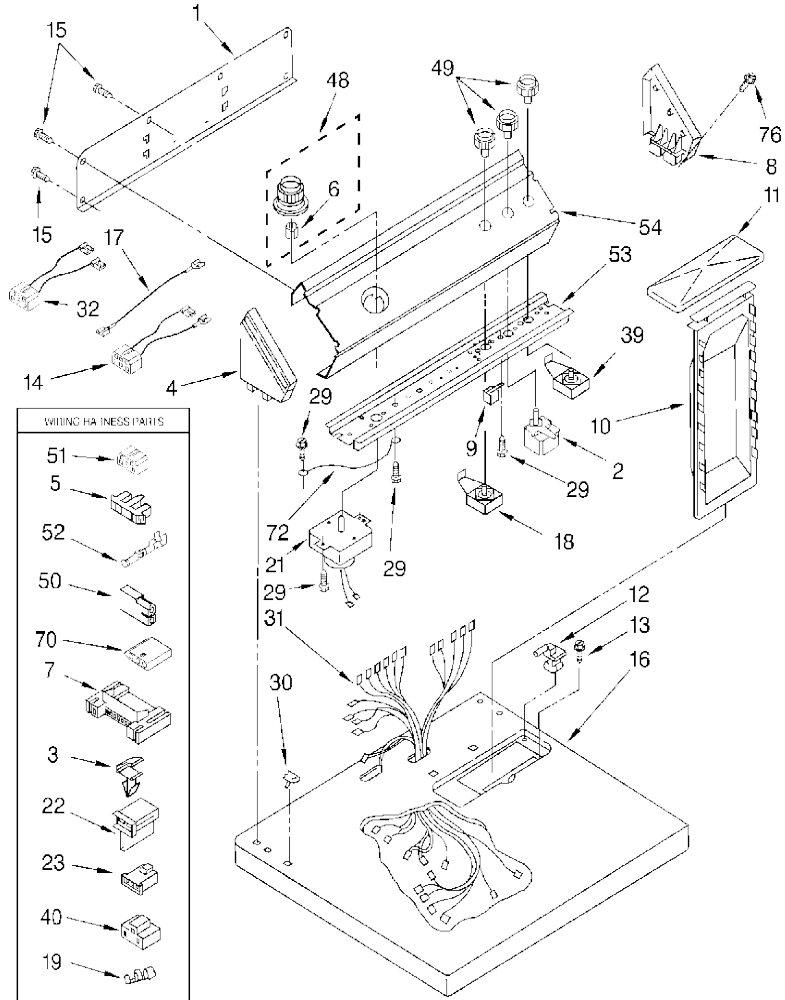

Distribuidor Autorizado

SurteRápido.com

Venta de Refacciones
Electrodomesticas

Secadora Whirlpool LGR7646EZ2