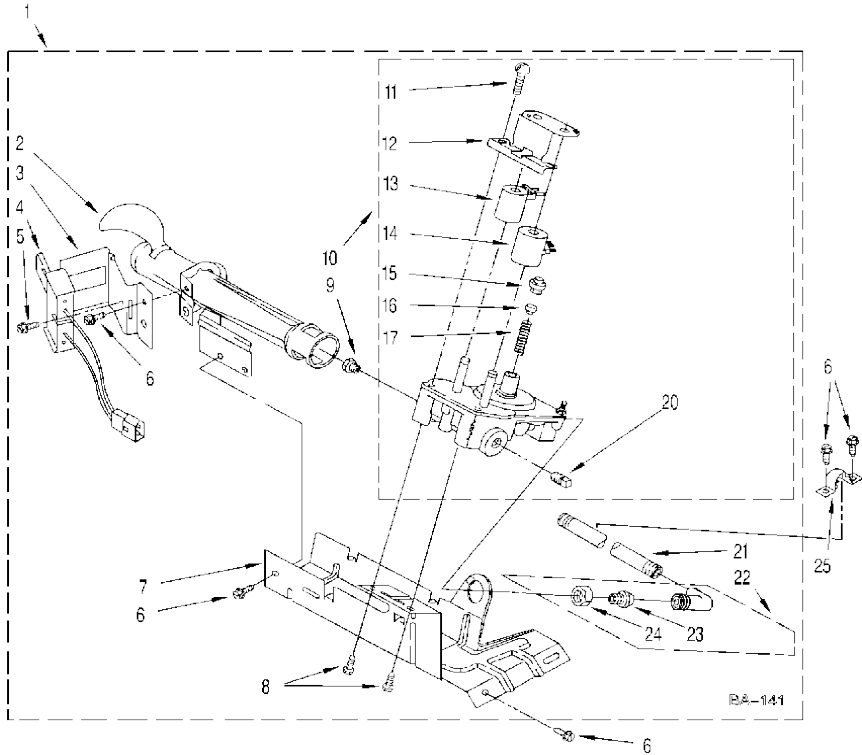

Distribuidor Autorizado

SurteRápido.com

Venta de Refacciones
Electrodomesticas

Secadora Whirlpool LGR7646E22

TOP AND CONSOLE

TOP AND CONSOLE		
1	Panel, Rear Console	3397545
2	Switch, Finish Guard	3354285
3	Clip, Harness	3394427
4	Cap, End (L.H.) (White)	3358528
	Cap, End (L.H.) (Almond)	3358529
5	Connector (Timer)	3397269
7	Housing, Connector (Motor)	3395683
8	Cap, End (R.H.) (White)	3358513
	Cap, End (R.H.) (Almond)	3358514
9	Buzzer, Mini	694419
10	Handle & Lint Screen Assembly	349639
11	Cover, Lint Screen (White)	688150
	Cover, Lint Screen (Almond)	689310
12	Hinge, R.H.	339229
	Hinge, L.H.	339230
13	Screw, 8-18 x 5/8	688983
14	Wire, Jumper (Guard/On-Off)	3397695
15	Screw, Hex Head	693995
16	Top (White)	3396022
	Top (Almond)	3396023
17	Wire, Jumper (Black)	3401684
18	Switch, Temperature	3399639
20	Screw, Grounding	3400859
21	Timer Assembly (60 Hz.)	3976580
22	Connector, 2-Position (Gas Valve)	3403499
23	Connector, 3-Position (Gas Valve)	3403498
29	Screw, 8-18 x 5/16	3390646

Distribuidor Autorizado

Venta de Refacciones
Electrodomesticas

Secadora Whirlpool LGR7646EZ2

TOP AND CONSOLE

30	Nut, Push-In (2)	357213
31	Harness, Wiring	3394301
32	Wire-Jumper Assembly (Temperature)	3396029
39	Relay, Push-To-Start	3398095
40	Connector (PTS Relay)	3401144
48	Timer Knob Assembly (White)	3406143
	Timer Knob Assembly (Almond)	3406144
49	Knob, Push To Start (White)	3950759
	Knob, Push To Start (Almond)	3950760
50	Receptacle, 2-Way	717252
51	Connector 6-Circuit	3347243
52	Terminal, Female	94614
53	Bracket, Control	8054298
54	Panel, Control (White)	3976756
	Panel, Control (Almond)	3976757
70	Connector	3936144
76	Screw, Console	388326