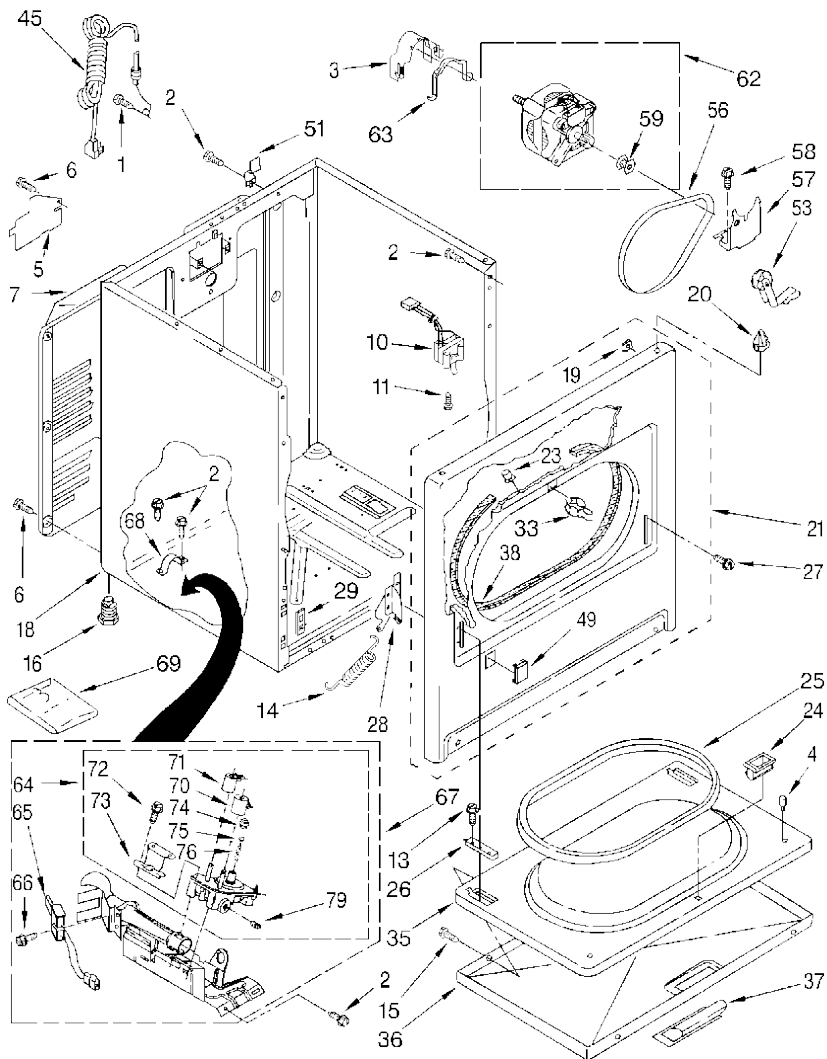

Distribuidor Autorizado

SurteRápido.com

Venta de Refacciones
Electrodomesticas

Secadora Whirlpool LGR7646EZ2