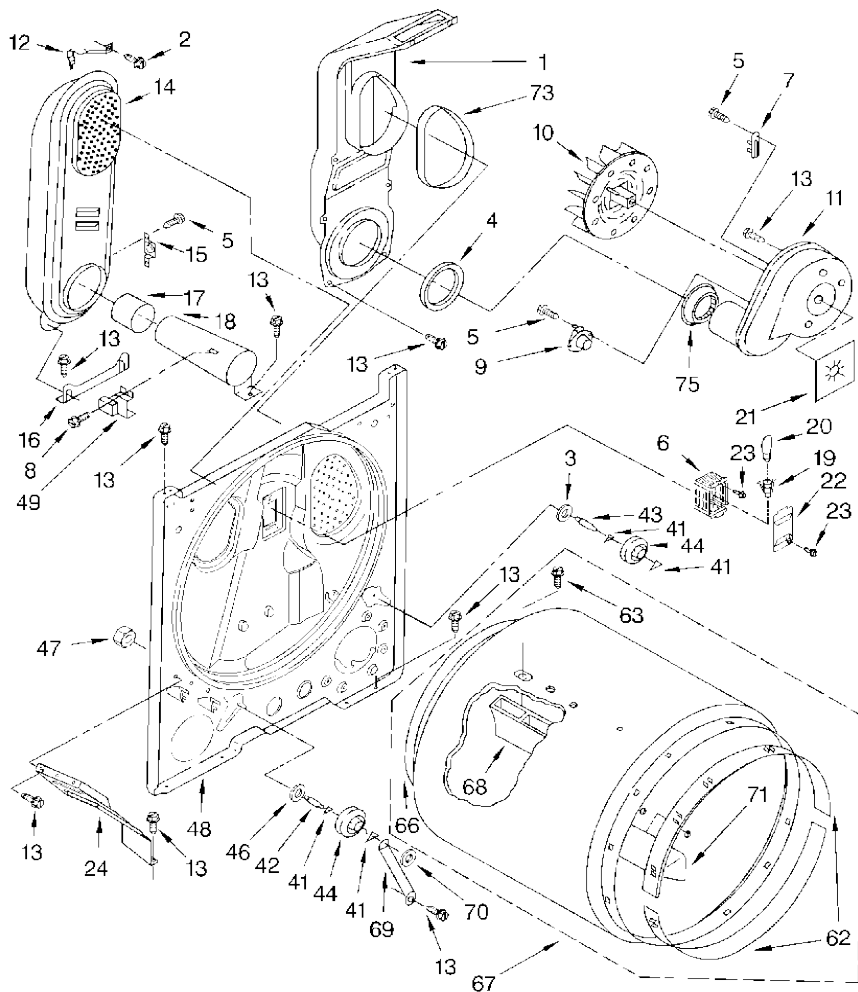

Distribuidor Autorizado

SurteRápido.com

Venta de Refacciones
Electrodomesticas

Secadora Whirlpool LGR7646EZ3