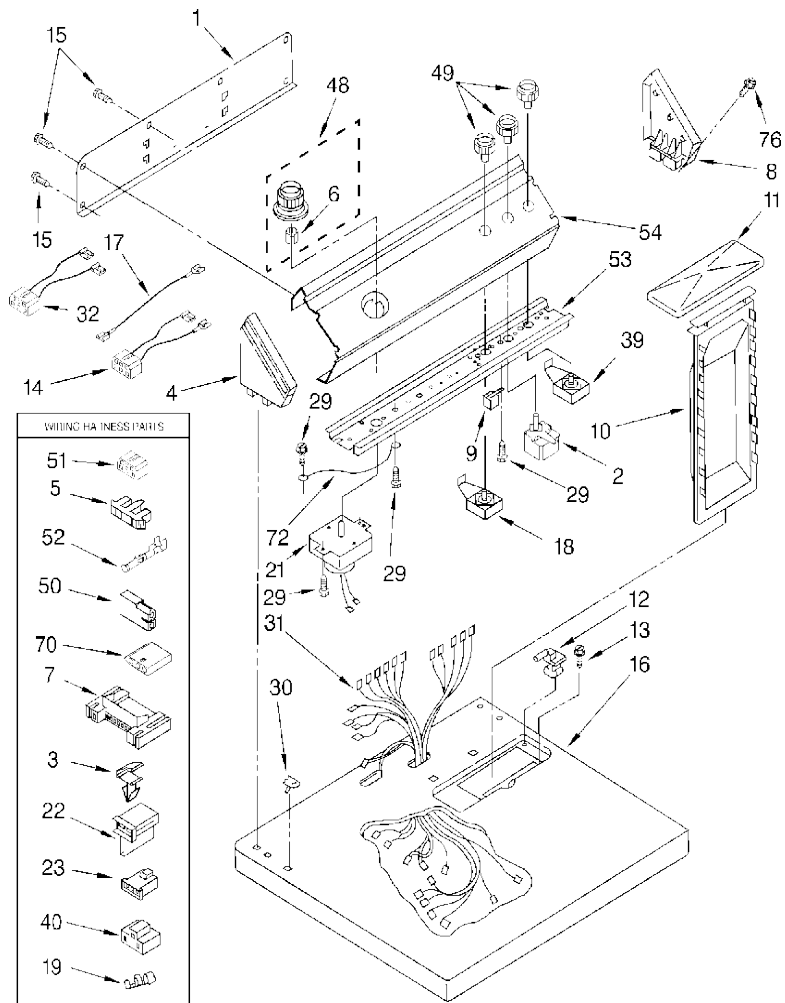

Distribuidor Autorizado

SurteRápido.com

Venta de Refacciones
Electrodomesticas

Secadora Whirlpool LGR7646EZ3