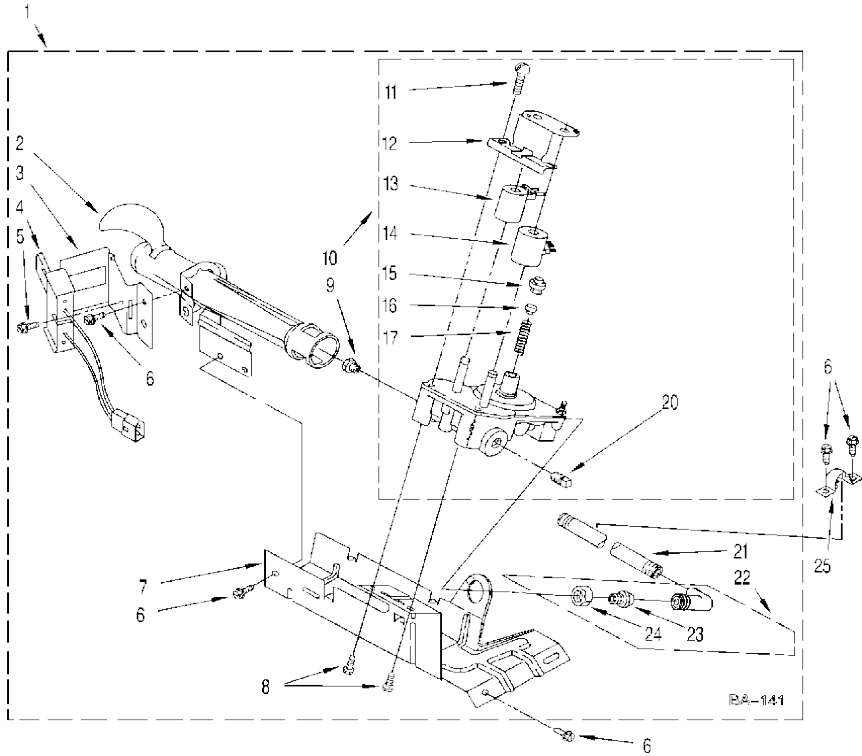

Distribuidor Autorizado

Venta de Refacciones
Electrodomesticas

Secadora Whirlpool LGR7646EZ3

TOP AND CONSOLE

TOP AND CONSOLE		
1	Panel, Rear Console	3397545
2	Switch, Finish Guard	3354285
3	Clip, Harness	3394427
4	Cap, End (L.H.) (White)	3358528
	Cap, End (L.H.) (Almond)	3358529
5	Connector (Timer)	3397269
7	Housing, Connector (Motor)	3395683
8	Cap, End (R.H.) (White)	3358513
	Cap, End (R.H.) (Almond)	3358514
9	Buzzer, Mini	694419
10	Handle & Lint Screen Assembly	349639
11	Cover, Lint Screen (White)	688150
	Cover, Lint Screen (Almond)	689310
12	Hinge, R.H.	339229
	Hinge, L.H.	339230
13	Screw, 8-18 x 5/8	688983
14	Wire, Jumper (Guard/On-Off)	3397695
15	Screw, Hex Head	693995
16	Top (White)	3396022
	Top (Almond)	3396023
17	Wire, Jumper (Black)	3401684
18	Switch, Temperature	3399639
20	Screw, Grounding	3400859
21	Timer Assembly (60 Hz.)	3976580
22	Connector, 2-Position (Gas Valve)	3403499
23	Connector, 3-Position (Gas Valve)	3403498

Distribuidor Autorizado

SurteRápido.com

Venta de Refacciones
Electrodomesticas

Secadora Whirlpool LGR7646EZ3

TOP AND CONSOLE

29	Screw, 8-18 x 5/16	3390646
30	Nut, Push-In (2)	357213
31	Harness, Wiring	3394301
32	Wire-Jumper Assembly (Temperature)	3396029
39	Relay, Push-To-Start	3398095
40	Connector (PTS Relay)	3401144
48	Timer Knob Assembly (White)	3406143
	Timer Knob Assembly (Almond)	3406144
49	Knob, Push To Start (White)	3950759
	Knob, Push To Start (Almond)	3950760
50	Receptacle, 2-Way	717252
51	Connector 6-Circuit	3347243
52	Terminal, Female	94614
53	Bracket, Control	8054298
54	Panel, Control (White)	3976756
	Panel, Control (Almond)	3976757
70	Connector	3936144
76	Screw, Console	388326