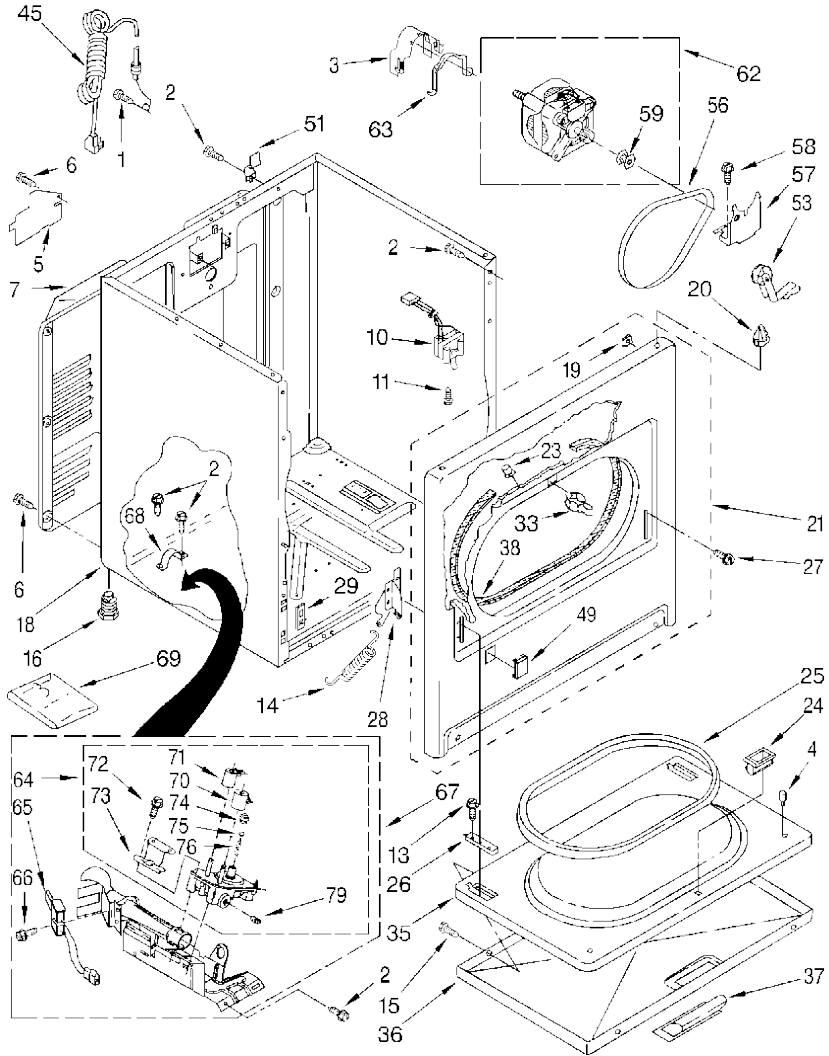

Distribuidor Autorizado

SurteRápido.com

Venta de Refacciones
Electrodomesticas

Secadora Whirlpool LGR7646EZ3