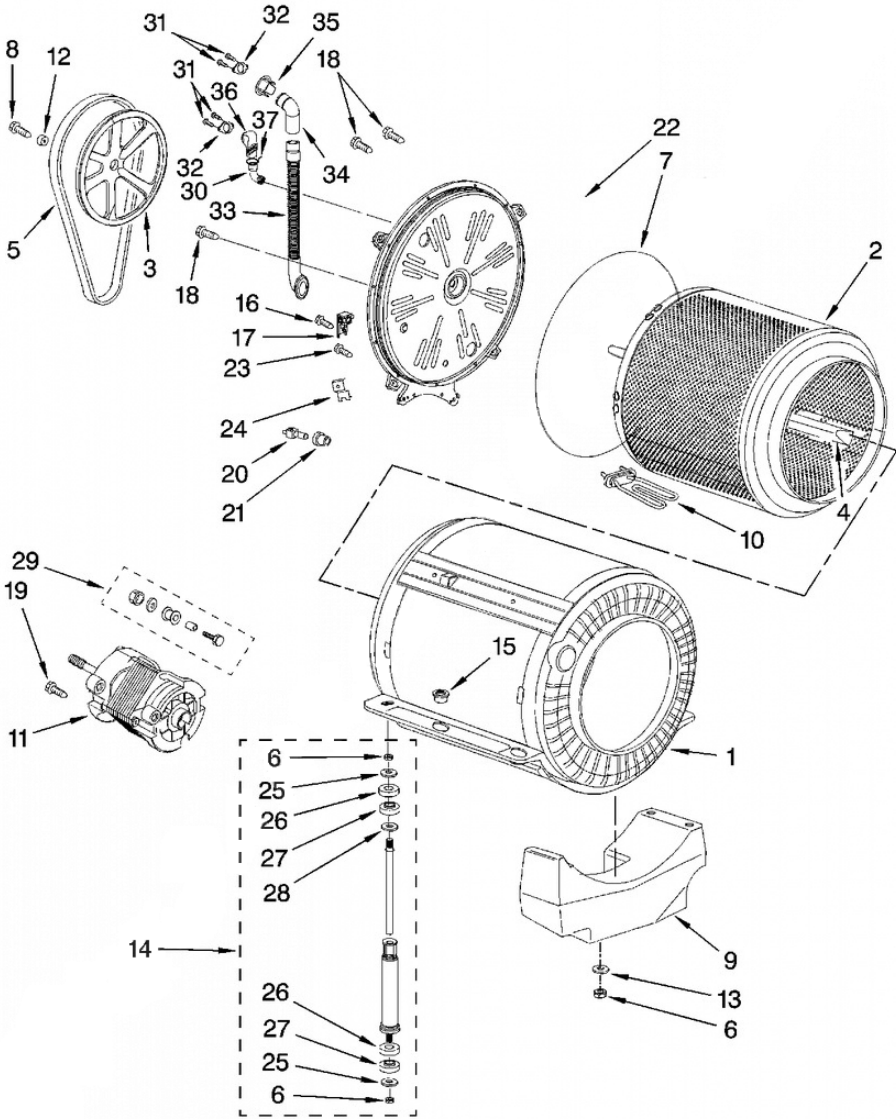

**LHW0050PQ0 DEPOSITO
 DETERGENTE**

LHW0050PQ0 DEPOSITO DETERGENTE

1	8182371	HANDLE, DRAWER (S/P)
2	8182729	OVERLAY (S/P)
3	8182383	PIN (S/P)
4	8182384	SPRING (S/P)
5	8182367	HOUSING, DISPENSER (S/P)
6	8182370	DRAWER, DETERGENT (S/P)
7	8182377	SCREW (S/P)
8	8182368	COVER, DRAWER (S/P)
9	8182376	SCREW (S/P)
10	8182378	DISPENSER (S/P)
11	8182375	CLAMP (S/P)
12	8182323	SCREW (S/P)
13	285988	HOSE, DRAWER (S/P)
14	8182372	COVER, BLEACH (S/P)
15	8182379	LINK (S/P)
16	8182366	ACTAUTOR (2) (S/P)
17	8182365	BRACKET, ACTUATOR (S/P)
18	8182364	ARM (S/P)
19	8182389	HOSE, FILL (COLD) (S/P)
19	8182397	HOSE, FILL (HOT) (S/P)
20	8182390	WASHER (S/P)
21	8182387	WATER VALVE (COLD) (S/P)
21	8182398	WATER VALVE (HOT) (S/P)
22	8182380	CONNECTOR (S/P)
23	8182399	HOSE (S/P)
24	8182374	CLAMP, HOSE (8) (S/P)
25	8182399	HOSE (S/P)
26	285452	SCREEN (S/P)
27	8182399	HOSE (S/P)

LHW0050PQ0 TINA

LHW0050PQ0 TINA

1	8182441	TUB (S/P)
2	8182454	BASKET (S/P)
3	8182449	PULLEY (S/P)
4	8182444	BAFFLE (S/P)
5	8182450	DRIVE BELT (S/P)
6	8182539	NUT (S/P)
7	8182445	GASKET, TUB (S/P)
8	8182440	SCREW (S/P)
9	8182446	COUNTERWEIGHT, BOTTOM (S/P)
10	8182448	HEATER (S/P)
11	8182447	MOTOR, MAIN DRIVE (S/P)
12	8182457	WASHER (S/P)
13	8182453	WASHER (S/P)
14	8182439	SHOCK ABSORBER (S/P)
15	8182451	BUSHING (S/P)
16	8182443	SCREW (S/P)
17	8182456	THERMOSTAT (S/P)
18	8182432	SCREW (S/P)
19	8182458	SCREW, GROUND (S/P)
20	8182433	THERMAL CUTOFF (S/P)
21	8182435	GASKET (S/P)
22	280167	COVER, REAR TUB (S/P)
23	8182459	SCREW (GROUND) (S/P)
24	8182434	SUPPORT, ELEMENT (S/P)
25	8182436	WASHER (S/P)
26	8182437	BUSHING, UPPER (S/P)
27	8182438	BUSHING, LOWER (S/P)
28	8182442	WASHER (S/P)
29	8182465	KIT, MOTOR MOUNT (S/P)
30	280163	VENT TUBE, UPPER (S/P)
31	8182412	SCREW (S/P)
32	8182568	RING, LOCKING (S/P)
33	285991	VENT TUBE, LOWER DESCONTINUADO