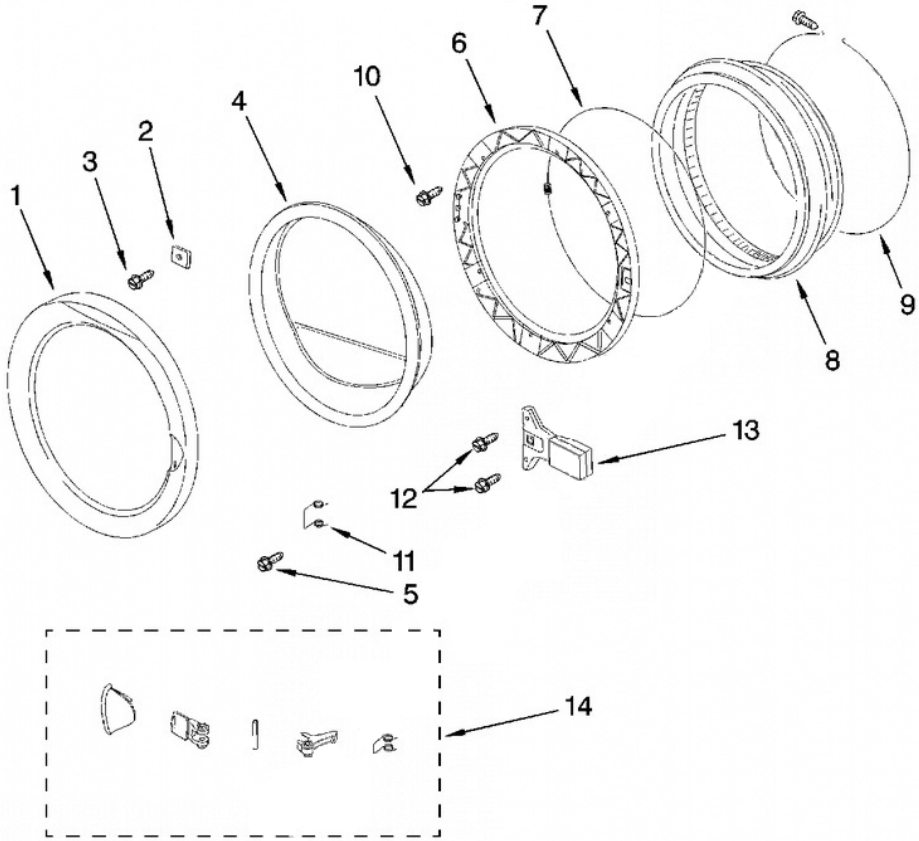

LHW0050PQ0 TABLERO

LHW0050PQ0 TABLERO

1	8182348	CONTROL PANEL (S/P)
2	8182349	BUTTON (S/P)
3	8182350	HOUSING (S/P)
4	8182363	SCREW (S/P)
5	8182351	CONTROL, PCB (S/P)
6	8182353	SUPPORT (S/P)
7	8182354	SHIELD (S/P)
8	8182355	SCREW (S/P)
9	8182352	SCREW (6) (S/P)
10	8182356	LED, PCB (S/P)
11	8182357	GASKET (S/P)
12	8182358	CABLE (S/P)
13	8182359	CABLE, RIBBON (S/P)
14	8182360	KNOB (2) (S/P)
15	8182361	SPRING, KNOB (S/P)
16	8182362	PUSH BUTTON (3) (S/P)
17	8182347	SWITCH, CYCLE (S/P)
18	8182346	SWITCH, SPIN SPEED (S/P)
19	8182345	SCREW (S/P)
20	8182344	SCREW (S/P)
21	8182395	SWITCH, ON/OFF (S/P)

LHW0050PQ0 PUERTA

LHW0050PQ0 PUERTA

1	8182406	DOOR, OUTER FRAME (S/P)
2	8182517	RETAINER (S/P)
3	8182333	SCREW (S/P)
4	8182405	DOOR GLASS (S/P)
5	8182412	SCREW (S/P)
6	8182414	INNER FRAME (S/P)
7	8182404	INNER RING (S/P)
8	8182403	DOOR GASKET (S/P)
9	8182402	OUTER RING (S/P)
10	8182411	SCREW (S/P)
11	8182413	SPRING, DOOR CATCH (S/P)
12	8182401	SCREW (S/P)
13	8182407	MICROSWITCH (S/P)
14	8182408	DOOR HANDLE (S/P)

**LHW0050PQ0 DEPOSITO
 DETERGENTE**

LHW0050PQ0 DEPOSITO DETERGENTE

1	8182371	HANDLE, DRAWER (S/P)
2	8182729	OVERLAY (S/P)
3	8182383	PIN (S/P)
4	8182384	SPRING (S/P)
5	8182367	HOUSING, DISPENSER (S/P)
6	8182370	DRAWER, DETERGENT (S/P)
7	8182377	SCREW (S/P)
8	8182368	COVER, DRAWER (S/P)
9	8182376	SCREW (S/P)
10	8182378	DISPENSER (S/P)
11	8182375	CLAMP (S/P)
12	8182323	SCREW (S/P)
13	285988	HOSE, DRAWER (S/P)
14	8182372	COVER, BLEACH (S/P)
15	8182379	LINK (S/P)
16	8182366	ACTAUTOR (2) (S/P)
17	8182365	BRACKET, ACTUATOR (S/P)
18	8182364	ARM (S/P)
19	8182389	HOSE, FILL (COLD) (S/P)
19	8182397	HOSE, FILL (HOT) (S/P)
20	8182390	WASHER (S/P)
21	8182387	WATER VALVE (COLD) (S/P)
21	8182398	WATER VALVE (HOT) (S/P)
22	8182380	CONNECTOR (S/P)
23	8182399	HOSE (S/P)
24	8182374	CLAMP, HOSE (8) (S/P)
25	8182399	HOSE (S/P)
26	285452	SCREEN (S/P)
27	8182399	HOSE (S/P)