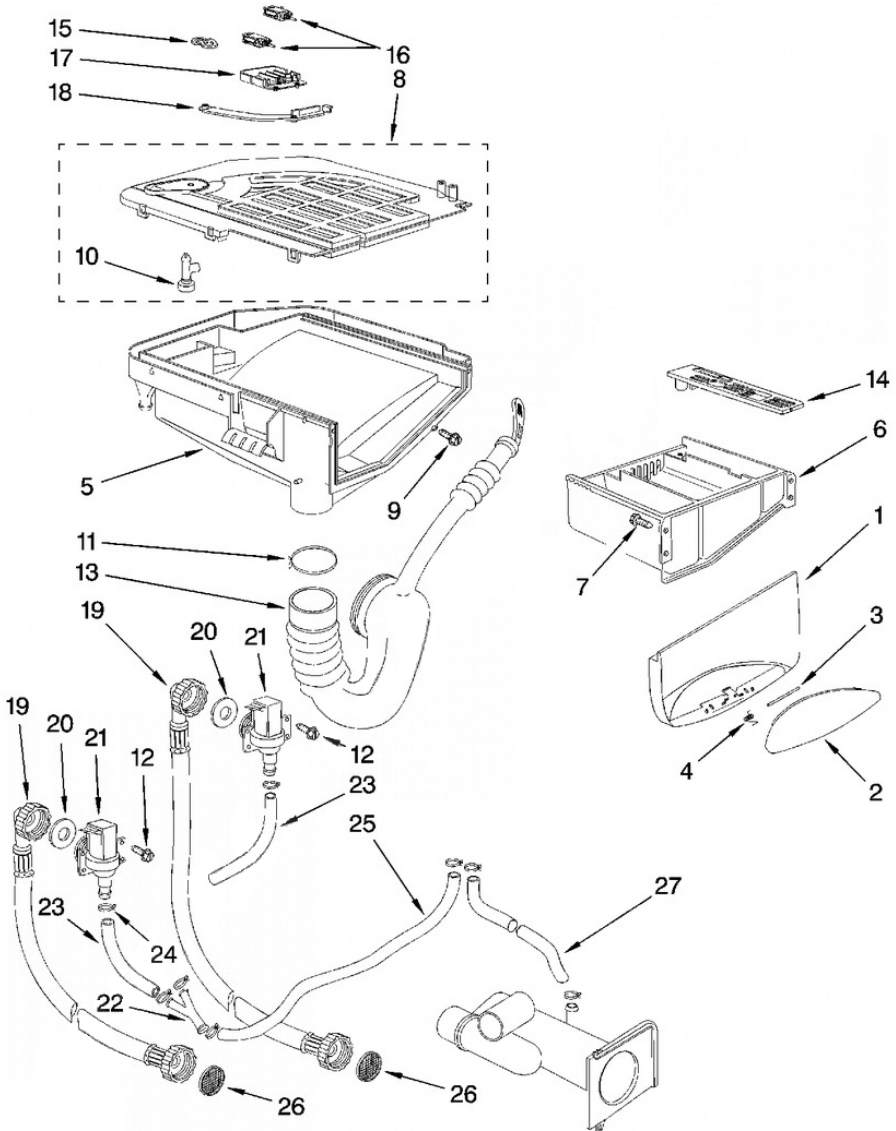

LHW0050PQ0 TABLERO

LHW0050PQ0 TABLERO

1	8182348	CONTROL PANEL (S/P)
2	8182349	BUTTON (S/P)
3	8182350	HOUSING (S/P)
4	8182363	SCREW (S/P)
5	8182351	CONTROL, PCB (S/P)
6	8182353	SUPPORT (S/P)
7	8182354	SHIELD (S/P)
8	8182355	SCREW (S/P)
9	8182352	SCREW (6) (S/P)
10	8182356	LED, PCB (S/P)
11	8182357	GASKET (S/P)
12	8182358	CABLE (S/P)
13	8182359	CABLE, RIBBON (S/P)
14	8182360	KNOB (2) (S/P)
15	8182361	SPRING, KNOB (S/P)
16	8182362	PUSH BUTTON (3) (S/P)
17	8182347	SWITCH, CYCLE (S/P)
18	8182346	SWITCH, SPIN SPEED (S/P)
19	8182345	SCREW (S/P)
20	8182344	SCREW (S/P)
21	8182395	SWITCH, ON/OFF (S/P)

LHW0050PQ0 PUERTA

LHW0050PQ0 PUERTA

1	8182406	DOOR, OUTER FRAME (S/P)
2	8182517	RETAINER (S/P)
3	8182333	SCREW (S/P)
4	8182405	DOOR GLASS (S/P)
5	8182412	SCREW (S/P)
6	8182414	INNER FRAME (S/P)
7	8182404	INNER RING (S/P)
8	8182403	DOOR GASKET (S/P)
9	8182402	OUTER RING (S/P)
10	8182411	SCREW (S/P)
11	8182413	SPRING, DOOR CATCH (S/P)
12	8182401	SCREW (S/P)
13	8182407	MICROSWITCH (S/P)
14	8182408	DOOR HANDLE (S/P)

**LHW0050PQ0 DEPOSITO
 DETERGENTE**

LHW0050PQ0 DEPOSITO DETERGENTE

1	8182371	HANDLE, DRAWER (S/P)
2	8182729	OVERLAY (S/P)
3	8182383	PIN (S/P)
4	8182384	SPRING (S/P)
5	8182367	HOUSING, DISPENSER (S/P)
6	8182370	DRAWER, DETERGENT (S/P)
7	8182377	SCREW (S/P)
8	8182368	COVER, DRAWER (S/P)
9	8182376	SCREW (S/P)
10	8182378	DISPENSER (S/P)
11	8182375	CLAMP (S/P)
12	8182323	SCREW (S/P)
13	285988	HOSE, DRAWER (S/P)
14	8182372	COVER, BLEACH (S/P)
15	8182379	LINK (S/P)
16	8182366	ACTAUTOR (2) (S/P)
17	8182365	BRACKET, ACTUATOR (S/P)
18	8182364	ARM (S/P)
19	8182389	HOSE, FILL (COLD) (S/P)
19	8182397	HOSE, FILL (HOT) (S/P)
20	8182390	WASHER (S/P)
21	8182387	WATER VALVE (COLD) (S/P)
21	8182398	WATER VALVE (HOT) (S/P)
22	8182380	CONNECTOR (S/P)
23	8182399	HOSE (S/P)
24	8182374	CLAMP, HOSE (8) (S/P)
25	8182399	HOSE (S/P)
26	285452	SCREEN (S/P)
27	8182399	HOSE (S/P)