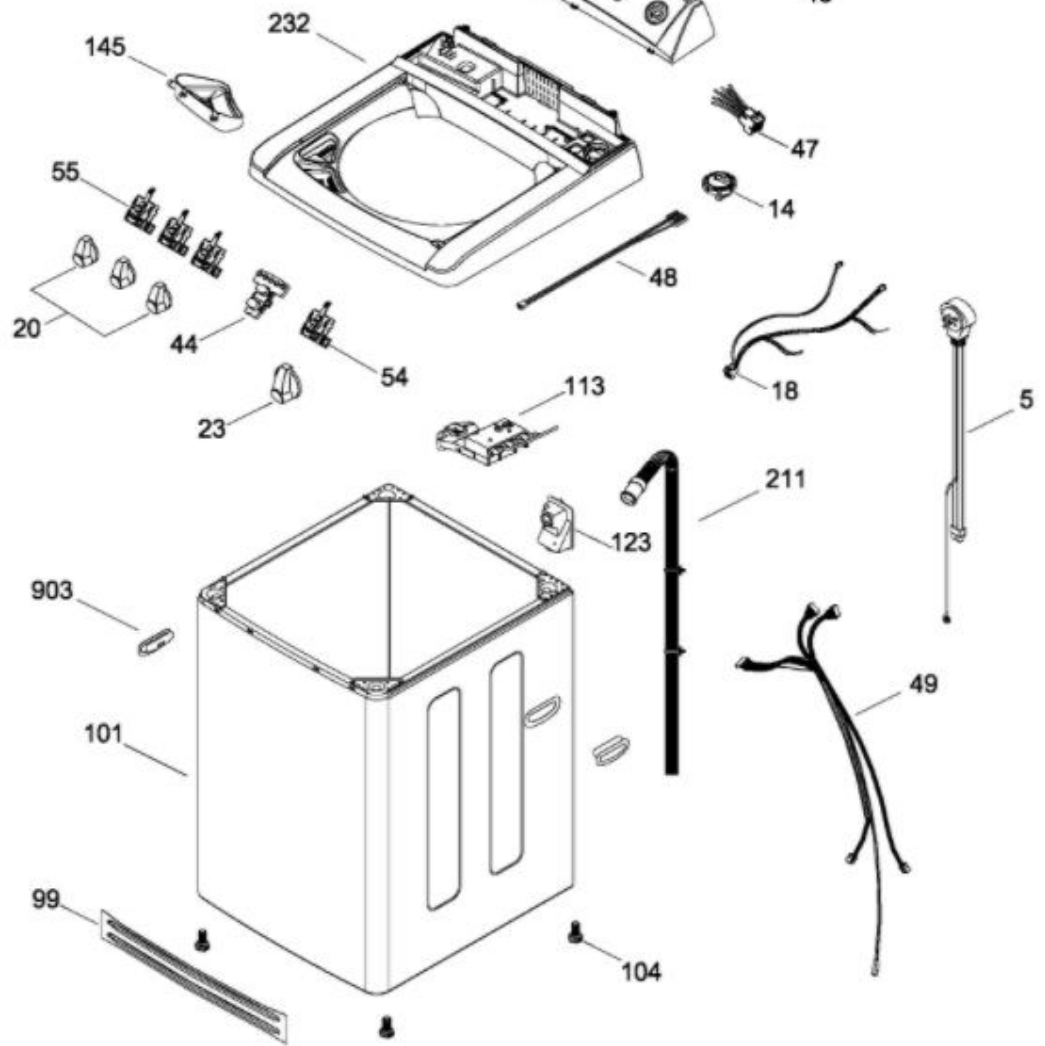

LAVADORA LIE12400PB1

COPETE / BACKSPASH
 GABINETE Y CUBIERTA / CABINET & COVER

LIE12400PB1
 LIE12400PL1
 LIE12500PB1
 LIE12500PL1

LAVADORA LIE12400PB1

PARTES PARA TINA / TUB, BASKET & AGITATOR

- LIE12400PB1
- LIE12400PL1
- LIE12500PB1
- LIE12500PL1

LAVADORA LIE12400PB1

SISTEMA MOTRIZ / PUMP & DRIVE COMPONENTS

LIE12400PB1
 LIE12400PL1
 LIE12500PB1
 LIE12500PL1

LAVADORA LIE12400PB1

Guía	Refacción	Descripción
2	WW01L00386	LOGO ID SYSTEM
3	WW01L00339	LOGO LETTERING EASY AZUL GRAND
5	WW01F00113	CABLE TOMACORRIENTE
7	WW01F01105	VALVULA
8	WW01L00481	ENTRADA DE AGUA
9	WW01A00002	ABRAZADERA
10	WW01L00536	COPETE H. T. LIE12400PB0
14	WW01F00239	PRESOSTATO ELEC.
14	WW01F00337	PRESOSTATO ELEC.
18	WW01F00153	ARNES GABINETE
20	WW01L00487	ENS. PERILLA ROTATORIA
23	WW01L00488	ENS. PERILLA CONTROL
25	WW01L01036	MANGUERA LLENADO NEGRA CON MET
42	WW01A00046	SOPORTE TARJETA
42	WW01F01172	SOPORTE TARJETA
42	WW02F00224	SOPORTE TARJETA
43	WW01F00145	TARJETA CONTROL PERILLAS
44	WW01F00060	TARJETA T BLANCA
45	WW01A00049	SOPORTE TARJETA
47	WW01F00327	ARNES CUB. ID 12 13 KG 4P
48	WW01F00021	ARNES LAVADORA PRESOSTAT
49	WW01F00074	ARNES SELECTOR
54	WS01A01627	SELECTOR
55	WW01F00257	SELECTOR
55	WW01F00338	SELECTOR
99	WW01L00405	REFUERZO GABINETE
101	WW01L00989	ENS. GABINETE 10KG CURVO
101	WW01L00498	ENS. GABINETE 10KG CURVO
104	WW01L01040	PATA
104	WW01L00468	PATA
110	WW01A00041	ABRAZADERA
110	WW01F00342	ABRAZADERA
111	WW01F00238	CAPACITOR
111	WW01F00342	CAPACITOR
113	WW01F00815	BLOCAPUERTA G-4
123	WW01L00079	TAPA MANGUERA
204	WW01L00338	BOTON MONTAJE