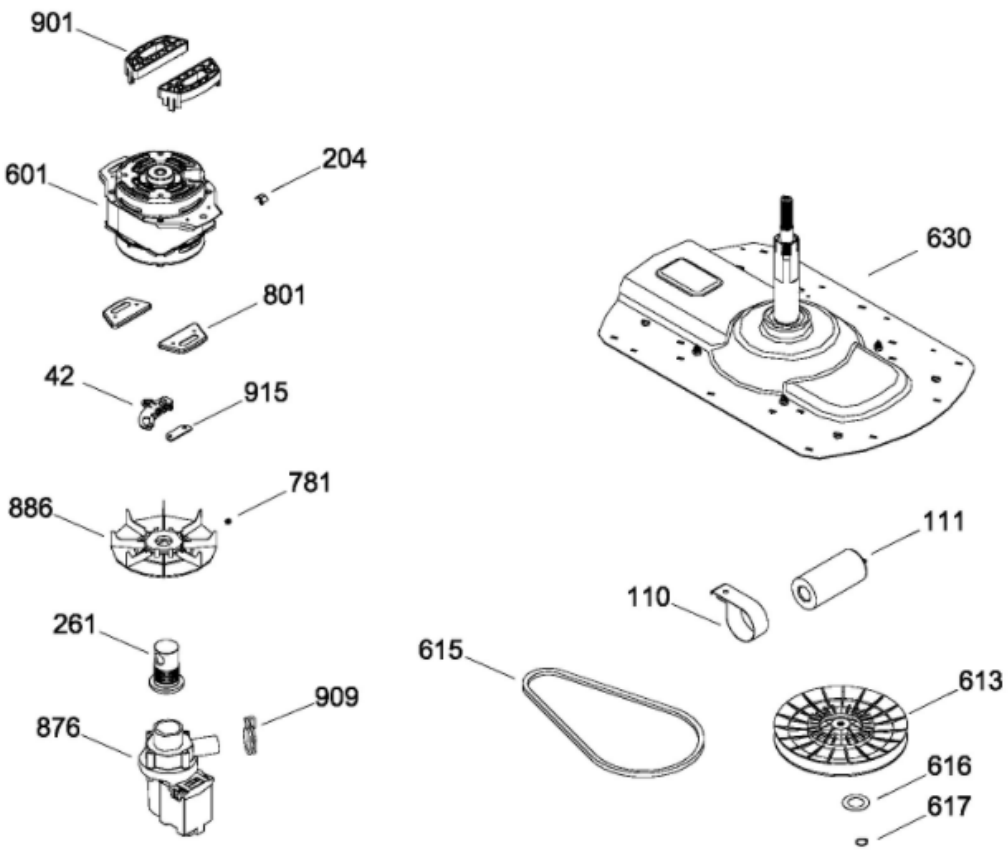

LAVADORA LIE12400PB1

COPETE / BACKSPASH
 GABINETE Y CUBIERTA / CABINET & COVER

LIE12400PB1
 LIE12400PL1
 LIE12500PB1
 LIE12500PL1

LAVADORA LIE12400PB1

PARTES PARA TINA / TUB, BASKET & AGITATOR

- LIE12400PB1
- LIE12400PL1
- LIE12500PB1
- LIE12500PL1

LAVADORA LIE12400PB1

SISTEMA MOTRIZ / PUMP & DRIVE COMPONENTS

LIE12400PB1
 LIE12400PL1
 LIE12500PB1
 LIE12500PL1

LAVADORA LIE12400PB1

Guía	Refacción	Descripción
2	WW01L00386	LOGO ID SYSTEM
3	WW01L00339	LOGO LETTERING EASY AZUL GRAND
5	WW01F00113	CABLE TOMACORRIENTE
7	WW01F01105	VALVULA
8	WW01L00481	ENTRADA DE AGUA
9	WW01A00002	ABRAZADERA
10	WW01L00536	COPETE H. T. LIE12400PB0
14	WW01F00239	PRESOSTATO ELEC.
14	WW01F00337	PRESOSTATO ELEC.
18	WW01F00153	ARNES GABINETE
20	WW01L00487	ENS. PERILLA ROTATORIA
23	WW01L00488	ENS. PERILLA CONTROL
25	WW01L01036	MANGUERA LLENADO NEGRA CON MET
42	WW01A00046	SOPORTE TARJETA
42	WW01F01172	SOPORTE TARJETA
42	WW02F00224	SOPORTE TARJETA
43	WW01F00145	TARJETA CONTROL PERILLAS
44	WW01F00060	TARJETA T BLANCA
45	WW01A00049	SOPORTE TARJETA
47	WW01F00327	ARNES CUB. ID 12 13 KG 4P
48	WW01F00021	ARNES LAVADORA PRESOSTAT
49	WW01F00074	ARNES SELECTOR
54	WS01A01627	SELECTOR
55	WW01F00257	SELECTOR
55	WW01F00338	SELECTOR
99	WW01L00405	REFUERZO GABINETE
101	WW01L00989	ENS. GABINETE 10KG CURVO
101	WW01L00498	ENS. GABINETE 10KG CURVO
104	WW01L01040	PATA
104	WW01L00468	PATA
110	WW01A00041	ABRAZADERA
110	WW01F00342	ABRAZADERA
111	WW01F00238	CAPACITOR
111	WW01F00342	CAPACITOR
113	WW01F00815	BLOCAPUERTA G-4
123	WW01L00079	TAPA MANGUERA
204	WW01L00338	BOTON MONTAJE