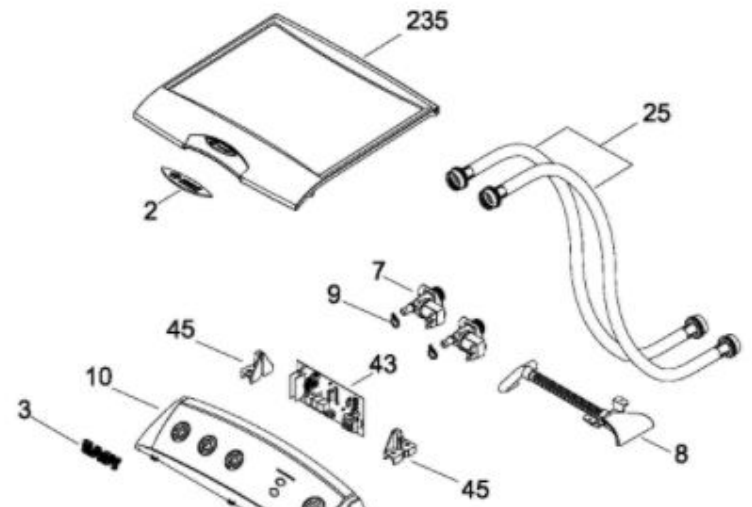

LAVADORA LIE12400PB1

COPETE / BACKSPASH
 GABINETE Y CUBIERTA / CABINET & COVER

LIE12400PB1
 LIE12400PL1
 LIE12500PB1
 LIE12500PL1

LAVADORA LIE12400PB1

PARTES PARA TINA / TUB, BASKET & AGITATOR

- LIE12400PB1
- LIE12400PL1
- LIE12500PB1
- LIE12500PL1

LAVADORA LIE12400PB1

SISTEMA MOTRIZ / PUMP & DRIVE COMPONENTS

LIE12400PB1
 LIE12400PL1
 LIE12500PB1
 LIE12500PL1

LAVADORA LIE12400PB1

Guía	Refacción	Descripción
2	WW01L00386	LOGO ID SYSTEM
3	WW01L00339	LOGO LETTERING EASY AZUL GRAND
5	WW01F00113	CABLE TOMACORRIENTE
7	WW01F01105	VALVULA
8	WW01L00481	ENTRADA DE AGUA
9	WW01A00002	ABRAZADERA
10	WW01L00536	COPETE H. T. LIE12400PB0
14	WW01F00239	PRESOSTATO ELEC.
14	WW01F00337	PRESOSTATO ELEC.
18	WW01F00153	ARNES GABINETE
20	WW01L00487	ENS. PERILLA ROTATORIA
23	WW01L00488	ENS. PERILLA CONTROL
25	WW01L01036	MANGUERA LLENADO NEGRA CON MET
42	WW01A00046	SOPORTE TARJETA
42	WW01F01172	SOPORTE TARJETA
42	WW02F00224	SOPORTE TARJETA
43	WW01F00145	TARJETA CONTROL PERILLAS
44	WW01F00060	TARJETA T BLANCA
45	WW01A00049	SOPORTE TARJETA
47	WW01F00327	ARNES CUB. ID 12 13 KG 4P
48	WW01F00021	ARNES LAVADORA PRESOSTAT
49	WW01F00074	ARNES SELECTOR
54	WS01A01627	SELECTOR
55	WW01F00257	SELECTOR
55	WW01F00338	SELECTOR
99	WW01L00405	REFUERZO GABINETE
101	WW01L00989	ENS. GABINETE 10KG CURVO
101	WW01L00498	ENS. GABINETE 10KG CURVO
104	WW01L01040	PATA
104	WW01L00468	PATA
110	WW01A00041	ABRAZADERA
110	WW01F00342	ABRAZADERA
111	WW01F00238	CAPACITOR
111	WW01F00342	CAPACITOR
113	WW01F00815	BLOCAPUERTA G-4
123	WW01L00079	TAPA MANGUERA
204	WW01L00338	BOTON MONTAJE