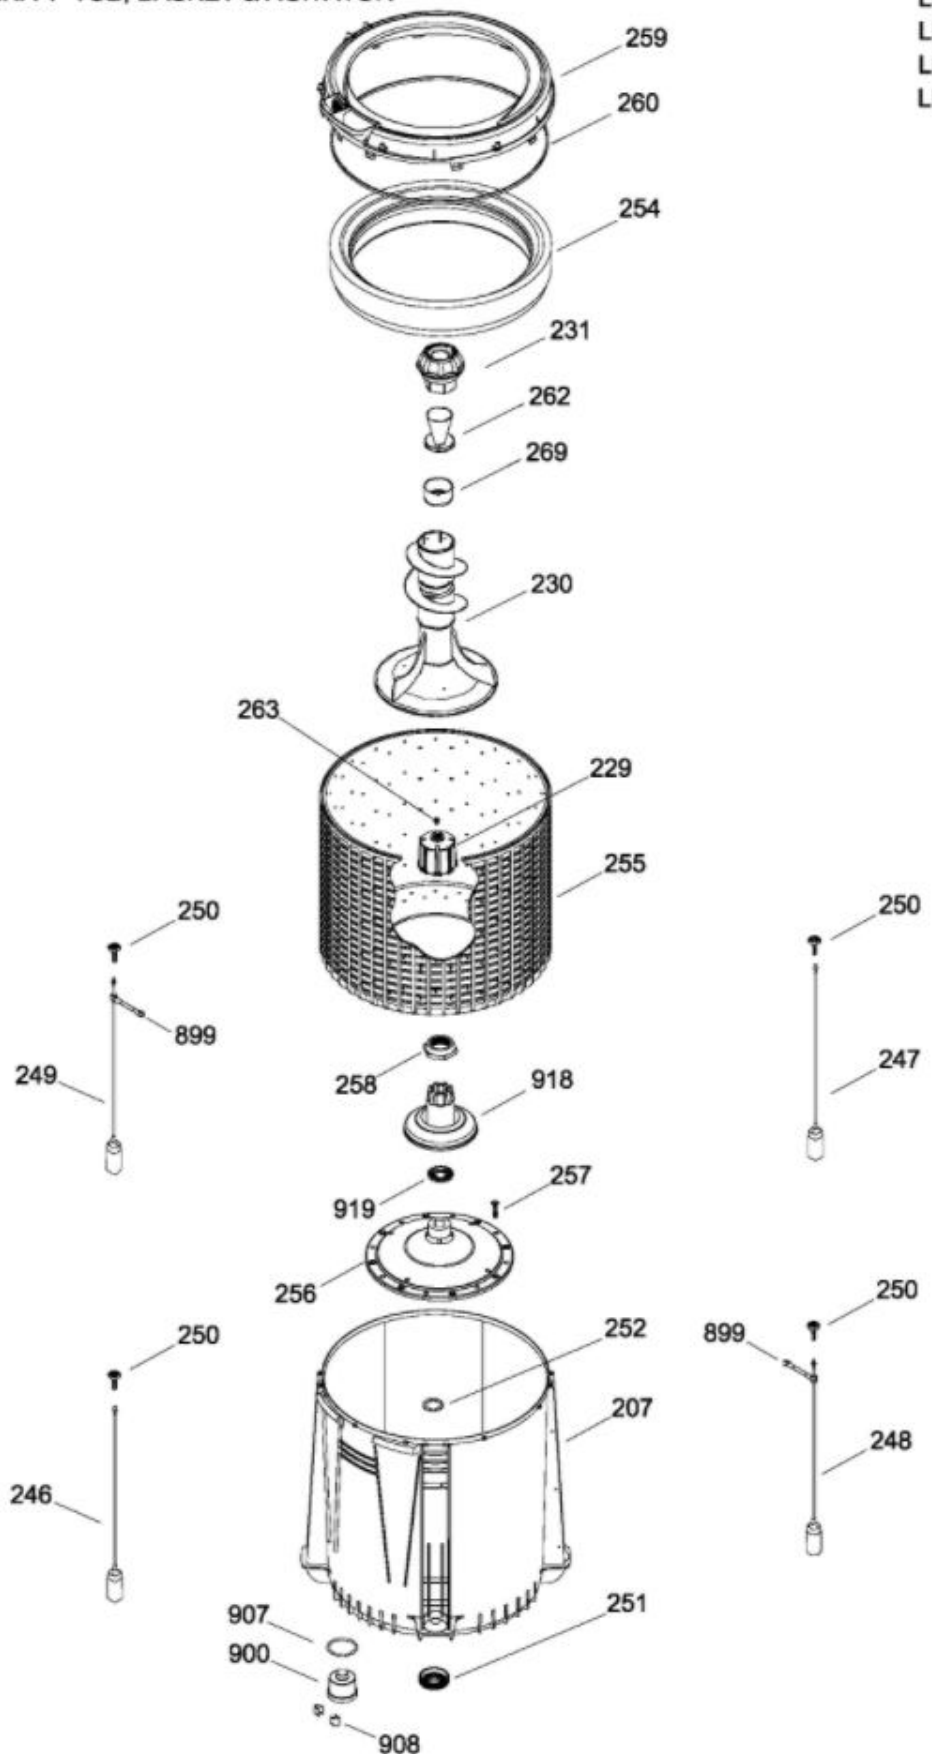

LAVADORA LIE12400PB1

COPETE / BACKSPASH
 GABINETE Y CUBIERTA / CABINET & COVER

LIE12400PB1
 LIE12400PL1
 LIE12500PB1
 LIE12500PL1

LAVADORA LIE12400PB1

PARTES PARA TINA / TUB, BASKET & AGITATOR

- LIE12400PB1
- LIE12400PL1
- LIE12500PB1
- LIE12500PL1

LAVADORA LIE12400PB1

SISTEMA MOTRIZ / PUMP & DRIVE COMPONENTS

LIE12400PB1
 LIE12400PL1
 LIE12500PB1
 LIE12500PL1

LAVADORA LIE12400PB1

Guía	Refacción	Descripción
2	WW01L00386	LOGO ID SYSTEM
3	WW01L00339	LOGO LETTERING EASY AZUL GRAND
5	WW01F00113	CABLE TOMACORRIENTE
7	WW01F01105	VALVULA
8	WW01L00481	ENTRADA DE AGUA
9	WW01A00002	ABRAZADERA
10	WW01L00536	COPETE H. T. LIE12400PB0
14	WW01F00239	PRESOSTATO ELEC.
14	WW01F00337	PRESOSTATO ELEC.
18	WW01F00153	ARNES GABINETE
20	WW01L00487	ENS. PERILLA ROTATORIA
23	WW01L00488	ENS. PERILLA CONTROL
25	WW01L01036	MANGUERA LLENADO NEGRA CON MET
42	WW01A00046	SOPORTE TARJETA
42	WW01F01172	SOPORTE TARJETA
42	WW02F00224	SOPORTE TARJETA
43	WW01F00145	TARJETA CONTROL PERILLAS
44	WW01F00060	TARJETA T BLANCA
45	WW01A00049	SOPORTE TARJETA
47	WW01F00327	ARNES CUB. ID 12 13 KG 4P
48	WW01F00021	ARNES LAVADORA PRESOSTAT
49	WW01F00074	ARNES SELECTOR
54	WS01A01627	SELECTOR
55	WW01F00257	SELECTOR
55	WW01F00338	SELECTOR
99	WW01L00405	REFUERZO GABINETE
101	WW01L00989	ENS. GABINETE 10KG CURVO
101	WW01L00498	ENS. GABINETE 10KG CURVO
104	WW01L01040	PATA
104	WW01L00468	PATA
110	WW01A00041	ABRAZADERA
110	WW01F00342	ABRAZADERA
111	WW01F00238	CAPACITOR
111	WW01F00342	CAPACITOR
113	WW01F00815	BLOCAPUERTA G-4
123	WW01L00079	TAPA MANGUERA
204	WW01L00338	BOTON MONTAJE