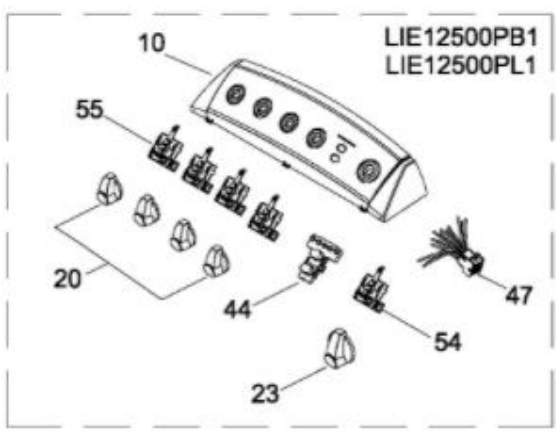

LAVADORA LIE12400PB1

COPETE / BACKSPASH
 GABINETE Y CUBIERTA / CABINET & COVER

LIE12400PB1
 LIE12400PL1
 LIE12500PB1
 LIE12500PL1

LAVADORA LIE12400PB1

PARTES PARA TINA / TUB, BASKET & AGITATOR

- LIE12400PB1
- LIE12400PL1
- LIE12500PB1
- LIE12500PL1

LAVADORA LIE12400PB1

SISTEMA MOTRIZ / PUMP & DRIVE COMPONENTS

LIE12400PB1
 LIE12400PL1
 LIE12500PB1
 LIE12500PL1

LAVADORA LIE12400PB1

Guía	Refacción	Descripción
2	WW01L00386	LOGO ID SYSTEM
3	WW01L00339	LOGO LETTERING EASY AZUL GRAND
5	WW01F00113	CABLE TOMACORRIENTE
7	WW01F01105	VALVULA
8	WW01L00481	ENTRADA DE AGUA
9	WW01A00002	ABRAZADERA
10	WW01L00536	COPETE H. T. LIE12400PB0
14	WW01F00239	PRESOSTATO ELEC.
14	WW01F00337	PRESOSTATO ELEC.
18	WW01F00153	ARNES GABINETE
20	WW01L00487	ENS. PERILLA ROTATORIA
23	WW01L00488	ENS. PERILLA CONTROL
25	WW01L01036	MANGUERA LLENADO NEGRA CON MET
42	WW01A00046	SOPORTE TARJETA
42	WW01F01172	SOPORTE TARJETA
42	WW02F00224	SOPORTE TARJETA
43	WW01F00145	TARJETA CONTROL PERILLAS
44	WW01F00060	TARJETA T BLANCA
45	WW01A00049	SOPORTE TARJETA
47	WW01F00327	ARNES CUB. ID 12 13 KG 4P
48	WW01F00021	ARNES LAVADORA PRESOSTAT
49	WW01F00074	ARNES SELECTOR
54	WS01A01627	SELECTOR
55	WW01F00257	SELECTOR
55	WW01F00338	SELECTOR
99	WW01L00405	REFUERZO GABINETE
101	WW01L00989	ENS. GABINETE 10KG CURVO
101	WW01L00498	ENS. GABINETE 10KG CURVO
104	WW01L01040	PATA
104	WW01L00468	PATA
110	WW01A00041	ABRAZADERA
110	WW01F00342	ABRAZADERA
111	WW01F00238	CAPACITOR
111	WW01F00342	CAPACITOR
113	WW01F00815	BLOCAPUERTA G-4
123	WW01L00079	TAPA MANGUERA
204	WW01L00338	BOTON MONTAJE