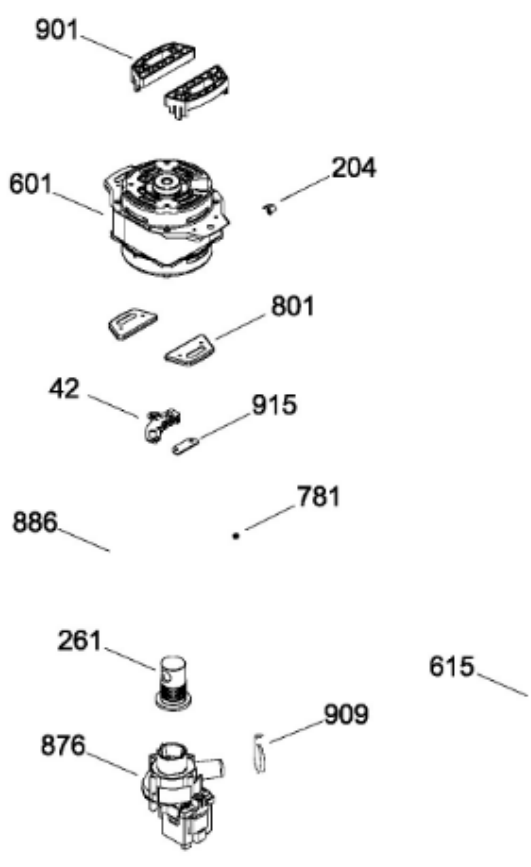

LAVADORA LIE12400PB2

COPETE / BACKSPLASH
 GABINETE Y CUBIERTA / CABINET & COVER

LIE12400PB2

LAVADORA LIE12400PB2

PARTES PARA TINA / TUB, BASKET & AGITATOR

LIE12400PB2

LAVADORA LIE12400PB2

SISTEMA MOTRIZ / PUMP & DRIVE COMPONENTS

LIE12400PB2

LAVADORA LIE12400PB2

Guía	Refacción	Descripción
2	WW01L00386	LOGO ID SYSTEM
3	WW01L00497	LOGO GOTA EASY
5	WW01F00113	CABLE TOMACORRIENTE
6	WW01A00087	BUMPER TAPA CAPELO
7	WW01F01105	VALVULA
8	WW01L00481	ENTRADA DE AGUA
9	WW01A00002	ABRAZADERA
10	WW01L00136	COPETE HT LIE12400PB2
14	WW01F00239	PRESOSTATO ELEC.
14	WW01F00337	PRESOSTATO ELEC.
18	WW01F00155	ARNES GABINETE
20	WW01L00487	ENS. PERILLA ROTATORIA
23	WW01L00488	ENS. PERILLA CONTROL
25	228C1203G001	MANGUERA DE LLENADO HO
42	WW01A00046	SOPORTE TARJETA
42	WW01F01172	SOPORTE TARJETA
42	WW02F00224	SOPORTE TARJETA
43	WW01F00145	TARJETA CONTROL PERILLAS
44	WW01F00063	BOTON SELECTOR
44	WW01F01503	BOTON SELECTOR
45	WW01A00049	SOPORTE TARJETA
47	WW01F00807	ARNES CUBIERTA
48	WW01F00021	ARNES LAVADORA PRESOSTAT
49	WW01F00074	ARNES SELECTOR
54	WS01A01627	SELECTOR
55	WW01F00257	SELECTOR
55	WW01F00338	SELECTOR
101	WW01L00989	ENS. GABINETE 10KG CURVO
101	WW01L00498	ENS. GABINETE 10KG CURVO
104	WW01L01040	PATA
104	WW01L00468	PATA
110	WW01A00041	ABRAZADERA
110	WW01F00342	ABRAZADERA
111	WW01F00238	CAPACITOR
111	WW01F00342	CAPACITOR
113	WW01A00427	ENS. BLOCAPUERTAS
123	WW01L00079	TAPA MANGUERA