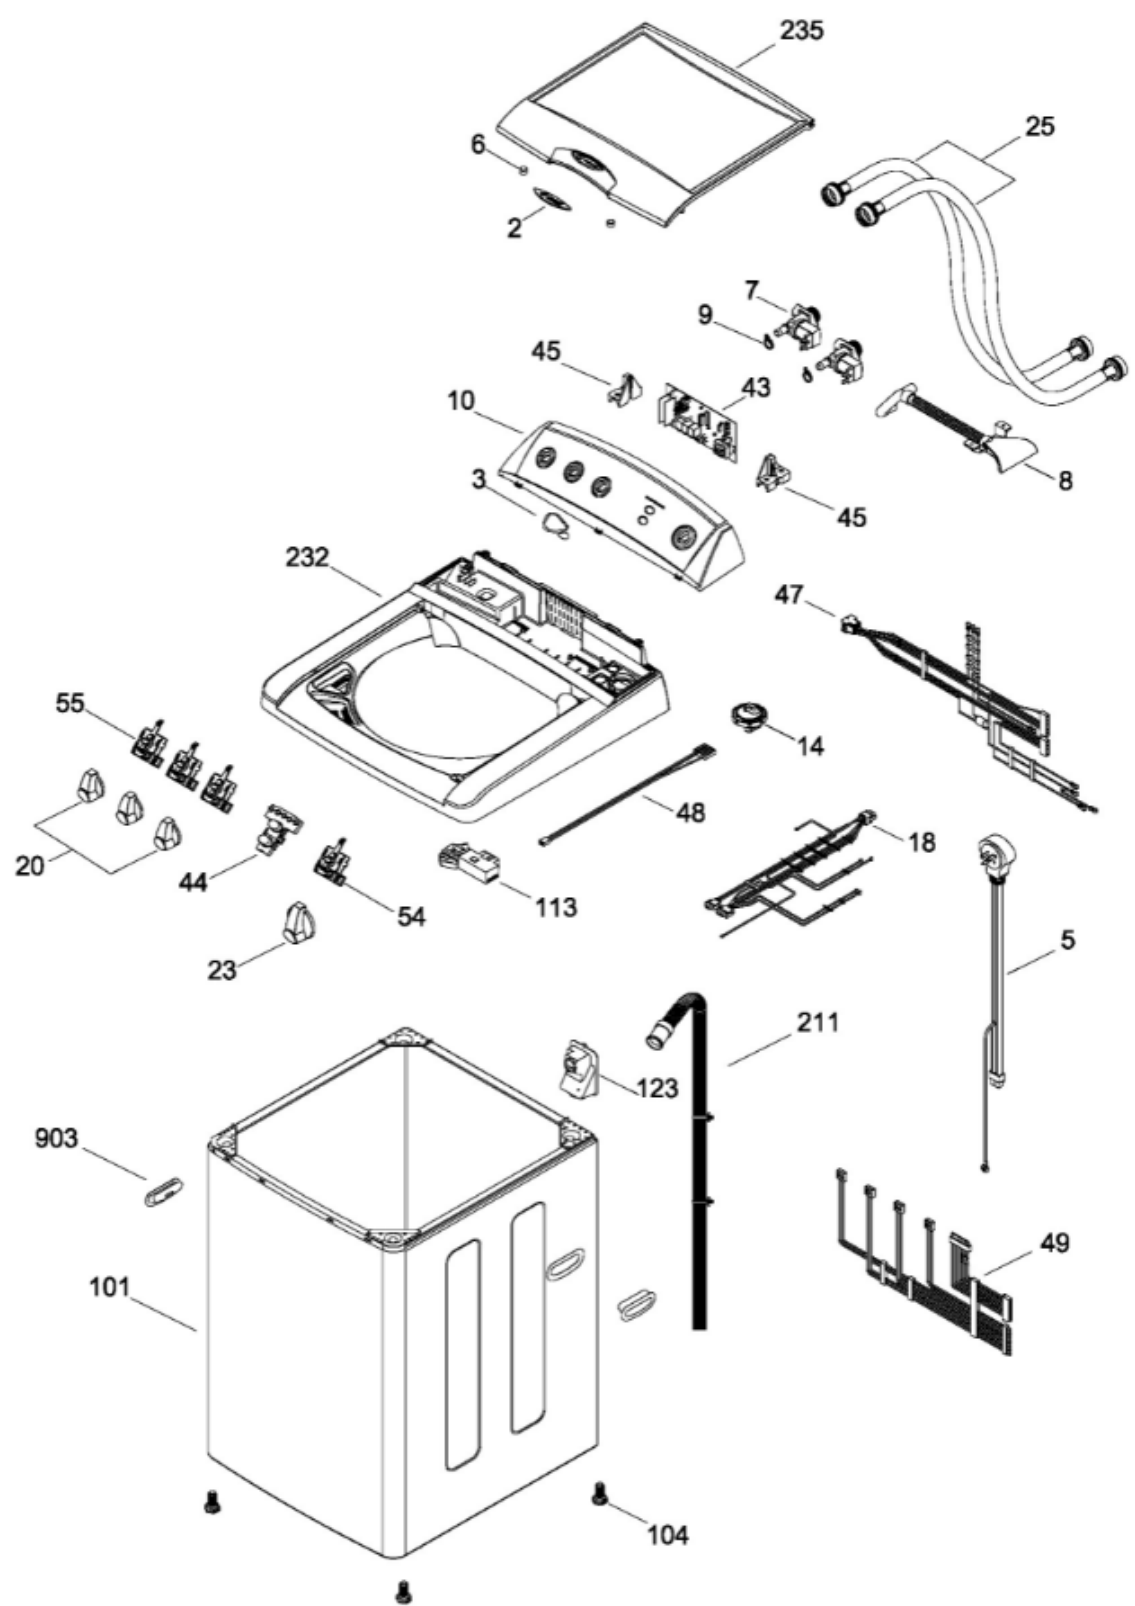

LAVADORA LIE12400PB2

COPETE / BACKSPLASH
 GABINETE Y CUBIERTA / CABINET & COVER

LIE12400PB2

LAVADORA LIE12400PB2

PARTES PARA TINA / TUB, BASKET & AGITATOR

LIE12400PB2

LAVADORA LIE12400PB2

SISTEMA MOTRIZ / PUMP & DRIVE COMPONENTS

LIE12400PB2

LAVADORA LIE12400PB2

Guía	Refacción	Descripción
2	WW01L00386	LOGO ID SYSTEM
3	WW01L00497	LOGO GOTA EASY
5	WW01F00113	CABLE TOMACORRIENTE
6	WW01A00087	BUMPER TAPA CAPELO
7	WW01F01105	VALVULA
8	WW01L00481	ENTRADA DE AGUA
9	WW01A00002	ABRAZADERA
10	WW01L00136	COPETE HT LIE12400PB2
14	WW01F00239	PRESOSTATO ELEC.
14	WW01F00337	PRESOSTATO ELEC.
18	WW01F00155	ARNES GABINETE
20	WW01L00487	ENS. PERILLA ROTATORIA
23	WW01L00488	ENS. PERILLA CONTROL
25	228C1203G001	MANGUERA DE LLENADO HO
42	WW01A00046	SOPORTE TARJETA
42	WW01F01172	SOPORTE TARJETA
42	WW02F00224	SOPORTE TARJETA
43	WW01F00145	TARJETA CONTROL PERILLAS
44	WW01F00063	BOTON SELECTOR
44	WW01F01503	BOTON SELECTOR
45	WW01A00049	SOPORTE TARJETA
47	WW01F00807	ARNES CUBIERTA
48	WW01F00021	ARNES LAVADORA PRESOSTAT
49	WW01F00074	ARNES SELECTOR
54	WS01A01627	SELECTOR
55	WW01F00257	SELECTOR
55	WW01F00338	SELECTOR
101	WW01L00989	ENS. GABINETE 10KG CURVO
101	WW01L00498	ENS. GABINETE 10KG CURVO
104	WW01L01040	PATA
104	WW01L00468	PATA
110	WW01A00041	ABRAZADERA
110	WW01F00342	ABRAZADERA
111	WW01F00238	CAPACITOR
111	WW01F00342	CAPACITOR
113	WW01A00427	ENS. BLOCAPUERTAS
123	WW01L00079	TAPA MANGUERA