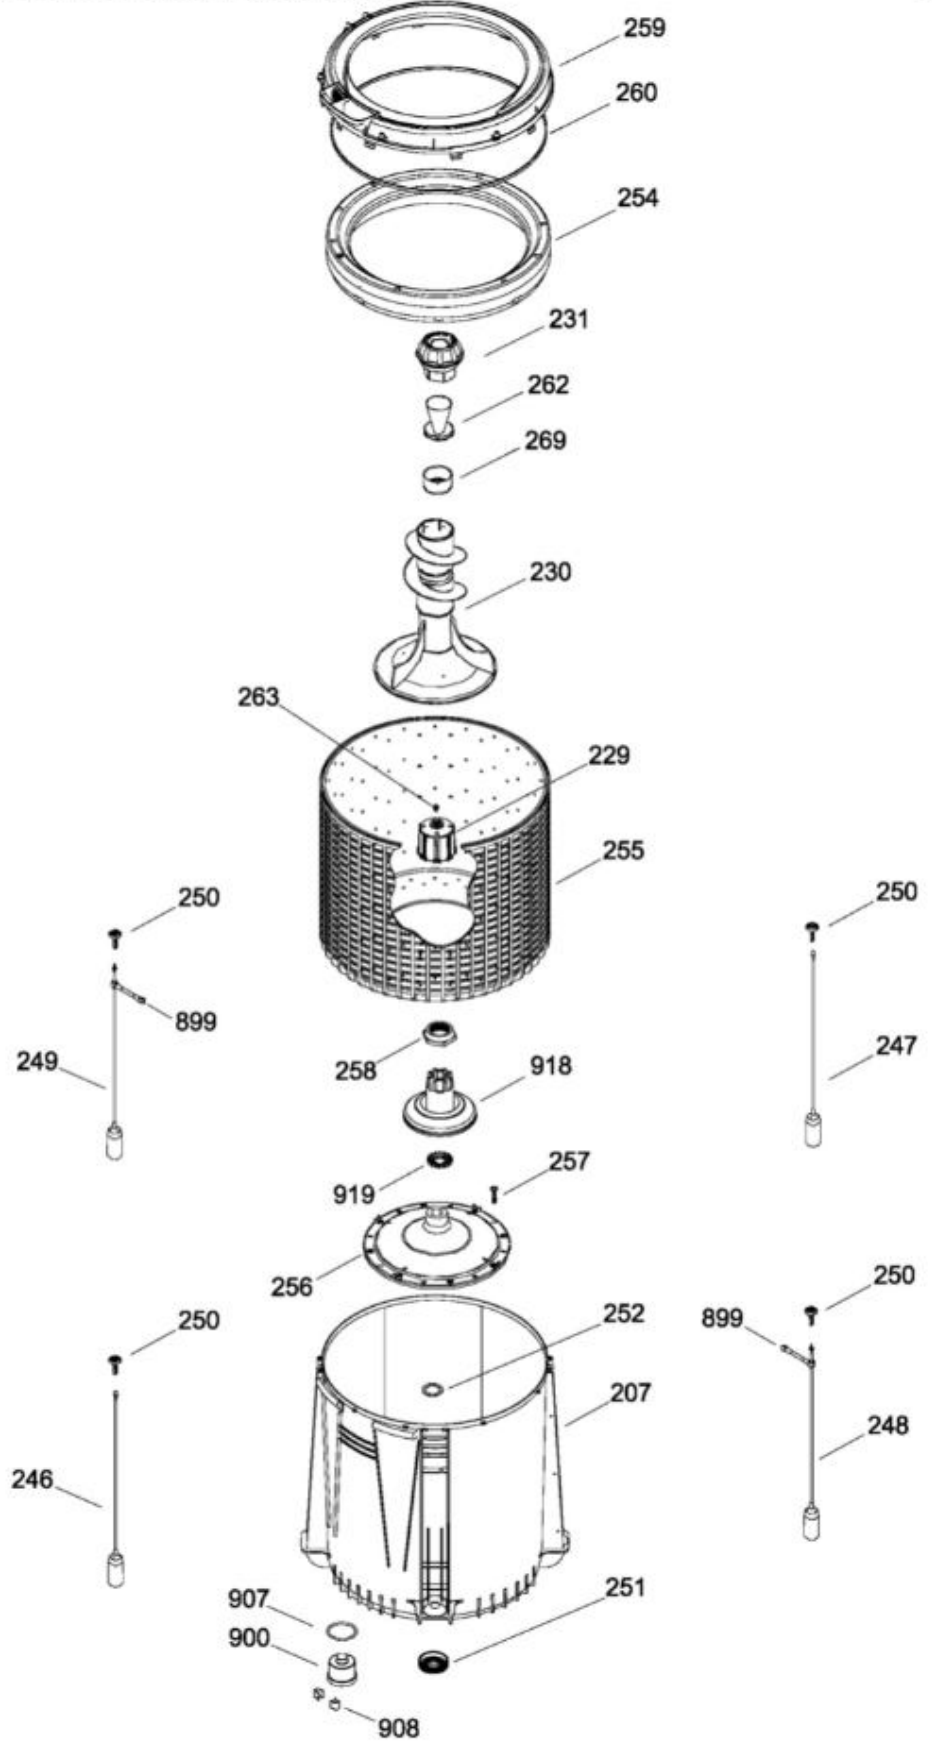

LAVADORA LIE12400PB2

COPETE / BACKSPLASH
 GABINETE Y CUBIERTA / CABINET & COVER

LIE12400PB2

LAVADORA LIE12400PB2

PARTES PARA TINA / TUB, BASKET & AGITATOR

LIE12400PB2

LAVADORA LIE12400PB2

SISTEMA MOTRIZ / PUMP & DRIVE COMPONENTS

LIE12400PB2

LAVADORA LIE12400PB2

Guía	Refacción	Descripción
2	WW01L00386	LOGO ID SYSTEM
3	WW01L00497	LOGO GOTA EASY
5	WW01F00113	CABLE TOMACORRIENTE
6	WW01A00087	BUMPER TAPA CAPELO
7	WW01F01105	VALVULA
8	WW01L00481	ENTRADA DE AGUA
9	WW01A00002	ABRAZADERA
10	WW01L00136	COPETE HT LIE12400PB2
14	WW01F00239	PRESOSTATO ELEC.
14	WW01F00337	PRESOSTATO ELEC.
18	WW01F00155	ARNES GABINETE
20	WW01L00487	ENS. PERILLA ROTATORIA
23	WW01L00488	ENS. PERILLA CONTROL
25	228C1203G001	MANGUERA DE LLENADO HO
42	WW01A00046	SOPORTE TARJETA
42	WW01F01172	SOPORTE TARJETA
42	WW02F00224	SOPORTE TARJETA
43	WW01F00145	TARJETA CONTROL PERILLAS
44	WW01F00063	BOTON SELECTOR
44	WW01F01503	BOTON SELECTOR
45	WW01A00049	SOPORTE TARJETA
47	WW01F00807	ARNES CUBIERTA
48	WW01F00021	ARNES LAVADORA PRESOSTAT
49	WW01F00074	ARNES SELECTOR
54	WS01A01627	SELECTOR
55	WW01F00257	SELECTOR
55	WW01F00338	SELECTOR
101	WW01L00989	ENS. GABINETE 10KG CURVO
101	WW01L00498	ENS. GABINETE 10KG CURVO
104	WW01L01040	PATA
104	WW01L00468	PATA
110	WW01A00041	ABRAZADERA
110	WW01F00342	ABRAZADERA
111	WW01F00238	CAPACITOR
111	WW01F00342	CAPACITOR
113	WW01A00427	ENS. BLOCAPUERTAS
123	WW01L00079	TAPA MANGUERA