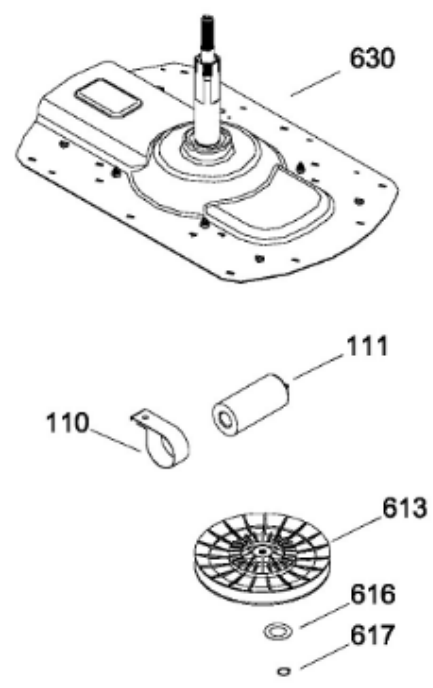

LAVADORA LIE12400PB2

COPETE / BACKSPLASH
 GABINETE Y CUBIERTA / CABINET & COVER

LIE12400PB2

LAVADORA LIE12400PB2

PARTES PARA TINA / TUB, BASKET & AGITATOR

LIE12400PB2

LAVADORA LIE12400PB2

SISTEMA MOTRIZ / PUMP & DRIVE COMPONENTS

LIE12400PB2

LAVADORA LIE12400PB2

Guía	Refacción	Descripción
2	WW01L00386	LOGO ID SYSTEM
3	WW01L00497	LOGO GOTA EASY
5	WW01F00113	CABLE TOMACORRIENTE
6	WW01A00087	BUMPER TAPA CAPELO
7	WW01F01105	VALVULA
8	WW01L00481	ENTRADA DE AGUA
9	WW01A00002	ABRAZADERA
10	WW01L00136	COPETE HT LIE12400PB2
14	WW01F00239	PRESOSTATO ELEC.
14	WW01F00337	PRESOSTATO ELEC.
18	WW01F00155	ARNES GABINETE
20	WW01L00487	ENS. PERILLA ROTATORIA
23	WW01L00488	ENS. PERILLA CONTROL
25	228C1203G001	MANGUERA DE LLENADO HO
42	WW01A00046	SOPORTE TARJETA
42	WW01F01172	SOPORTE TARJETA
42	WW02F00224	SOPORTE TARJETA
43	WW01F00145	TARJETA CONTROL PERILLAS
44	WW01F00063	BOTON SELECTOR
44	WW01F01503	BOTON SELECTOR
45	WW01A00049	SOPORTE TARJETA
47	WW01F00807	ARNES CUBIERTA
48	WW01F00021	ARNES LAVADORA PRESOSTAT
49	WW01F00074	ARNES SELECTOR
54	WS01A01627	SELECTOR
55	WW01F00257	SELECTOR
55	WW01F00338	SELECTOR
101	WW01L00989	ENS. GABINETE 10KG CURVO
101	WW01L00498	ENS. GABINETE 10KG CURVO
104	WW01L01040	PATA
104	WW01L00468	PATA
110	WW01A00041	ABRAZADERA
110	WW01F00342	ABRAZADERA
111	WW01F00238	CAPACITOR
111	WW01F00342	CAPACITOR
113	WW01A00427	ENS. BLOCAPUERTAS
123	WW01L00079	TAPA MANGUERA