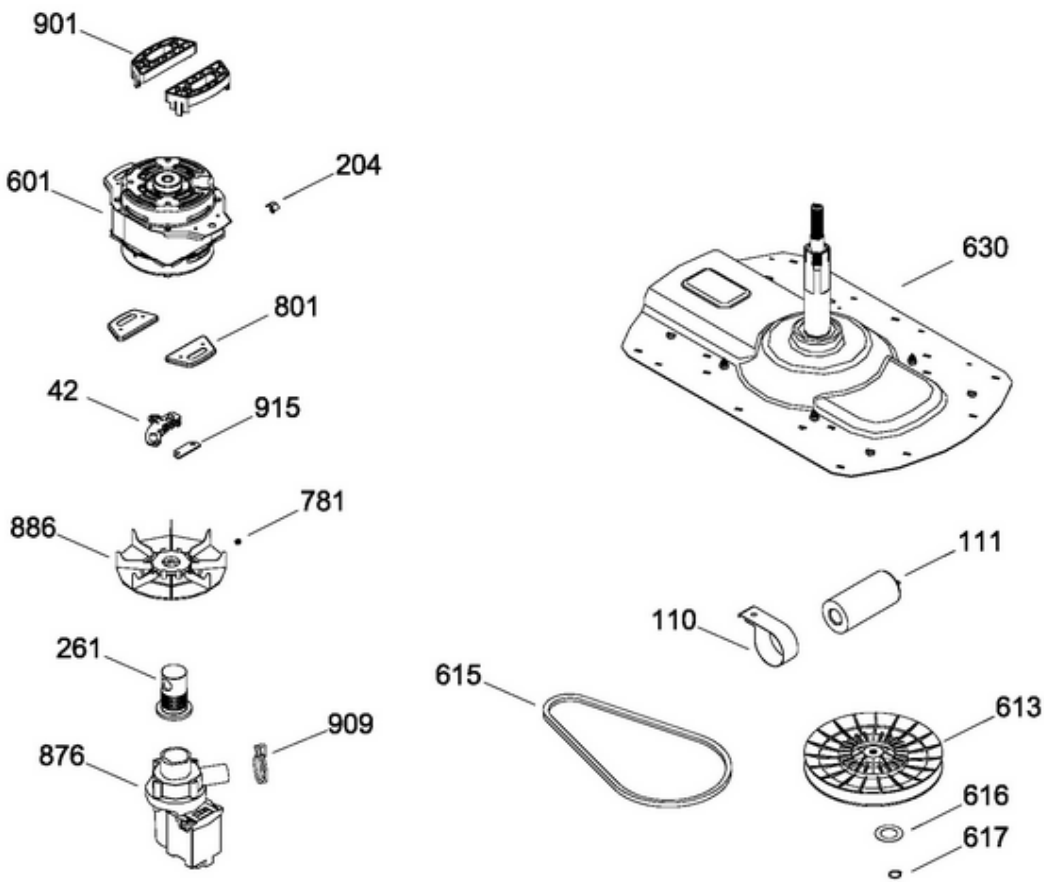

LAVADORA LIE12500PL1

SISTEMA MOTRIZ / PUMP & DRIVE COMPONENTS

LIE12400PB1
LIE12400PL1
LIE12500PB1
LIE12500PL1