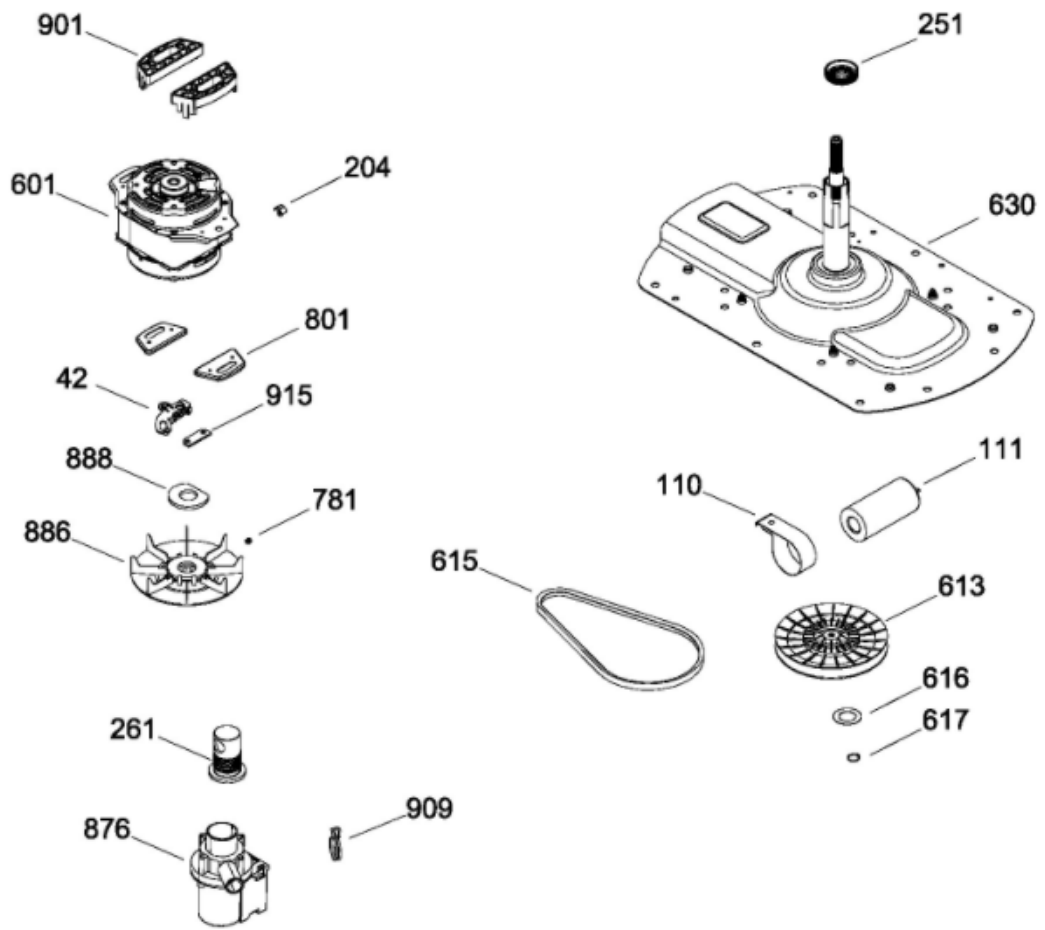

LAVADORA LIE13410PB0

SISTEMA MOTRIZ / PUMP & DRIVE COMPONENTS

LIE13410PB0

LAVADORA LIE13410PB0

Guía	Refacción	Descripción
2	WW01L00386	LOGO ID SYSTEM
3	WW01A00364	LOGO LETTERING EASY CROMO GRAN
5	WW01F00113	CABLE TOMACORRIENTE
7	WW01F01107	VALVULA
7	WW01F00364	VALVULA
8	WW01L00481	ENTRADA DE AGUA
9	WW01A00002	ABRAZADERA
10	189D3485G007	COPETE HEAT TRANSFER ENS
14	WW01F00239	PRESOSTATO ELEC.
14	WW01F00337	PRESOSTATO ELEC.
18	WW01F00153	ARNES GABINETE
20	WW01L00487	ENS. PERILLA ROTATORIA
23	WW01L00488	ENS. PERILLA CONTROL
25	WW01L01036	MANGUERA LLENADO NEGRA CON MET
42	WW01A00046	SOPORTE TARJETA
42	WW01F01172	SOPORTE TARJETA
42	WW02F00224	SOPORTE TARJETA
43	WW01F00144	TARJETA CONTROL PERILLAS
44	WW01F00984	BOTON SELECTOR
44	WW01F01503	BOTON SELECTOR
45	WW01A00049	SOPORTE TARJETA
47	WW01F00327	ARNES CUB. ID 12 13 KG 4P
48	WW01F00021	ARNES LAVADORA PRESOSTAT
49	WW01F00074	ARNES SELECTOR
54	WS01A01627	SELECTOR
55	WW01F00257	SELECTOR
55	WW01F00338	SELECTOR
101	WW01L00989	ENS. GABINETE 10KG CURVO
101	WW01L00498	ENS. GABINETE 10KG CURVO
104	WW01L01040	PATA
104	WW01L00468	PATA
105	WW01A00361	LIGA
110	WW01A00041	ABRAZADERA
110	WW01F00342	ABRAZADERA
111	WW01F00238	CAPACITOR
111	WW01F00342	CAPACITOR
113	WW01A00103	BLOCAPUERTAS ENS C/SLIDER