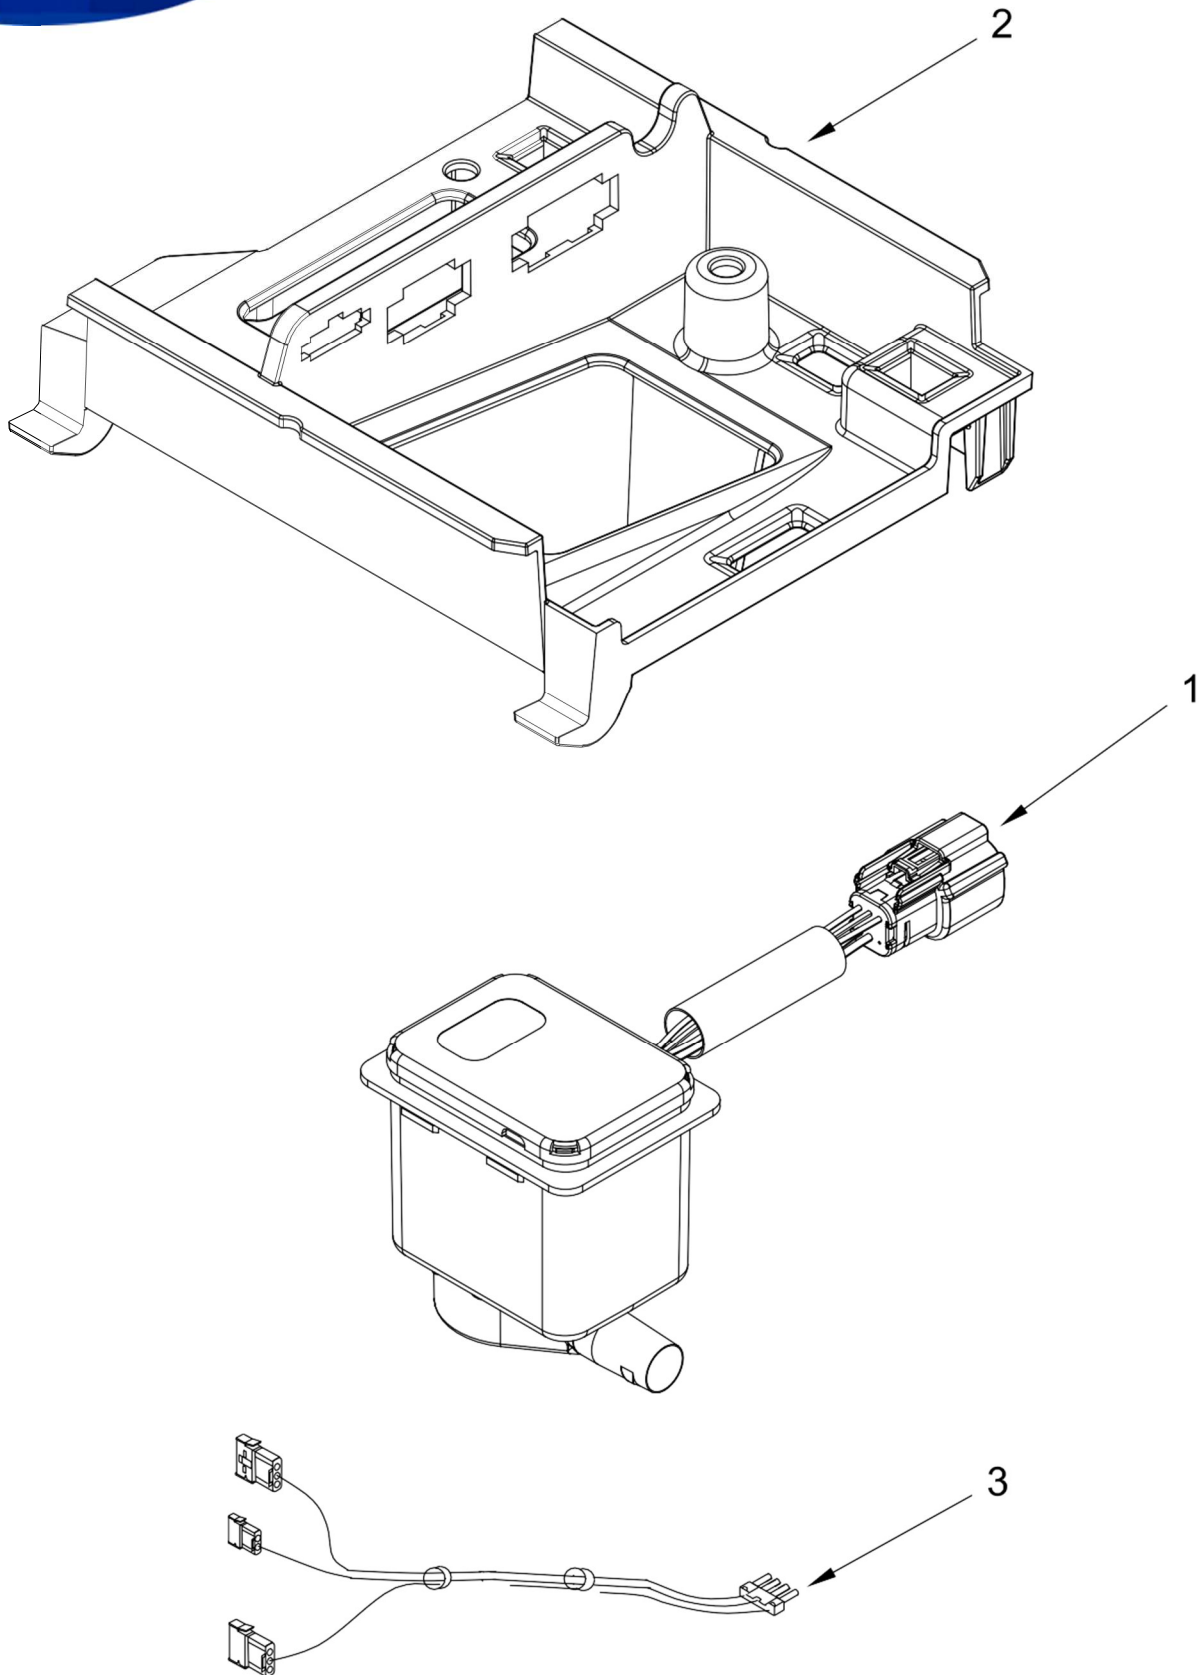

<u>Illus.</u> <u>No.</u>	<u>Part No.</u>	<u>Description</u>	<u>Illus.</u> <u>No.</u>	<u>Part No.</u>	<u>Description</u>	<u>Illus.</u> <u>No.</u>	<u>Part No.</u>	<u>Description</u>
1	W10870921	Valve, Water (Includes Regulator)	9	W11257051	Tube, Inlet	18	W10489137	Reservoir, Water
2	W10772963	Tube, Pump	10	836667	Spacer	19	3400884	Screw (Stainless)
3	W10782423	Locking Ring (1/4")	11	2185625	Reservoir, Water Slide	20	W10555398	Cap, Drain
4	2185523	Dispenser, Water	12	W10635836	Tube, Water Slide	21	3400909	Grommet, Screw
5	W10218037	Evaporator	13	W10512292	Cover, Bracket			
6	W11439192	Pump, Reservoir Drain	14	W10678300	Waterline, Valve			
7	W10539379	Tube, Reservoir Drain	15	3400886	Screw (Stainless)			
8	W10678299	Waterline, Reservoir	16	W10783275	Assembly, Grid			
			17	W10340986	Cover, Grid