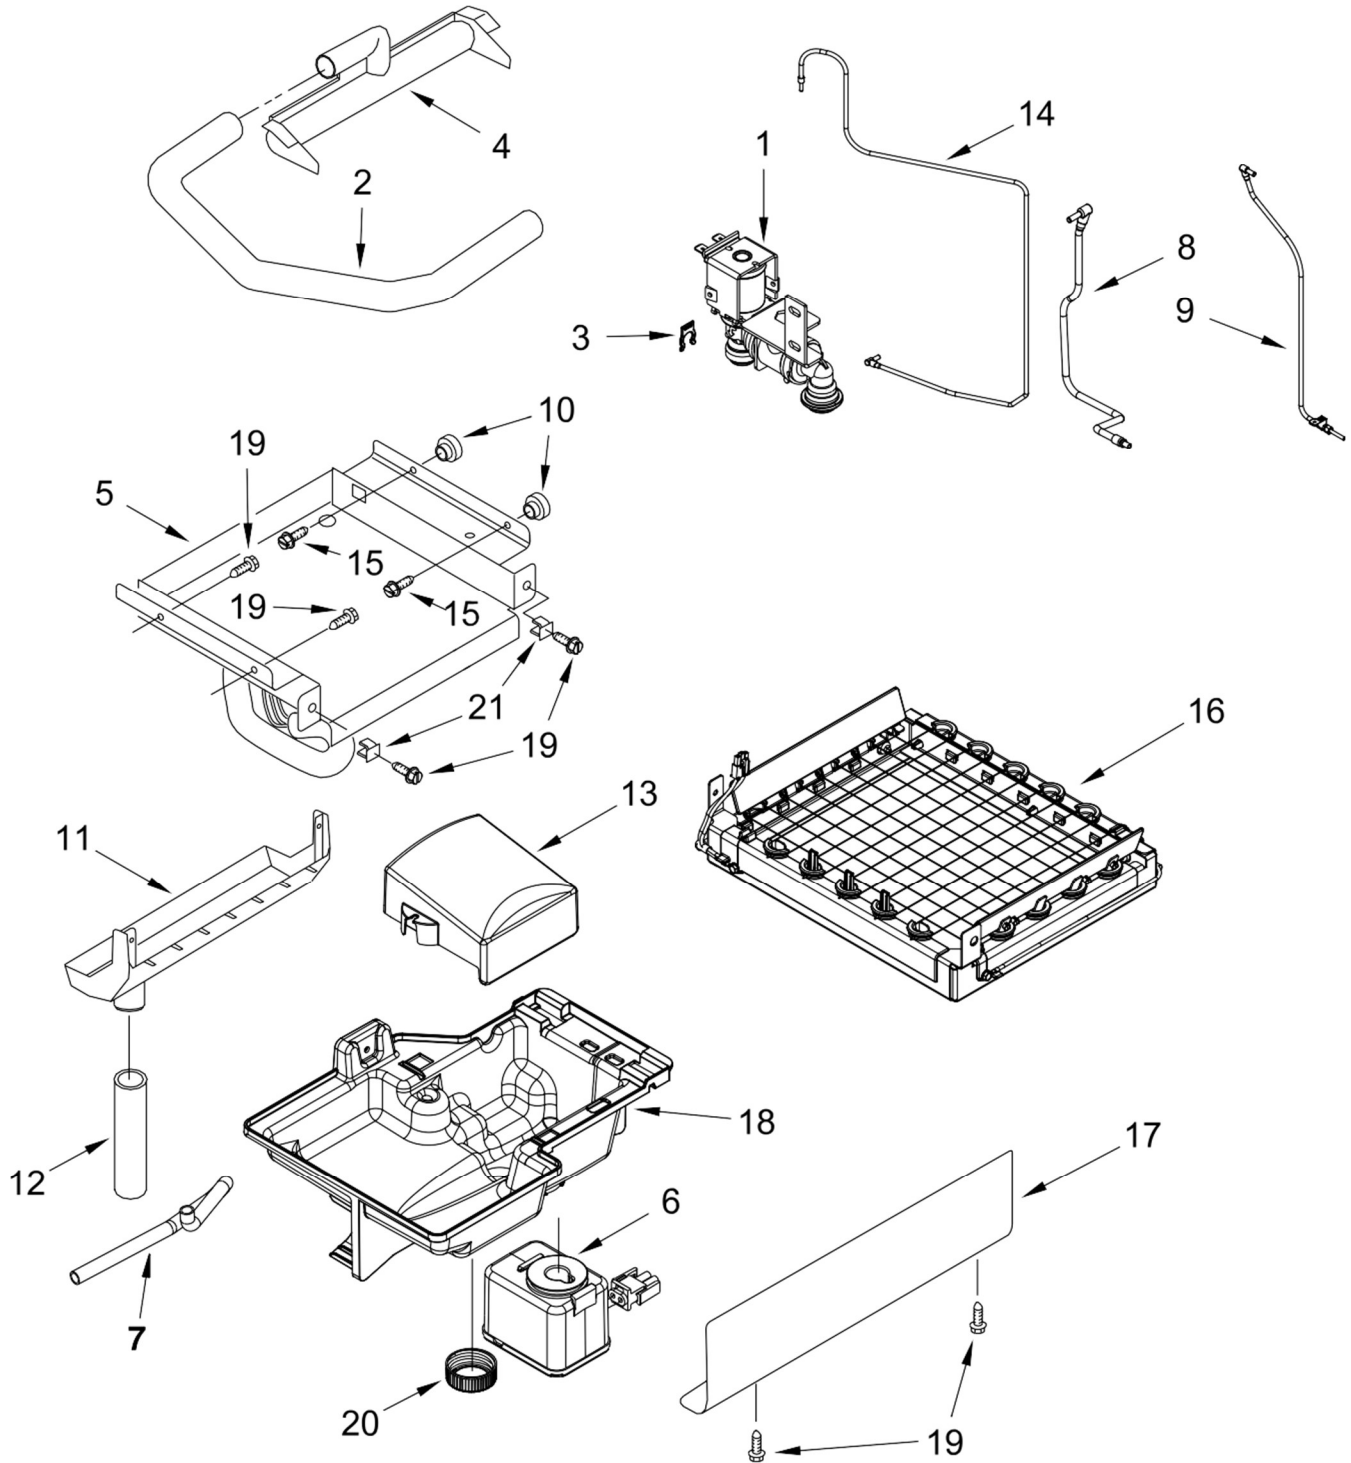

KitchenAid®

**AUTOMATIC ICE MAKER
Fingerprint Resistant**

MODELS:

LKUIX335PPS00 Stainless Steel)

<u>Illus. No.</u>	<u>Part No.</u>	<u>Description</u>	<u>Illus. No.</u>	<u>Part No.</u>	<u>Description</u>	<u>Illus. No.</u>	<u>Part No.</u>	<u>Description</u>
1		Literature Parts	16	W11243472	Cover, Top Hinge(Black)	33	357640	Screw
	W11390948	Owners Manual				34	2185927	Holder, Scoop
	W10761657	Tech Sheet	17		Cabinet and Liner (Not Serviced)	35	3374849	Leg, Leveling
2	8534077	Screw (White)				36	W10495264	Screw (Black)
3	W10734102	Bin, Door	18	W11655918	COVER, UNIT	37		Panel, Top
4	2185678	Spacer	19	8534075	Screw (Black)		W11246183	Black
5	2217394	Cover, Wiring	20	W11212764	Pin, Limit	38	2217293	Gasket, Top Panel
6	489442	Screw	21	W11505640	Pad, Foam	39		Grill, Front
7		Door	22	3400240	Nut		W11197601	Black
	W11263351	Black	23	W10737551	Tube, Drain	40	W10531302	Screw (Black)
8	W11309649	Cam,Door	24	W10493422	Scoop	41	W11176752	Hinge Assembly, Top
9	W10529250	Assembly, Magnetic Catch	25		Handle, Door	42	W11176753	Hinge Assembly, Bottom
				W11450233	Stainless			
10	W10136999	Nut, Push-In	26	2208136	Clip, Water Tube			
11	W11165597	Gasket, Bottom	27	3196184	Screw			
12	W10670799	Clamp, Hose	28	W11243473	Cover, Bottom Hinge (Black)			
13	2217294	Gasket, Door	29	348689	Screw			
14	W11309752	Sidecap, Top (Black)	30	3400884	Screw (Stainless)			
	W11309756	Sidecap, Bottom(Black)	31	W10518673	Nameplate			
15	W11261378	Wrap, Door(Stainless)	32	W11257325	Cover Cap, Hinge			