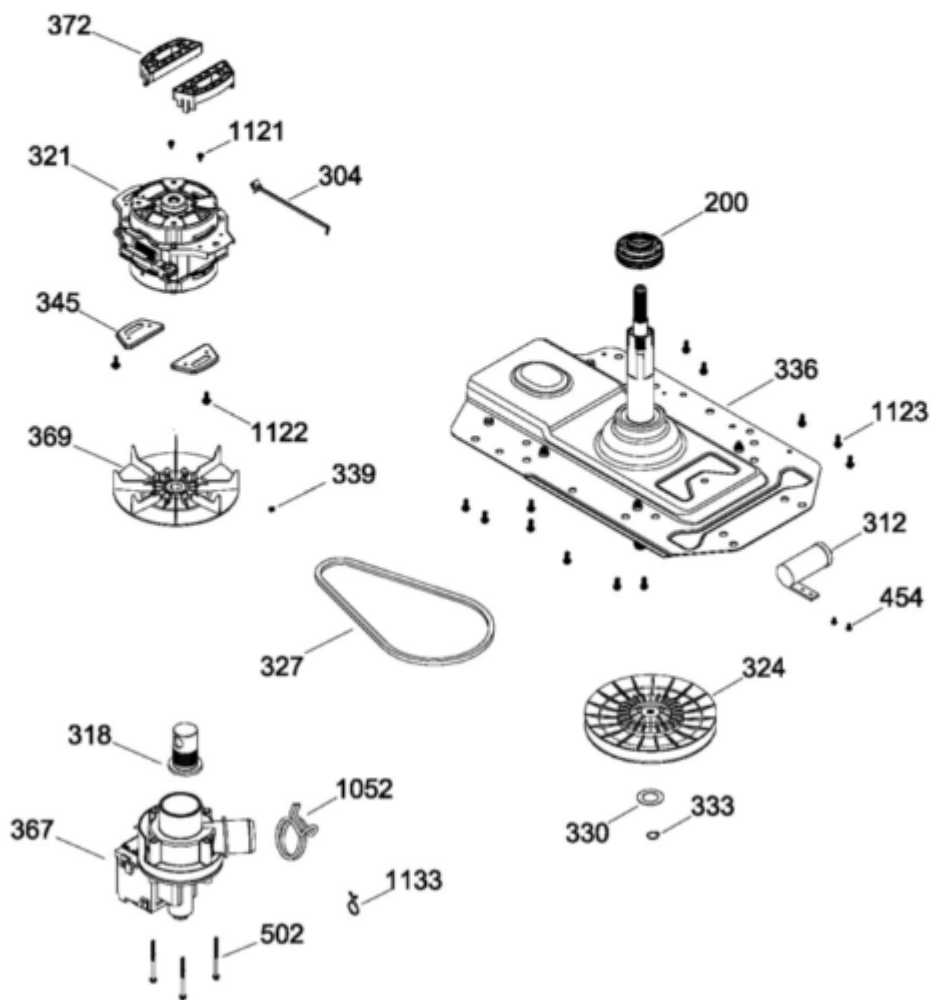

LAVADORA LMA12300XBB00

SISTEMA MOTRIZ / PUMP & DRIVE COMPONENTS

LMA12300XBB00