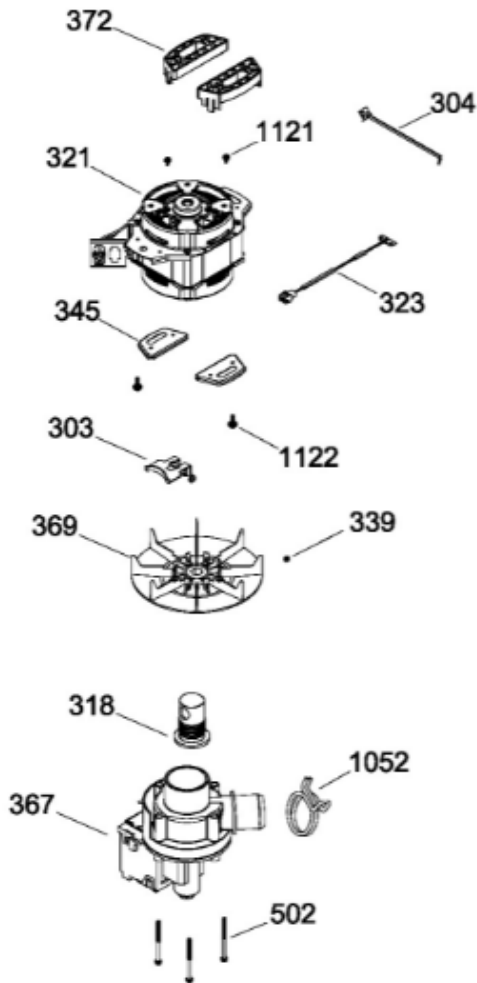

LAVADORA LMA1230PBW00

SISTEMA MOTRIZ / PUMP & DRIVE COMPONENTS

LMA1230PBW00
LMA1230PBZ00