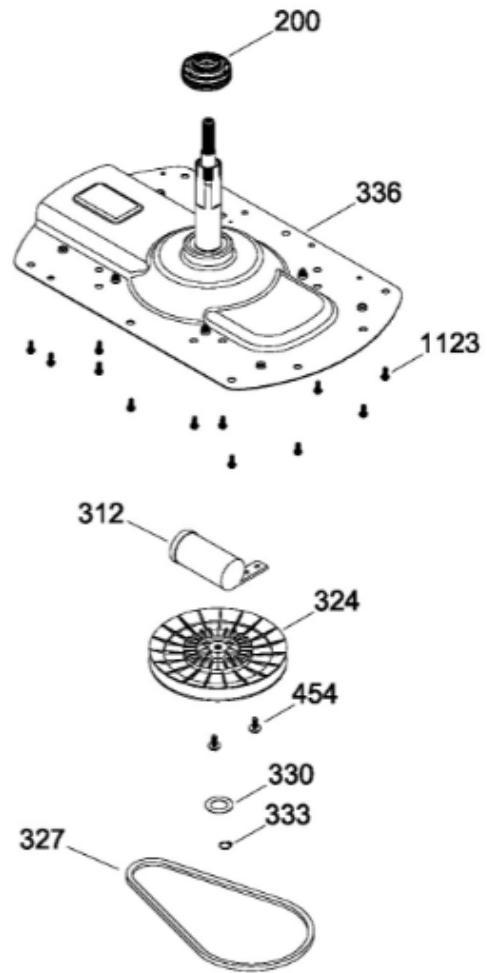

LAVADORA LMA1230PBW00

SISTEMA MOTRIZ / PUMP & DRIVE COMPONENTS

LMA1230PBW00
LMA1230PBZ00