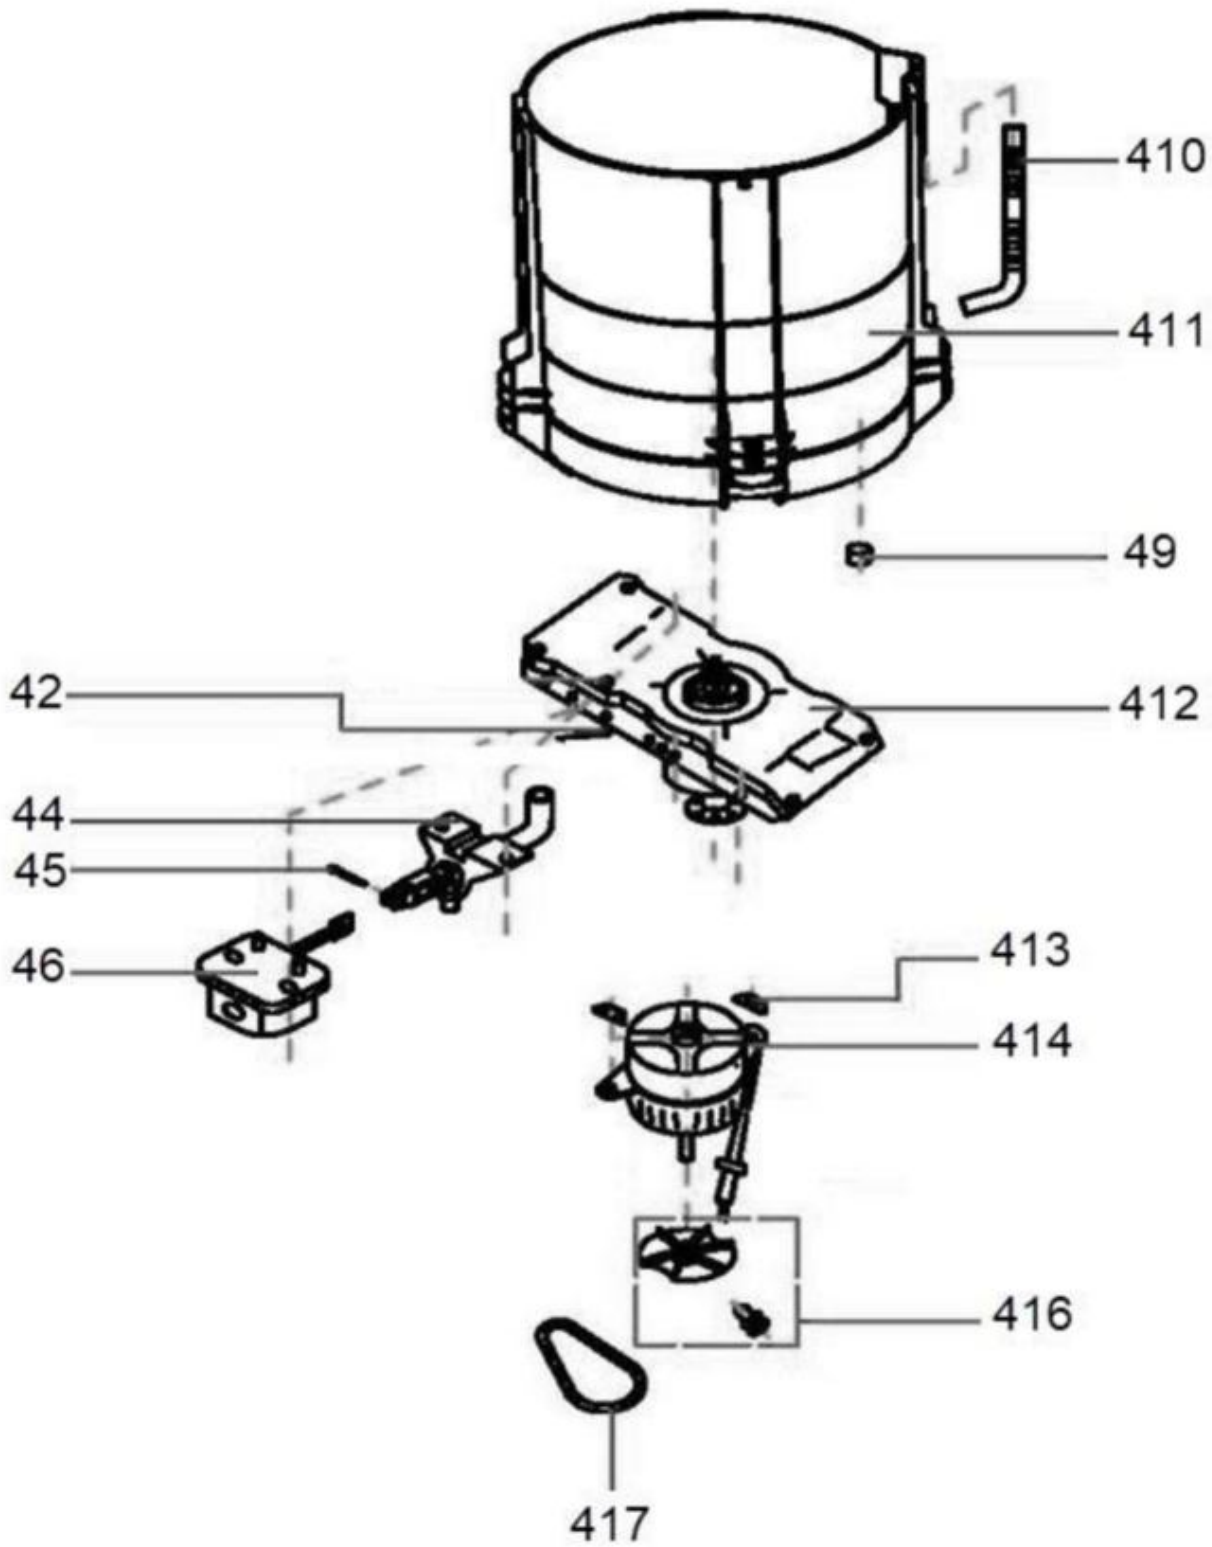

# LAVADORA LMA12BY10

# LAVADORA LMA12BYI0

LMA12BYI0

# LAVADORA LMA12BY10

Guía	Refacción	Descripción
2	WG04F10080	STAINLESS TUB ASSEMBLY
11	WG04F09753	OUTER TUB COVER
12	WG04L06251	Impeller Cover
13	P0000001886673	ENS. BASE
14	12138000003520	Impeller
16	WG04F10075	SUSPEND SUPPORT
17	WG04F10084	SUSPEND SYSTEM
18	WG04F09967	The Drainage Overflow Hose
19	WG04F10082	MIDDLE HOSE ASSEMBLY
21	WG04F10072	UP BALANCE RING
22	12138000034304	Filtering Cover Assembly
23	WG04F10071	TRANSITION
24	WG04F10074	TUB BOTTOM BASE
25	WG04F10123	COUPLING PLATE
31	WG04F10083	DAMPER
32	WG04F09723	DAMPER BOX COVER
33	12138000A26967	ENS. CUBIERTA
34	12138000A30284	PANEL DE CONTROL POSTERIOR
35	WG04L05790	COVER SWITCH
36	WG04F09756	WATER INLET VALVE
37	WG04F10472	Water Level Sensor Assembly
38	WG04F10093	NOZZLE ASSEMBLY
42	WG04F11018	EARTH WIRE SUBASSEMBLY
44	WG04F09731	DRAIN VALVE SUBASSEMBLY
45	WG04A03487	PIN
46	WG04L05789	Retractor
49	WG04L06240	OUTER TUB HOLE COVER
108	WG04F10081	STATIONARY FOOT
109	WG04F10077	ADJUSTABLE FOOT
111	WG04F09752	WATER INLET HOSE ASSEMBLY
112	WG04A03844	CLIP SPRING
113	WG04L06253	REAR COVER
114	WG04L06235	HANDLE
116	WG04L05792	ENS. CAPACITOR
117	WG04L06261	Capacitor Cover
118	17438100000562	CABLE DE ALIMENTACIÓN
119	WG04F10068	Permanent magnet synchronous pump

# LAVADORA LMA12BY10

Guía	Refacción	Descripción
120	WG04A03843	CLIP SPRING
121	WG04L06237	HOLE COVER
310	WG04L05962	Screw Cover
311	WG04F11021	ENS. CABLEADO INTERNO
312	WG04F10091	ENS. PANEL DE CONTROL
313	WG04F10086	PCB
410	WG04F10073	OVERFLOW HOSE
411	WG04F10079	OUTER TUB SUBORDINATE ASSEMBLY
412	12938000000392	Clutch Body Subassembly
413	WG04F10117	LOWER CUSHION
414	WG04F10069	MOTOR ASINCRONO
416	WG04F09734	MOTOR PULLEY ASSEMBLY
417	WG04F09733	V-BELT