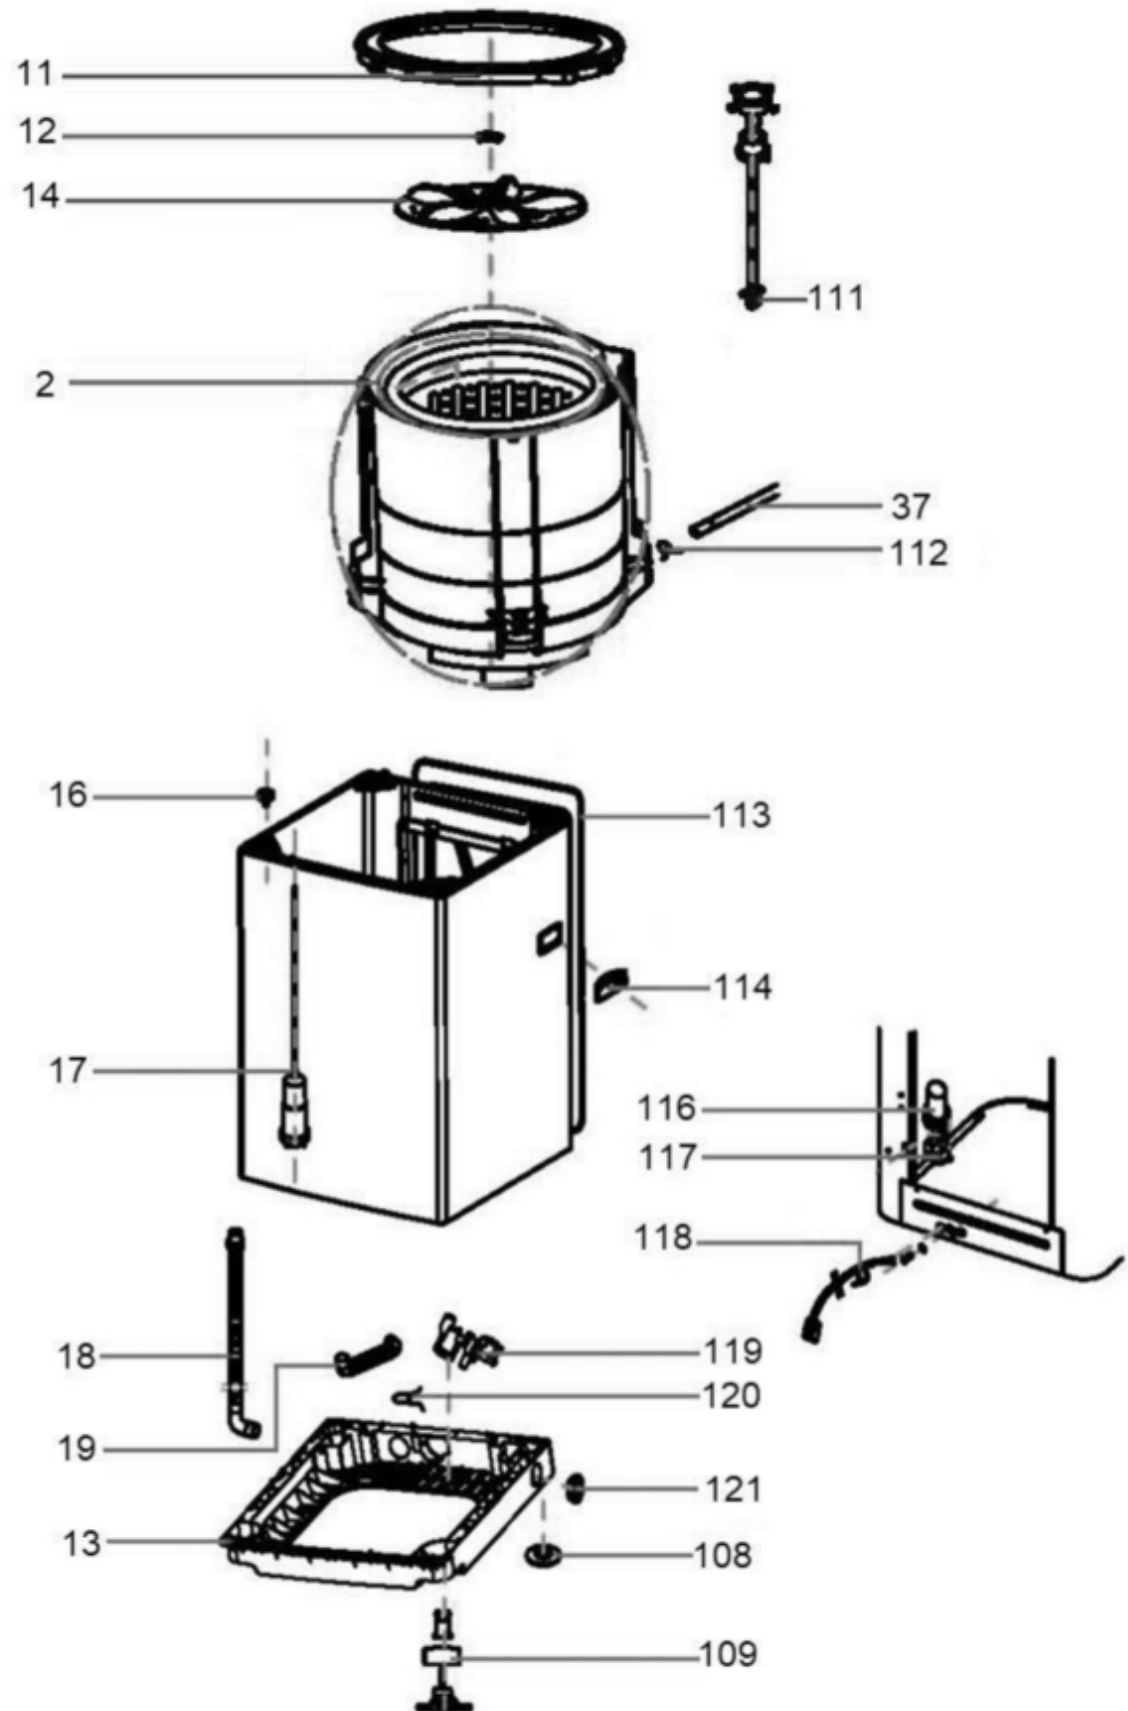

LAVADORA LMA12BY10

LMA12BY10