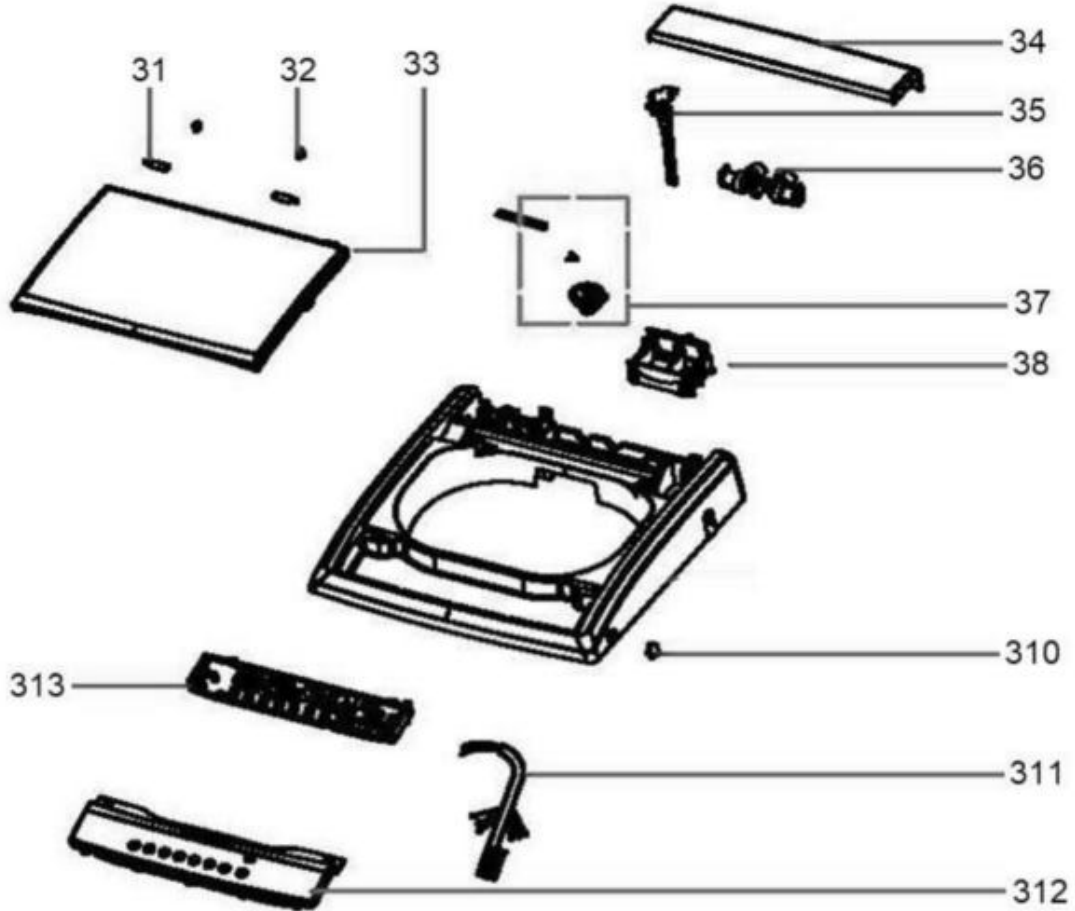

# LAVADORA LMA12BY10

LMA12BY10

Distribuidor Autorizado

SurteRápido.com

Venta de Refacciones  
Electrodomesticas

# LAVADORA LMA12BY10

# LAVADORA LMA12BY10

Guía	Refacción	Descripción
2	WG04F10080	STAINLESS TUB ASSEMBLY
11	WG04F09753	OUTER TUB COVER
12	WG04L06251	Impeller Cover
13	P0000001886673	ENS. BASE
14	12138000003520	Impeller
16	WG04F10075	SUSPEND SUPPORT
17	WG04F10084	SUSPEND SYSTEM
18	WG04F09967	The Drainage Overflow Hose
19	WG04F10082	MIDDLE HOSE ASSEMBLY
21	WG04F10072	UP BALANCE RING
22	12138000034304	Filtering Cover Assembly
23	WG04F10071	TRANSITION
24	WG04F10074	TUB BOTTOM BASE
25	WG04F10123	COUPLING PLATE
31	WG04F10083	DAMPER
32	WG04F09723	DAMPER BOX COVER
33	12138000A26967	ENS. CUBIERTA
34	12138000A30284	PANEL DE CONTROL POSTERIOR
35	WG04L05790	COVER SWITCH
36	WG04F09756	WATER INLET VALVE
37	WG04F10472	Water Level Sensor Assembly
38	WG04F10093	NOZZLE ASSEMBLY
42	WG04F11018	EARTH WIRE SUBASSEMBLY
44	WG04F09731	DRAIN VALVE SUBASSEMBLY
45	WG04A03487	PIN
46	WG04L05789	Retractor
49	WG04L06240	OUTER TUB HOLE COVER
108	WG04F10081	STATIONARY FOOT
109	WG04F10077	ADJUSTABLE FOOT
111	WG04F09752	WATER INLET HOSE ASSEMBLY
112	WG04A03844	CLIP SPRING
113	WG04L06253	REAR COVER
114	WG04L06235	HANDLE
116	WG04L05792	ENS. CAPACITOR
117	WG04L06261	Capacitor Cover
118	17438100000562	CABLE DE ALIMENTACIÓN
119	WG04F10068	Permanent magnet synchronous pump

# LAVADORA LMA12BY10

Guía	Refacción	Descripción
120	WG04A03843	CLIP SPRING
121	WG04L06237	HOLE COVER
310	WG04L05962	Screw Cover
311	WG04F11021	ENS. CABLEADO INTERNO
312	WG04F10091	ENS. PANEL DE CONTROL
313	WG04F10086	PCB
410	WG04F10073	OVERFLOW HOSE
411	WG04F10079	OUTER TUB SUBORDINATE ASSEMBLY
412	12938000000392	Clutch Body Subassembly
413	WG04F10117	LOWER CUSHION
414	WG04F10069	MOTOR ASINCRONO
416	WG04F09734	MOTOR PULLEY ASSEMBLY
417	WG04F09733	V-BELT