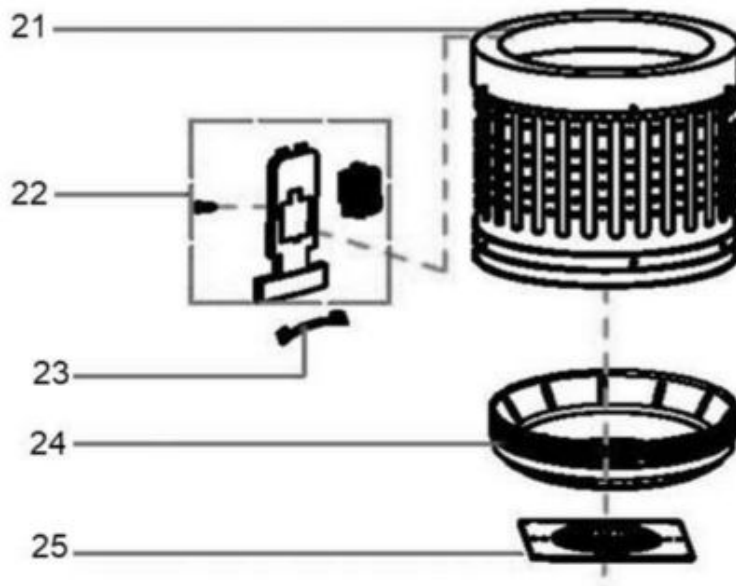

Distribuidor Autorizado

SurteRápido.com

Venta de Refacciones
Electrodomesticas

LAVADORA LMA12BY10