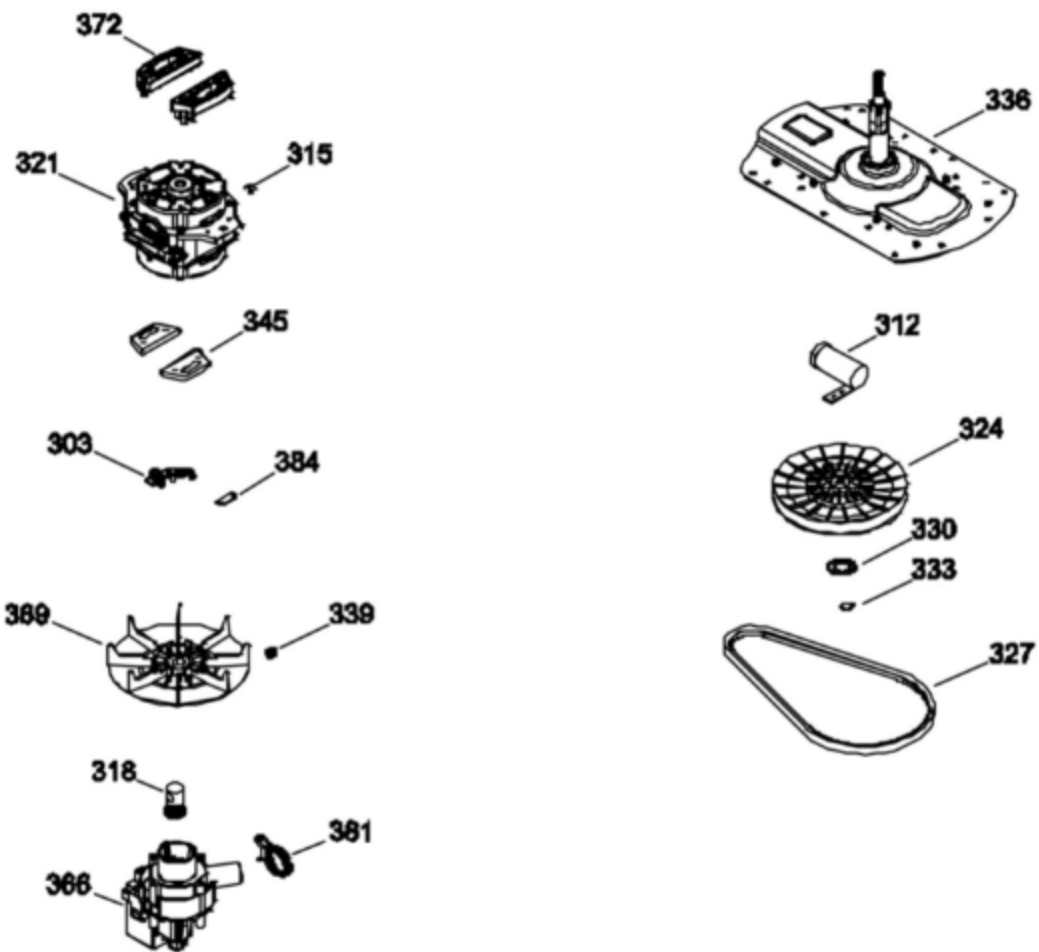

## PARTES PARA TINA / TUB, BASKET & AGITATOR

LMA1493PBAS2(TNT)

## SISTEMA MOTRIZ / PUMP & DRIVE COMPONENTS

LMA1493PBAS2(TNT)

# LAVADORA LMA1493PBAS2(TNT)

Guía	Refacción	Descripción
1	WW01L00368	LOGO GOTA
2	WR01A00400	NAMEPLATE MABE
2	WR01A01249	NAMEPLATE MABE
6	WW01F00113	CABLE TOMACORRIENTE
12	WW01F00349	UNIVALVULA
18	WW01A00002	ABRAZADERA
20	WW01F00123	OVERLAY DELAYED START ANDINO
21	WW01L00446	PAINEL DE CONTROLE
26	WW01L00380	MANGUERA DESPACHADOR
26	WW01F00598	MANGUERA DESPACHADOR
27	WW01F00252	PRESOSTATO
28	WW01L00425	INDICADOR ENS.
28	WW01F00513	INDICADOR ENS.
30	WW01F00809	ARNES GABINETE
30	WW01F01470	ARNES GABINETE
36	WW01L00387	ENS. PERILLA ROTATORIA
39	WW01L00391	ENS. PERILLA CONTROL
45	WW01L01033	MANGUERA LLENADO
52	WW01A00054	SOPORTE METALICO
63	WW01L00268	PROTECTOR TARJETA
66	WW01L00267	PROTECTOR BASE TARJETA
69	WW01F01038	TARJETA TNT
69	WW01F00735	TARJETA TNT
72	WW01F00053	BOTON SELECTOR
72	WW01F00055	BOTON SELECTOR
75	WW01F00191	ARNES CUBIERTA
78	WW01F00166	ARNES PRESOSTATO
81	WW01F00168	ARNES SELECTOR
84	WW01F00341	SELECTOR PROGRAMA
87	WW01F00338	SELECTOR 5 PROGRAMAS
93	WW01L00942	ENS. GABINETE 10KG CURVO
93	WW01L00498	ENS. GABINETE 10KG CURVO
96	WW01L01040	PATA
96	WW01L00468	PATA
99	WW01L00469	ENS. BLOCAPUERTAS
99	WW01F01553	ENS. BLOCAPUERTAS
108	WW01L00079	TAPA MANGUERA